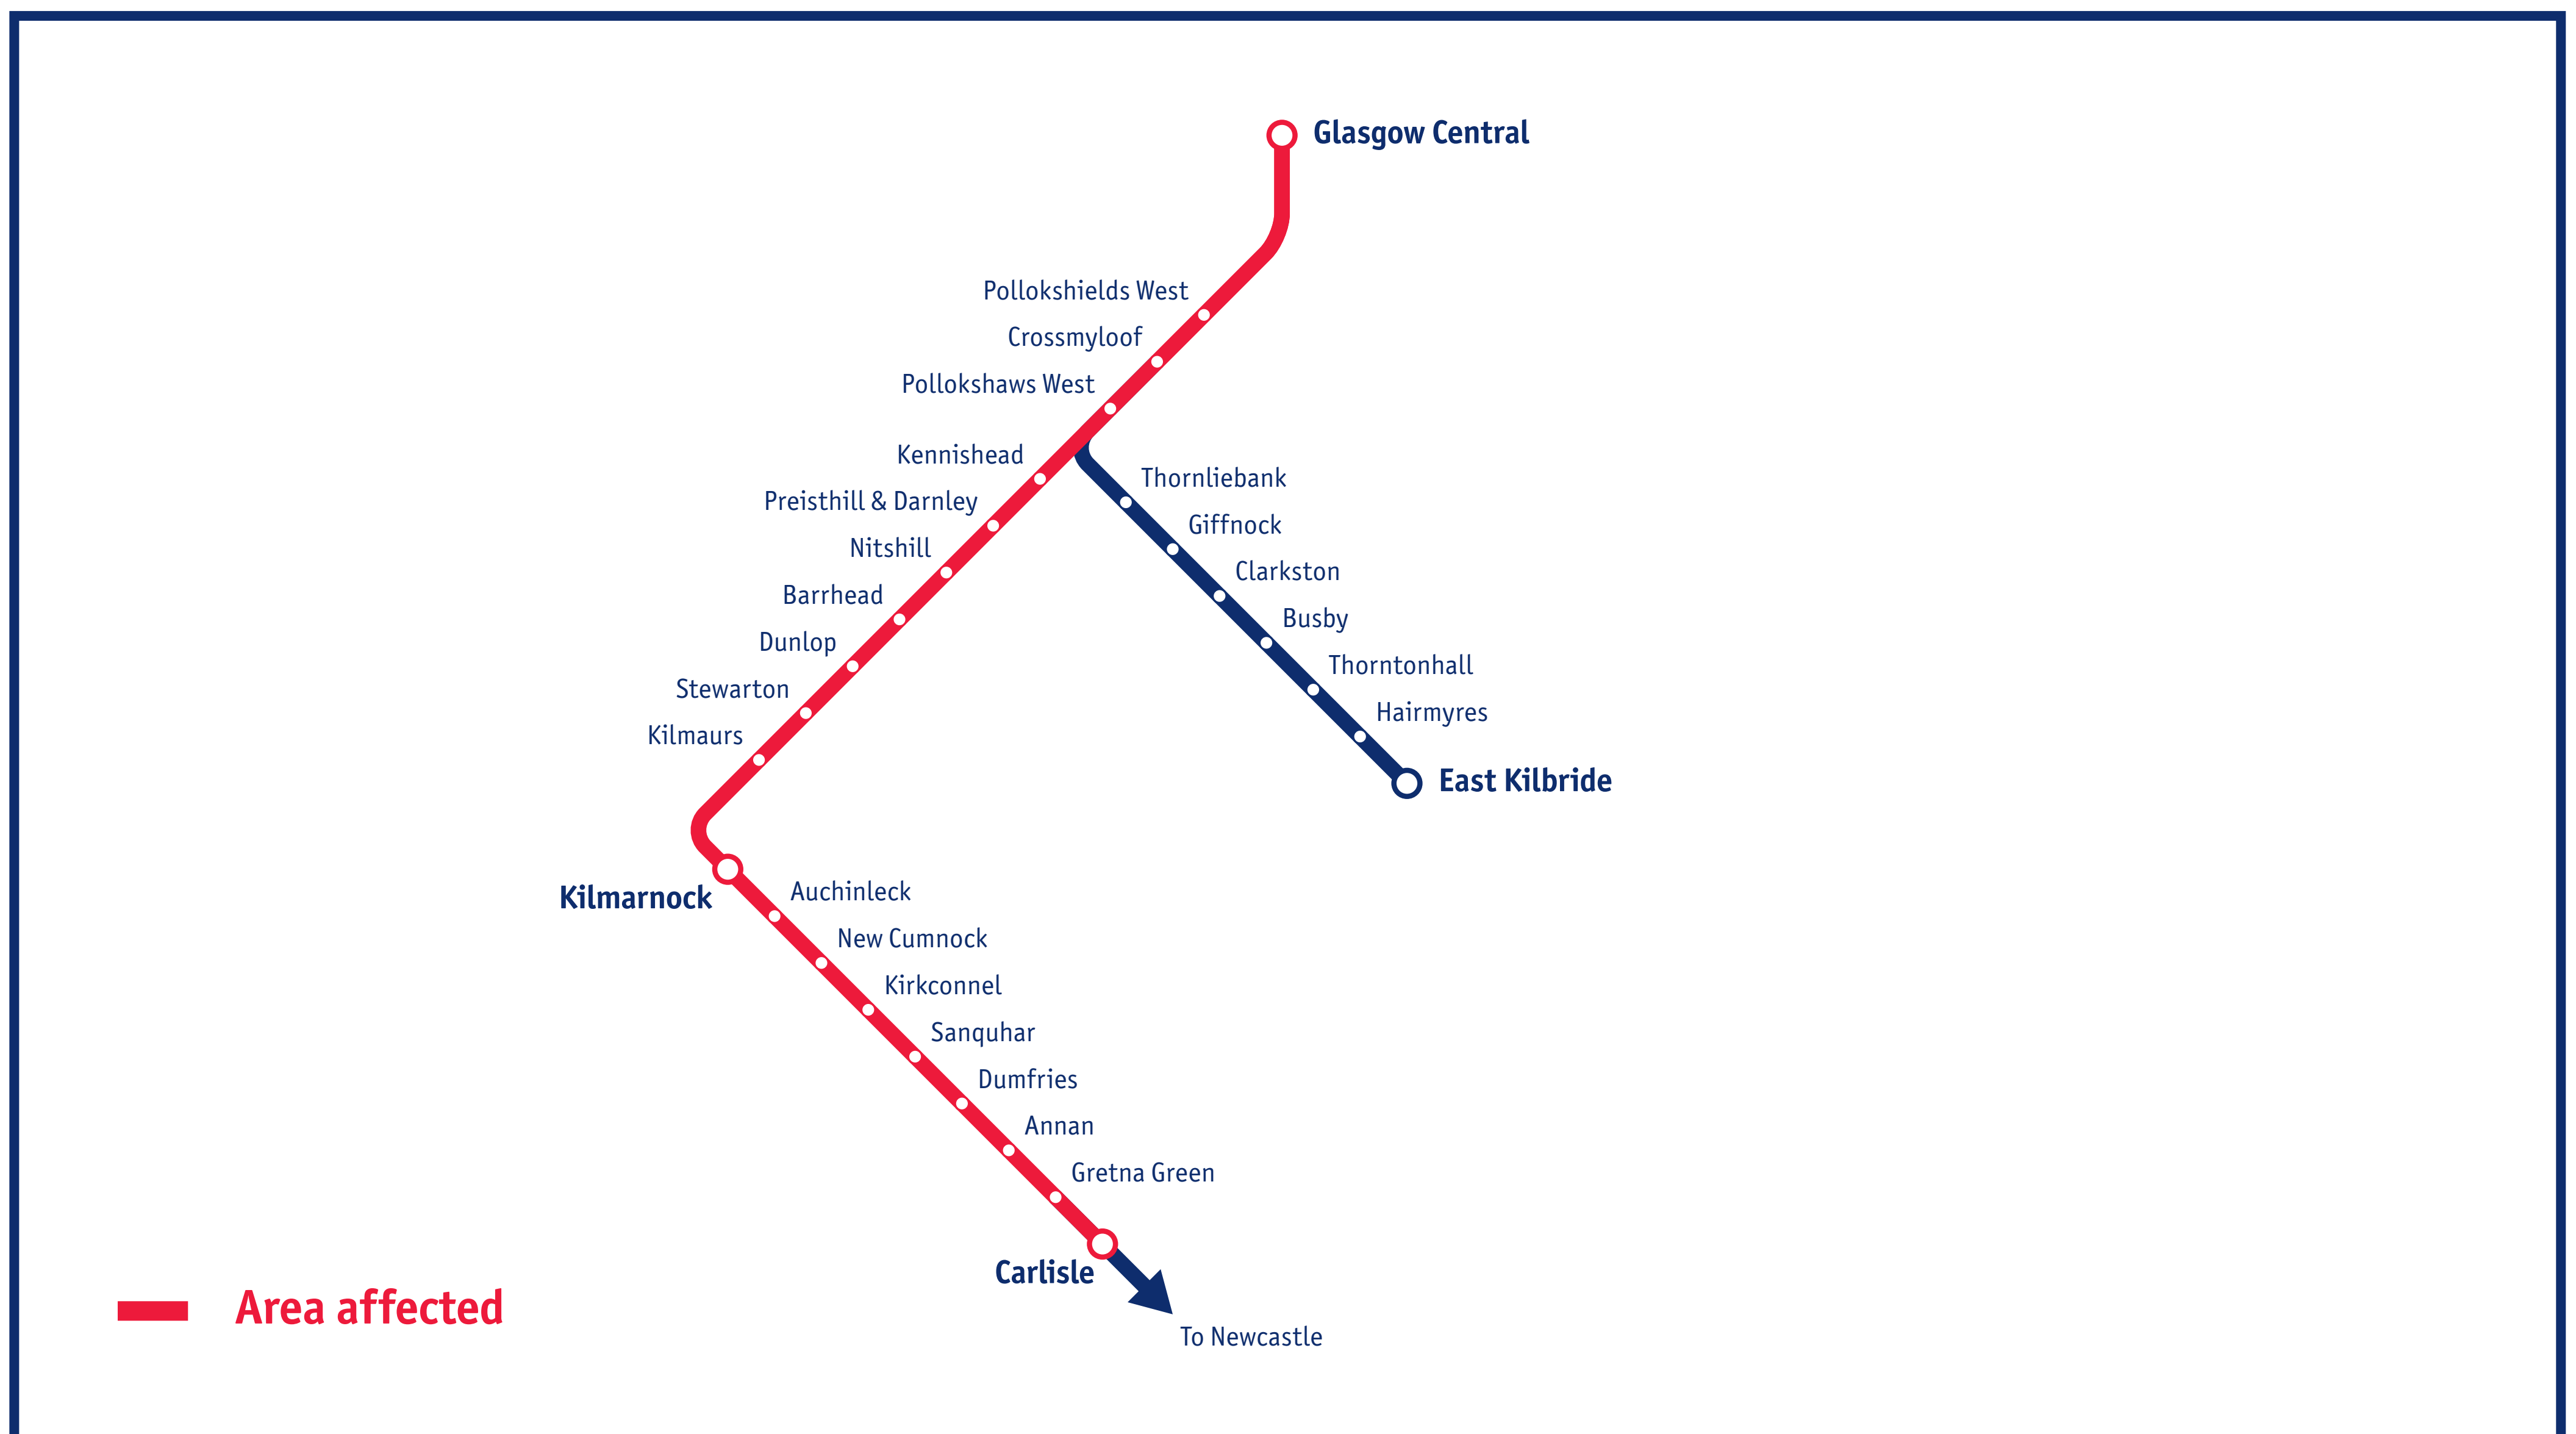

Service Alterations

Glasgow Central – Dumfries / Carlisle

Sundays from 30 March to 13 April

If you travel to / from any of the stations marked in red above, your journey may be affected as follows:

Glasgow Central – Carlisle

- Buses replace trains between Dumfries and Carlisle.
- The last service from Carlisle to Glasgow will depart 1833 as a replacement bus service to Dumfries, where passengers should change onto the 1950 Dumfries to Glasgow train service.
- The 1912 Carlisle to Dumfries service will run as a replacement bus.

Journey times will be increased and replacement buses may arrive/depart earlier or later than advertised train times. Please visit www.scotrail.co.uk or download our app to check your own journey. **Passengers are required to have a valid train ticket to travel on rail replacement buses.**