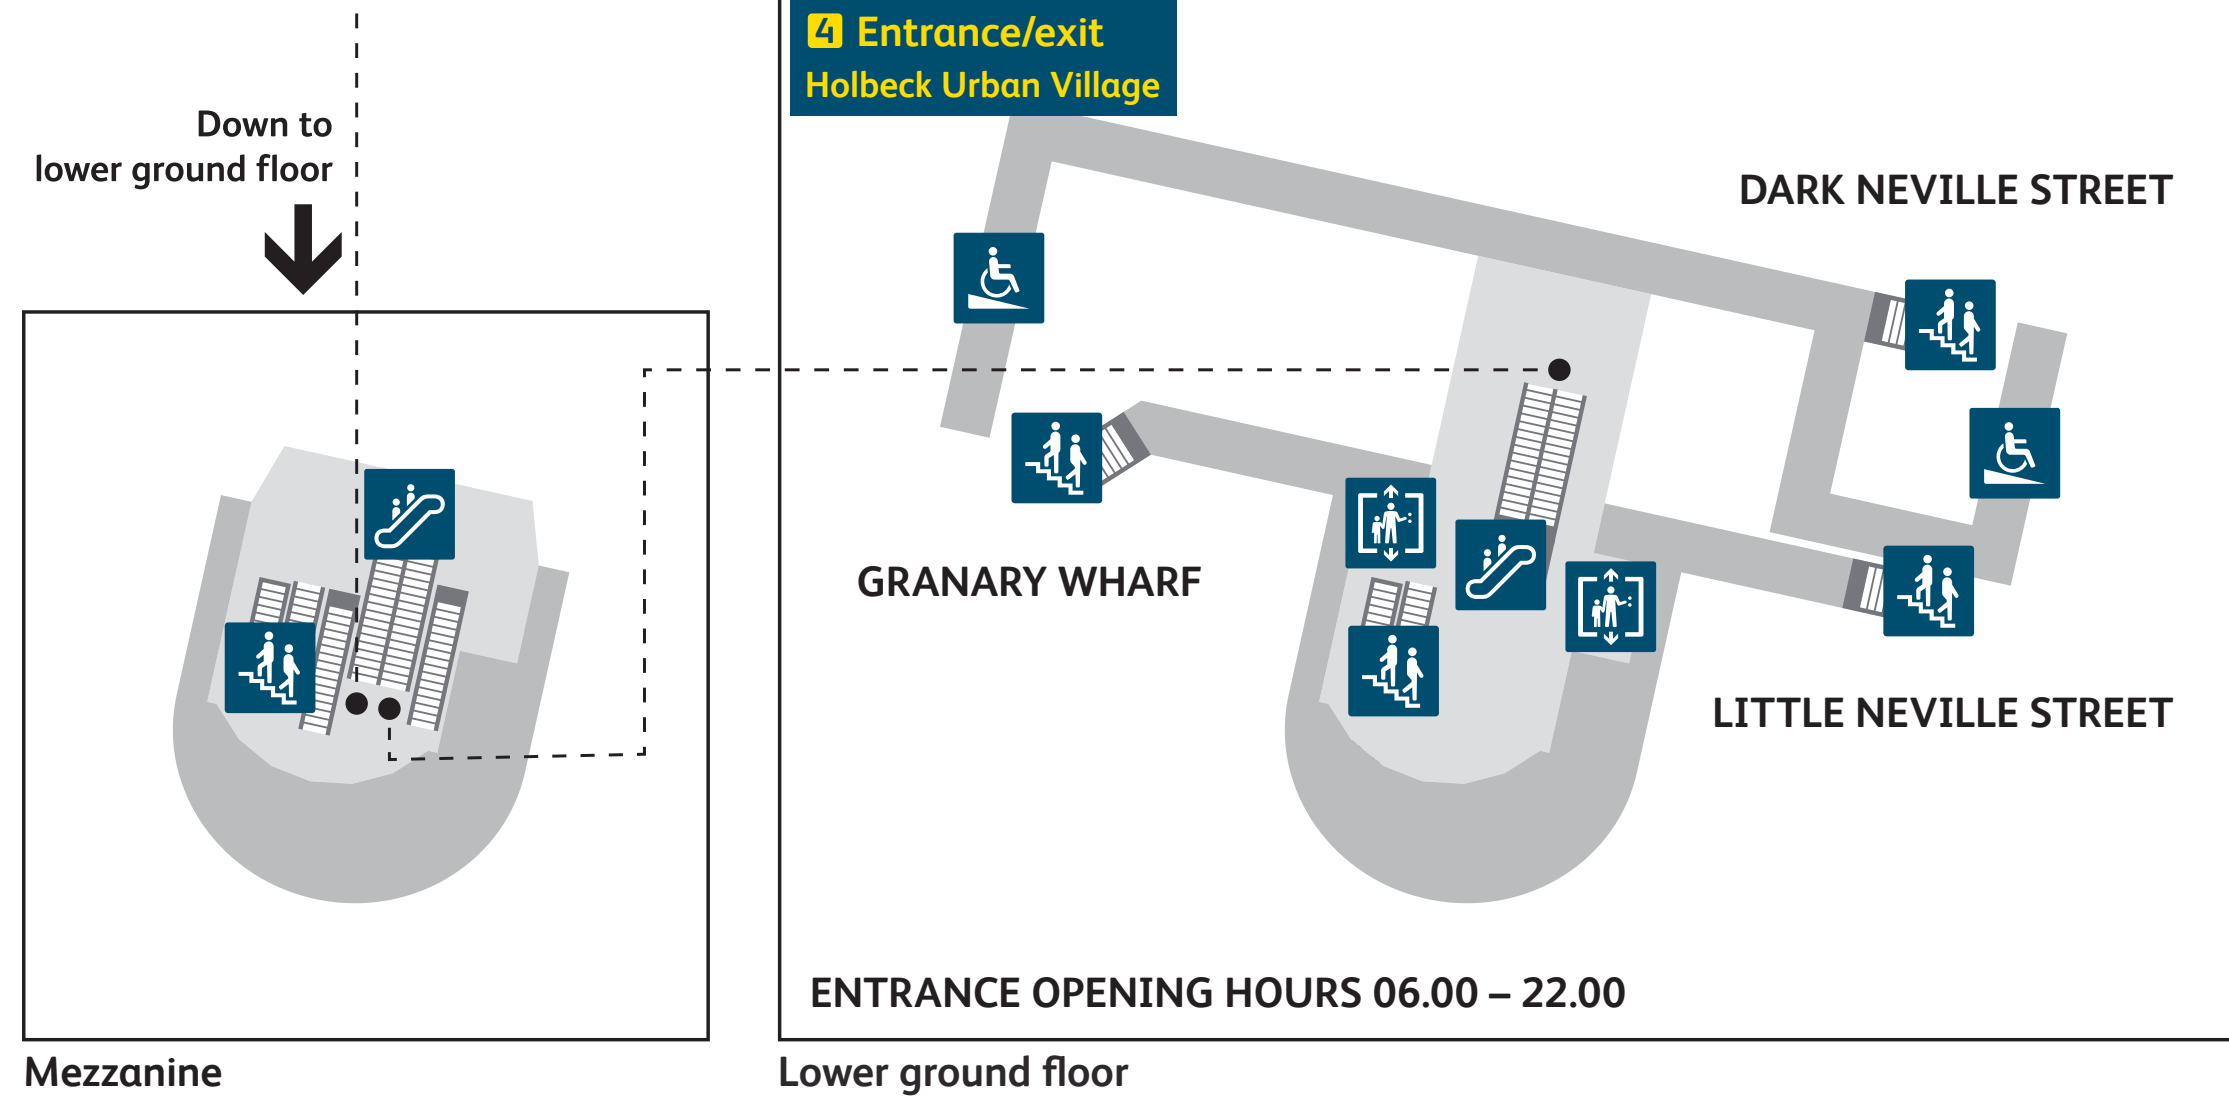

Leeds City Station map

Services and facilities

- Accessible toilets
- Baby change
- Bike park
- British Transport Police
- Buses
- Car hire
- Cash point
- Electric Car Charging Point
- Escalators
- Information
- Left luggage / Concierge
- Lift
- Meeting point
- Parking
- Photobooth
- Platform numbers
- Ramp
- Stairs
- Station reception
- Taxis
- Telephones
- Tickets
- Toilets
- Waiting room

Shopping

- Boots
- M&S Simply Food
- Pop-up Retail
- Sainsbury's
- The Bookshop by WHSmith
- WHSmith
- William Hill
- Phone Tech

Coffee

- Caffè Nero
- Coffee Room
- Pret a Manger
- Starbucks
- Bakery**
- Bagel Factory
- The Pasty Shop
- Upper Crust

Casual Dining and Bars

- JD Wetherspoons (pub)
- The Beer House
- Food to go**
- Tortilla
- Leon
- McDonald's
- Coming Soon**
- Coming Soon

If you need help please speak to one of our staff or call our helpline on **03457 11 41 41**
[networkrail.co.uk/leeds-station](https://www.networkrail.co.uk/leeds-station)

@NetworkRailLDS

Scan the QR Code for the directory