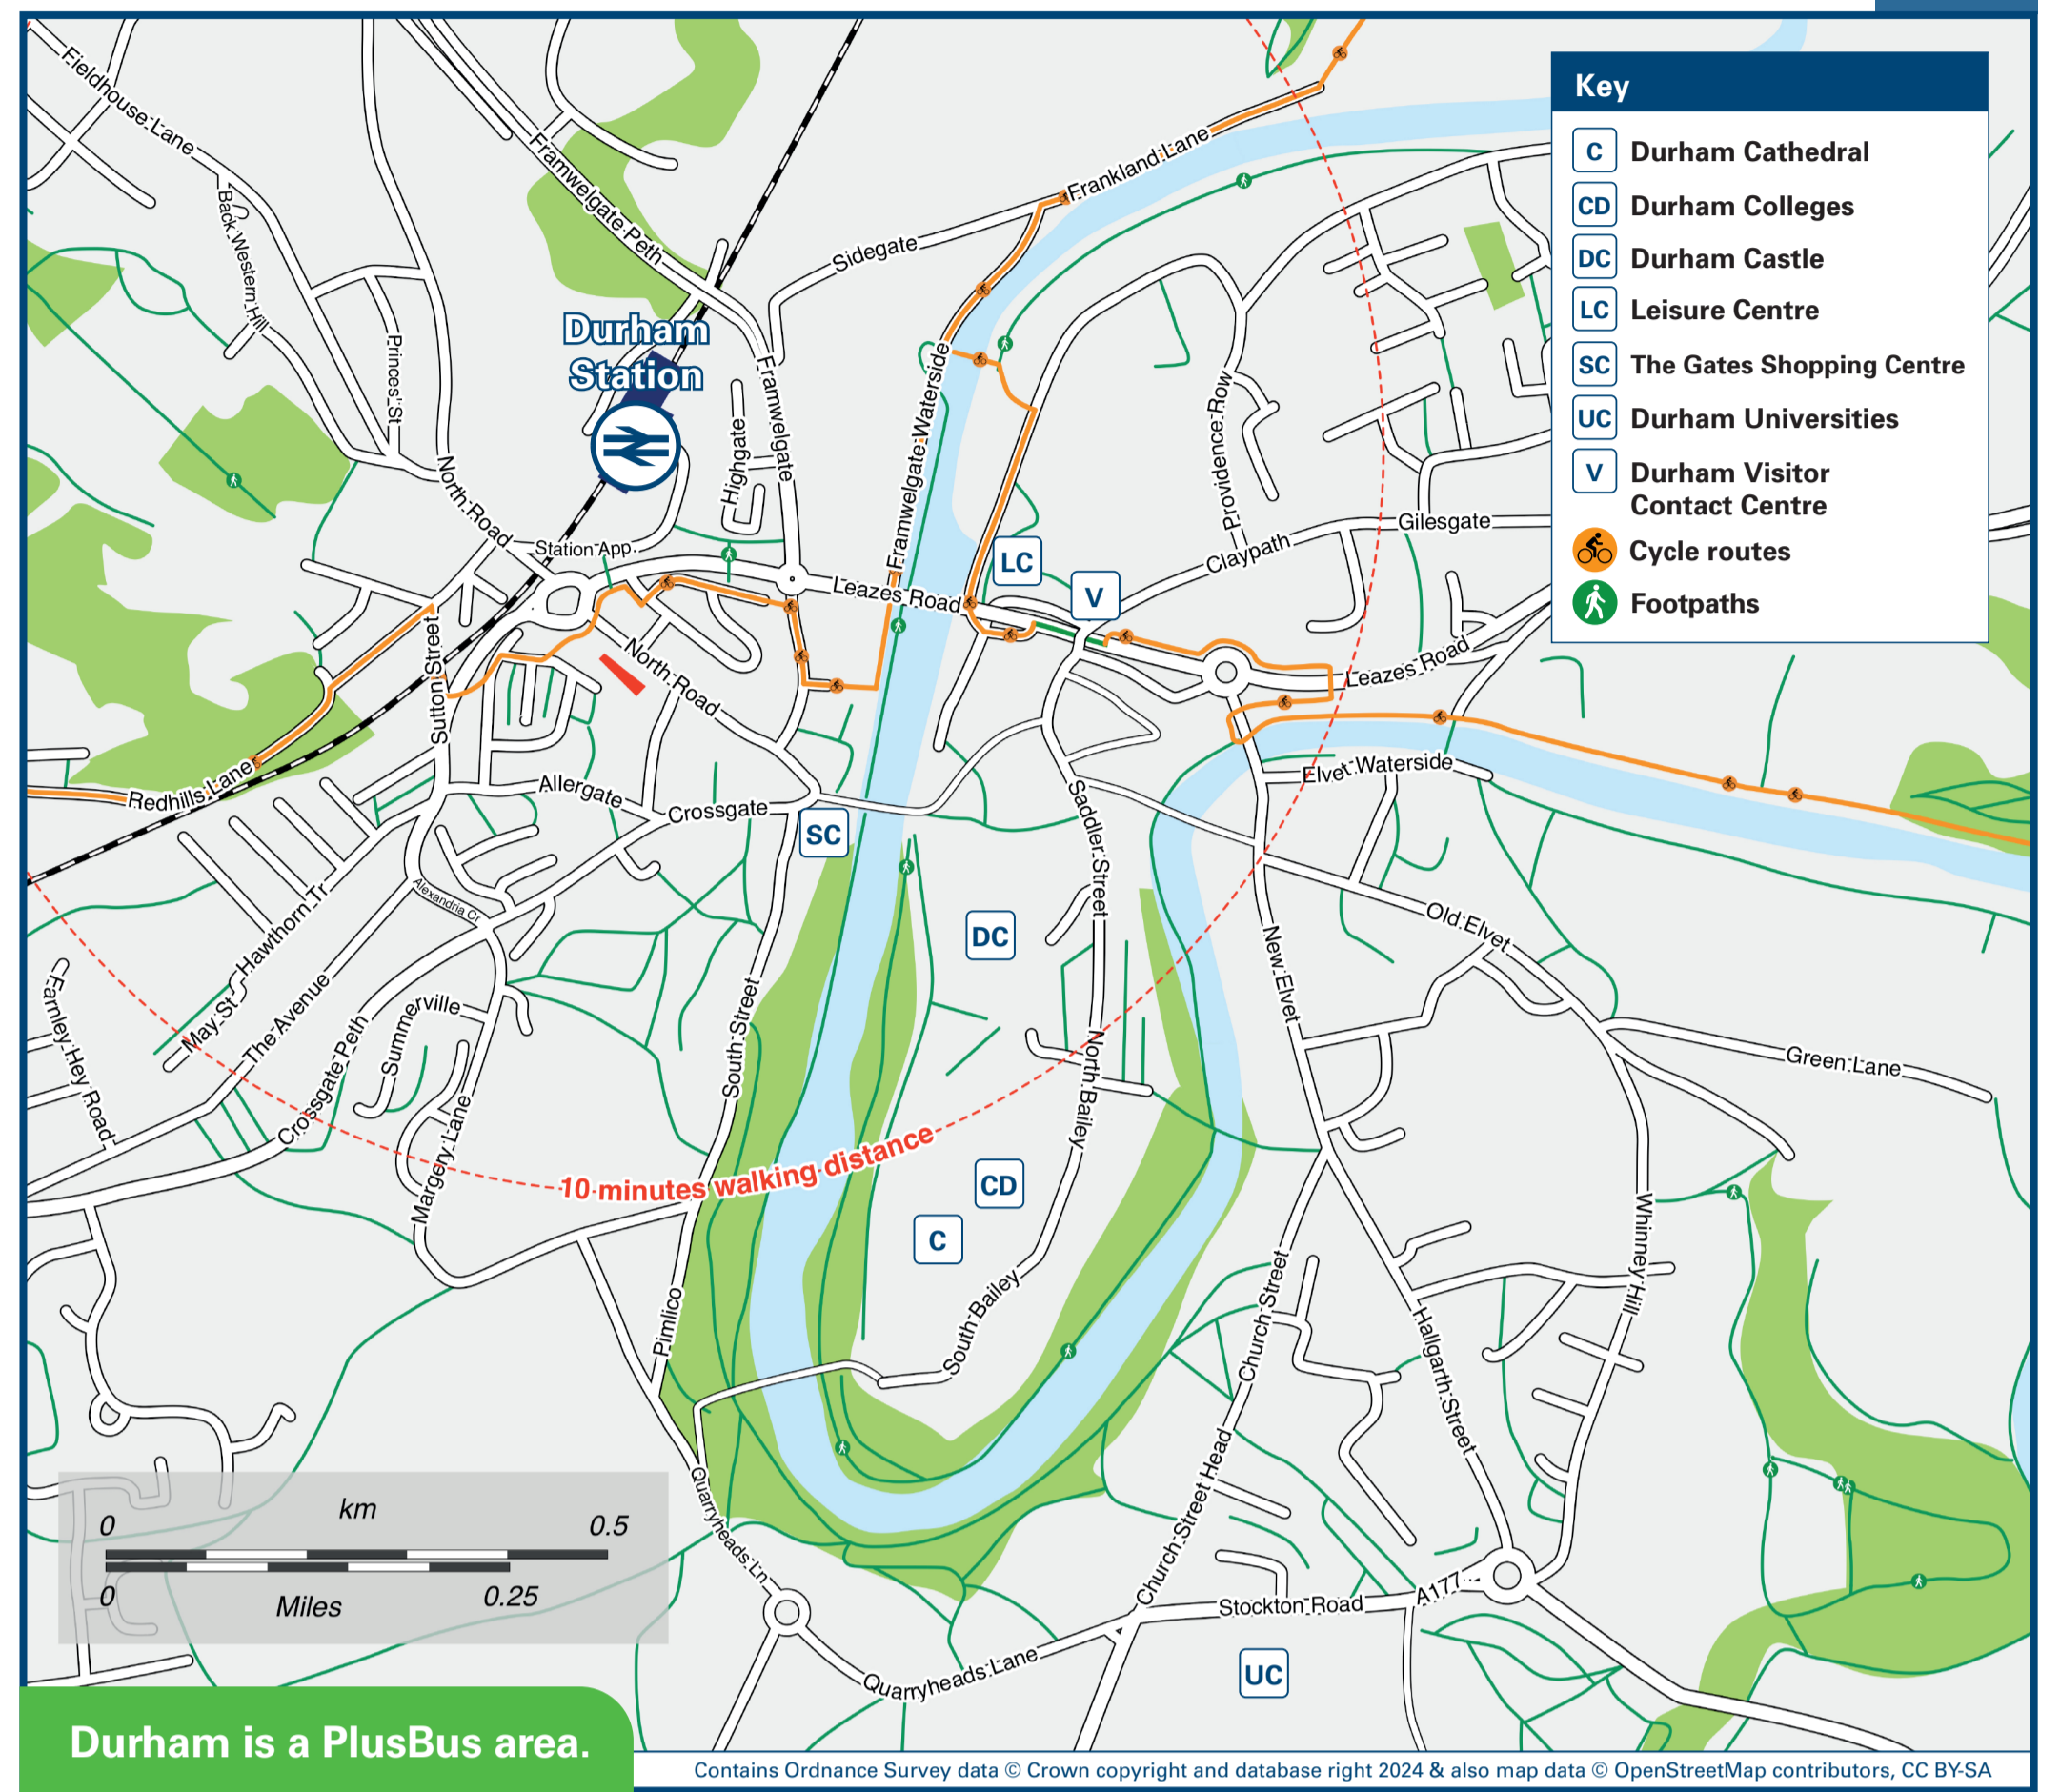

Durham Station

Onward Travel Information

Buses and Taxis

Rail replacement coaches Pick Up / Drop Off in the station car park.

Local area map

Durham is a PlusBus area.

PlusBus is a discount price 'bus pass' that you buy with your train ticket. It gives you unlimited bus travel around your chosen town, on participating buses. Visit www.plusbus.info

DESTINATION	BUS ROUTES	BUS STOP
Esh Winning	43	D
Ferryhill	56~	L
	7	L
Framwellgate Moor	X20	E
	16, 16A, 16B##, X5, X15	F
Gilesgate Moor	21, X12, X21	G
	50	H
Haswell	62, 64	North Road NRA, NRB
	20, 20A**	D
Hetton-le-Hole	65, 204*, 204A*	E
	24	North Road NRB
High Pittington	65	E
	204*, 204A*	E
HM Prison Frankland & HM Prison Low Newton (Brasside)	62	North Road NRA, NRB
	20, 20A**, X20~	D
Houghton-le-Spring	58, 59	K
	X5, X15	F
Kelloe	X5, X15	F
	X46	A
Lanchester	X46	A
	X46	A
Lanchester Road Hospital	49, 49A	B
	49, 49A	B
Langley Moor	X20	E
	X5, X15	F
Langley Park	16, 16A#, 16B##, X15	F
	21, X12	G
Leadgate	X46	A
	49, 49A	B
Low Fell	X21	H
	6	J
Meadowfield	6	J
	65	E
Middlestone Moor	X20	E
	48	A
Murton	43, 49, 49A, 61, X46	H
	X21	H
Nettlesworth	7	L
	61	North Road NRB
Neville's Cross	48	L
	7	L
New Brancepath	48	L
	7	L
Newton Hall	50	R
	62, 64	North Road NRA, NRB
Peterlee	22, 24	C
	X20	E
Pity Me	21, X12	G
	21, X21	G
Plawsworth	50	H
	20, 20A**	D
Rainton (East & West)	X20	E
	X20	E
Sacriston	16, 16A, 16B##	F
	49	B
Sawmills Estate	65	E
	24	C
Seaham	22, 24	C
	22, 24	C
Shadforth	22, 24	C
	204*, 204A*	E
Sherburn	64	North Road NRB
	56, 58, 59, X12	K
Shincliffe	22, 24	C
	22, 24	C
Shotton Colliery	16, 16A, 16B##	F
	16, 16A, 16B##	F