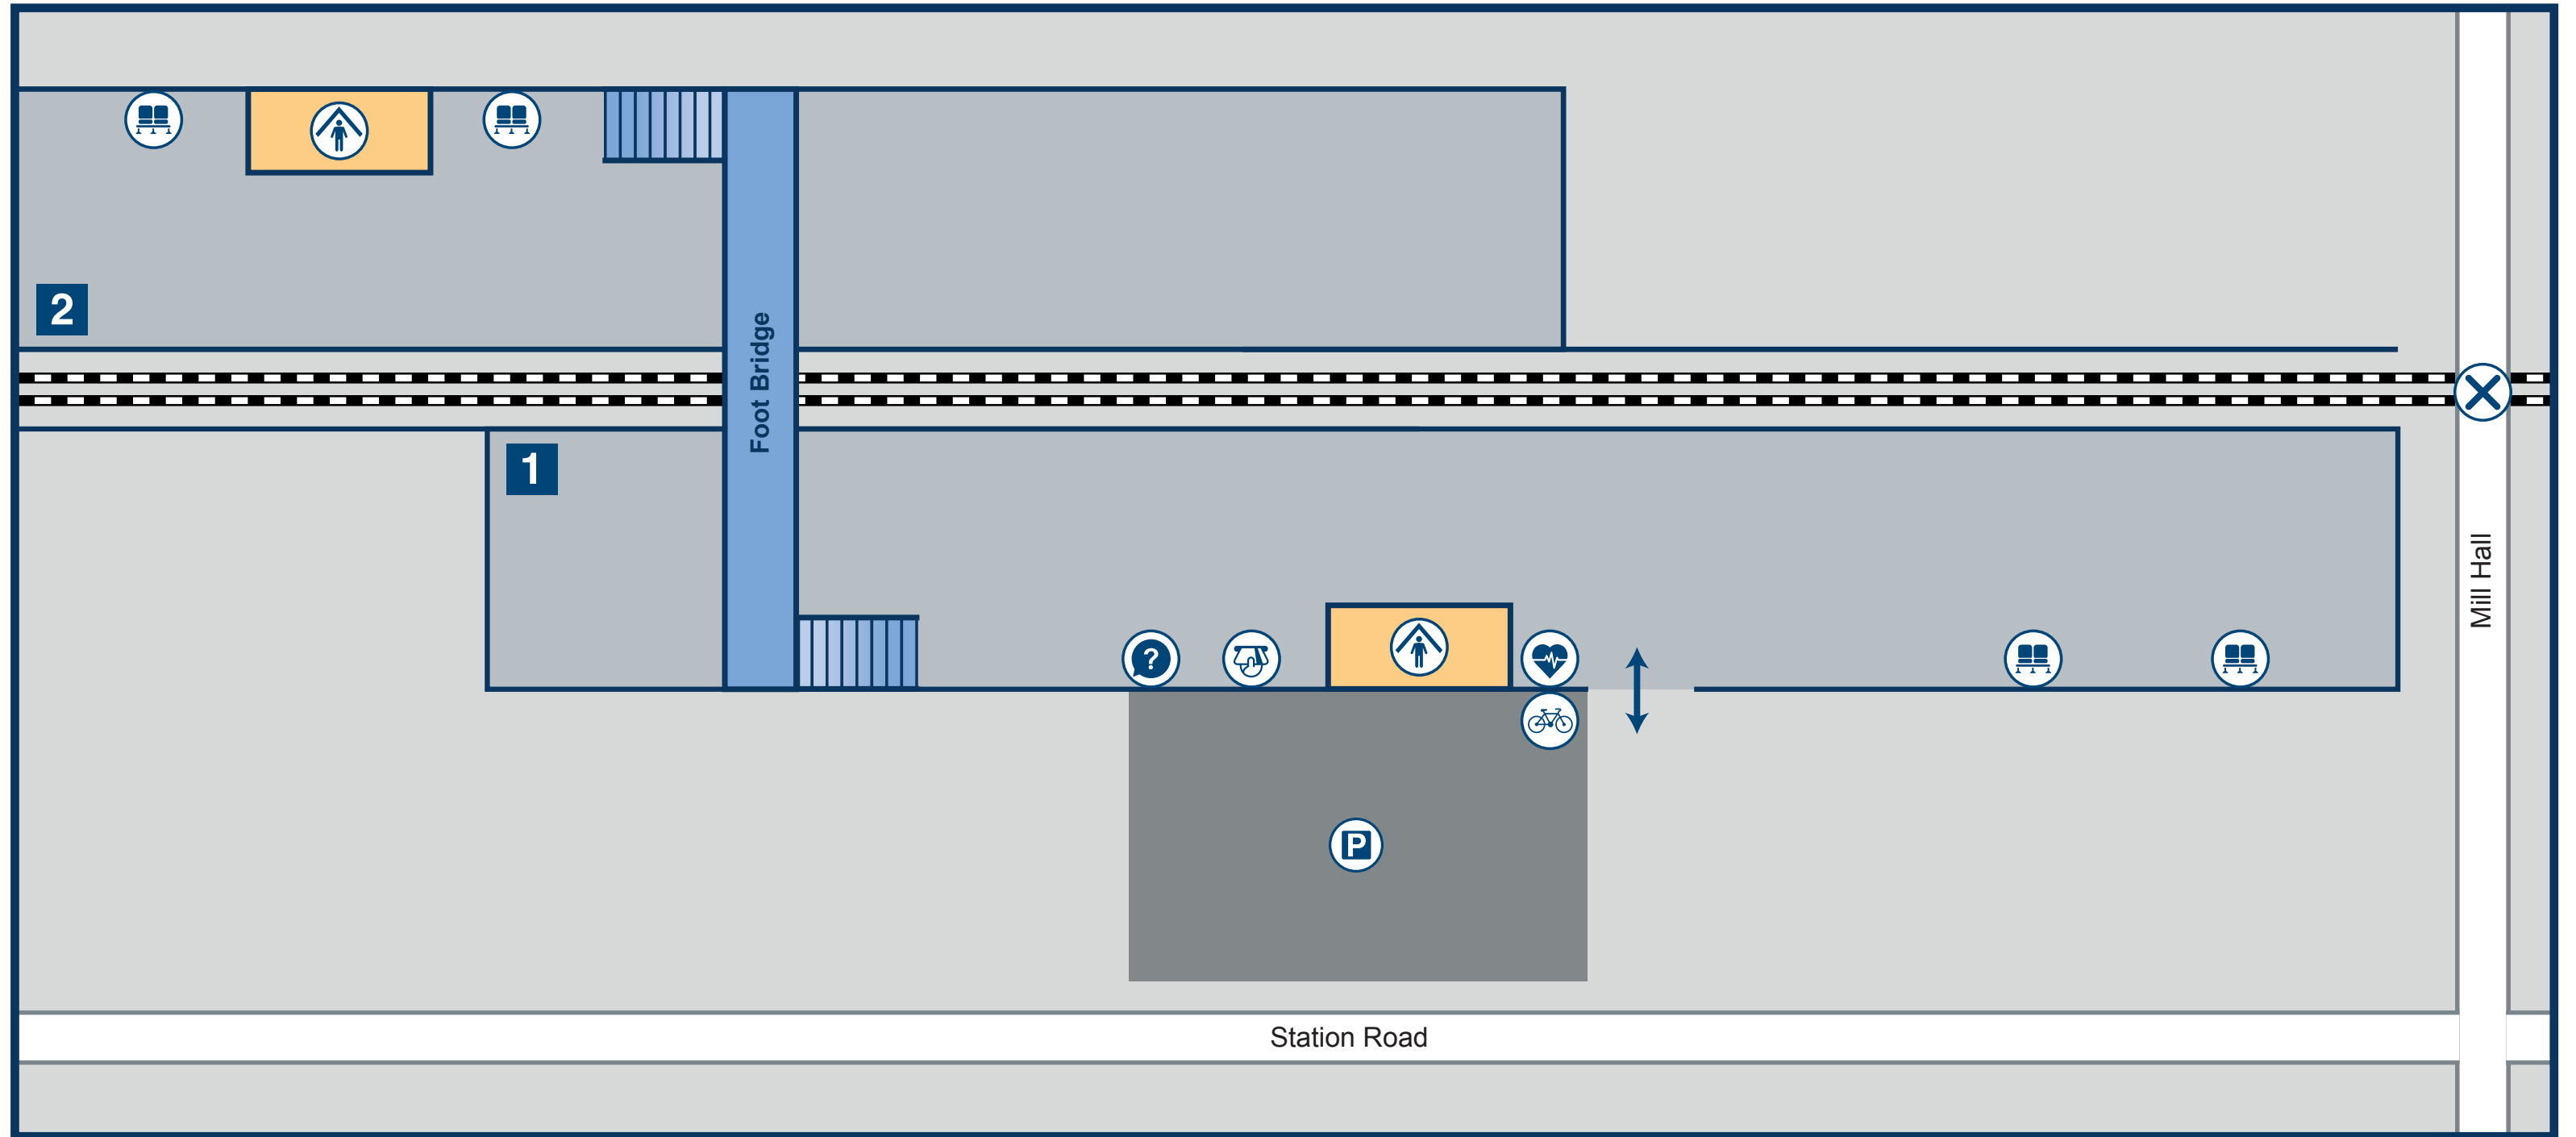

Aylesford Station Plan

Key	
	Car Park
	Cycle Rack
	Defibrillator
	Entrance / Exit
	Help Point
	Level Crossing
	Platform
	Seats
	Shelter
	Ticket Machine