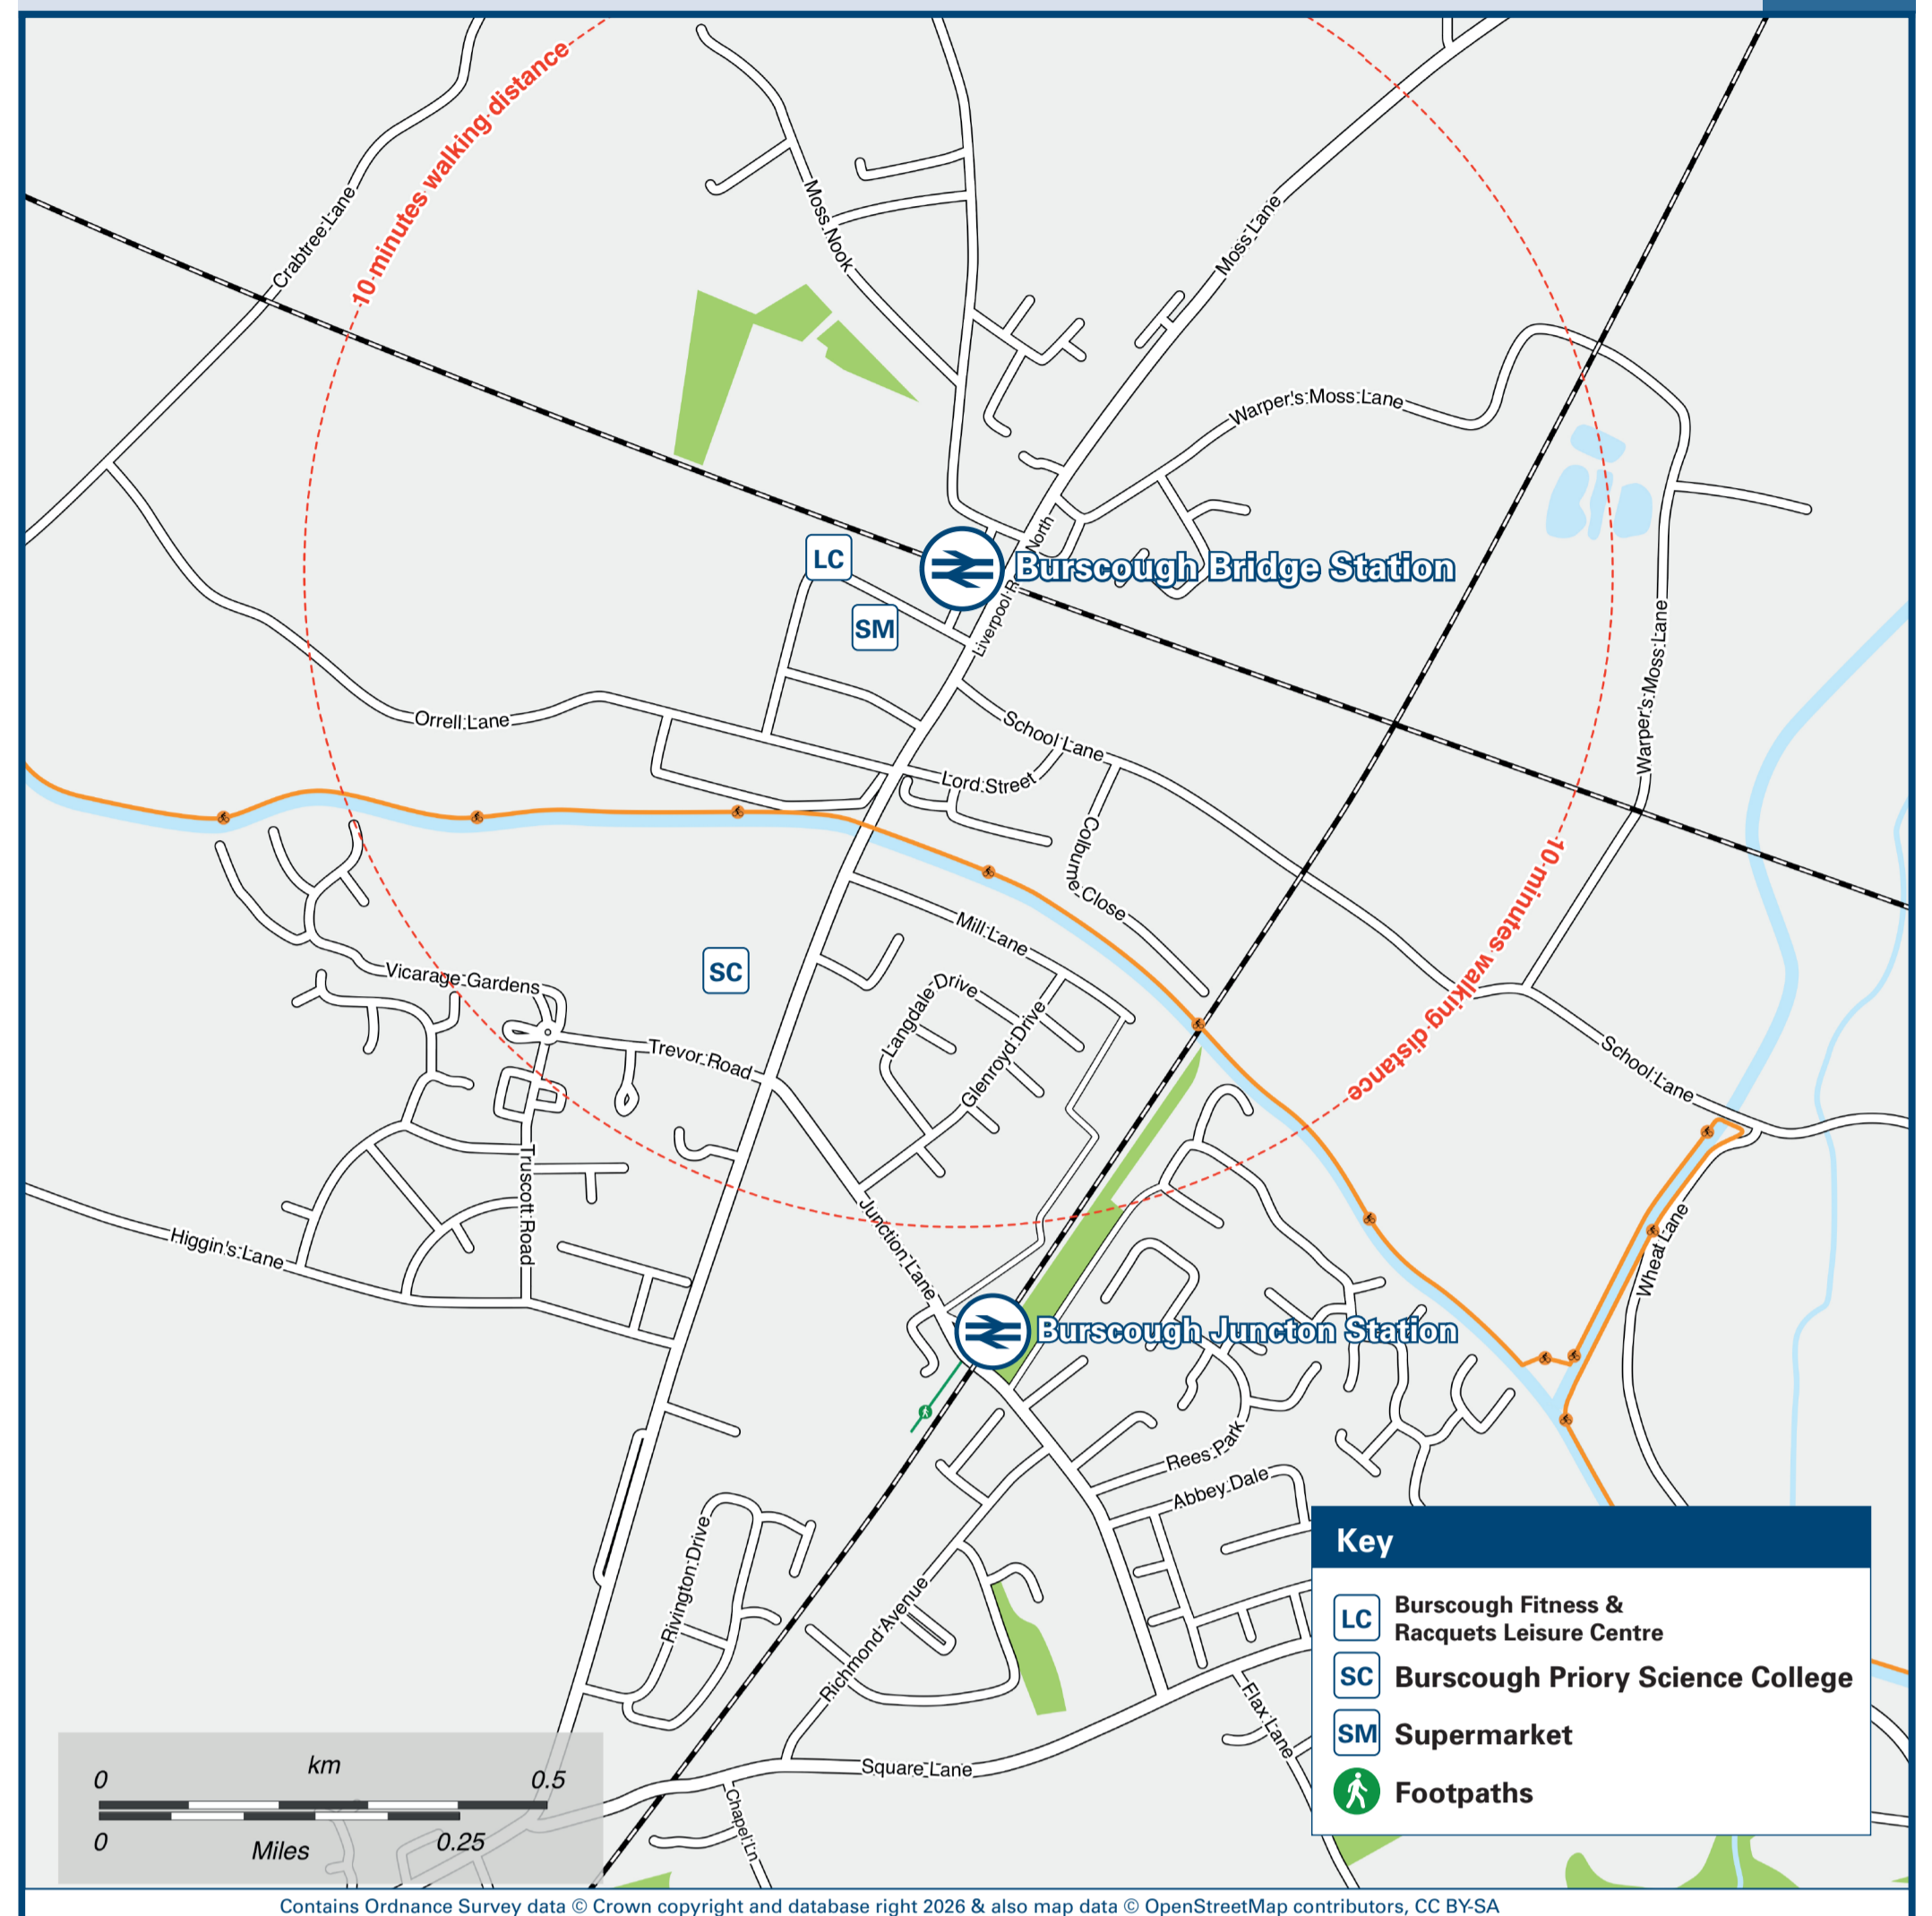

Local area map

Main destinations by bus

(Data correct at February 2026)

DESTINATION	BUS ROUTES	BUS STOP
Ashurst	312	
Birch Green	312	
Burscough Junction Station	10 minutes walk from this station - see maps 312, 337	
Burscough (Ringtail Retail Park)	312	
Chorley	337	
Crawford	312	
Croston (Bishops Rawsthorne Academy)	337	
Croston (Garden Centre)	337	
Eccleston	337	
Longton	2A	

DESTINATION	BUS ROUTES	BUS STOP
Mawdesley	337	
Much Hoole	2A	
Newburgh	312, 337	
Ormskirk	2A, 312, 337	
Parbold	312, 337	
Penwortham	2A	
Preston	2A	
Rainford	312	
Rufford	2A	
Skelmersdale (Concourse Shopping Centre)	312	
Tarleton	2A	

DESTINATION	BUS ROUTES	BUS STOP
Ulnes Walton	337	
Upholland Railway Station	312	
Up Holland Village (Victoria Hotel)	312	
Walmer Bridge	2A	

Notes

- Bus route 2A operates a daily service.
- Bus routes 312 and 337 operate services on Mondays to Saturdays, only. No Sunday services.
- For bus times and days of operation please contact Traveline on www.traveline.info or call: 0871 200 22 33
- Direct trains operate to this destination from this station daily.
- Direct trains operate to this destination from Burscough Junction station Mondays to Saturdays, only.
- Change at Ormskirk for Merseyrail trains towards Liverpool.

Taxis

Burscough Bridge Station has no taxi rank or cab office. Advance booking is essential, please consider using the following local operators: (Inclusion of this number doesn't represent any endorsement of the taxi firm)

Alpha Taxis Ormskirk
01695 575 757

Burscough Hire
01704 896 969

Further information about all onward travel

Local Cycle Info walkwheelcycletrust.org.uk For more information about cycle routes.	National Cycle Info walkwheelcycletrust.org.uk	Bus Times See timetable displays at bus stops. www.traveline.info 0871 200 22 33 calls cost 13p per minute plus your phone company's access charge	PlusBus plusbus.info PlusBus is a discount price 'bus pass' that you buy with your train ticket. It gives you unlimited bus travel around your chosen town, on participating buses. Visit www.plusbus.info

National Rail Enquiries

Online nationalrail.co.uk	NRE App Free National Rail Enquiries app for iOS and Android	Social Media facebook.com/nationalrailenq @nationalrailenq	Alert Me You can sign up to Alert Me messages on the National Rail Enquiries website where you can receive train and platform notifications directly to your smart phone. nationalrail.co.uk/alertme	Contact Centre 03457 48 49 50 Calls cost no more than calls to geographic numbers (01 or 02) and may be recorded.	PlusBike nationalrail.co.uk/plusbike For more information.