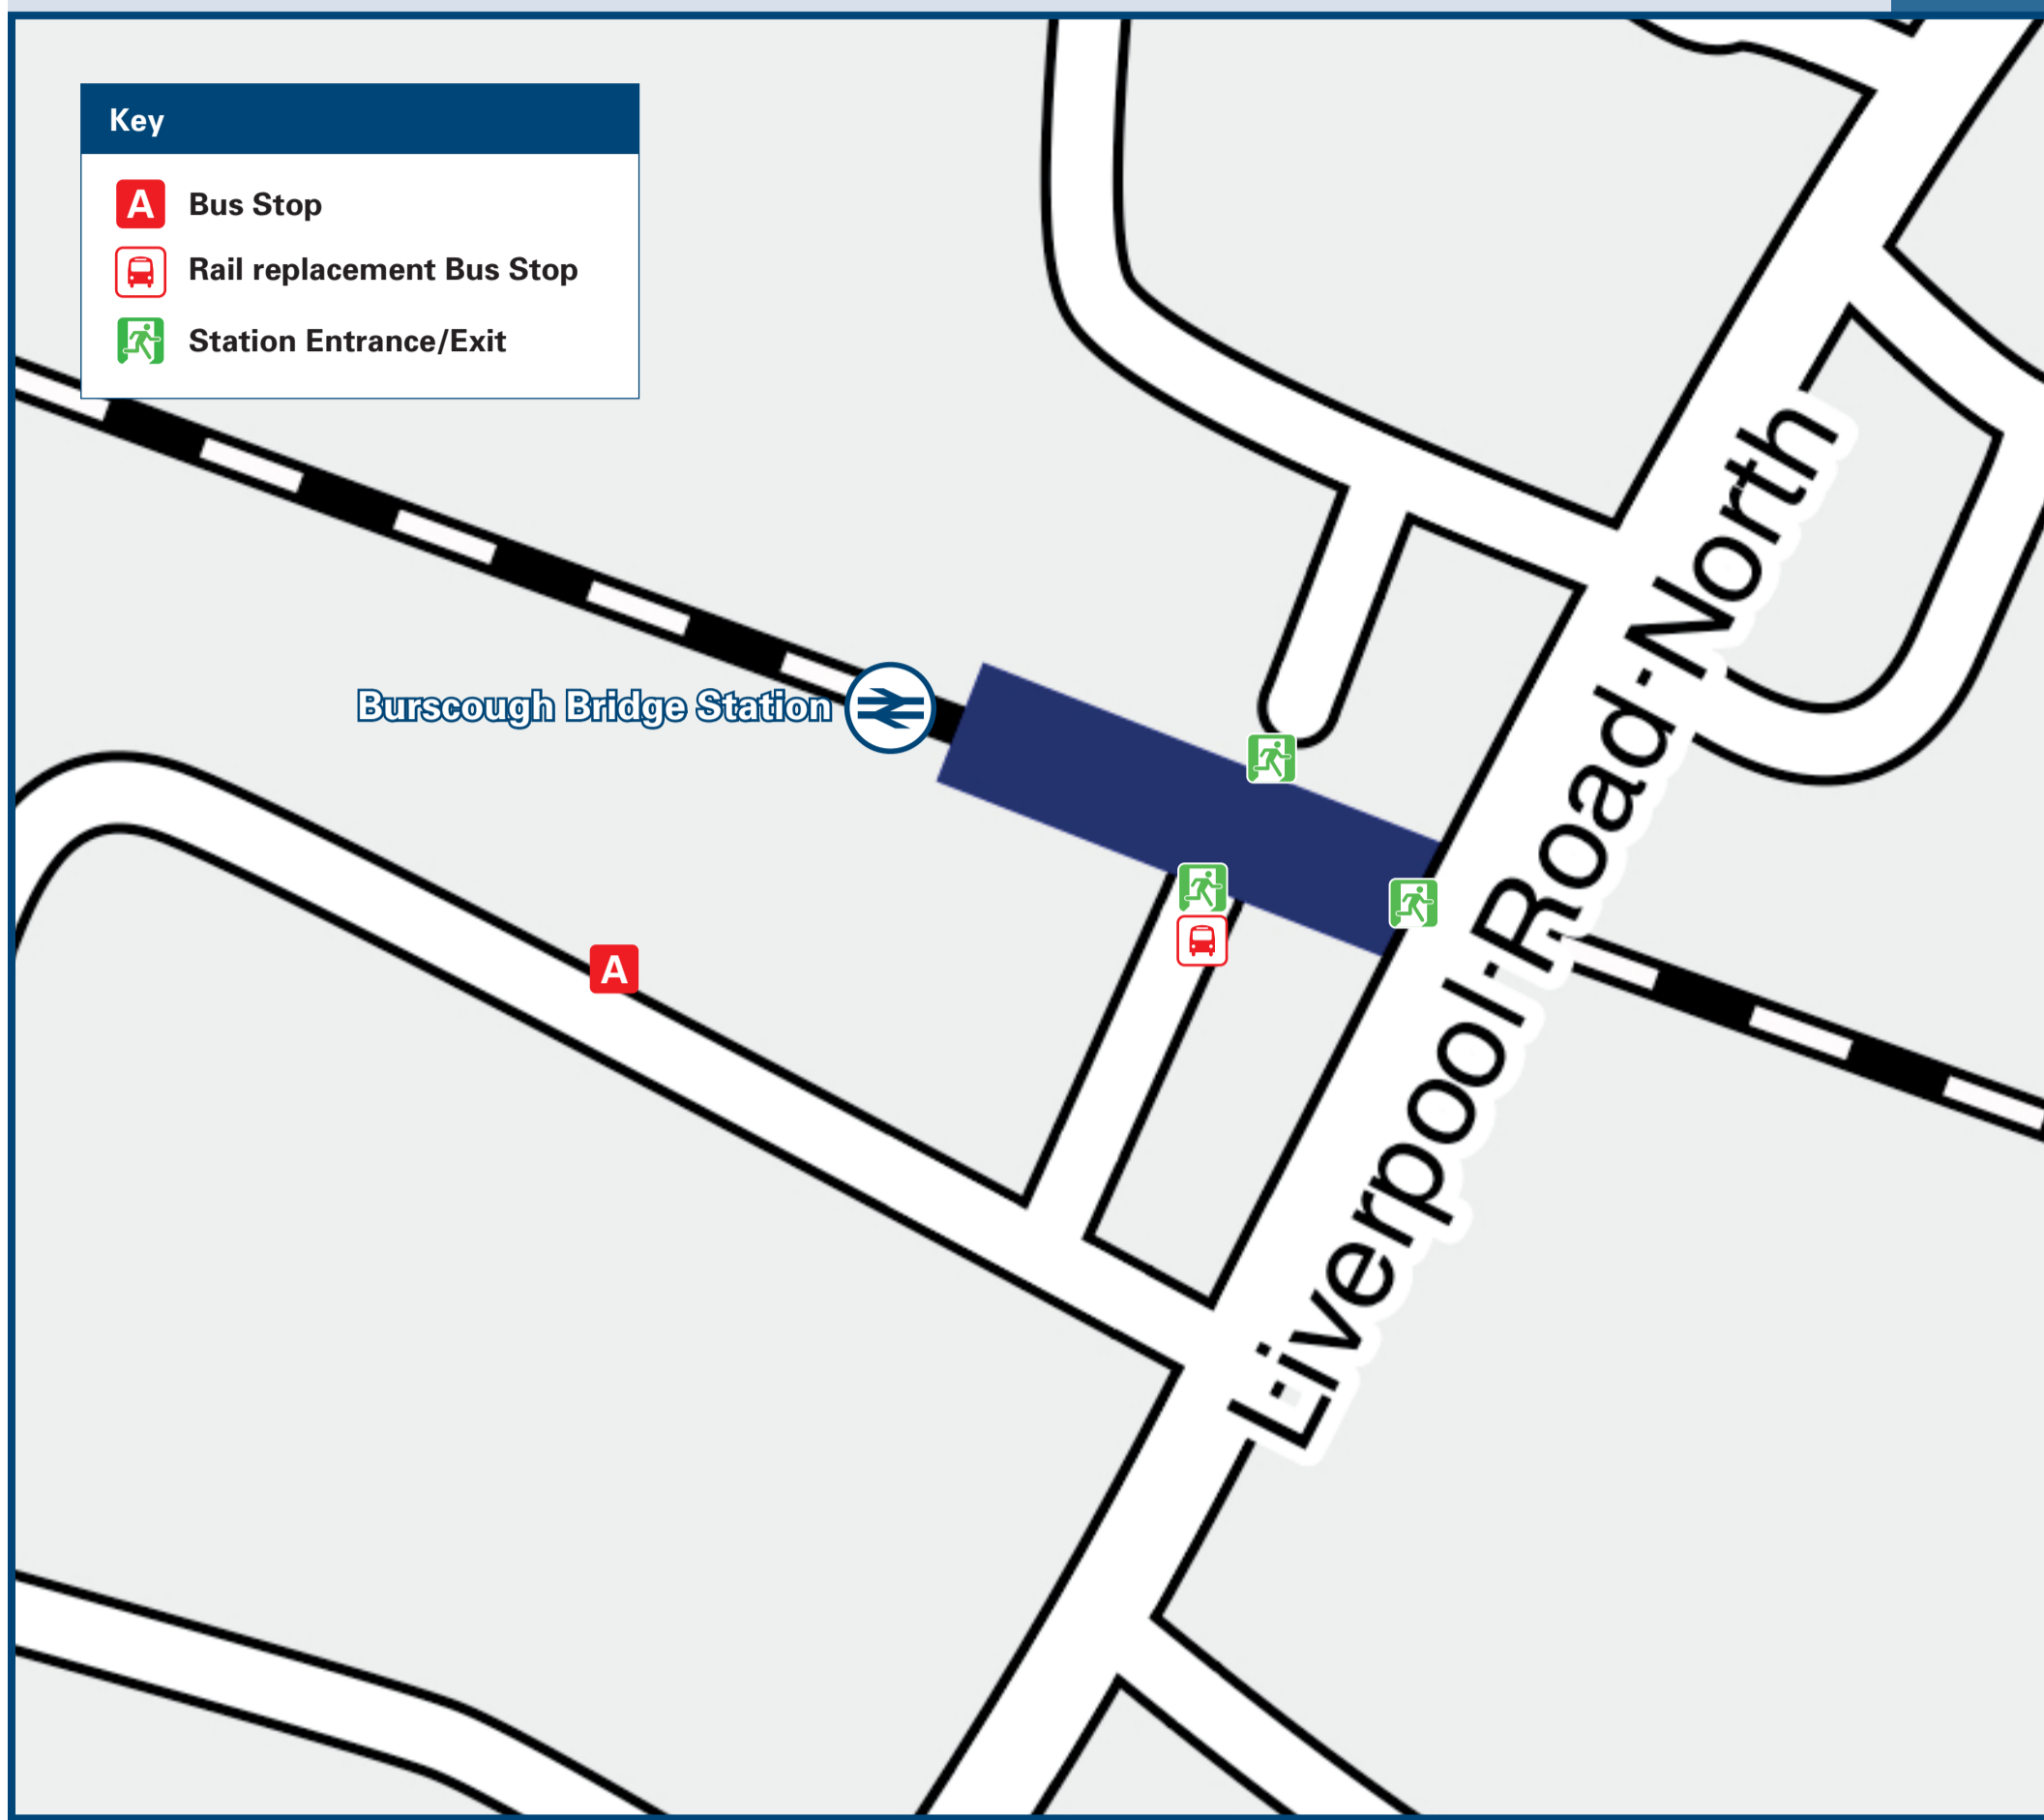

Burscough Bridge Station

Onward Travel Information

Buses

Key

- Bus Stop
- Rail replacement Bus Stop
- Station Entrance/Exit

Rail replacement buses from the bus stop on Bobby Langton Way, outside the Youth and Community Centre.