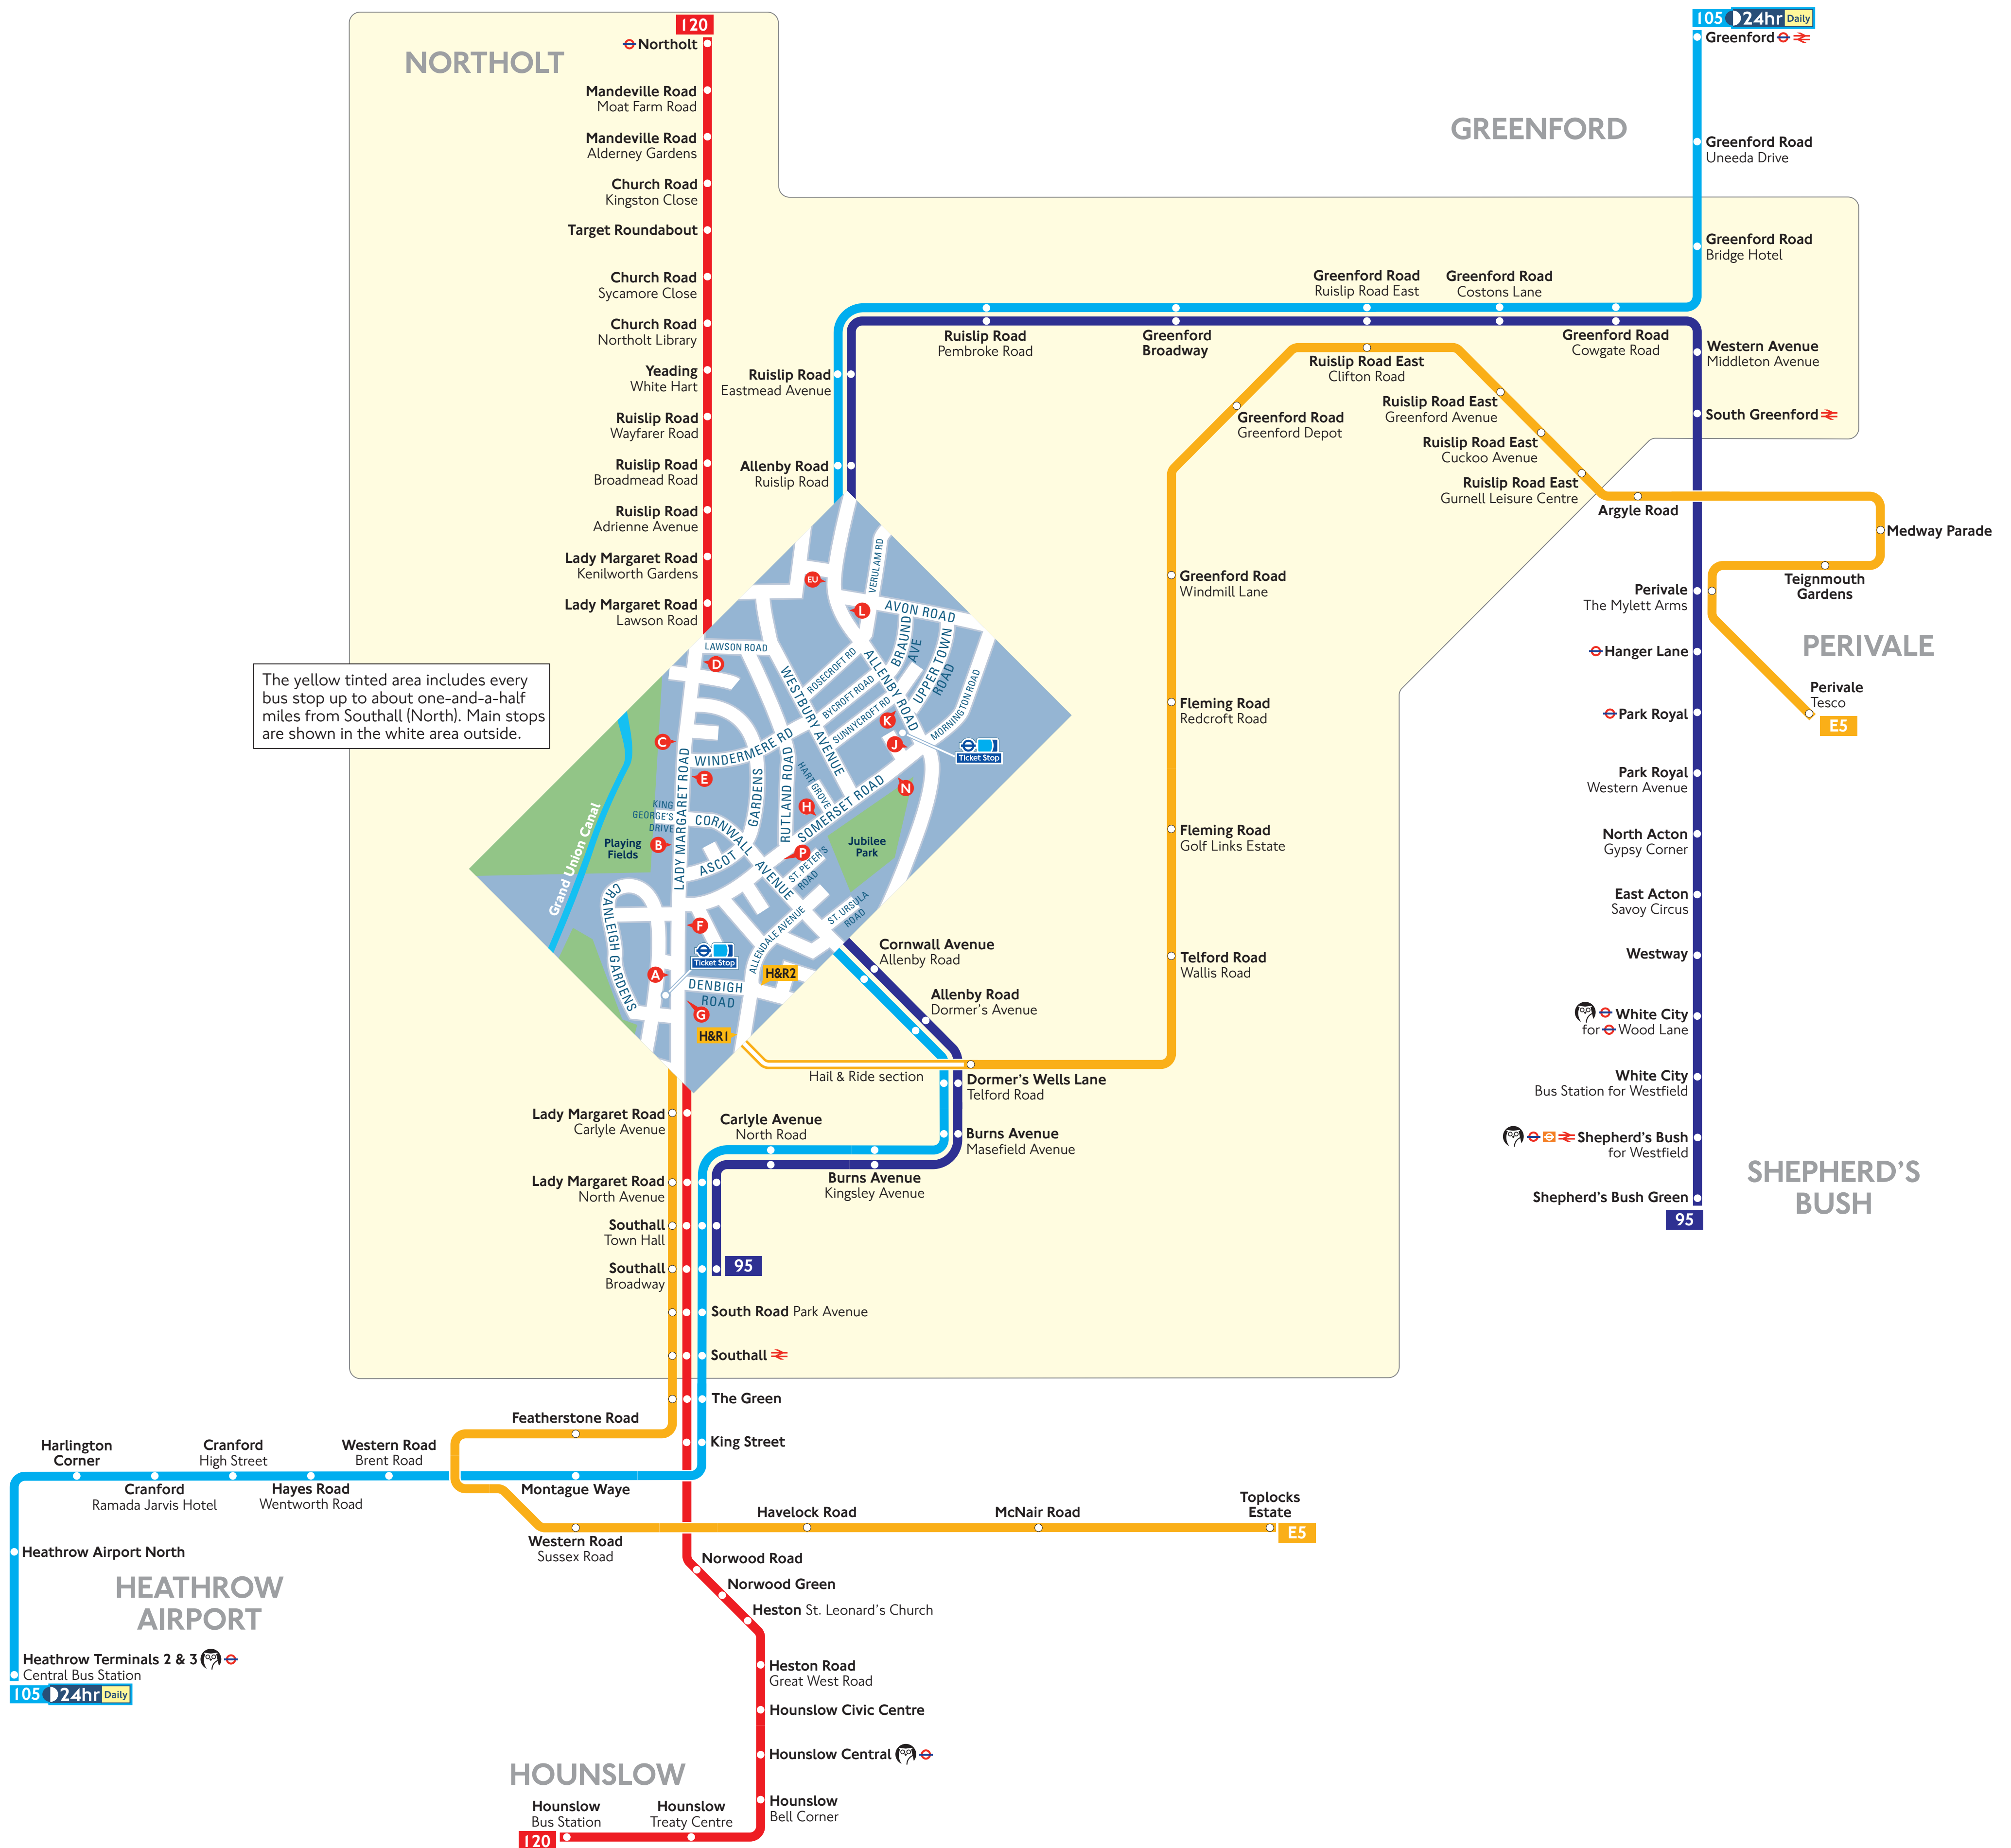

Southall station

Continuing your journey using local buses

© Transport for London
Information correct from May 2018

Route finder

Bus route	Towards	Bus stops
95	Shepherd's Bush Green	A H J K
	Southall	L N P
105	Greenford	A H J K
	Heathrow Terminals 2 & 3	L N P
120	Hounslow	B E F G
	Northolt	A B C
E5	Perivale	H&R2
	Toplocks Estate	G H&R1

Key

- Connections with London Underground
- Connections with London Overground
- Connections with National Rail
- Tube station with 24-hour service Friday and Saturday nights
- Hail & Ride
Route E5 operates as Hail & Ride on the sections of roads marked H&R1 and H&R2 on the map. Buses stop at any safe point along the road. There are no bus stops at these locations, but please indicate clearly to the driver when you wish to board or alight.

Ways to pay

- Use your contactless debit or credit card. It's the same fare as Oyster and there is no need to top up.
- Top up your Oyster pay as you go credit or buy Travelcards and bus & tram passes at around 4,000 shops across London.
- Sign up for an online account to top up online and see your travel history and spending.