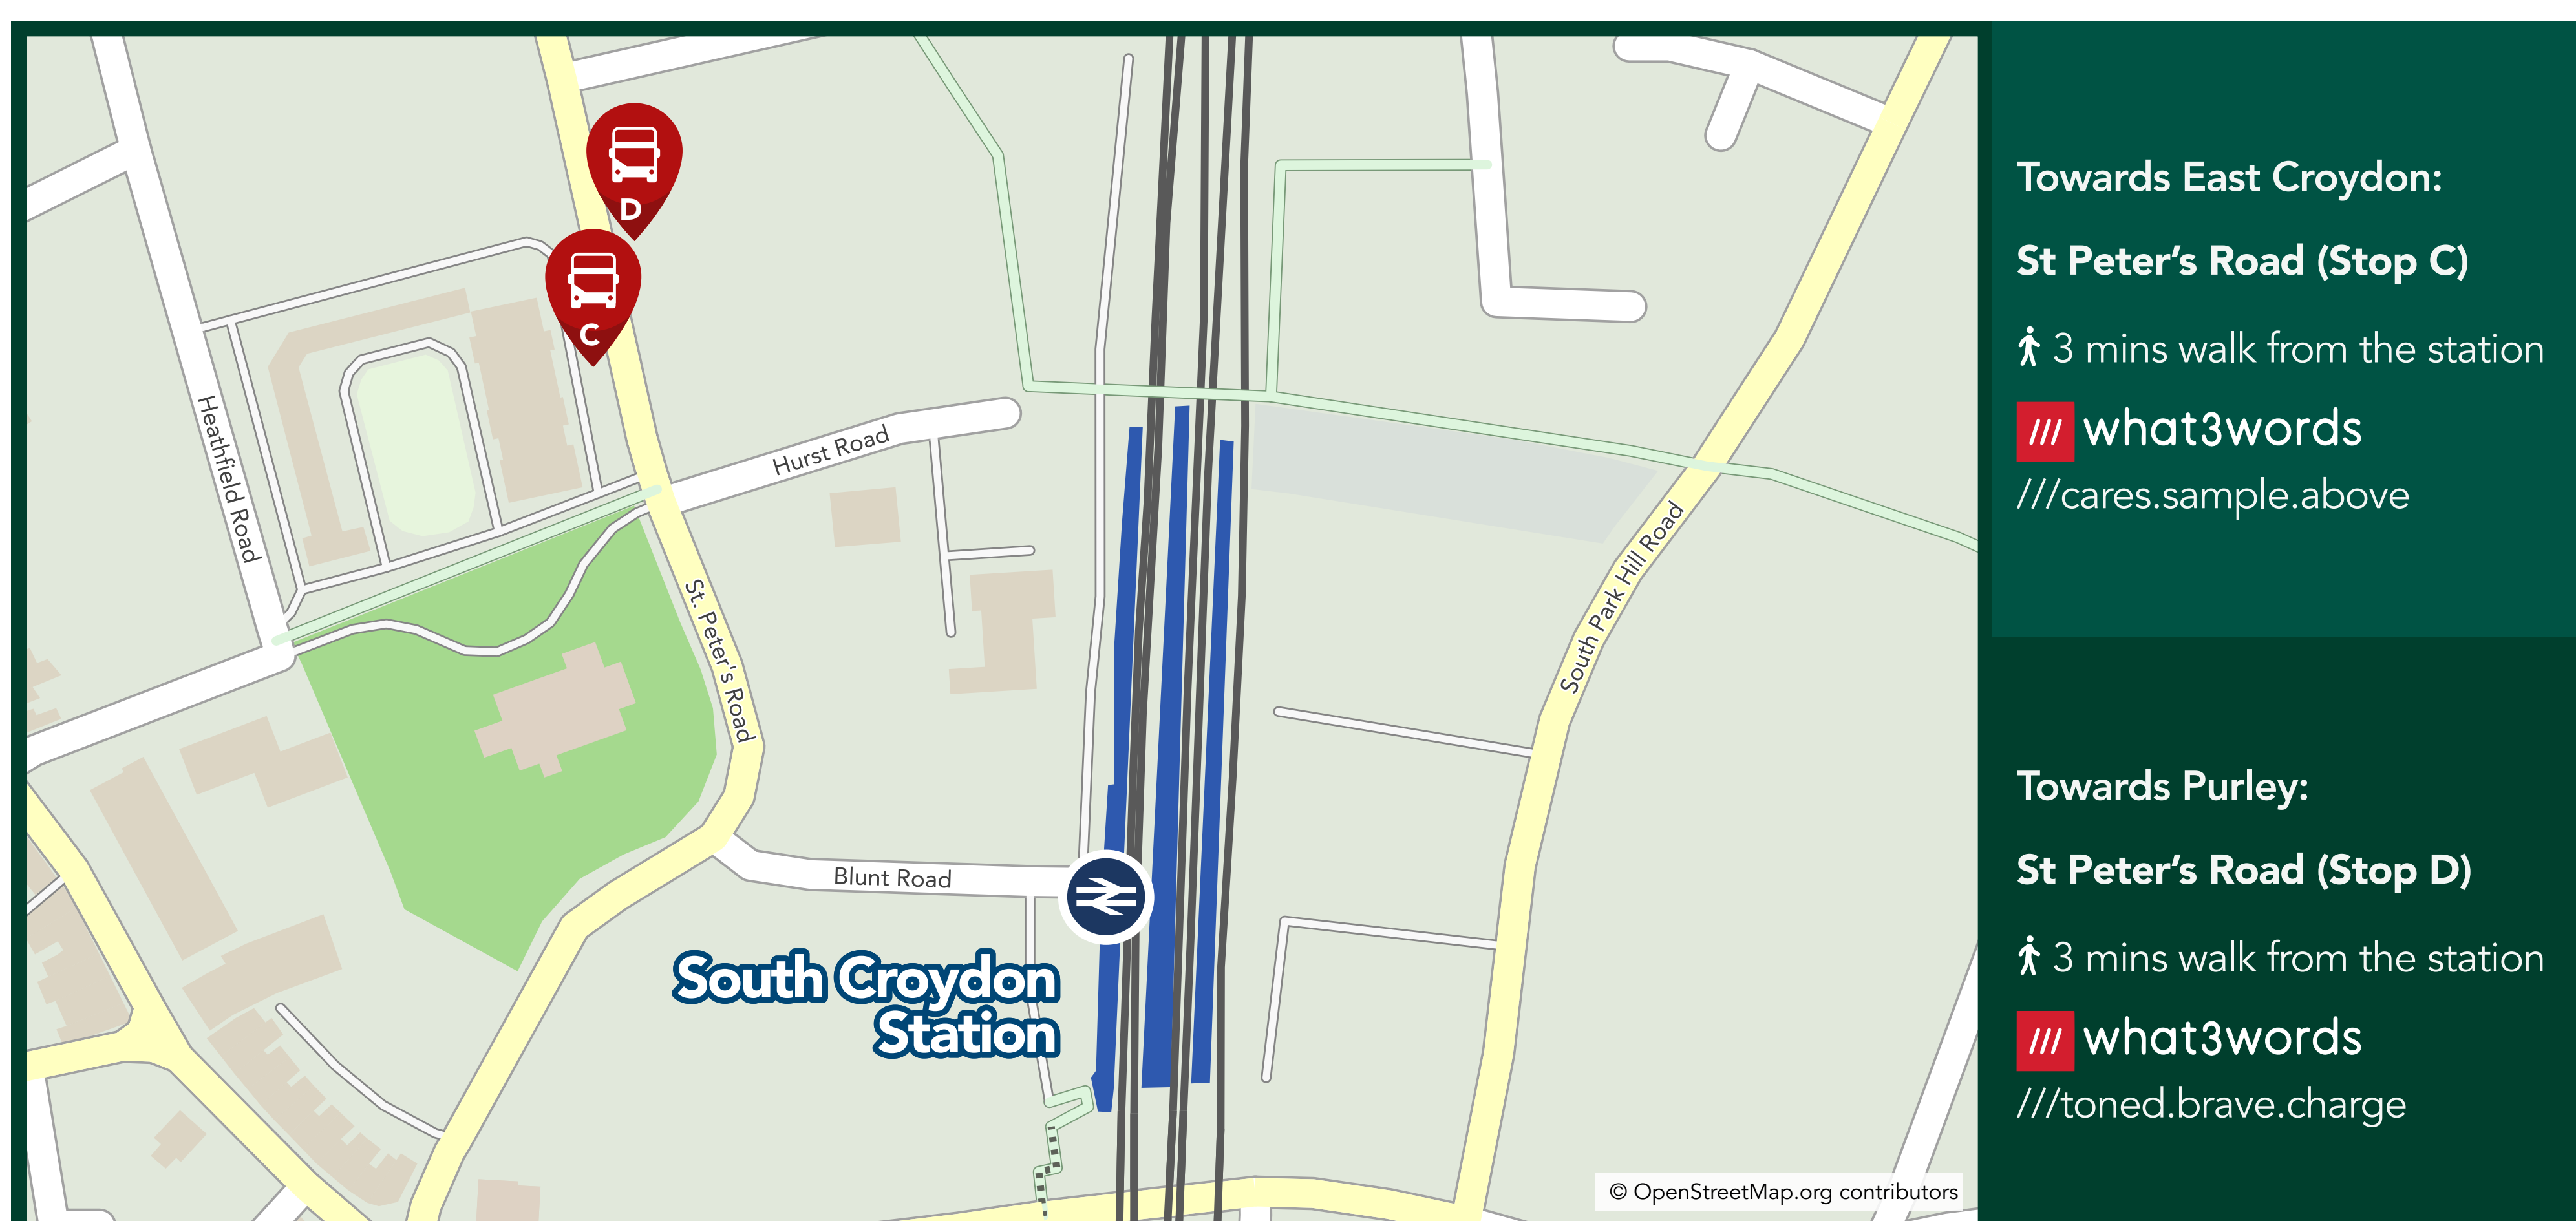

Where do I catch my replacement bus?

South Croydon

When trains are unable to run due to improvement works or disruption, dedicated replacement buses will stop at the locations shown below.

Rail replacement buses will display a prominent sign in the front window.

For journeys on regular scheduled buses, information on bus stops can be found on the separate "Onward Travel" poster or by scanning the QR code below to access the information page for this station.

Towards East Croydon:

St Peter's Road (Stop C)

↑ 3 mins walk from the station

/// what3words

///cares.sample.above

Towards Purley:

St Peter's Road (Stop D)

↑ 3 mins walk from the station

/// what3words