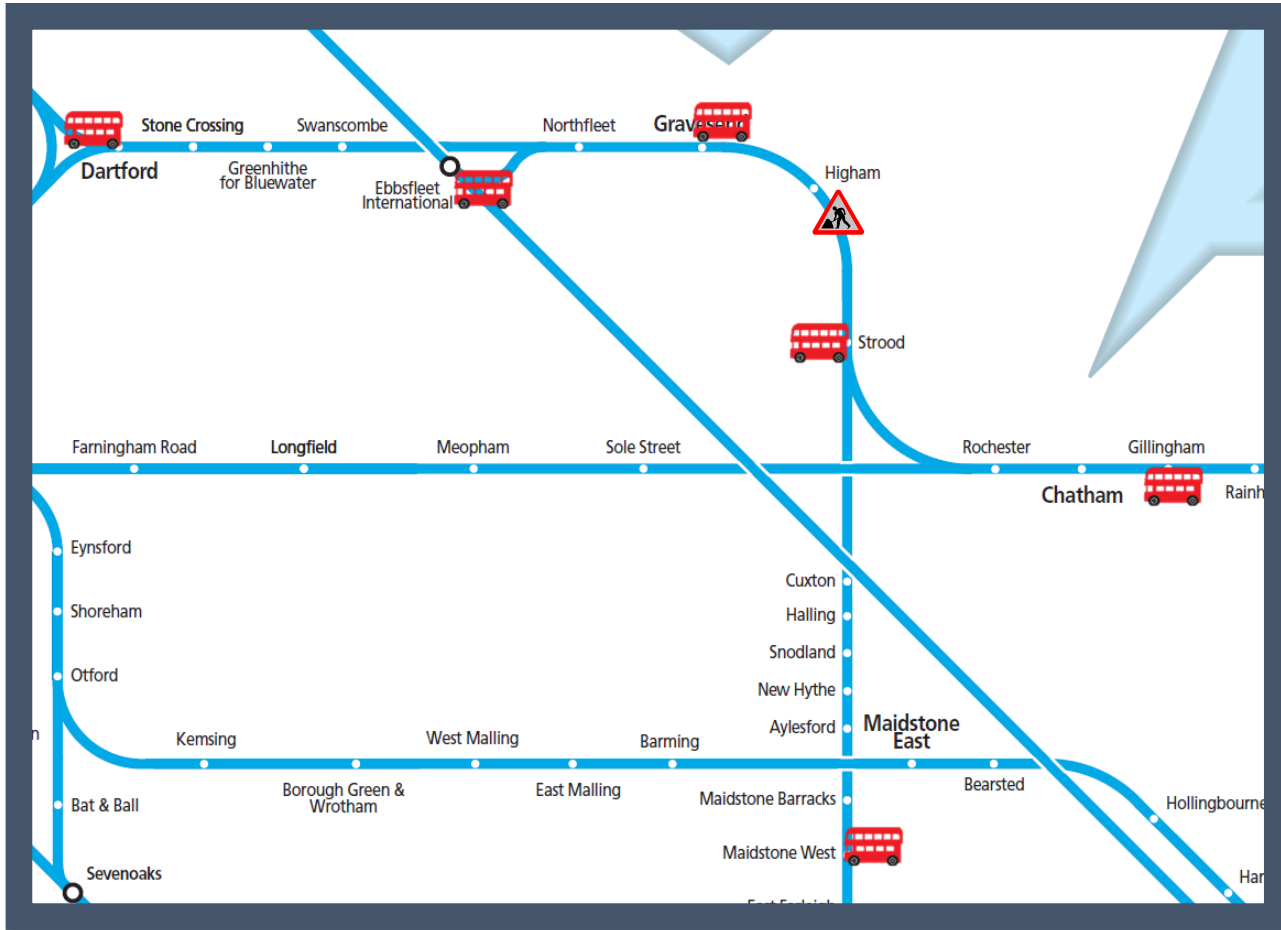

Buses replace trains via Gravesend and Strood

TOC affected: Southeastern

Key:

	Engineering Works
	Bus Replacement Services