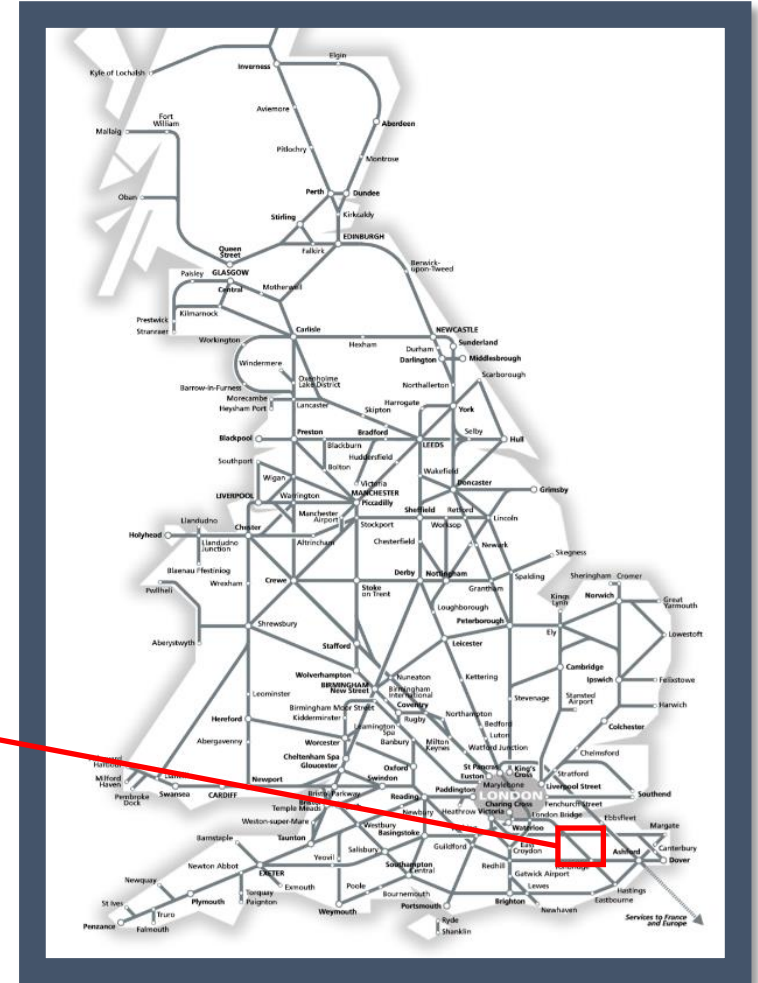

Buses replace trains via Gravesend and Strood

TOC affected: Southeastern

Key:

	Engineering Works
	Bus Replacement Services