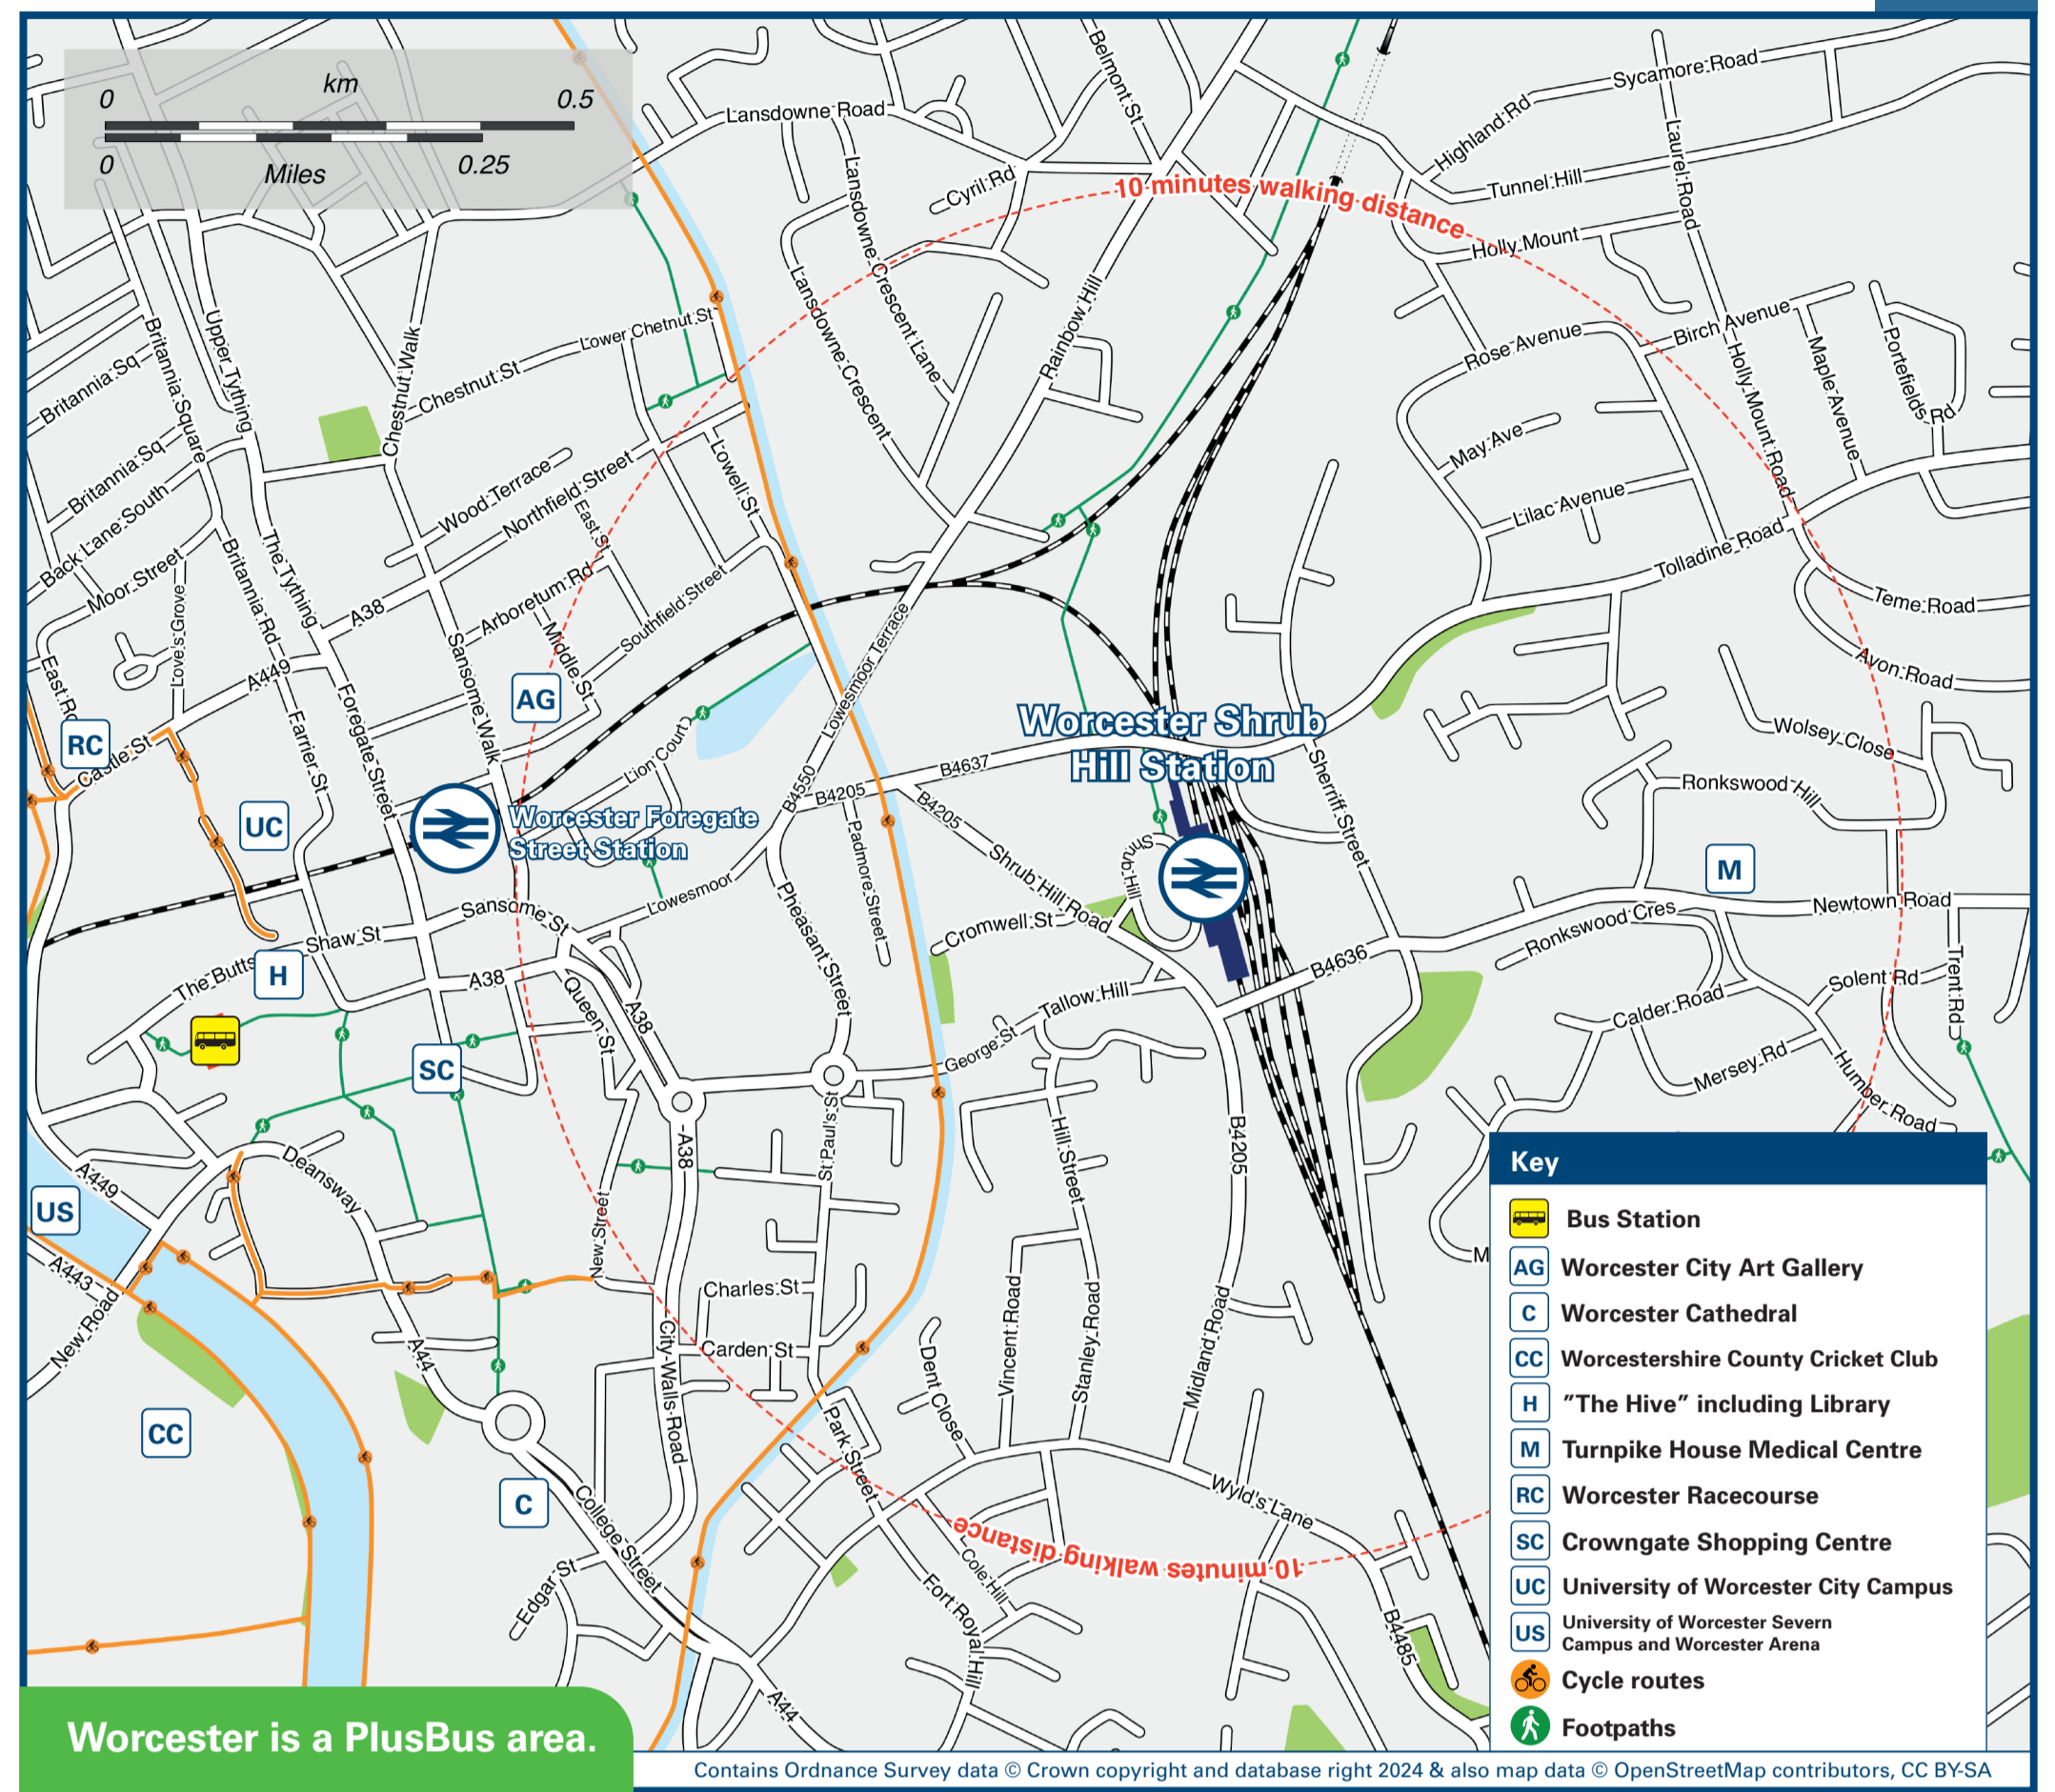

Worcester Shrub Hill Station

Onward Travel Information

Buses and Taxis

Rail replacement buses/coaches depart from bus stops on Shrub Hill Road (Stops **A** & **B** on the map above).

Local area map

Worcester is a PlusBus area.

PlusBus is a discount price 'bus pass' that you buy with your train ticket. It gives you unlimited bus travel around your chosen town, on participating buses. Visit www.plusbus.info

Main destinations by bus (Data correct at July 2024)

DESTINATION	BUS ROUTES	BUS STOP
Astwood	35	I
Astwood Bank	149	Bus Station
Barbourne	39, 144, 153#, 303, 355	Bus Station
Bevere (Green Lane Terminus)	303	Bus Station
Bewdley	296	Bus Station
Blackpole Retail Park	35	I
Brickfields	35	I
Broughton Hackett	149	Bus Station
City Centre/Bus Station @ A	24, 38, 356, W6, X38	B
	34	D
Cookhill	149	Bus Station
County Hall	28+, 45+, 149	Bus Station
Crowle	356	A
Dines Green	30, 423	Bus Station
Dormston	149	Bus Station
Droitwich Spa @	144, 153#, 355	Bus Station
Earl's Common	356	A
Fernhill Heath	144, 153#, 355	Bus Station

DESTINATION	BUS ROUTES	BUS STOP
Flyford Flavell	149	Bus Station
Grafton Flyford	356	A
Hallow	294, 296, 758	Bus Station
Henwick Park	31, 31A, 294, 296, 310, 758	Bus Station
Himbleton	356	A
Inkberrow	149	Bus Station
Martley	310, 311, 313, 314*	Bus Station
Perdiswell (Droitwich Road)	36, 144, 153#	Bus Station
Red Hill (London Road)	28, 45, 149, X50	Bus Station
Red Hill (Prestwich Avenue)	24	A
Red Hill (Sixth Form College)	28, 45, 149	Bus Station
Redditch	149	Bus Station
Ronkswood	24, 38, 356, W6, X38	A
Sale Green	356	A
Shire Business Park/The Berkeleys	34	C
Stourport-on-Severn	294, 296	Bus Station
Tibberton	356	A
Tolladine	34	C