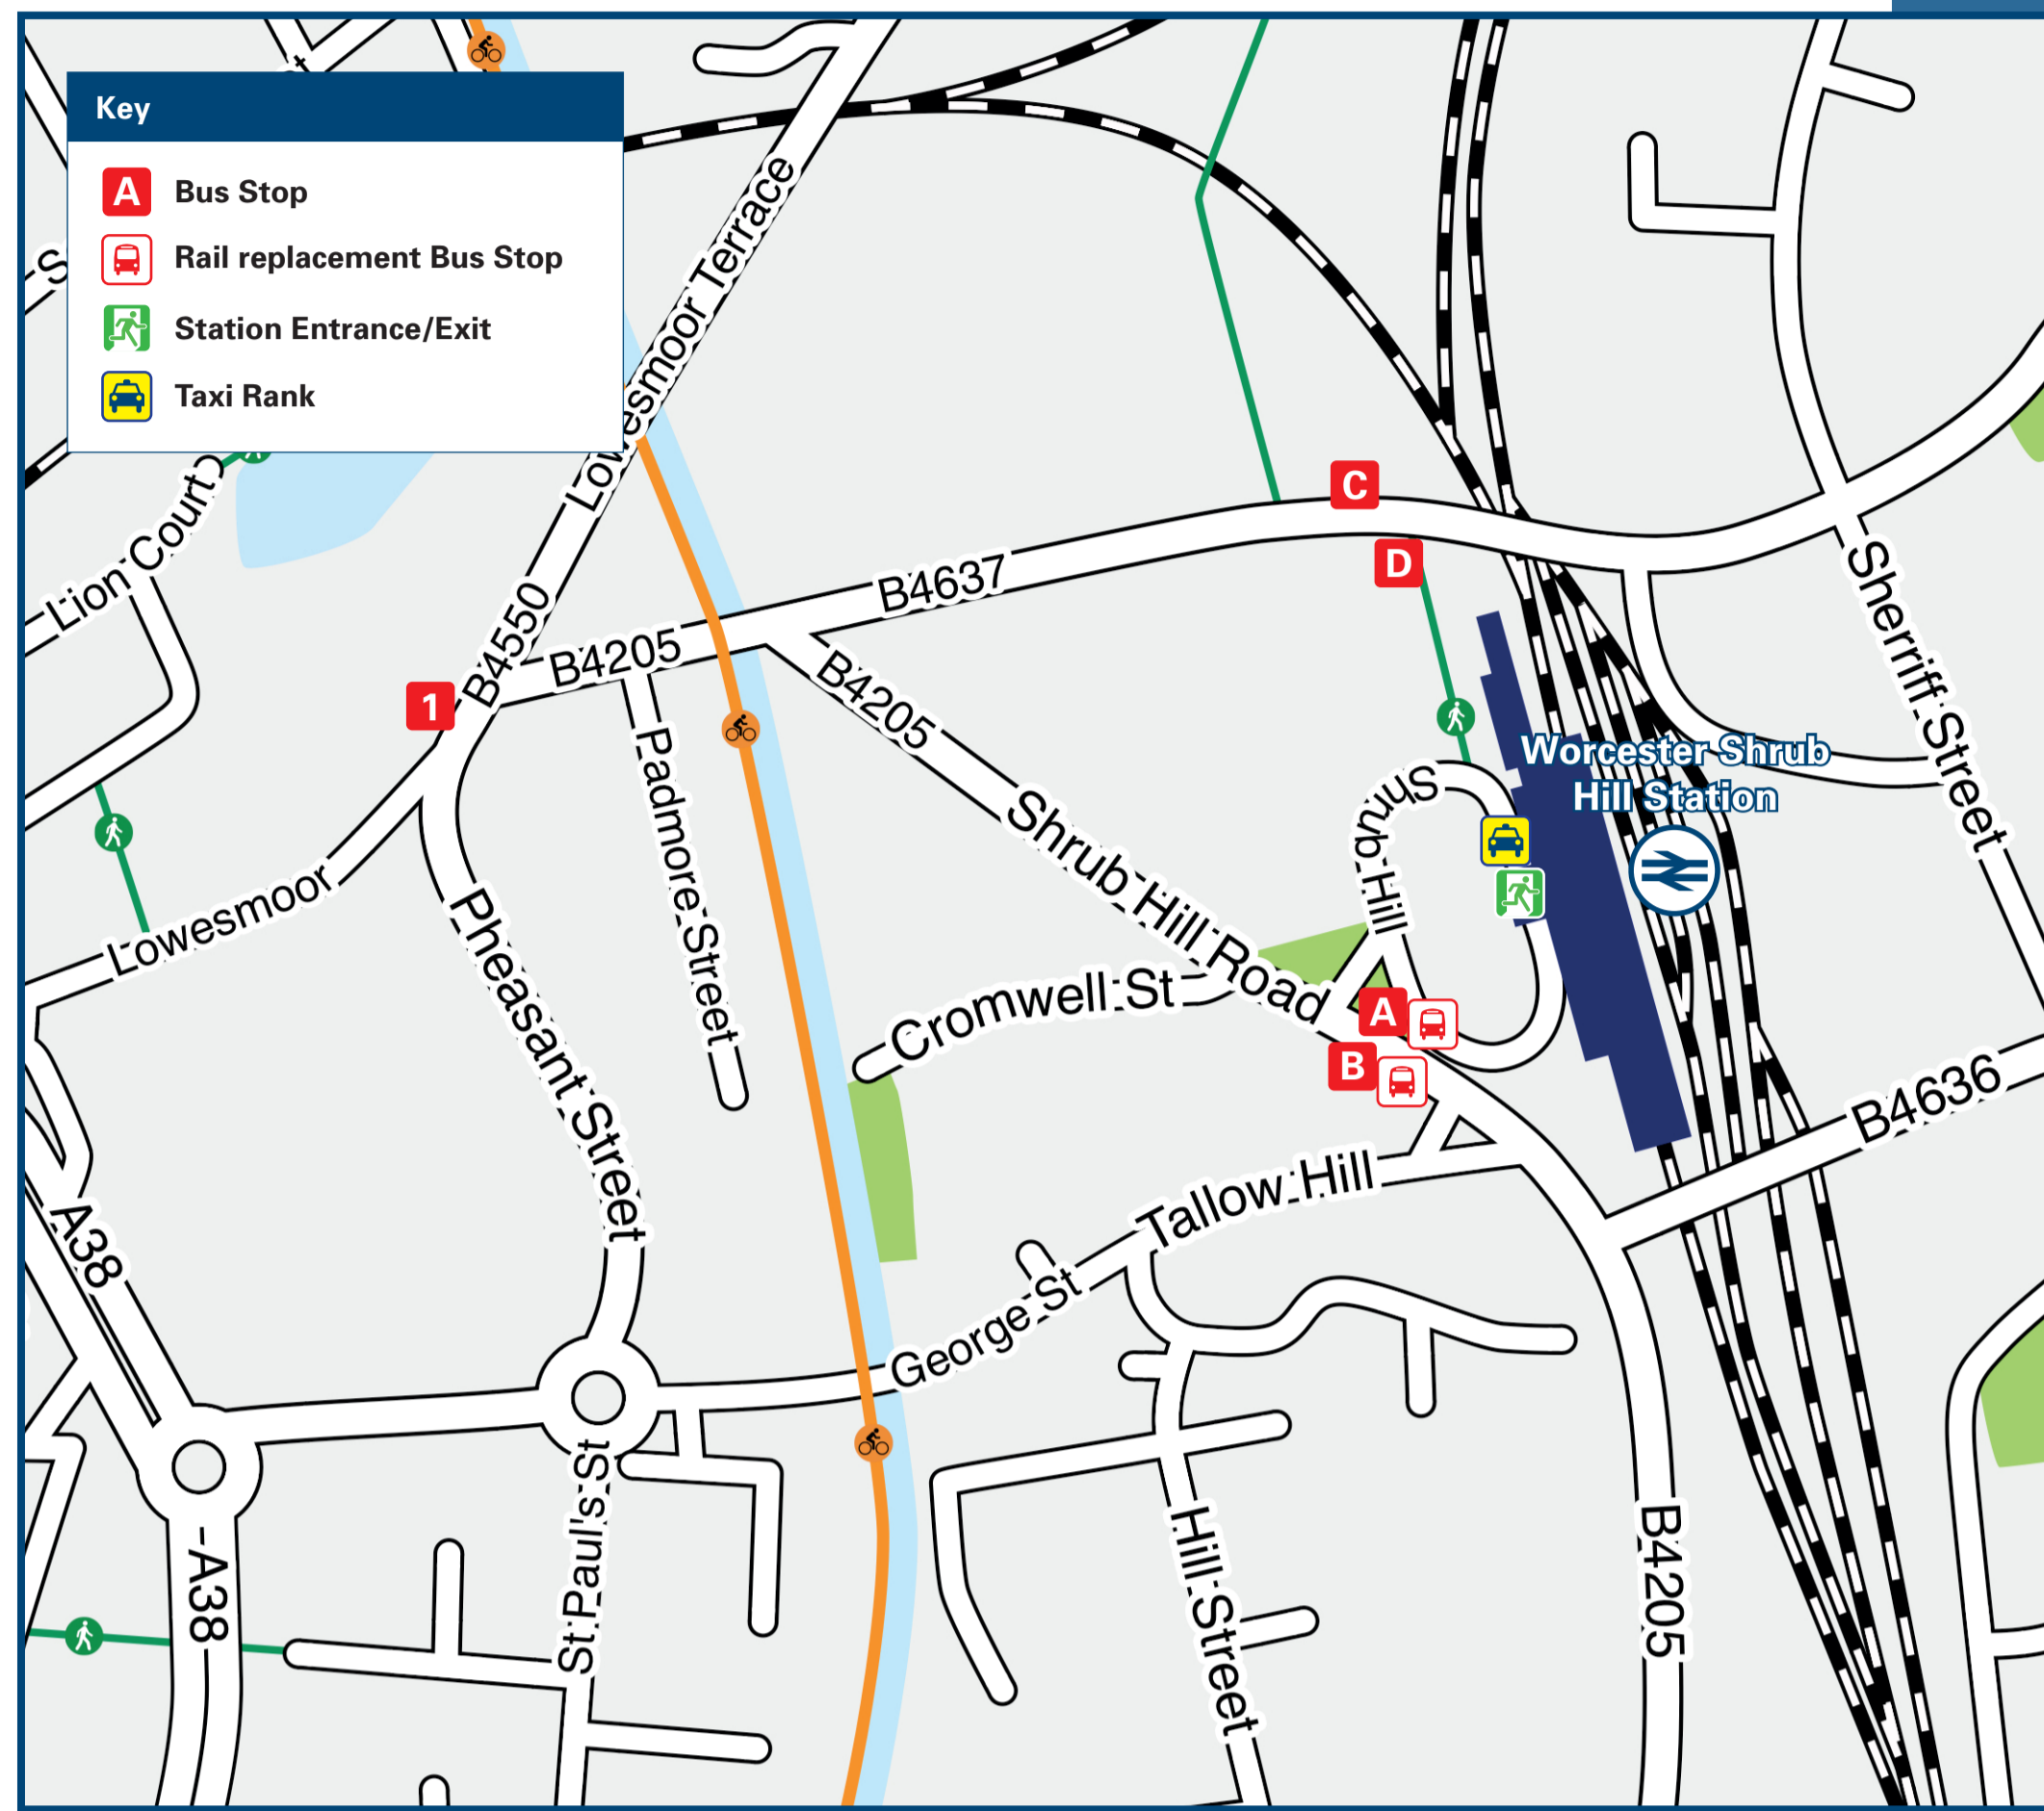

Worcester Shrub Hill Station

Onward Travel Information

Buses and Taxis

Rail replacement buses/coaches depart from bus stops on Shrub Hill Road (Stops **A** & **B** on the map above).

Local area map

Worcester is a PlusBus area.

DESTINATION	BUS ROUTES	BUS STOP
Astwood	35	I
Astwood Bank	149	Bus Station
Barbourne	39, 144, 153#, 303, 355	Bus Station
Bevere (Green Lane Terminus)	303	Bus Station
Bewdley	296	Bus Station
Blackpole Retail Park	35	I
Brickfields	35	I
Broughton Hackett	149	Bus Station
City Centre/Bus Station @ A	24, 38, 356, W6, X38	B
	34	D
Cookhill	149	Bus Station
County Hall	28+, 45+, 149	Bus Station
Crowle	356	A
Dines Green	30, 423	Bus Station
Dormston	149	Bus Station
Droitwich Spa @	144, 153#, 355	Bus Station
Earl's Common	356	A
Fernhill Heath	144, 153#, 355	Bus Station

DESTINATION	BUS ROUTES	BUS STOP
Flyford Flavell	149	Bus Station
Grafton Flyford	356	A
Hallow	294, 296, 758	Bus Station
Henwick Park	31, 31A, 294, 296, 310, 758	Bus Station
Himbleton	356	A
Inkberrow	149	Bus Station
Martley	310, 311, 313, 314*	Bus Station
Perdiswell (Droitwich Road)	36, 144, 153#	Bus Station
Red Hill (London Road)	28, 45, 149, X50	Bus Station
Red Hill (Prestwich Avenue)	24	A
Red Hill (Sixth Form College)	28, 45, 149	Bus Station
Redditch	149	Bus Station
Ronkswood	24, 38, 356, W6, X38	A
Sale Green	356	A
Shire Business Park/The Berkeleys	34	C
Stourport-on-Severn	294, 296	Bus Station
Tibberton	356	A
Tolladine	34	C

DESTINATION	BUS ROUTES	BUS STOP
University of Worcester (St John's Campus)	31, 31A, U1 [^]	Bus Station
Upton Snodsbury	149	Bus Station
Warndon	34	C
Woodgreen	34	C
Worcestershire Parkway Station @	X50	Bus Station
Worcestershire Royal Hospital	38, 356, W6, X38	A
Worcester Six Business Park (Coneybury Road)	W6	C