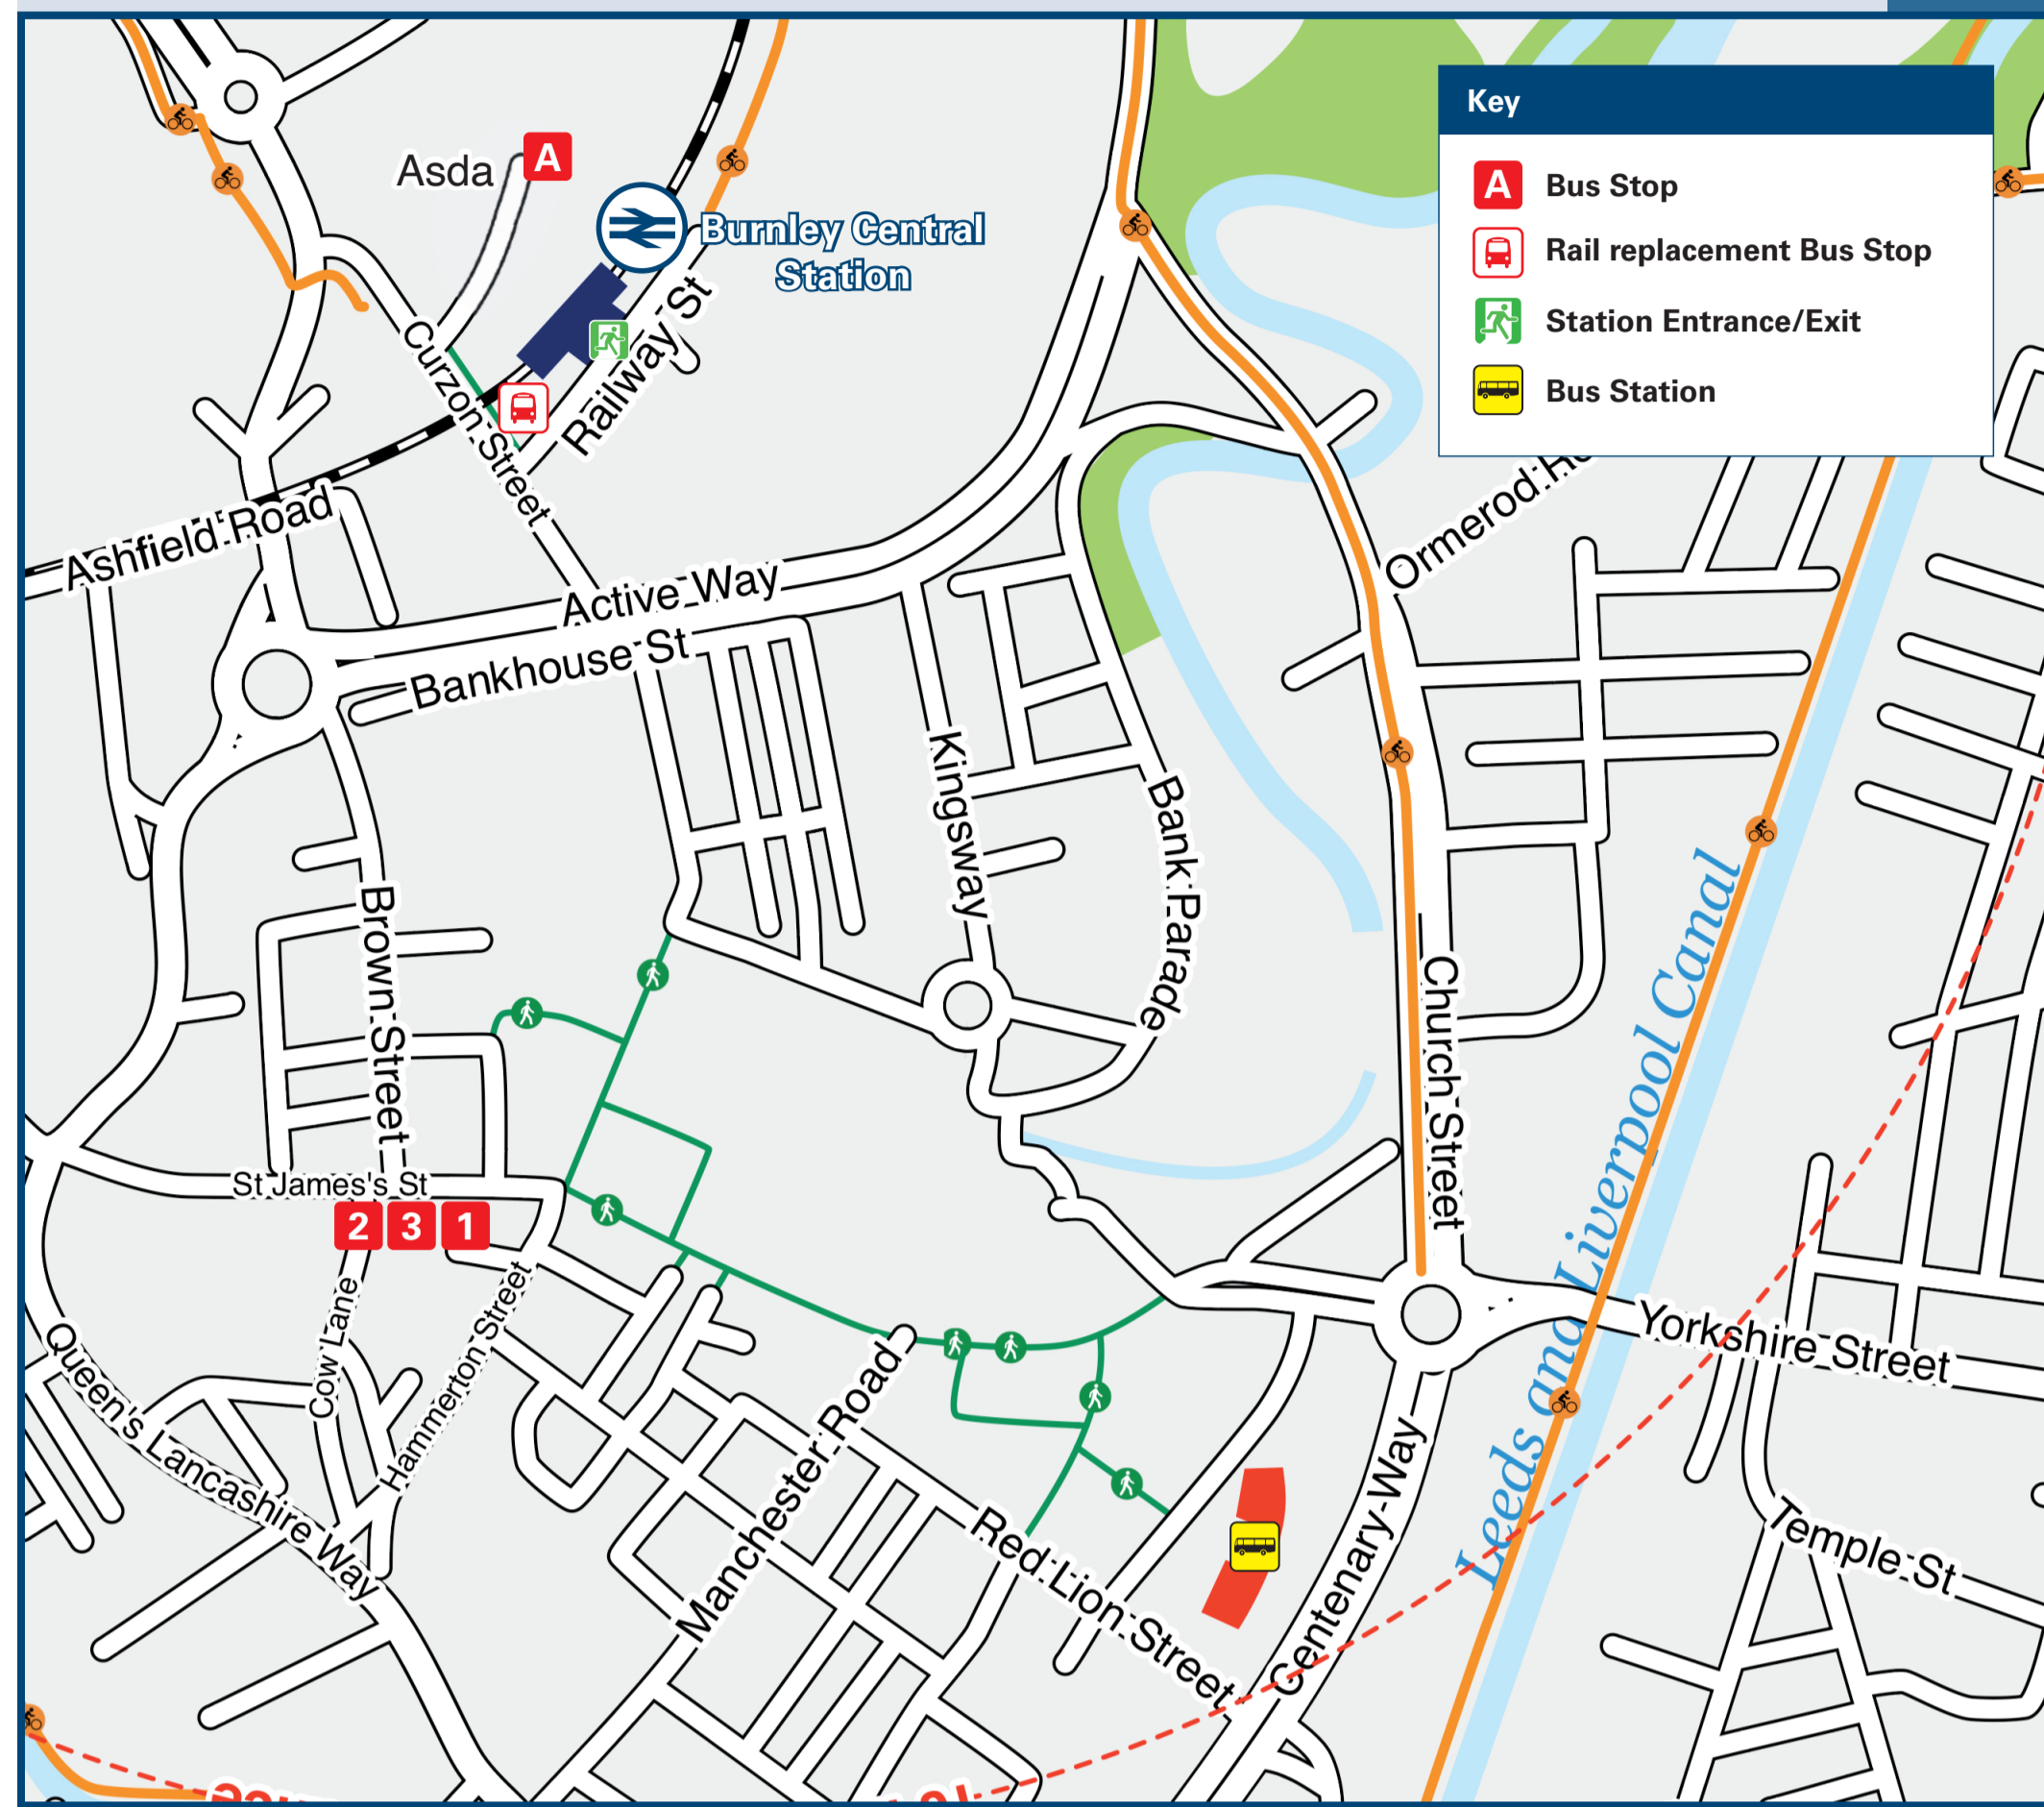

Burnley Central Station

Onward Travel Information

Buses

Rail replacement buses depart from Curzon Street, adjacent to the railway bridge.