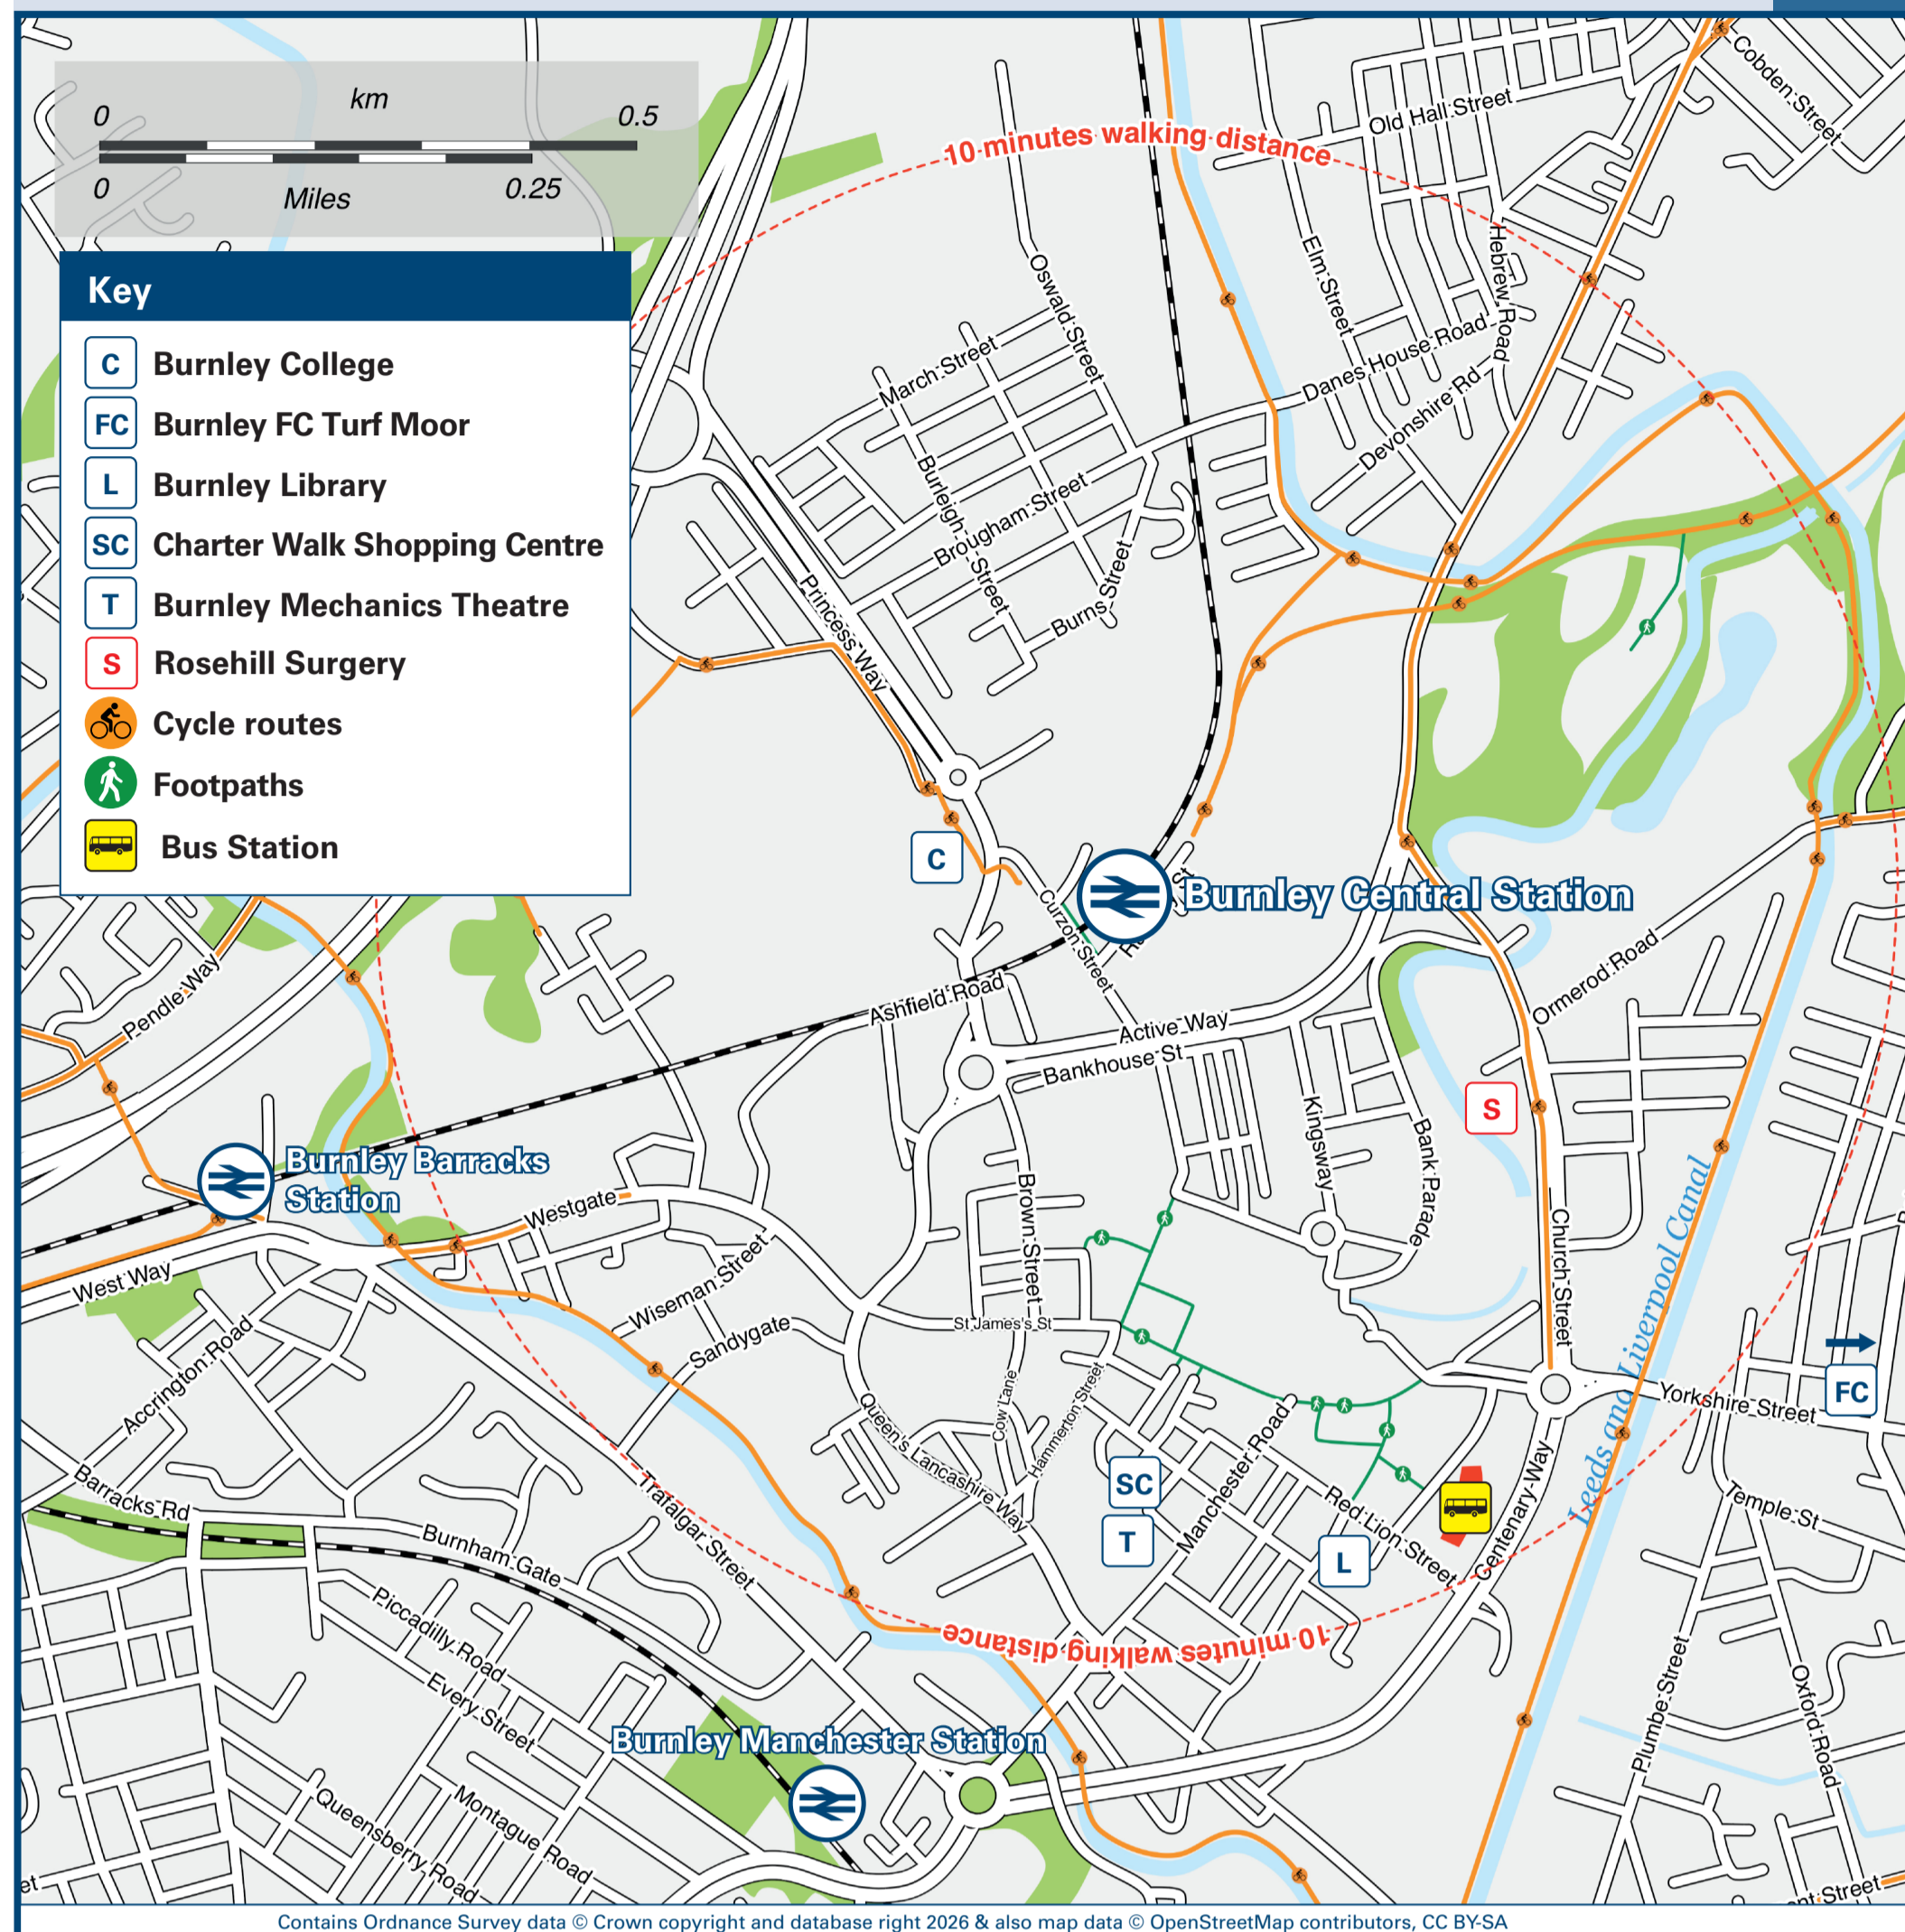

Local area map

Main destinations by bus

(Data correct at February 2026)

DESTINATION	BUS ROUTES	BUS STOP
Accrington	M1	S1, Bus Stn Stand 1*
Altham	152	S1, Bus Stn Stand 1*
Bacup	8	Bus Stn Stand 5*
Barnoldswick	M5, M6	Bus Stn Stand 2*
Barrowford	65	S1, Bus Stn Stand 1*
	2	Bus Stn Stand 1*
	152	S1, Bus Stn Stand 1*
Blackburn	HS1#	S1
Bleak House (Burnley)	1	Bus Stn Stand 6*
Brierfield	M3, M4, M5, M6	Bus Stn Stand 2*
Burnley Bus Station	60	Asda A
	60	Asda A
Burnley General Hospital	HS1#	S3
	2, 5	Bus Stn Stand 1*
Burnley Manchester Road Station	(20-25 minutes walk, please see Local Area Map)	
	62	Bus Stn Stand 3*
	X43	Bus Stn Stand 3*
Bury	483	3, 3, 3, 3*
Clayton-le-Moors	152	S1, Bus Stn Stand 1*
Clifton Farm (Shops)	63	S2, Bus Stn Stand 1*
Clitheroe	M2	S1, Bus Stn Stand 1*
	64	S2, Bus Stn Stand 1*
	60	Asda A
Colne	2	Bus Stn Stand 1*
	M3, M4, M5, M6	Bus Stn Stand 2*
Crawshawbooth	X43	Bus Stn Stand 3*
Duke Bar	5	Bus Stn Stand 1*
	M3, M4, M5, M6	Bus Stn Stand 2*
Earby	M5	Bus Stn Stand 2*
Edenfield	483	Bus Stn Stand 3*
Fence	65	S1, Bus Stn Stand 1*
Gawthorpe Hall National Trust (Padiham - alight Milton Street)	152, M1, M2	S1
	64, 152, M1, M2	Bus Stn Stand 4*, 3*
Hapton	M1	S1, Bus Stn Stand 1*
Harle Syke	5	Bus Stn Stand 1*

DESTINATION	BUS ROUTES	BUS STOP
Higham	65	S1, Bus Stn Stand 1*
Higherford	2	Bus Stn Stand 1*
Huncoat	M1	S1, Bus Stn Stand 1*
Keighley	M4	Bus Stn Stand 2*
Kibble Bank	60	Asda A
Laneshaw Bridge	2, 2A	Bus Stn Stand 1*
Lower House	M4	Bus Stn Stand 2*
	64	S2, Bus Stn Stand 3*
Manchester City Centre	X43	Bus Stn Stand 3*
Marsden Cross	60	Asda A
	2, 2A	Bus Stn Stand 1*
Marsden Park	60	Asda A
	60	Asda A
	65	S1, Bus Stn Stand 1*
Nelson	2, 2A	Bus Stn Stand 1*
	M3, M4, M5, M6	Bus Stn Stand 2*
	65, 152, M1, M2	S1
Padiham	152, M1, M2	Bus Stn Stand 4*
	64, 65	Bus Stn Stand 3*
	3, 4	Bus Stn Stand 3*
Pike Hill	591	Bus Stn Stand 6*
Preston	152	S1, Bus Stn Stand 4*
Prestwich Hospital	X43	Bus Stn Stand 3*
	483(via Waterfoot)	Bus Stn Stand 3*
Rawtenstall	X43(Direct)	Bus Stn Stand 3*
Read	M2	S1, Bus Stn Stand 4*
Reedley (Colne Road)	M3, M4, M5, M6	Bus Stn Stand 2*
Reedley Hollows	60	Asda A
Rishton	152	S1, Bus Stn Stand 4*
	65	S1
	5, 64	S2
Rose Grove	5, 64, 65	Bus Stn Stand 7*, 3*, 3*
Rose Hill (Burnley)	62	Bus Stn Stand 3*
	X43	Bus Stn Stand 3*
Royal Blackburn Hospital	HS1#	S1
Sabden	64	S2, Bus Stn Stand 3*

DESTINATION	BUS ROUTES	BUS STOP
Skipton	M6	Bus Stn Stand 2*
Stoops Estate	1	Bus Stn Stand 3*
Summit (Manchester Road Burnley)	X43	Bus Stn Stand 3*
Thornon-in-Craven	M6	Bus Stn Stand 2*
Towneley Hall Gates	8, 483	Bus Stn Stand 3*
Trawden	M3	Bus Stn Stand 2*
Waterfoot	483	Bus Stn Stand 3*
	M2	S1, Bus Stn Stand 1*
Whalley	64	S2, Bus Stn Stand 3*
Wheatley Lane	65	S1, Bus Stn Stand 3*
	65, 152, M1, M2	S1
	64	S2
Whitegate	64, 65, 152, M1, M2	Bus Stn Stand 4*, 3*, 3*
Worsthorne	4	Bus Stn Stand 3*

Notes