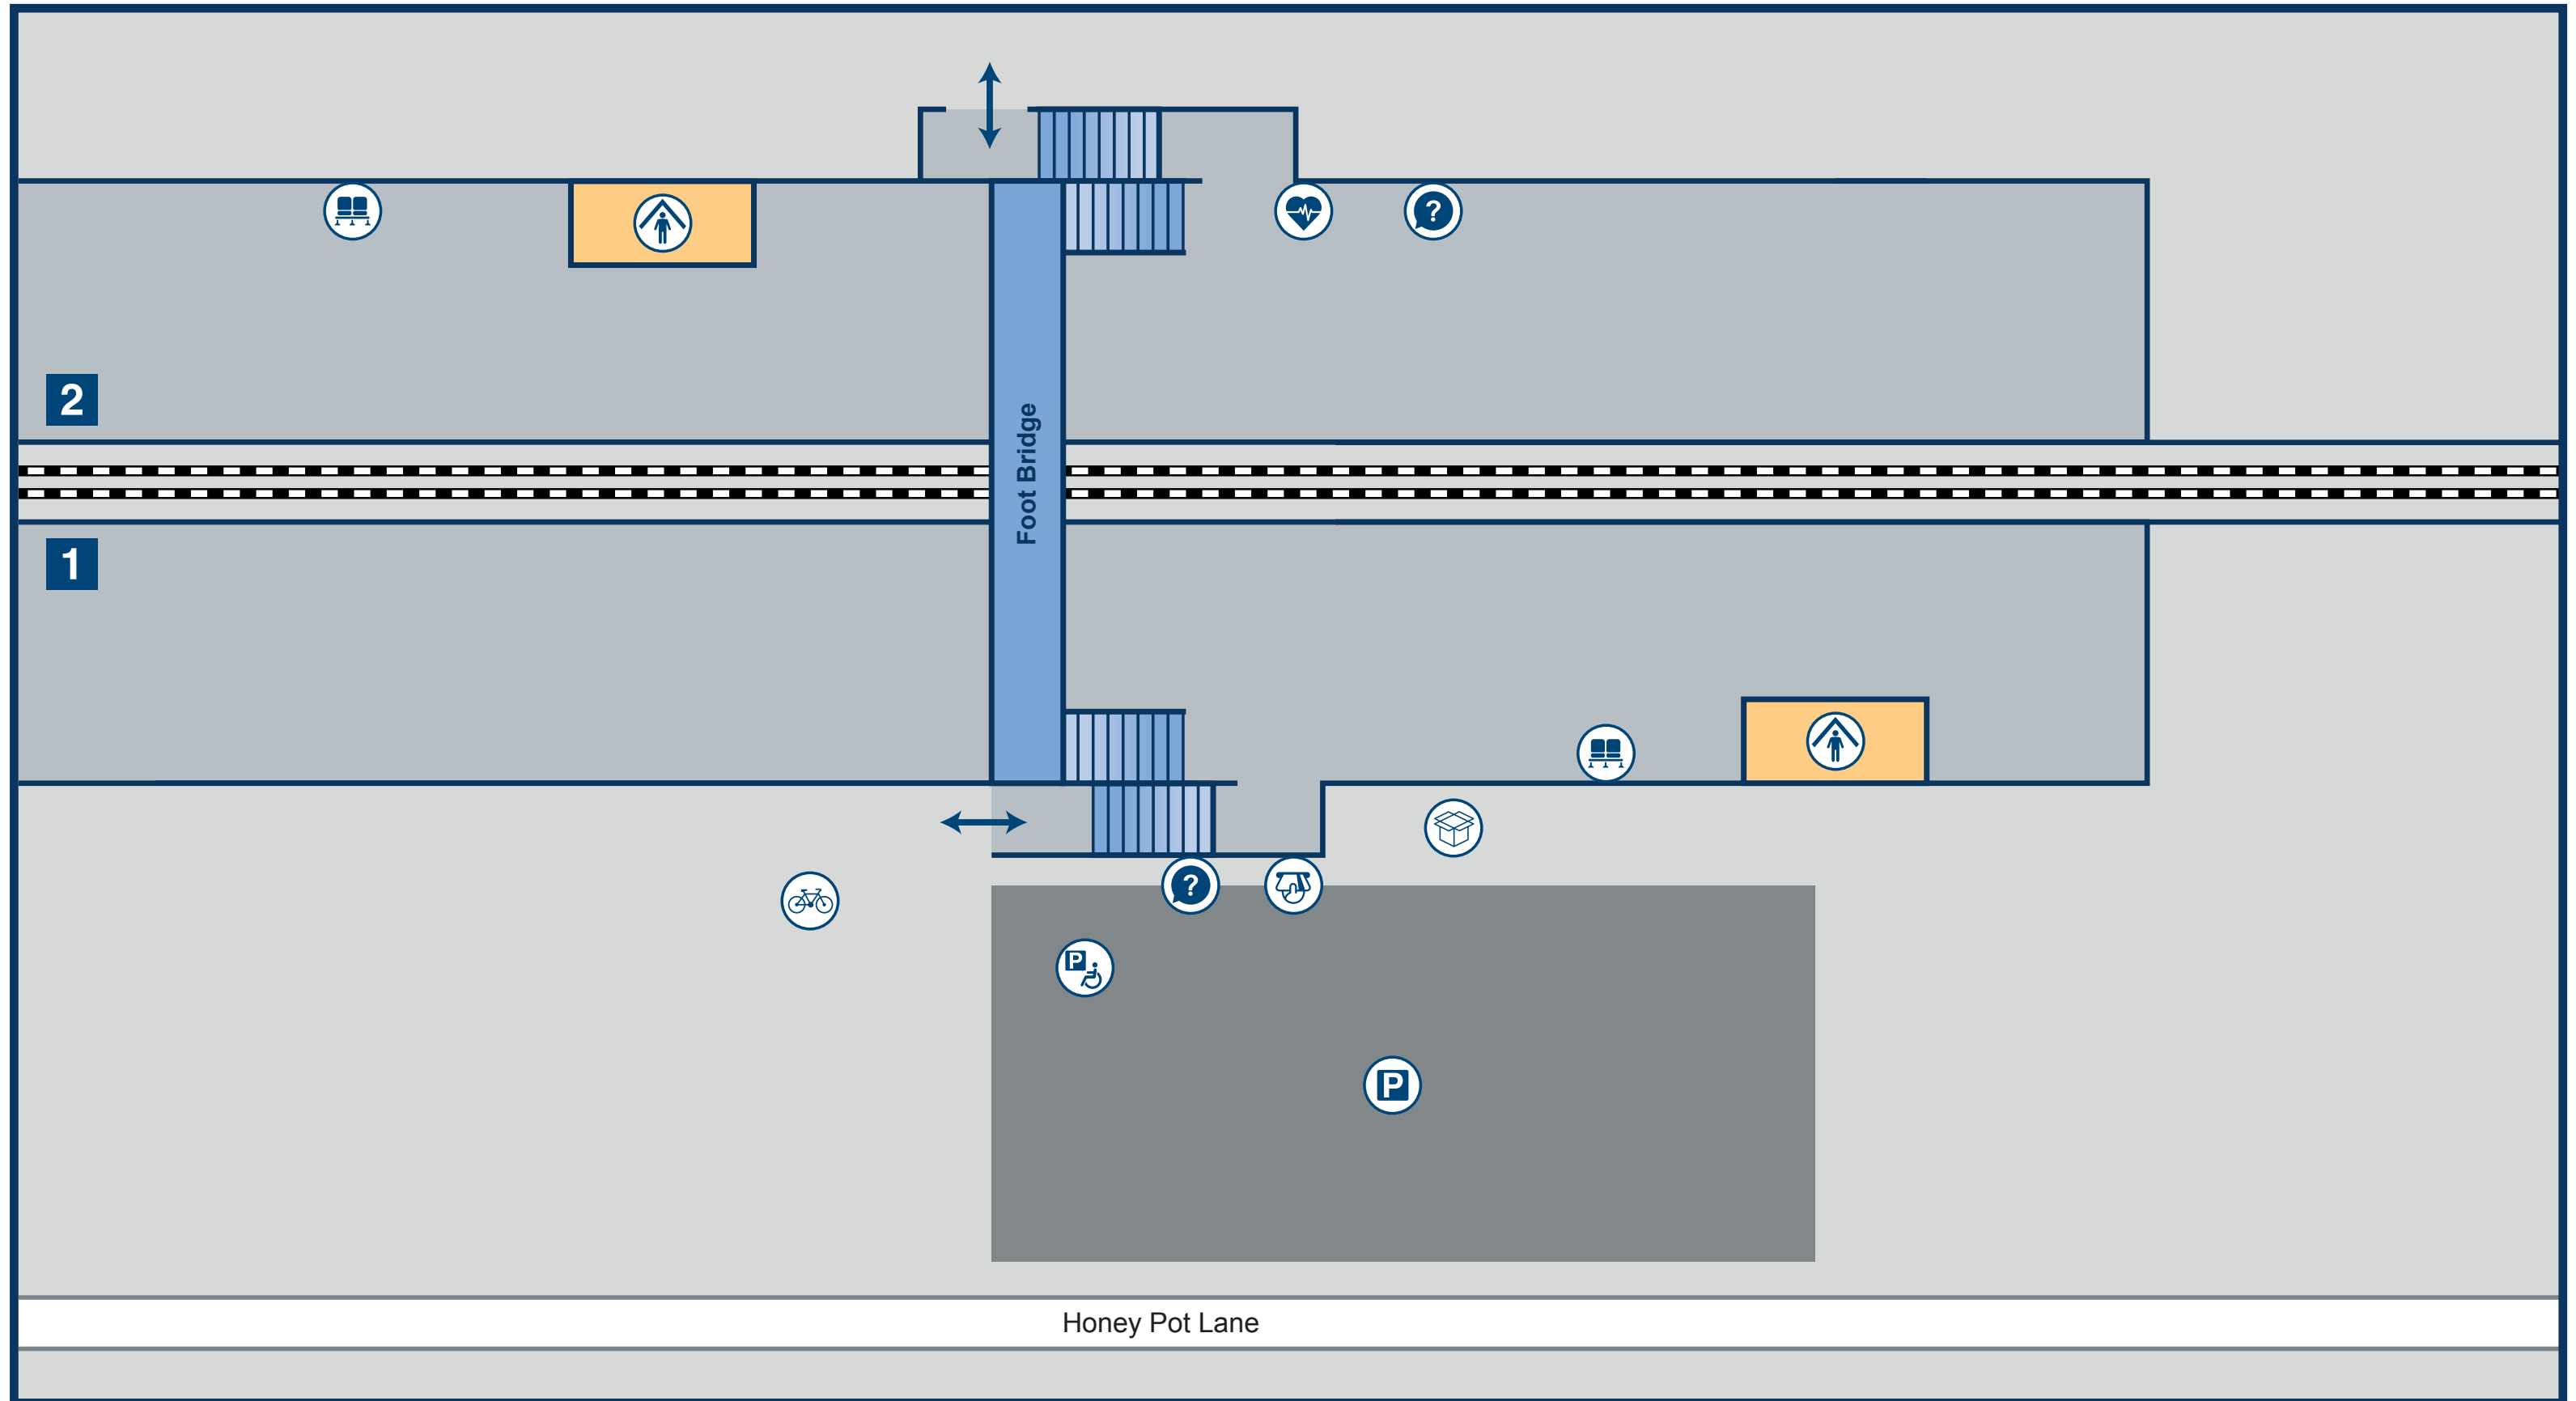

# Kemsing Station Plan

## Key

- |   |   |  |  |
|---|---|--|--|
|  Car Park      |  Disabled Parking |  Parcel Hub |  Shelter        |
|  Cycle Rack    |  Entrance / Exit  |  Platform   |  Ticket Machine |
|  Defibrillator |  Help Point       |  Seats      |  |