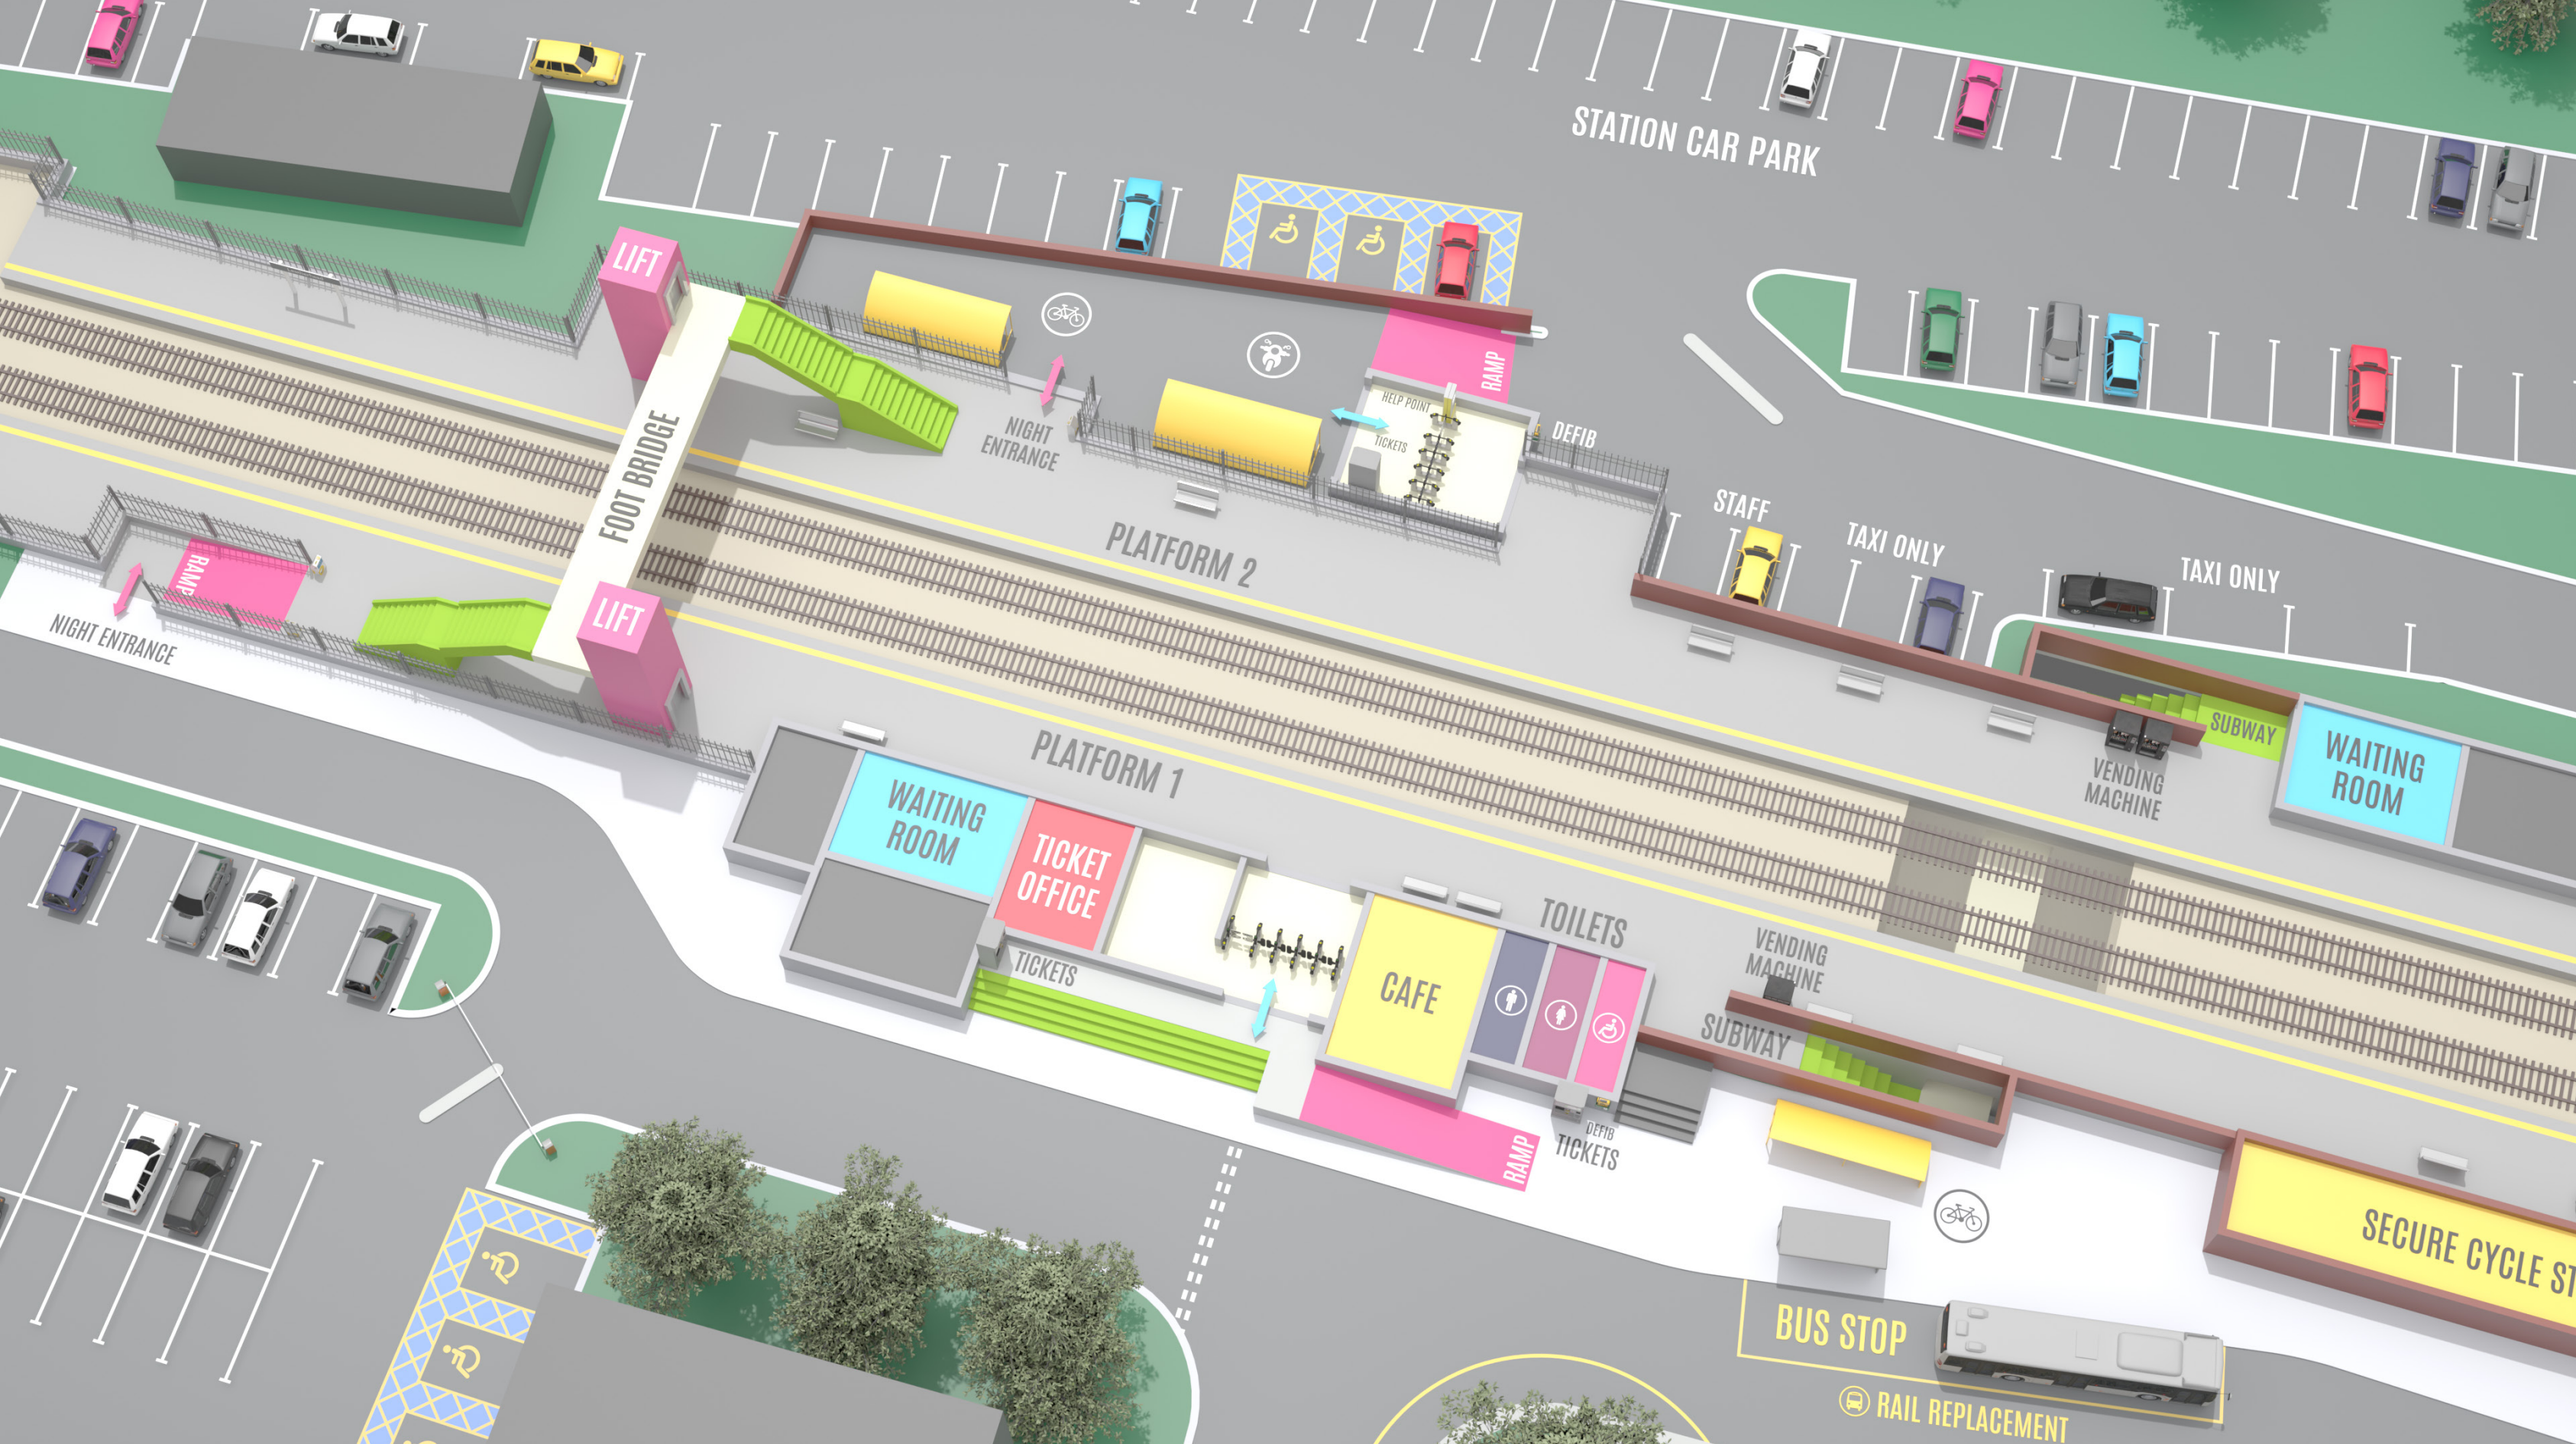

# Leatherhead Station Plan

STATION CAR PARK

LIFT  
FOOT BRIDGE  
LIFT

NIGHT ENTRANCE

PLATFORM 2

HELP POINT  
TICKETS

DEFIB

STAFF

TAXI ONLY

TAXI ONLY

NIGHT ENTRANCE

PLATFORM 1

WAITING ROOM

TICKET OFFICE

TICKETS

CAFE

TOILETS

VENDING MACHINE

WAITING ROOM

SUBWAY

VENDING MACHINE

SUBWAY

SECURE CYCLE STORAGE

BUS STOP

RAIL REPLACEMENT