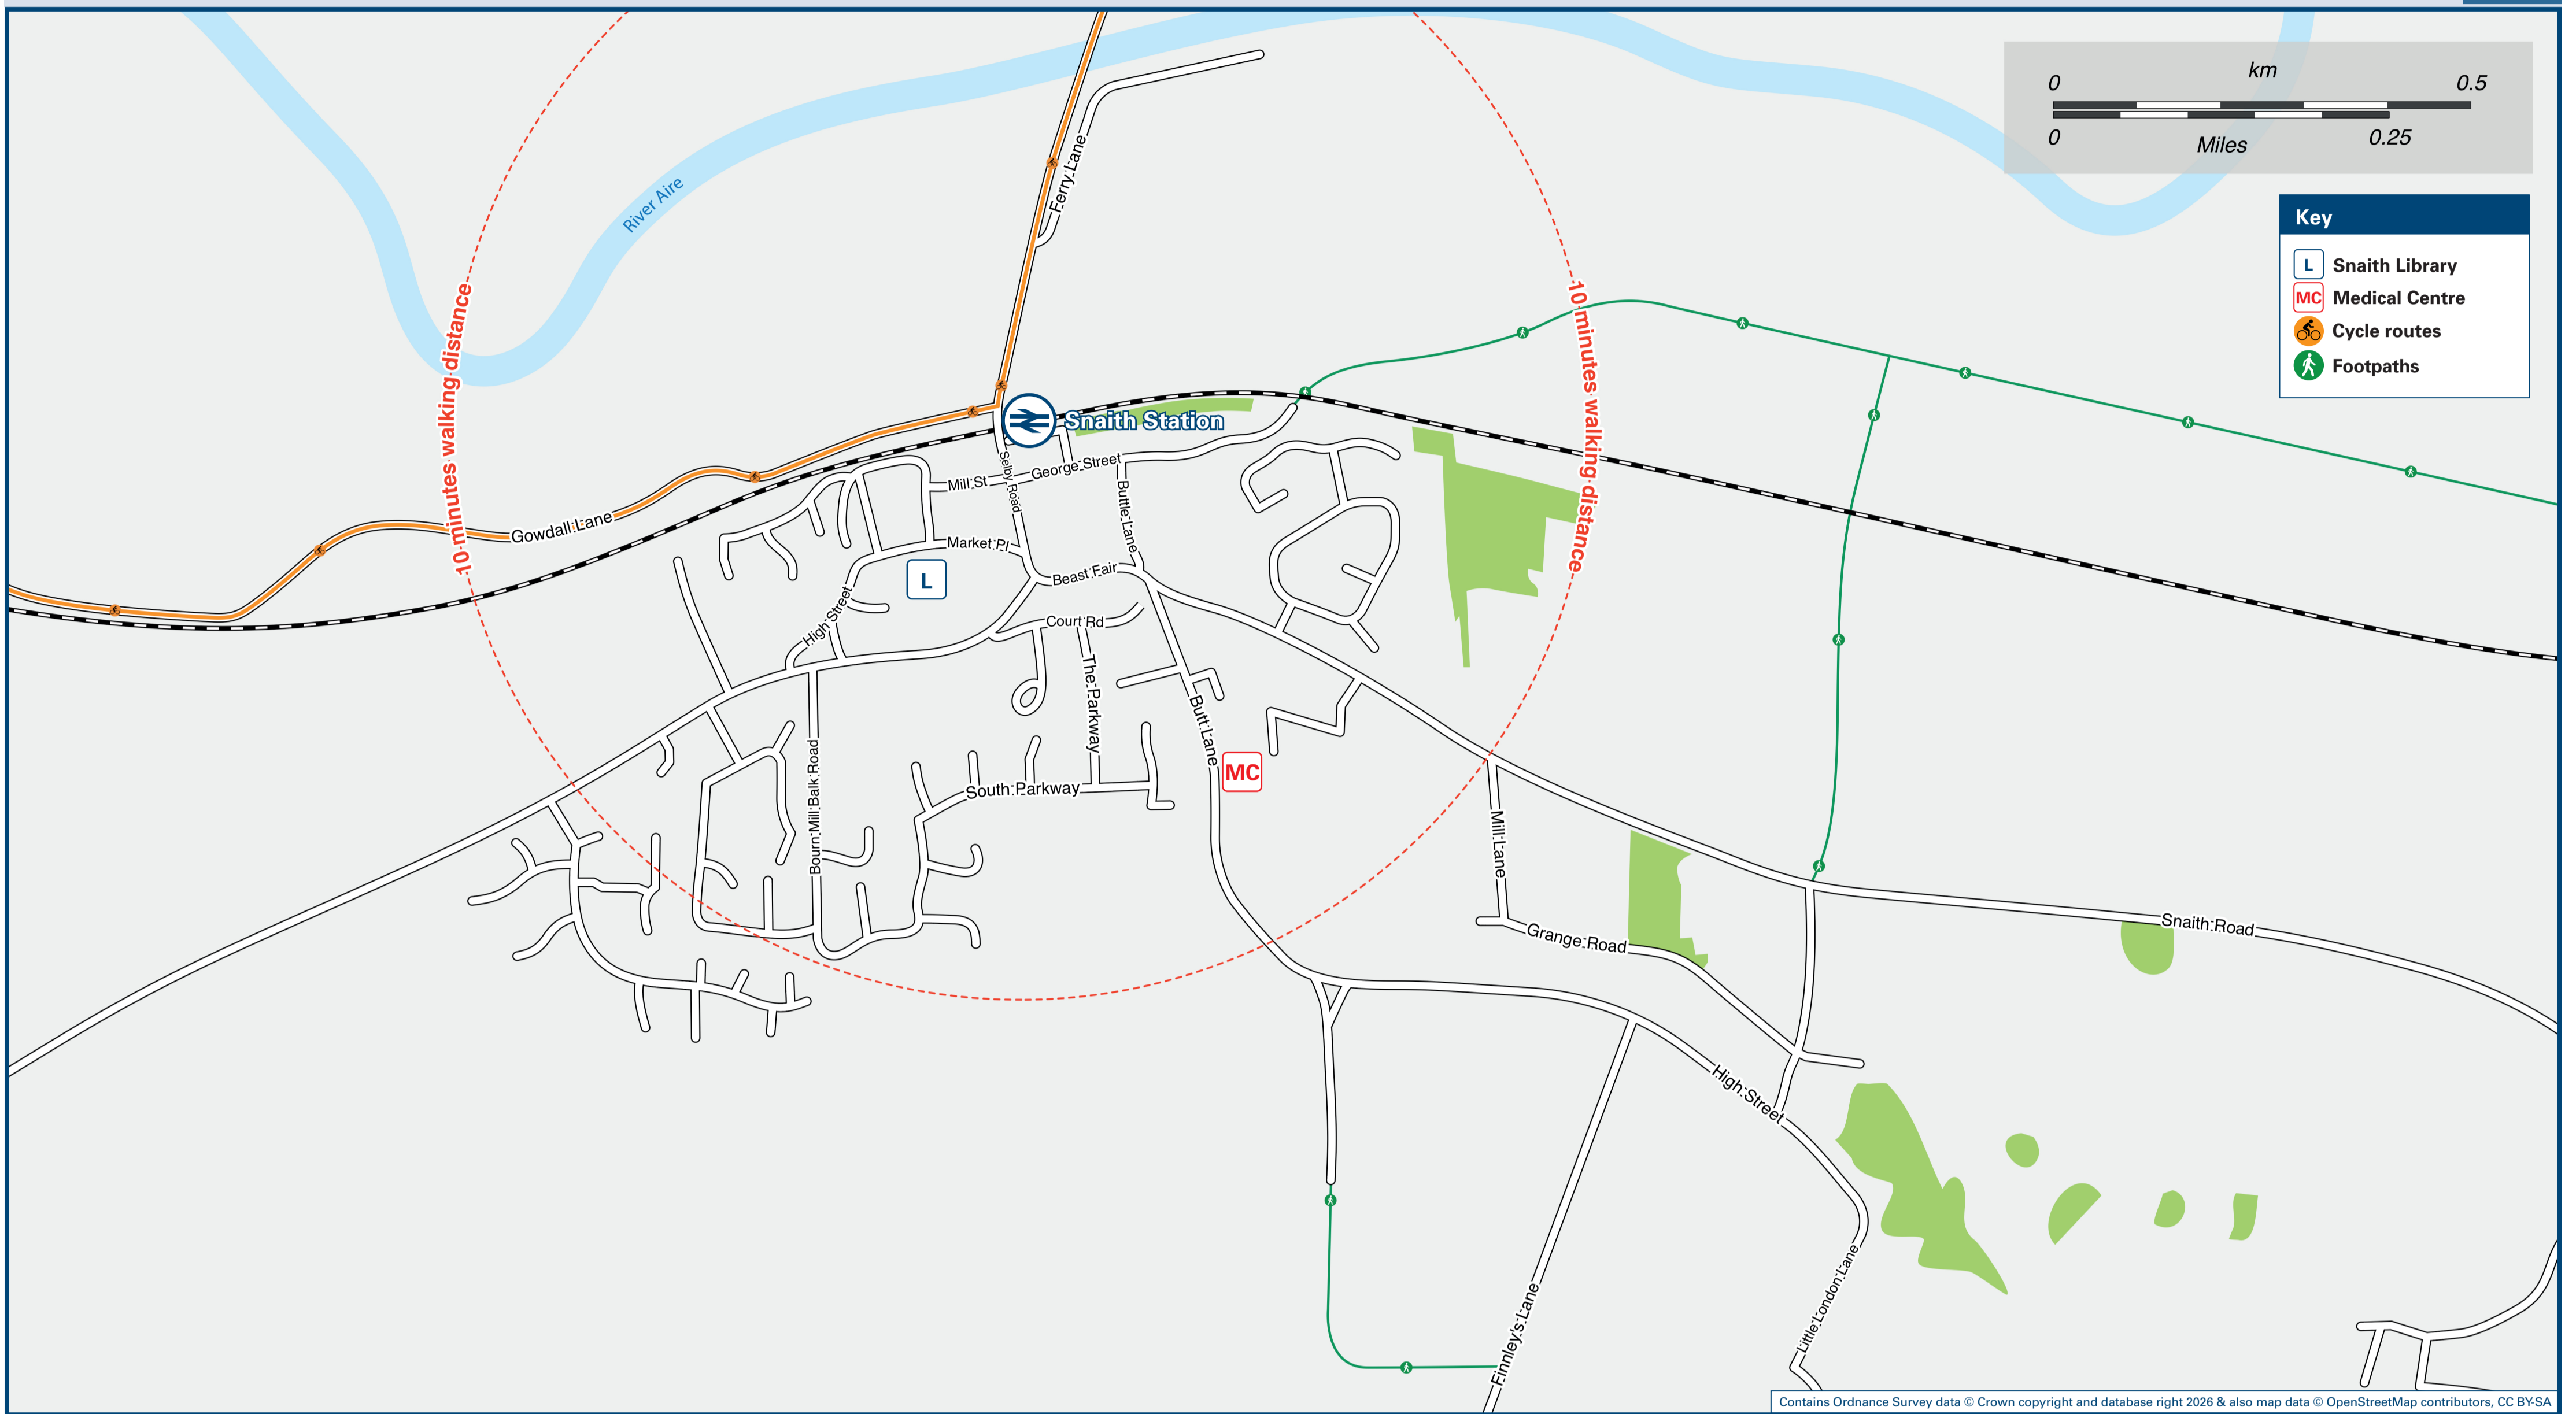

Snaith Station

Onward Travel Information

Local area map