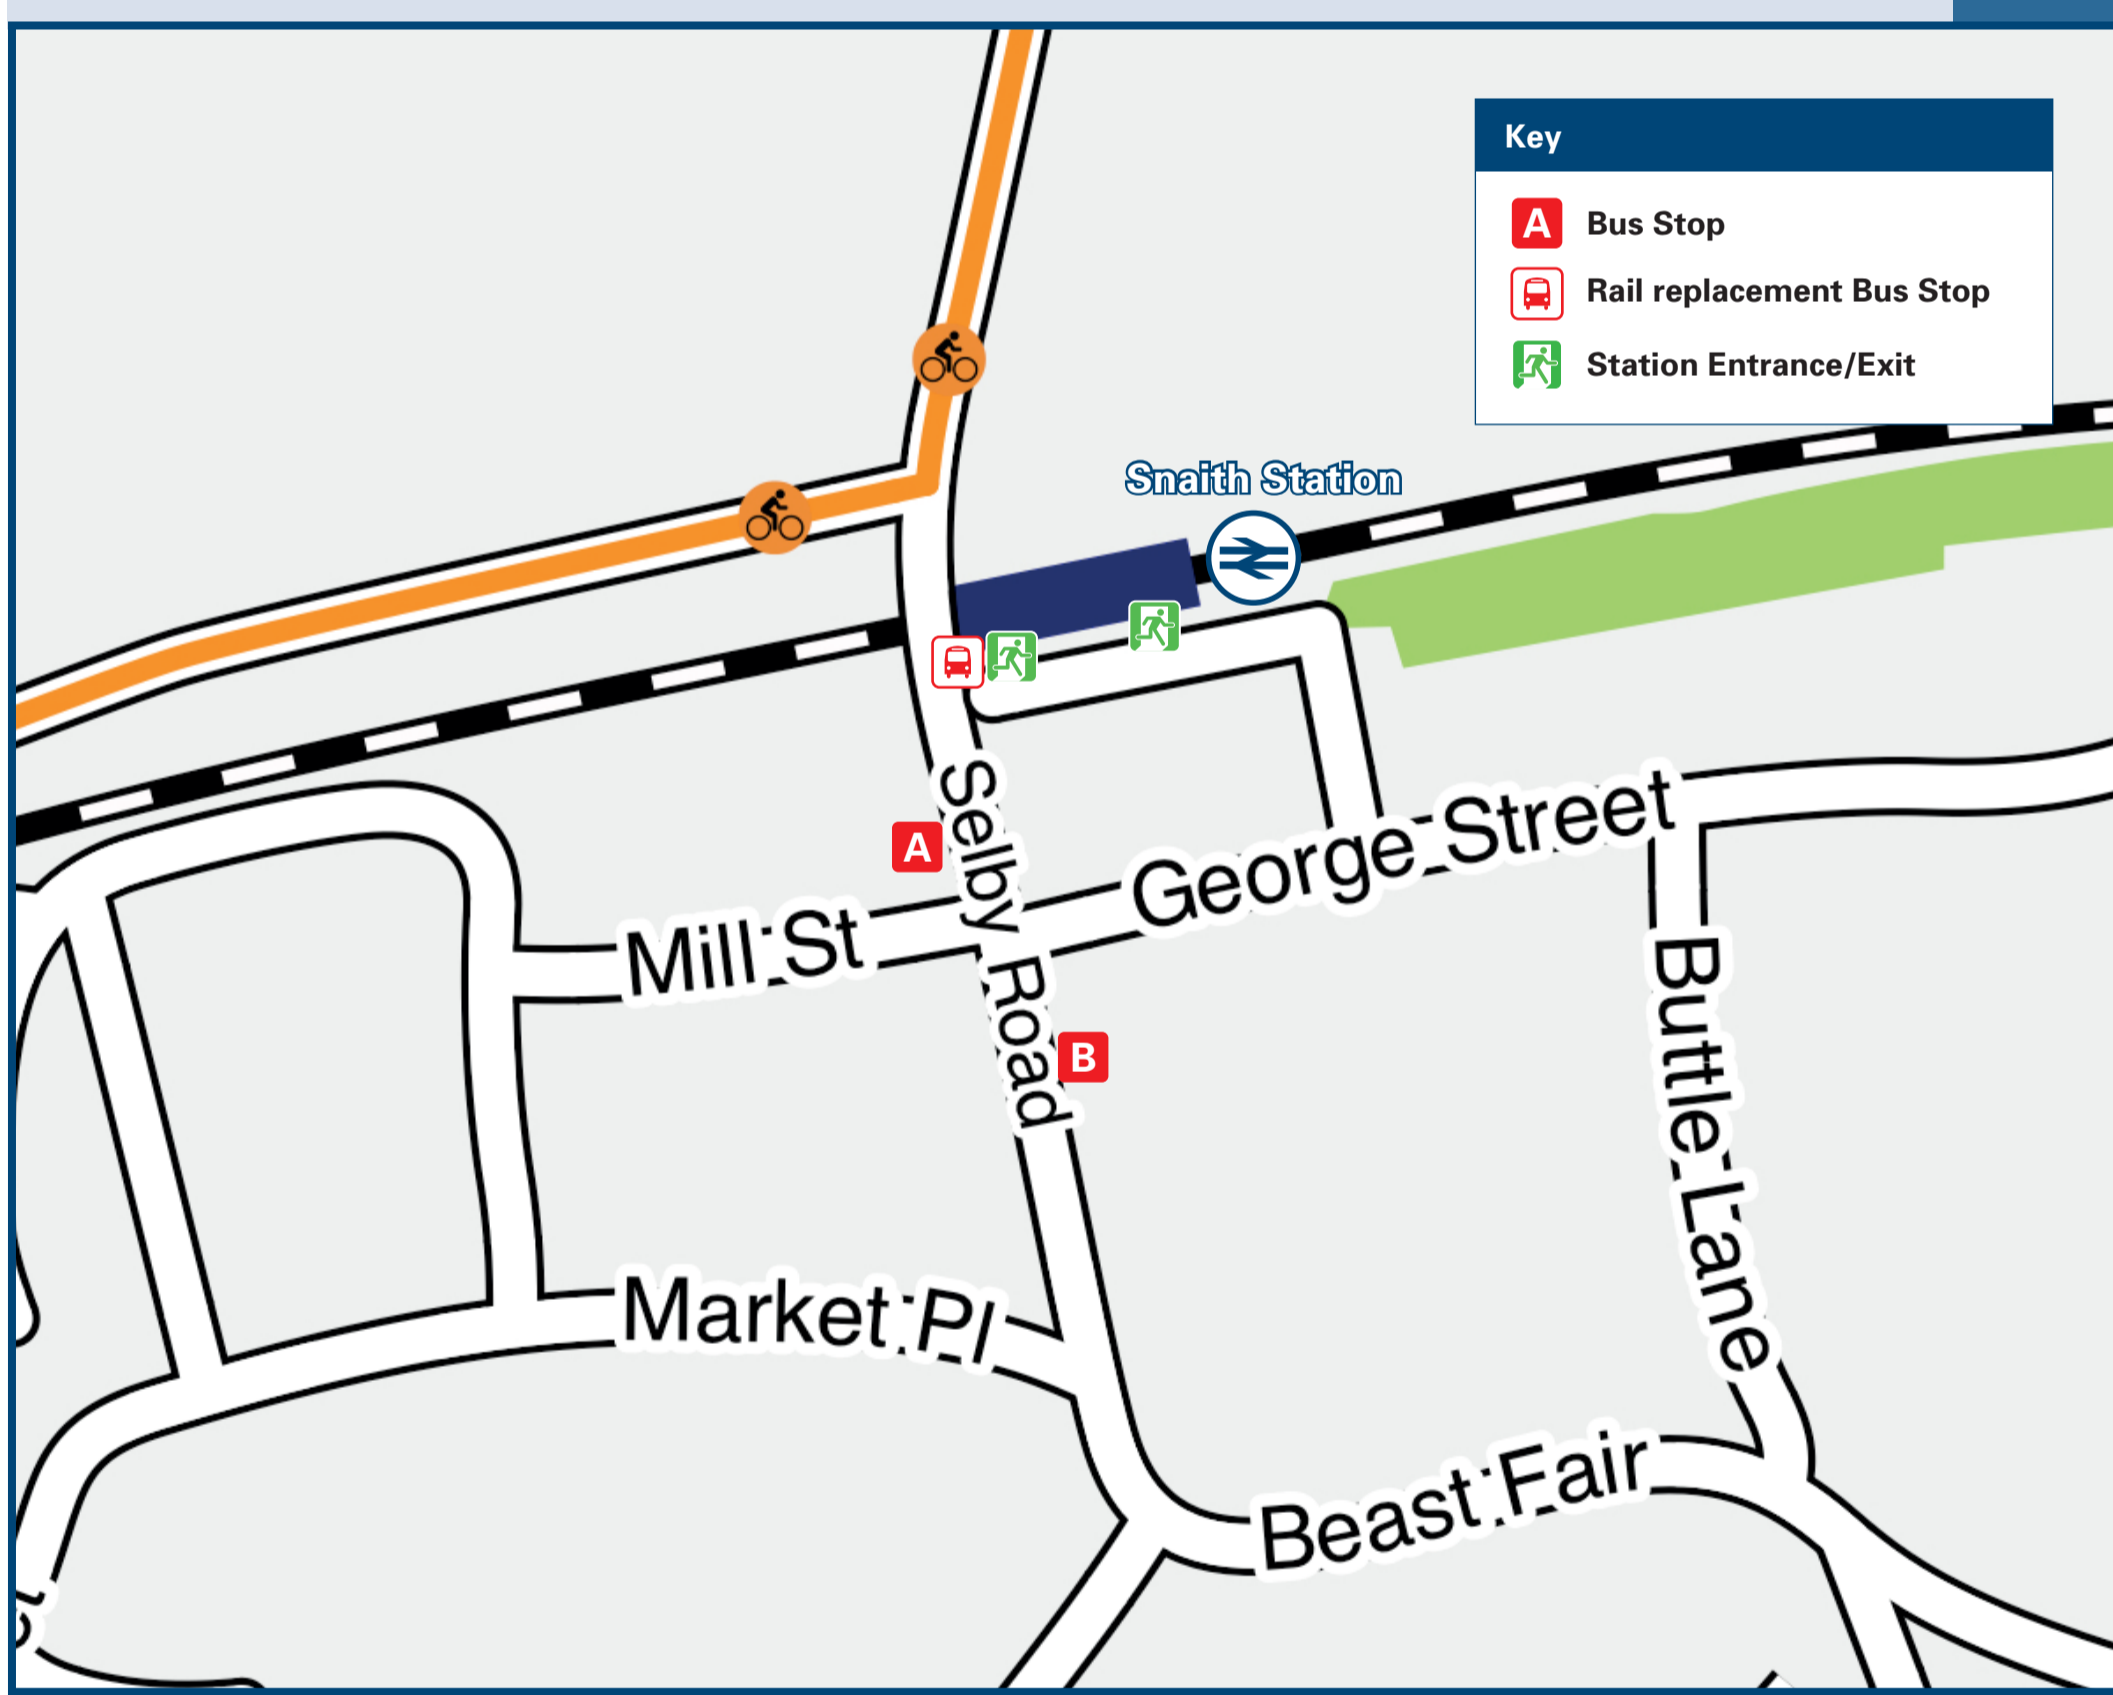

Buses

Rail replacement buses pick-up/drop-off adjacent to the Level Crossing.

Main destinations by bus

(Data correct at February 2026)

DESTINATION	BUS ROUTES	BUS STOP
Airmyn	401	B
Barlow	401	A
Brayton	401	A
Camblesforth	401	A
Carlton	401	A
Goole	401	B
Goole Hospital	401	B
Rawcliffe	401	B
Selby	401	A
West Cowick	401	B

Notes

Bus route 401 operates a daily service.
For bus times and days of operation please contact Traveline on www.traveline.info or call: 0871 200 22 33
 Direct trains operate to this destination from this station.

Taxis

Snaith Station has no taxi rank or cab office. Advance booking is essential, please consider using the following local operators: (Inclusion of this number doesn't represent any endorsement of the taxi firm)

21 Cars Selby
01757 212 121

Jimmy's Taxis
07849 918 023

Taxi4You Selby
07944 976 446

Further information about all onward travel

Local Cycle Info eastriding.gov.uk For more information about cycle routes.	National Cycle Info walkwheelcycletrust.org.uk	Bus Times See timetable displays at bus stops. www.traveline.info 0871 200 22 33 calls cost 13p per minute plus your phone company's access charge	PlusBus plusbus.info PlusBus is a discount price 'bus pass' that you buy with your train ticket. It gives you unlimited bus travel around your chosen town, on participating buses. Visit www.plusbus.info

National Rail Enquiries

Online nationalrail.co.uk	NRE App Free National Rail Enquiries app for iOS and Android	Social Media facebook.com/nationalrailenq @nationalrailenq	Alert Me You can sign up to Alert Me messages on the National Rail Enquiries website where you can receive train and platform notifications directly to your smart phone. nationalrail.co.uk/alertme	Contact Centre 03457 48 49 50 Calls cost no more than calls to geographic numbers (01 or 02) and may be recorded.	PlusBike nationalrail.co.uk/plusbike For more information.