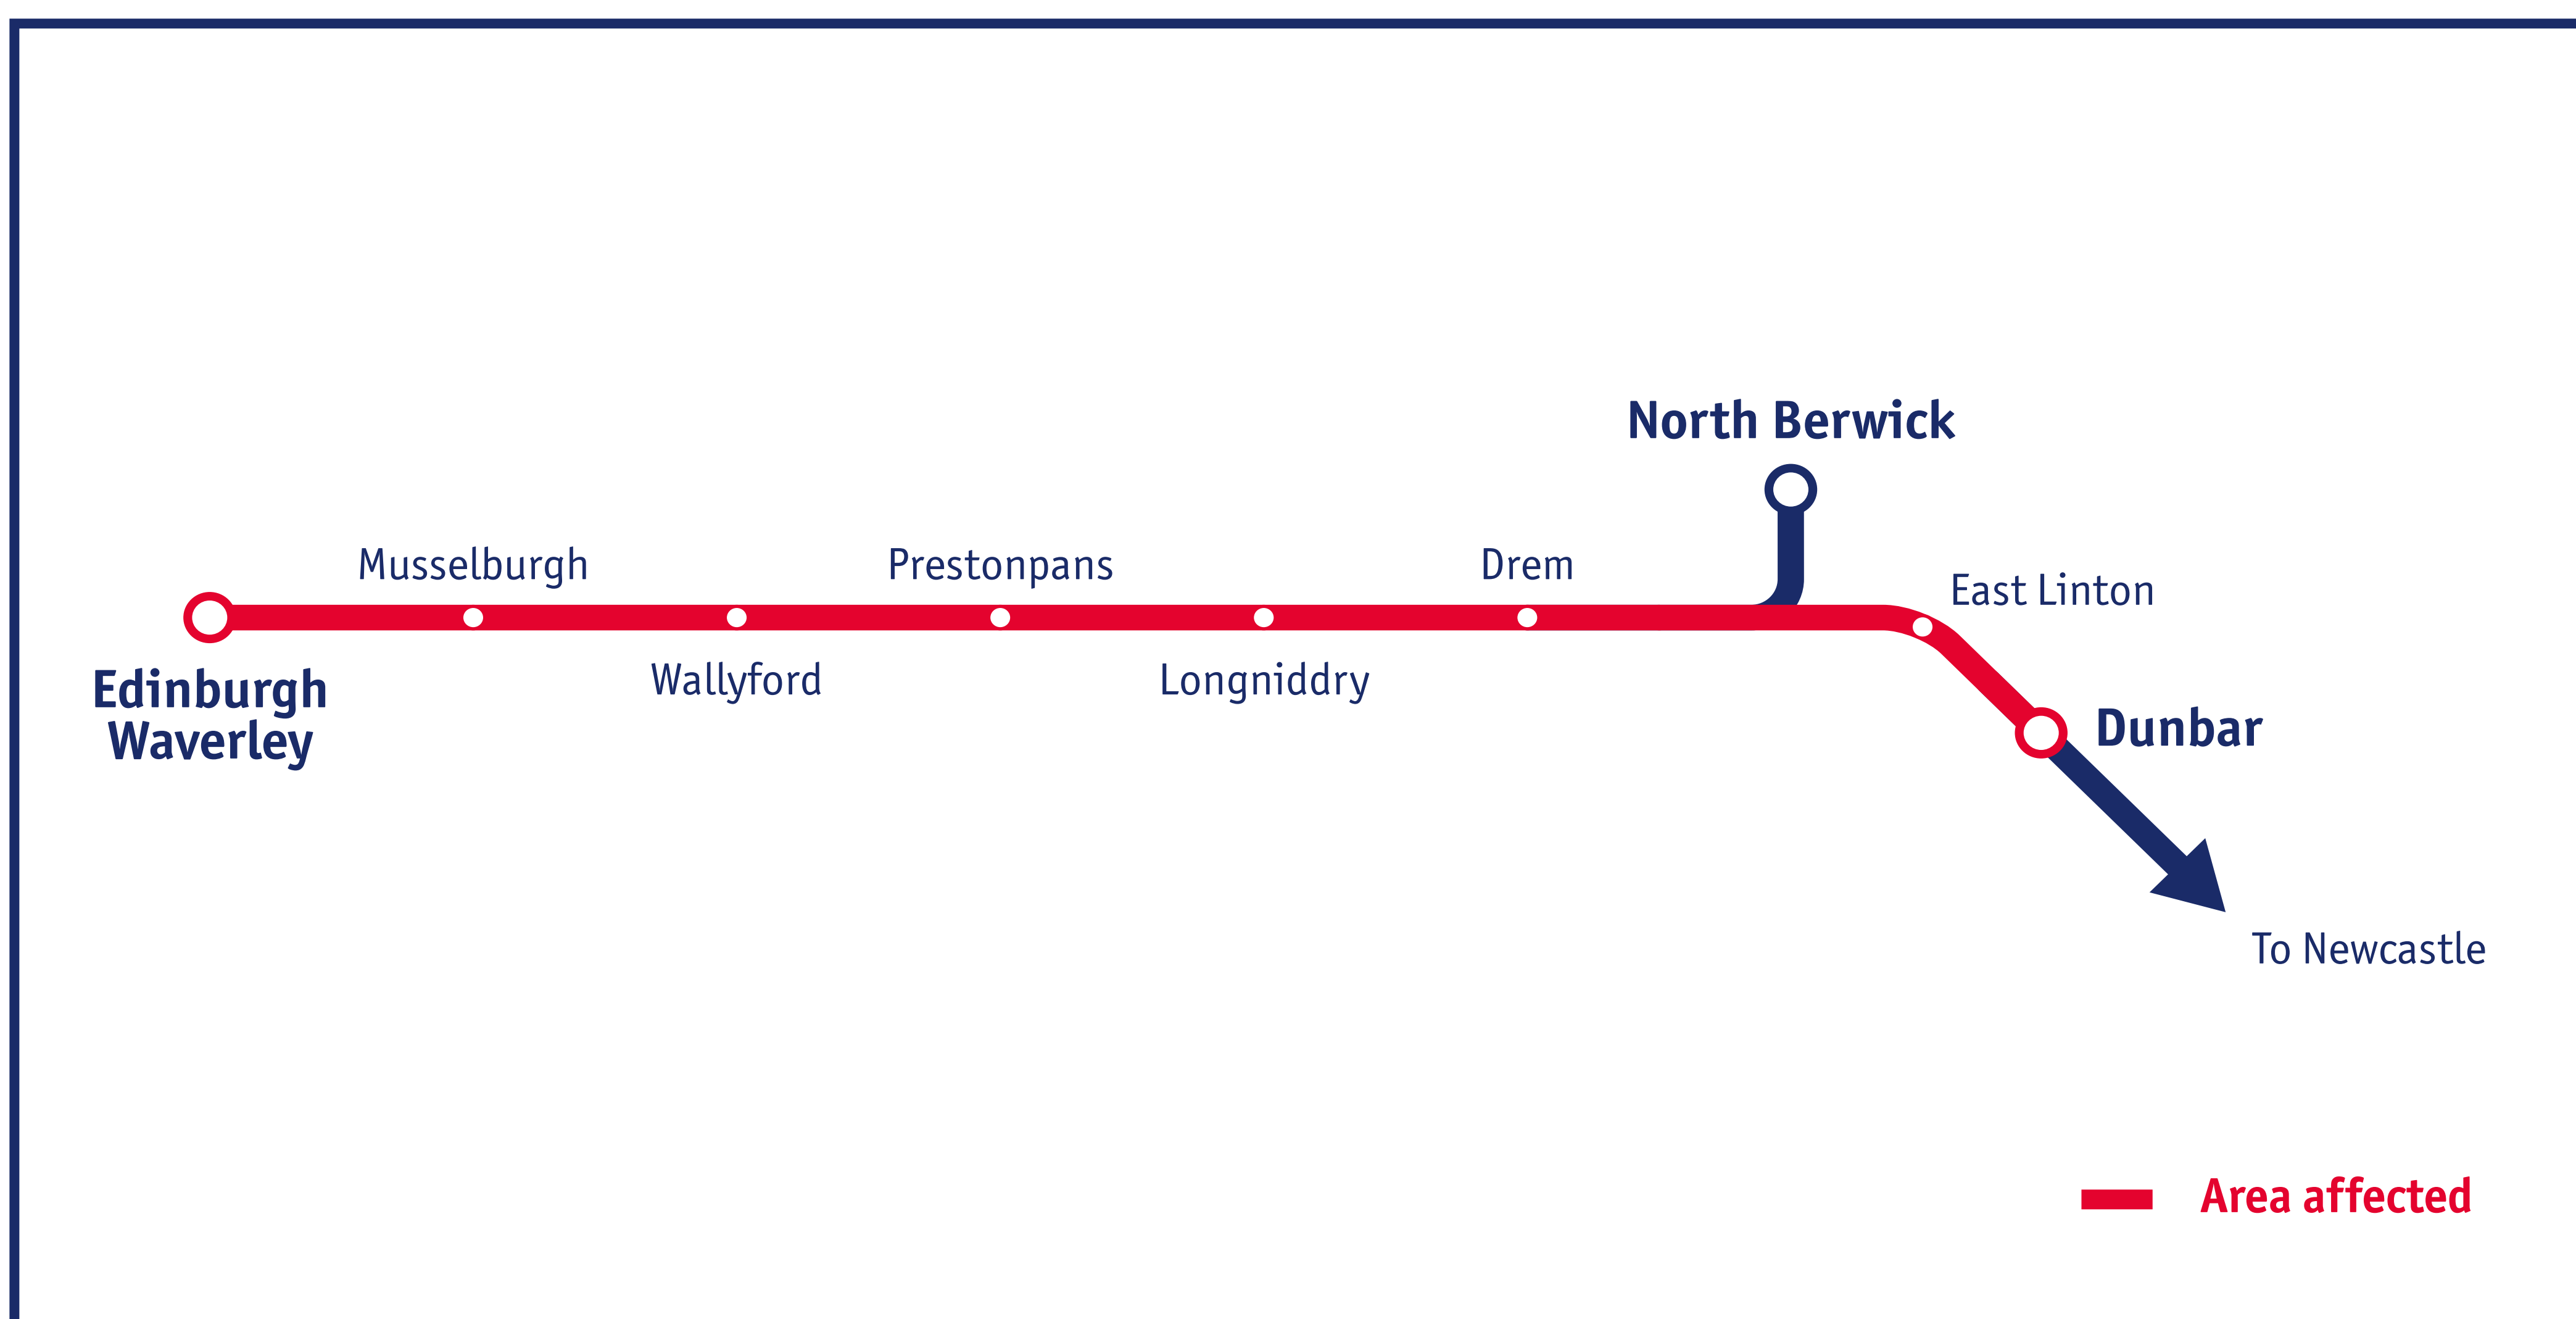

Service Alterations

Edinburgh to Dunbar

Saturdays 19 & 26 September

If you travel to / from any of the stations marked in red above, your journey may be affected as follows:

Edinburgh – Dunbar services

- Train services are cancelled. Buses replace trains between Drem, East Linton and Dunbar.
- Use the North Berwick service from Edinburgh to connect at Drem.

Journey times will be increased and replacement buses may arrive/depart earlier or later than advertised train times. Please visit www.scotrail.co.uk or download our app to check your own journey. **Passengers are required to have a valid train ticket to travel on rail replacement buses.**

Produced by ScotRail. SR966/09-25

www.scotrail.co.uk