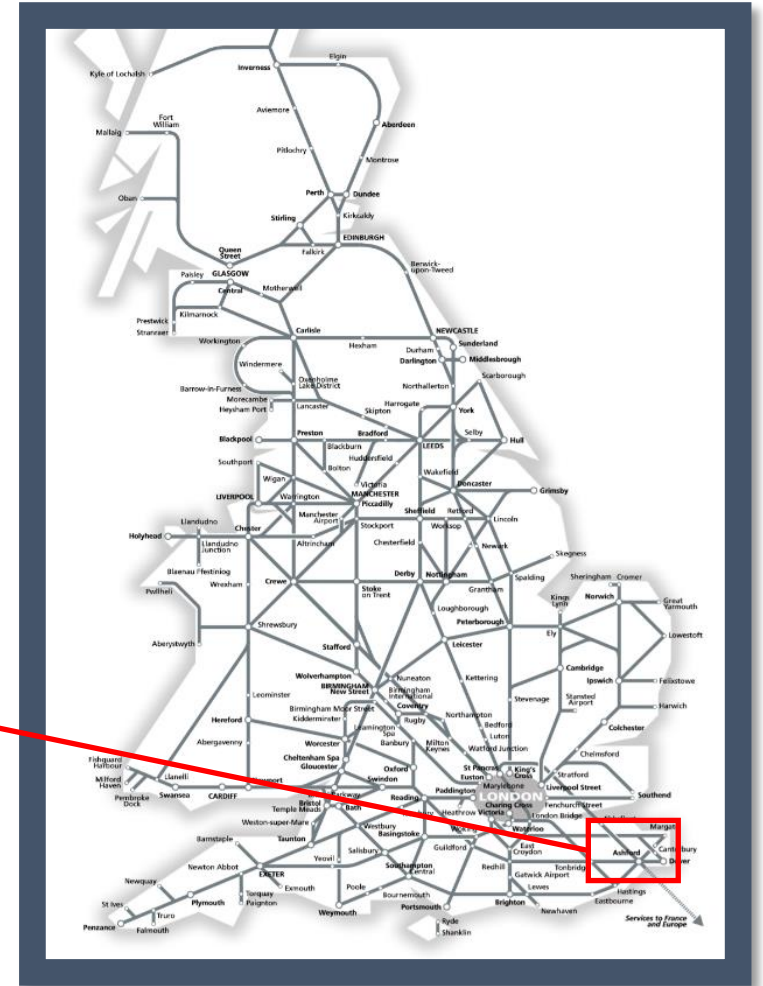

# Buses replace trains between Canterbury East and Dover Priory

TOC affected: Southeastern

Key:

Engineering Works

Bus Replacement Services