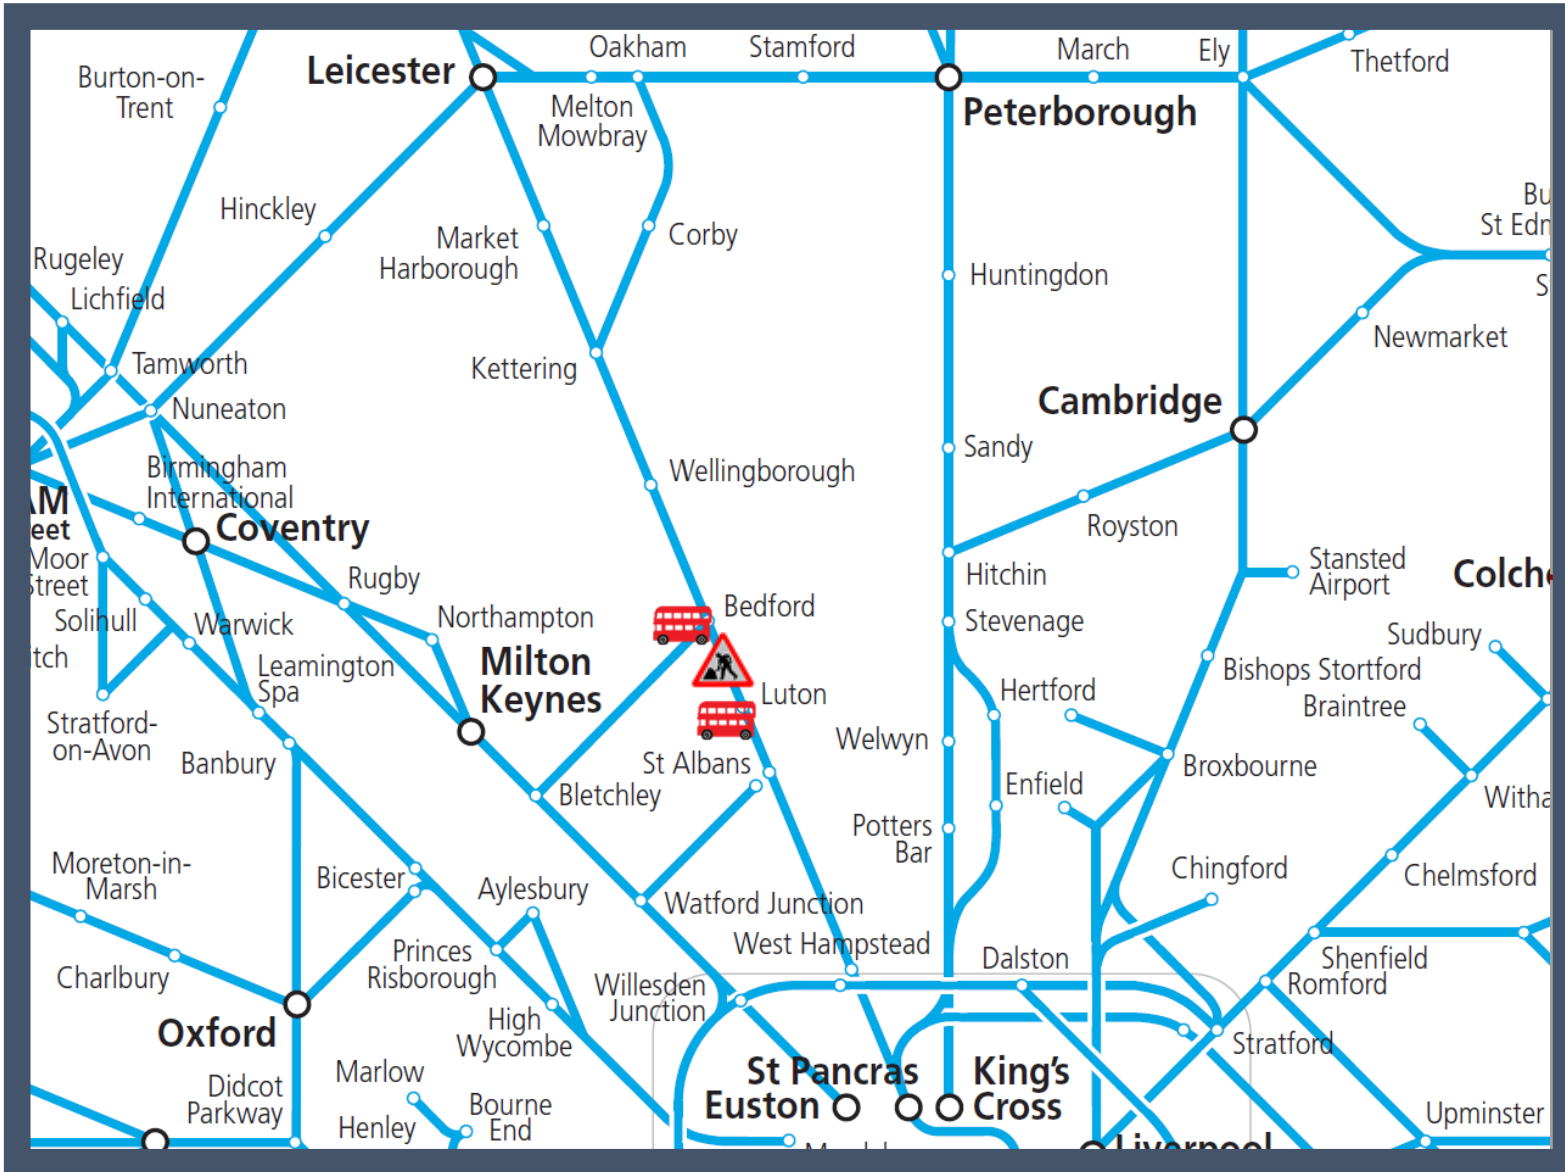

Buses replace late night / early morning trains between Luton and Bedford

TOC affected: Thameslink

Key:

Engineering Works