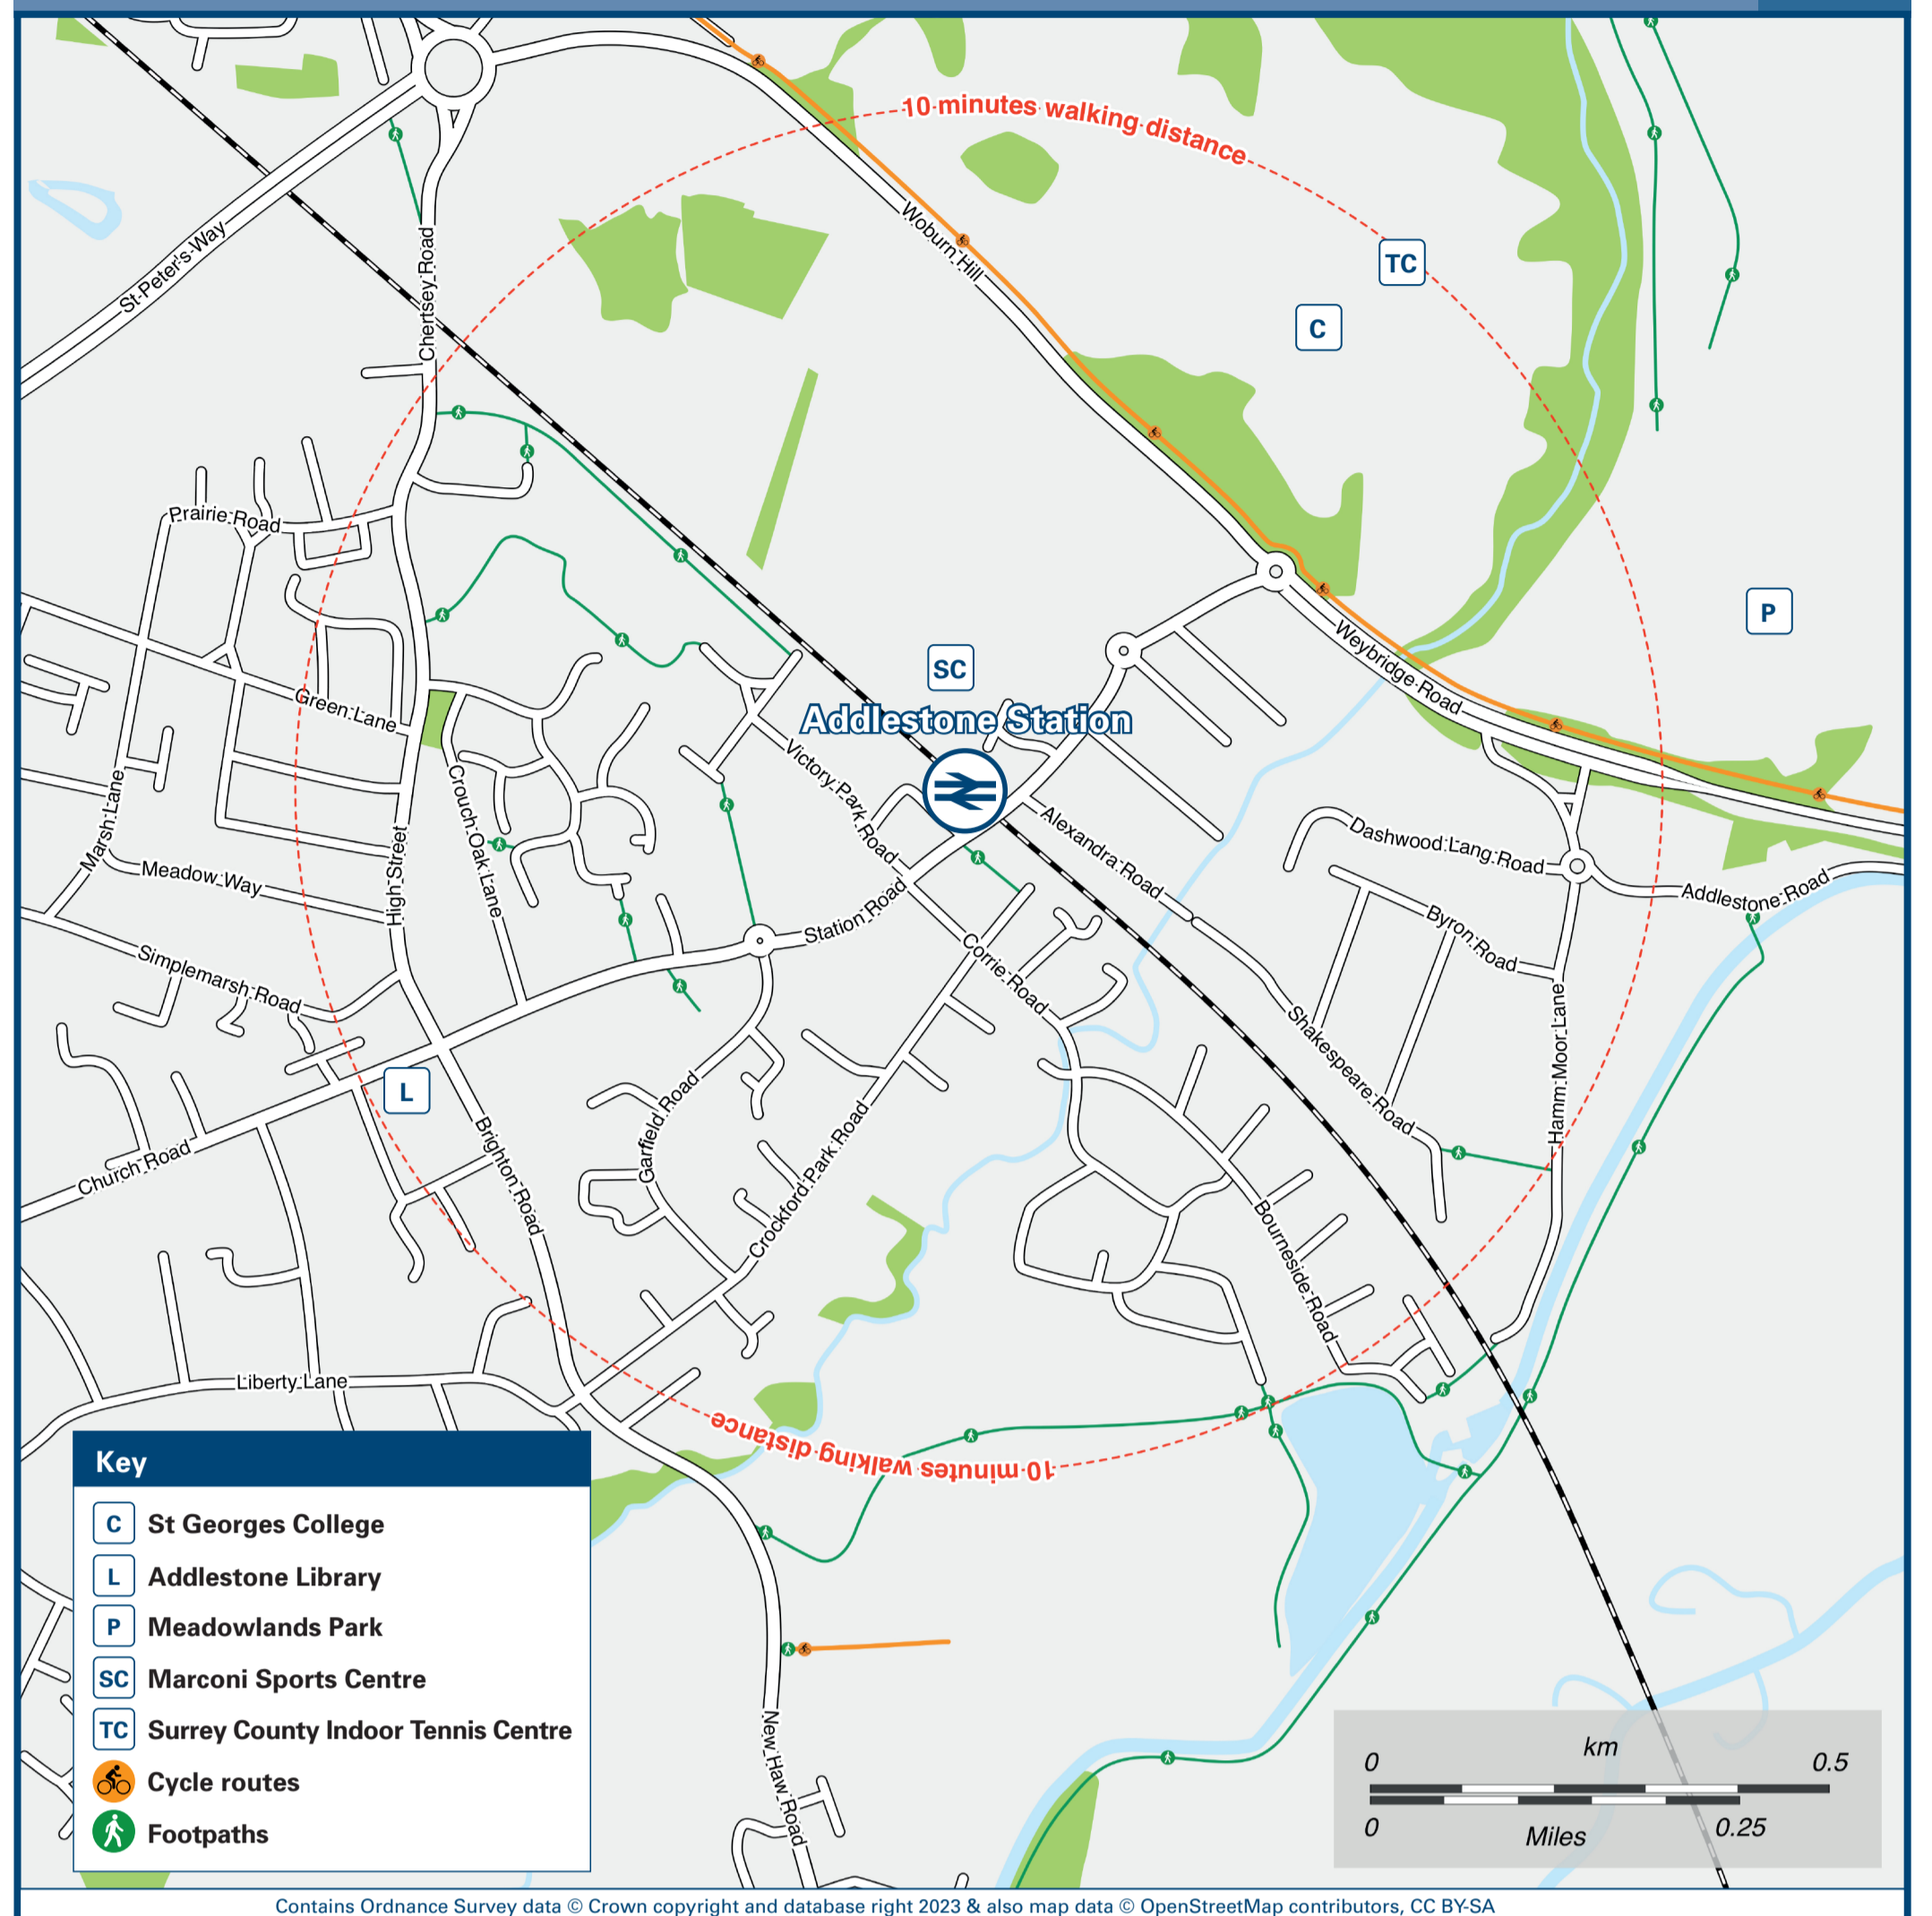

Addlestone Station

Onward Travel Information

Buses

Rail replacement buses/coaches depart from bus stops on Station Road: To Weybridge & Woking from stop **H** and to Virginia Water from stop **J** (see map above). When Addlestone level crossing is CLOSED: ALL BUSES to use Station Road (B3121) stop **E** outside Lloyds TSB Bank.

Local area map

Main destinations by bus

(Data correct at December 2023)

DESTINATION	BUS ROUTES	BUS STOP
Addlestone Moor	456	E
Brooklands (Tesco/M&S)	592+	E
Chertsey (Town Centre)	456, 461#, 557	E
	461#	J
Field Common Estate	461	H
Hampton Court	461	H
Kingston-upon-Thames	461	H
Meadowlands Park	461	H
New Haw	455*, 456, 592+++	E
Ottershaw	461, 557, 592+	E
	461	J

DESTINATION	BUS ROUTES	BUS STOP
Row Town (Coombelands Lane)	461, 557, 592+++	E
	461	J
Sheerwater	455*, 456	E
Shepperton	557	E
Staines	456	E
St Peter's Hospital (Chertsey South)	461, 557	E
	461	J
Sunbury	557	E
Thorpe Park	456	E
Upper Halliford	557	E
Walton-on-Thames	461	H
West Byfleet	456	E