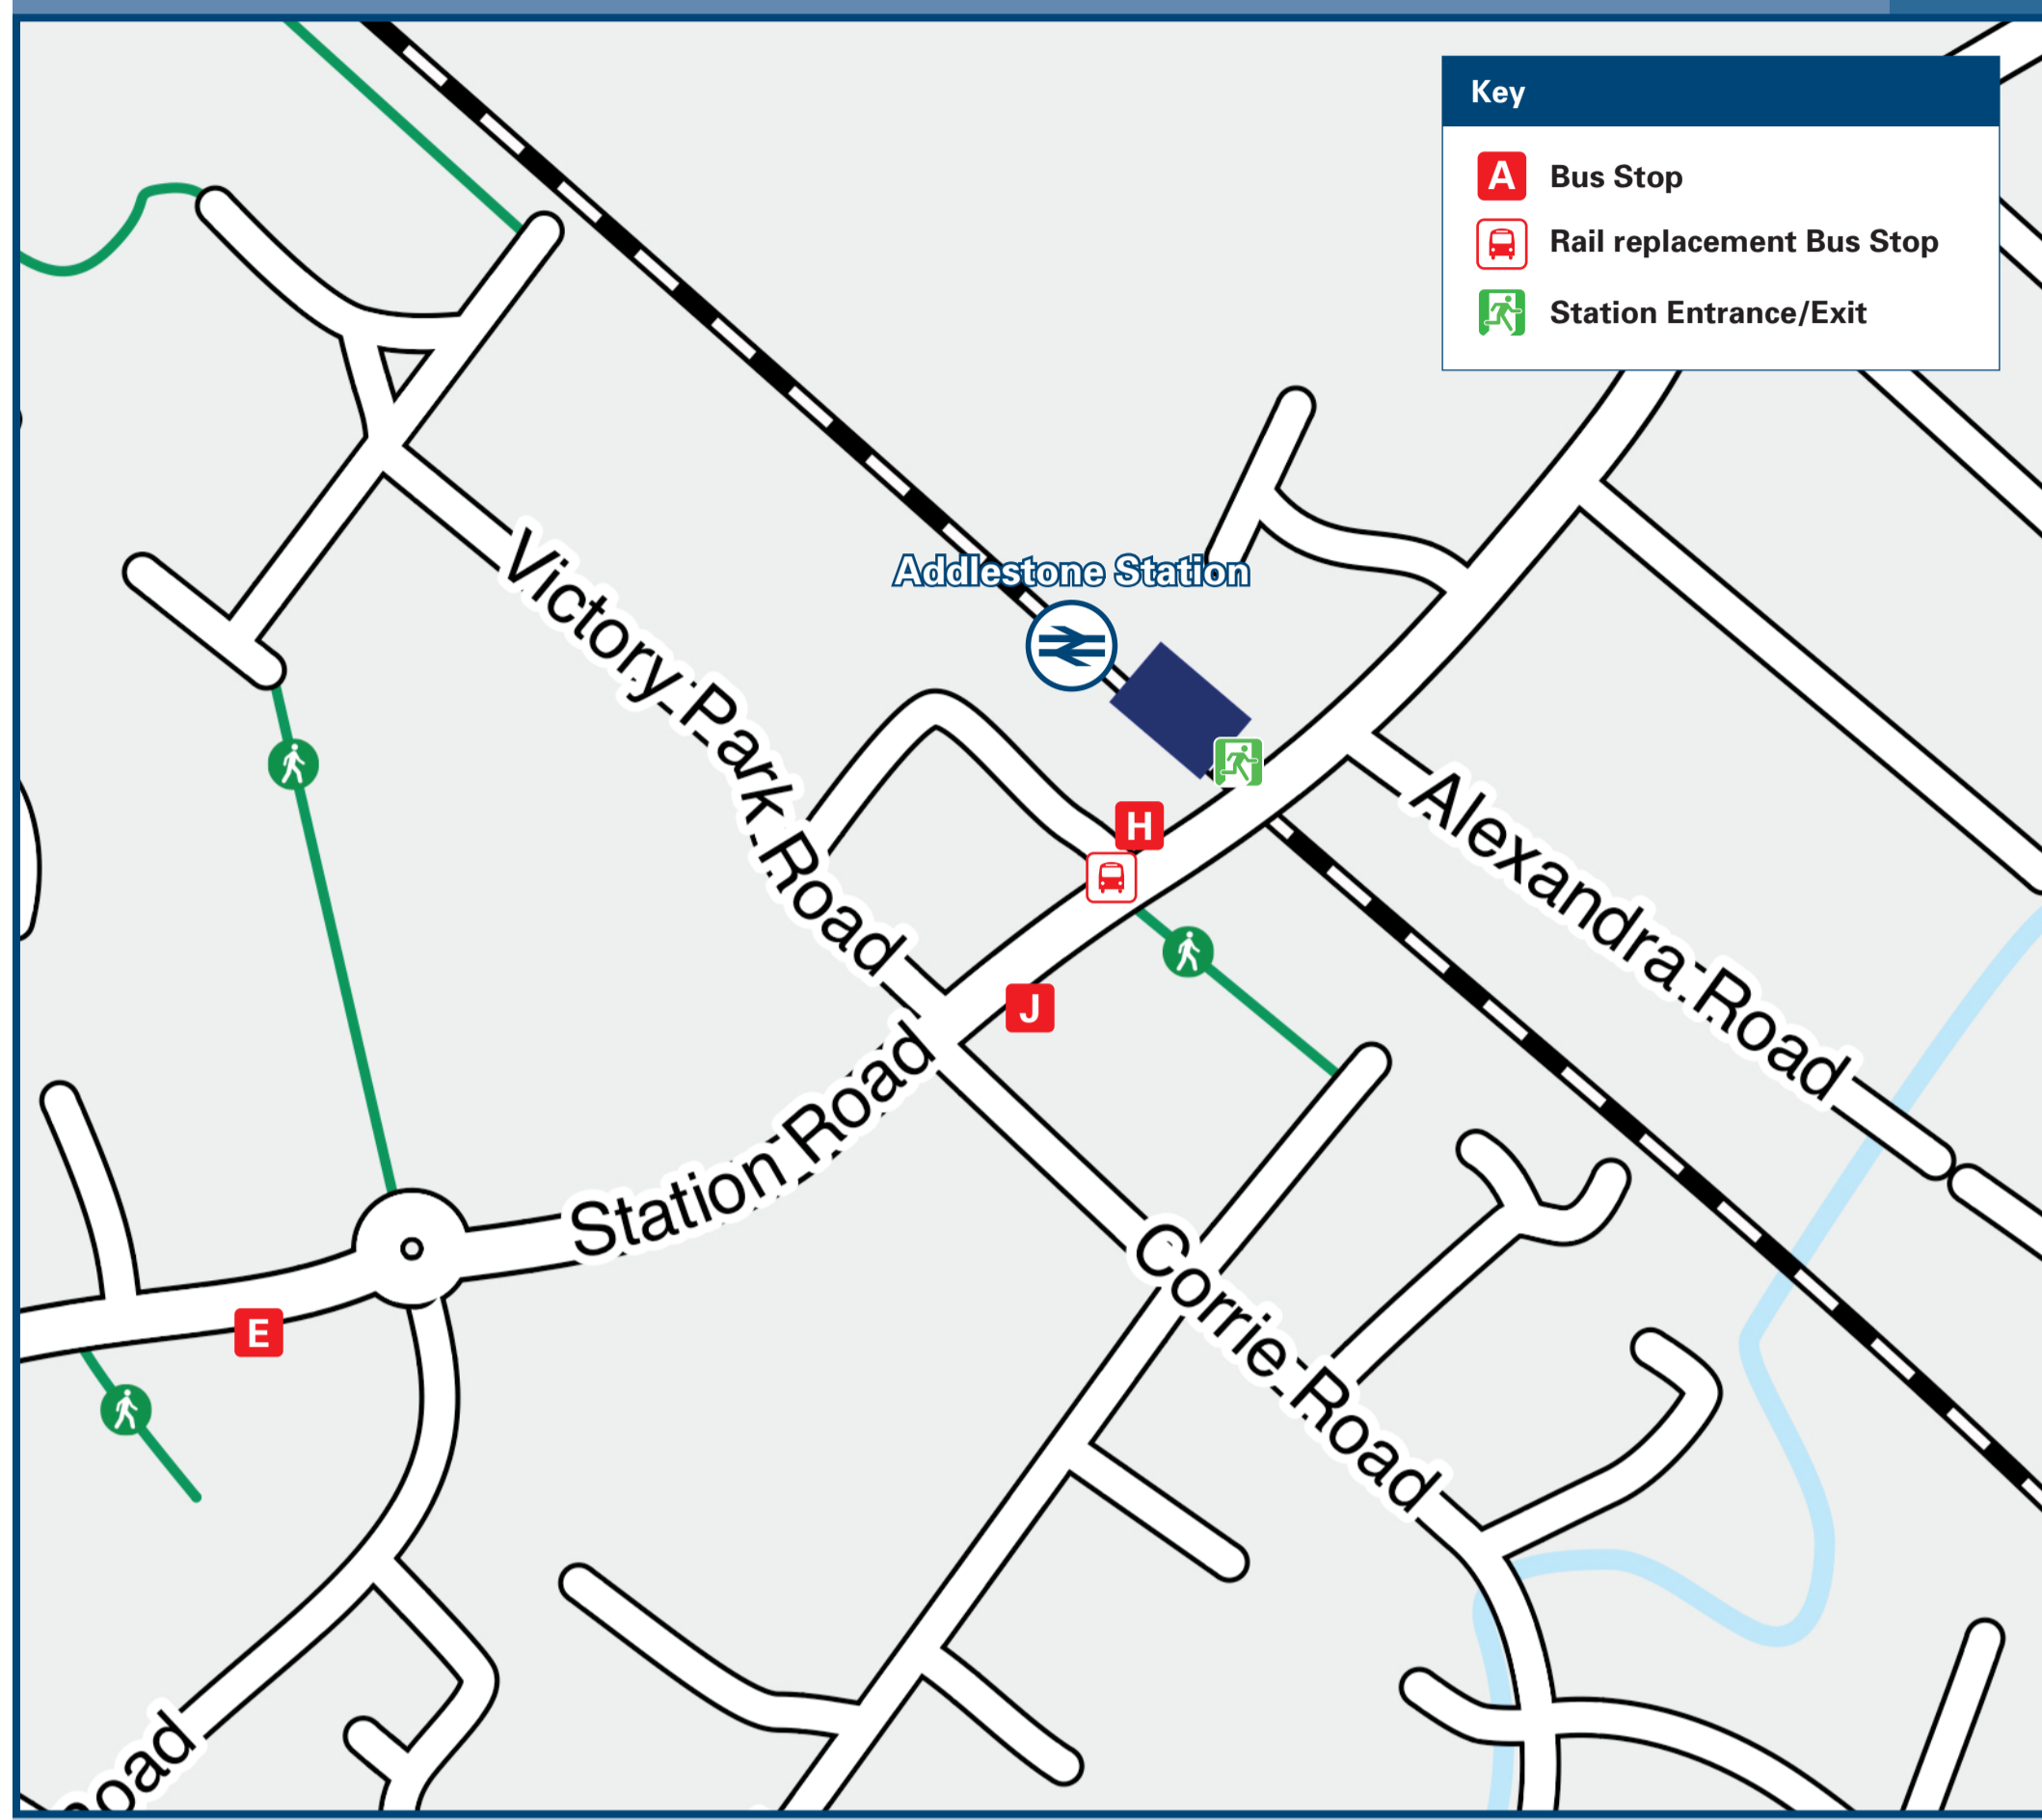

Addlestone Station

Onward Travel Information

Buses

Rail replacement buses/coaches depart from bus stops on Station Road: To Weybridge & Woking from stop **H** and to Virginia Water from stop **J** (see map above). When Addlestone level crossing is CLOSED: ALL BUSES to use Station Road (B3121) stop **E** outside Lloyds TSB Bank.

Local area map

Main destinations by bus

(Data correct at December 2023)

DESTINATION	BUS ROUTES	BUS STOP
Addlestone Moor	456	E
Brooklands (Tesco/M&S)	592+	E
Chertsey (Town Centre)	456, 461#, 557	E
	461#	J
Field Common Estate	461	H
Hampton Court	461	H
Kingston-upon-Thames	461	H
Meadowlands Park	461	H
New Haw	455*, 456, 592+++	E
Ottershaw	461, 557, 592+	E
	461	J

DESTINATION	BUS ROUTES	BUS STOP
Row Town (Coombelands Lane)	461, 557, 592+++	E
	461	J
Sheerwater	455*, 456	E
Shepperton	557	E
Staines	456	E
St Peter's Hospital (Chertsey South)	461, 557	E
	461	J
Sunbury	557	E
Thorpe Park	456	E
Upper Halliford	557	E
Walton-on-Thames	461	H
West Byfleet	456	E