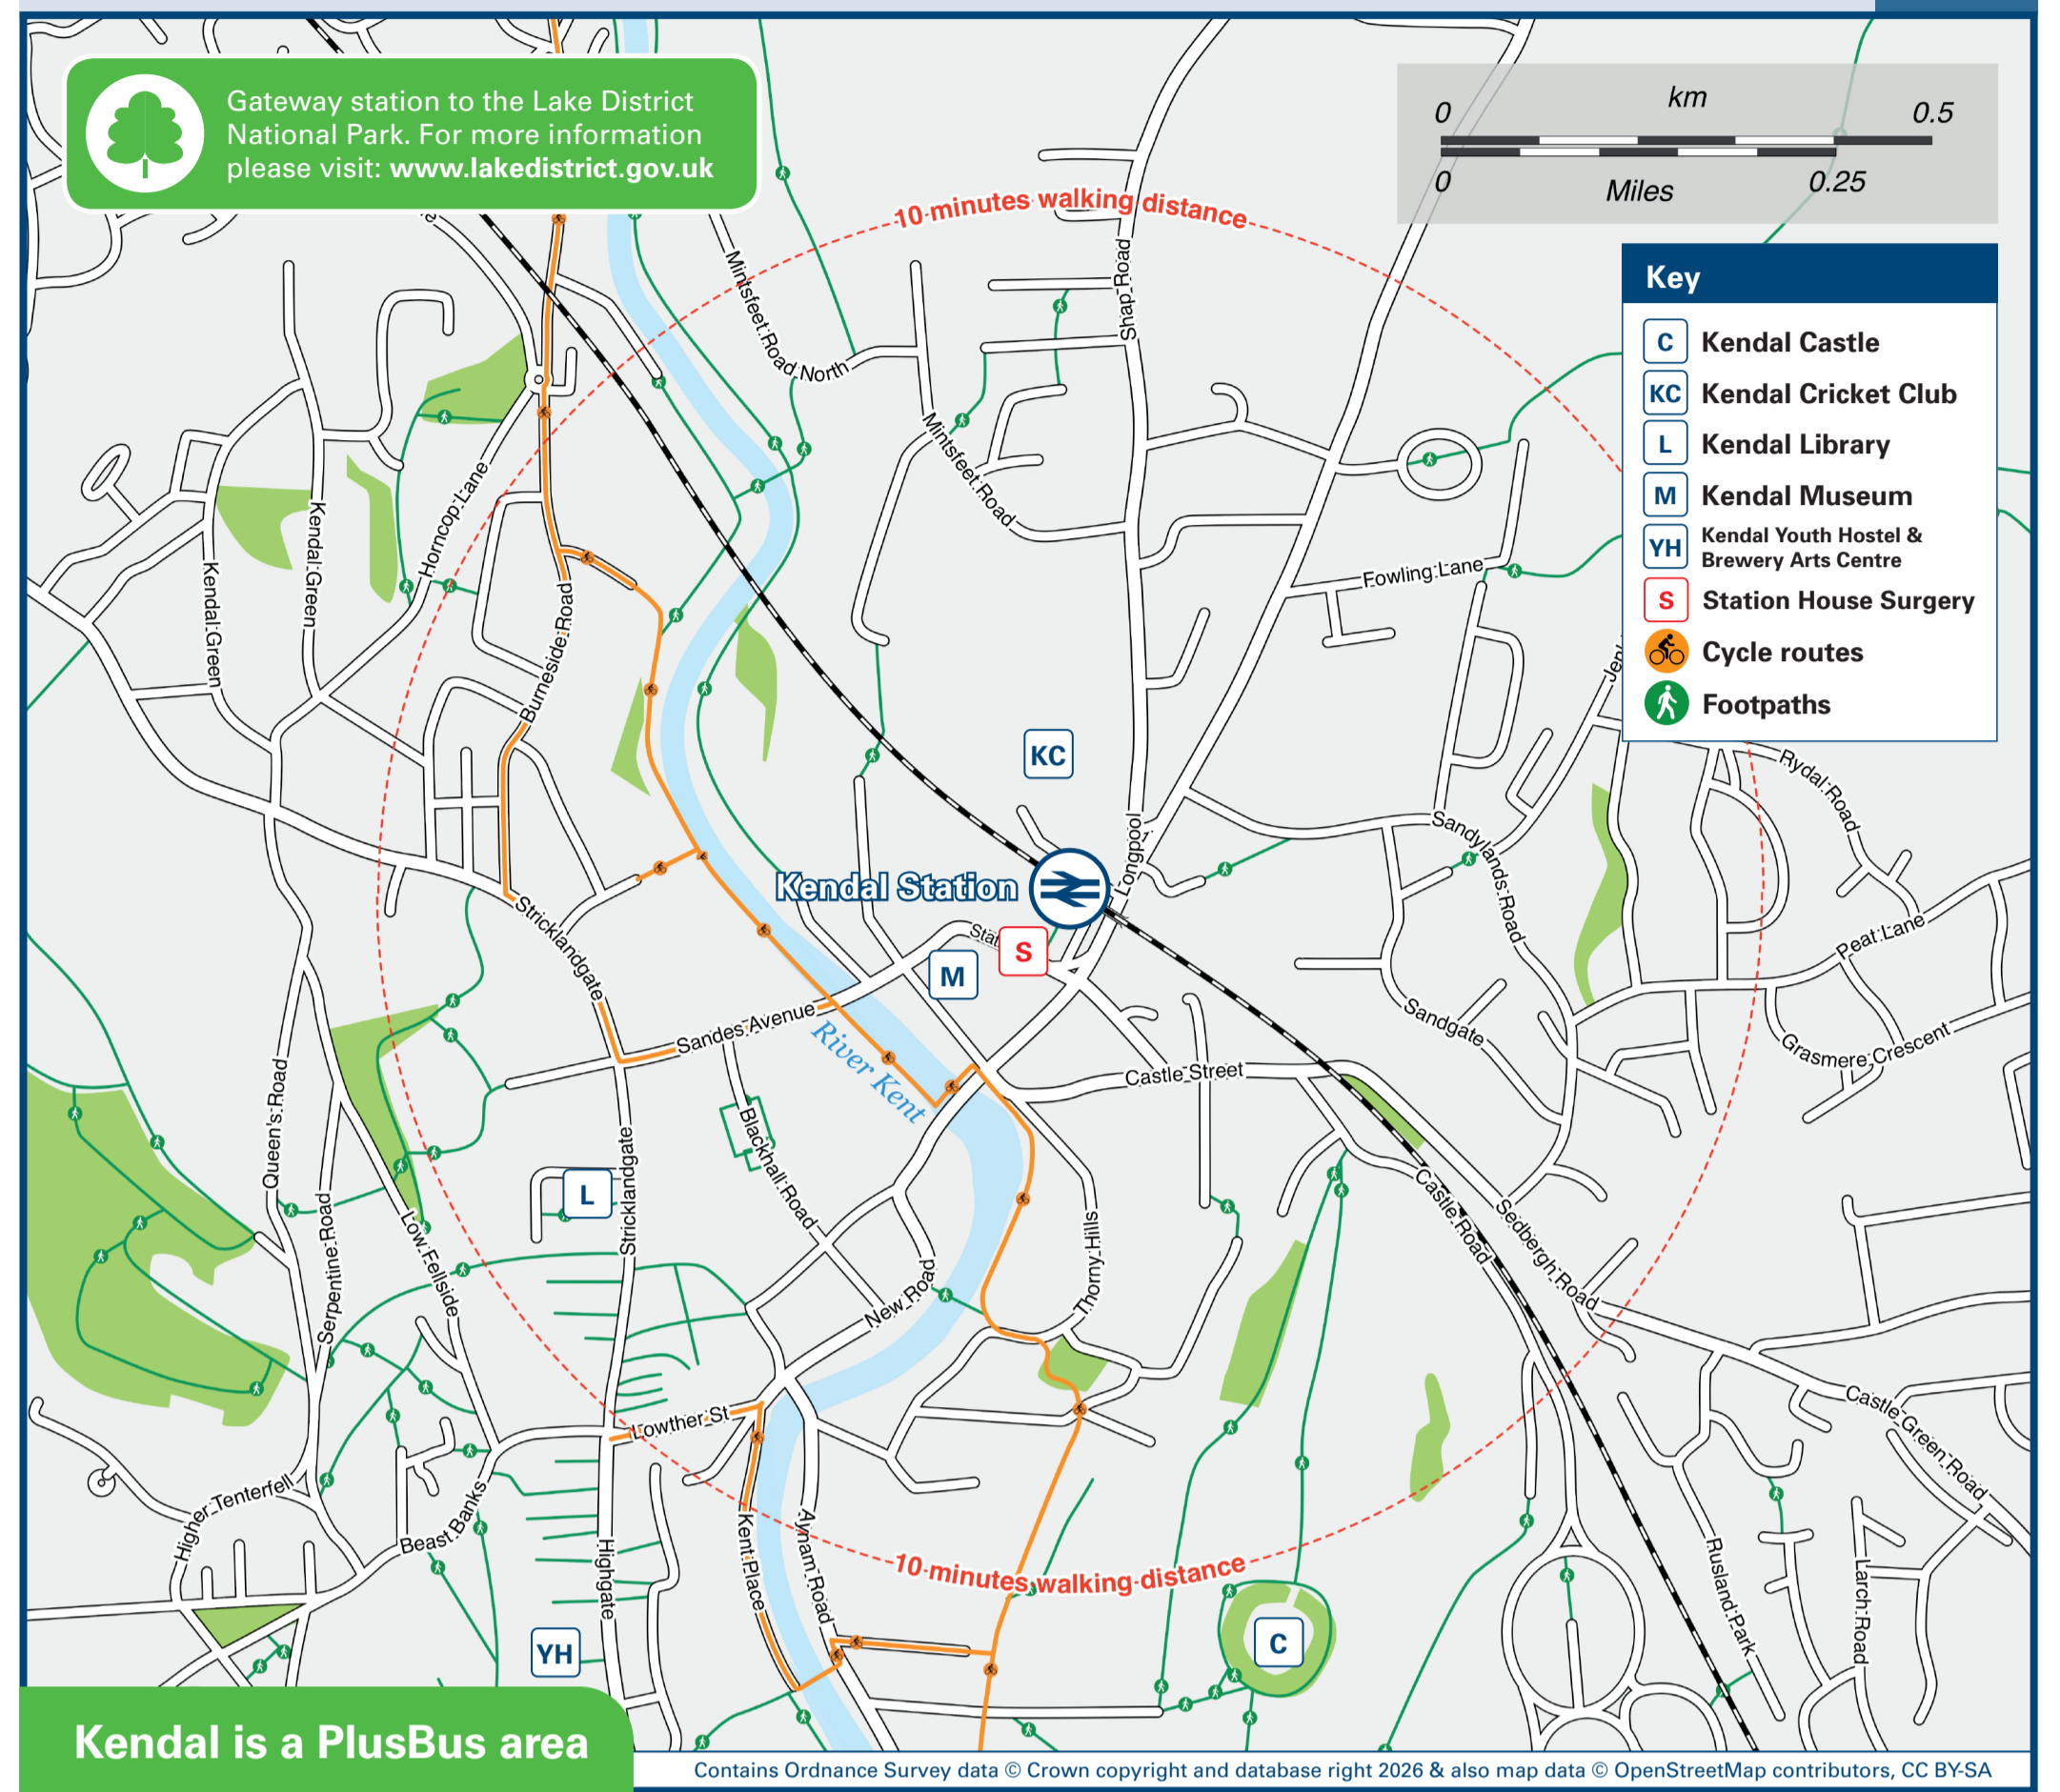

Local area map

Kendal is a PlusBus area

Add PlusBus to your train ticket—now available on eTicket from leading rail ticketing apps—for unlimited bus travel in the PlusBus zone in your destination town or city. Visit www.plusbus.info

Main destinations by bus

(Data correct at February 2026)

DESTINATION	BUS ROUTES	BUS STOP
Ambleside	505~, 516##, 555, 599~	Bus Station
Armside	552~	Bus Station
Barrow	X6	S
Bolton-le-Sands	6**, X6	Bus Station
Burnside	555, 755	Bus Station
Burton-in-Kendal	45	Bus Station
Camforth	552~, 555, 755	Bus Station
Endmoor	567	Bus Station
Grange-over-Sands	X6	S
	530##, X6	Bus Station
Grayrigg	106~	A, S
Haverthwaite (for Lakeside & Haverthwaite Railway)	X6	S
	6**, X6	Bus Station
Heversham	552~, 555	Bus Station
High Newton	X6	S, Bus Station
Holme	555	Bus Station
Kendal (Castle Grove)	42	Bus Station
	X6	S
Kendal College	555, 755, X6	Bus Station
	46	G
Kendal (Hallgarth)	44	G
Kendal (Larch Grove)	42A	Bus Station
Kendal (Sandylands)	40#, 43, 43A	A, S

DESTINATION	BUS ROUTES	BUS STOP
Kendal (Valley Drive)	40#	A, S
	42, 42A	Bus Station
Kendal (Vicarage Drive)	46	G
Kendal Town Centre	10 - 15 minutes walk (see maps)	
	40#, 43, 43A	B
Kentrigg	45	Bus Station
Keswick	555	Bus Station
Kirkby Lonsdale	567	Bus Station
Kirkby Stephen	S1~, S5~	B, Bus Station
Leasgill	555	Bus Station
Levens Hall	552~, 555, 755	Bus Station
Lindale	X6	S
	530##, X6	Bus Station
Lupton	567	Bus Station
Milnthorpe	552~, 555, 755	Bus Station
Natland	552~	Bus Station
Newby Bridge	X6	S
	6**, X6	Bus Station
Oxenholme	40#	A, S
	41, 41A, S1*	Bus Station
Sandside	552~	Bus Station
Sedbergh	S1*	Bus Station
Sedgwick	552~	Bus Station
Shap	106~	A, S

DESTINATION	BUS ROUTES	BUS STOP
Staveley	6**, 555	Bus Station
Tebay	106~, 571~, 572~	A, S
Ulverston	X6	S
	6**, X6	Bus Station
Westmorland Hospital	40#	A, S
	41, 41A, 552~, 567	Bus Station
Windermere	6**, 505~, 516##, 555, 599~, 755	Bus Station

Notes

- PlusBus destination, please see below for details.
- Bus routes 555 and X6 run daily.
- Bus routes 41, 41A, 42, 42A, 43, 43A, 44, 45, 46 and 567 run services on Mondays to Saturdays, only.
- For bus times and days of operation please see bus timetables at the Bus Station or at Bus Stops or contact Traveline on www.traveline.info or call: 0871 200 22 33
- Direct trains operate to this destination from this station.
- Bus route 40 runs a Sunday service only.
- Bus route S1 runs a limited daytime service Mondays to Saturdays, only. No evenings or Sundays service.
- Bus routes 106, 505, 552, 571, 572, 599, 755 and S5 run low frequency services.
- Bus routes 516 and 530 run limited services Mondays to Fridays, only.
- Bus route 6 runs a low frequency service on Mondays to Saturdays, and a daytime Sunday service.

National Park The Lake District National Park; www.lakedistrict.gov.uk/

Taxis

Kendal station has no taxi rank or cab office. Advance booking is essential, please consider using the following local operators: (Inclusion of this number doesn't represent any endorsement of the taxi firm)

Lakeside Taxis
01539 239 239

K Cars Kendal
0800 049 9488