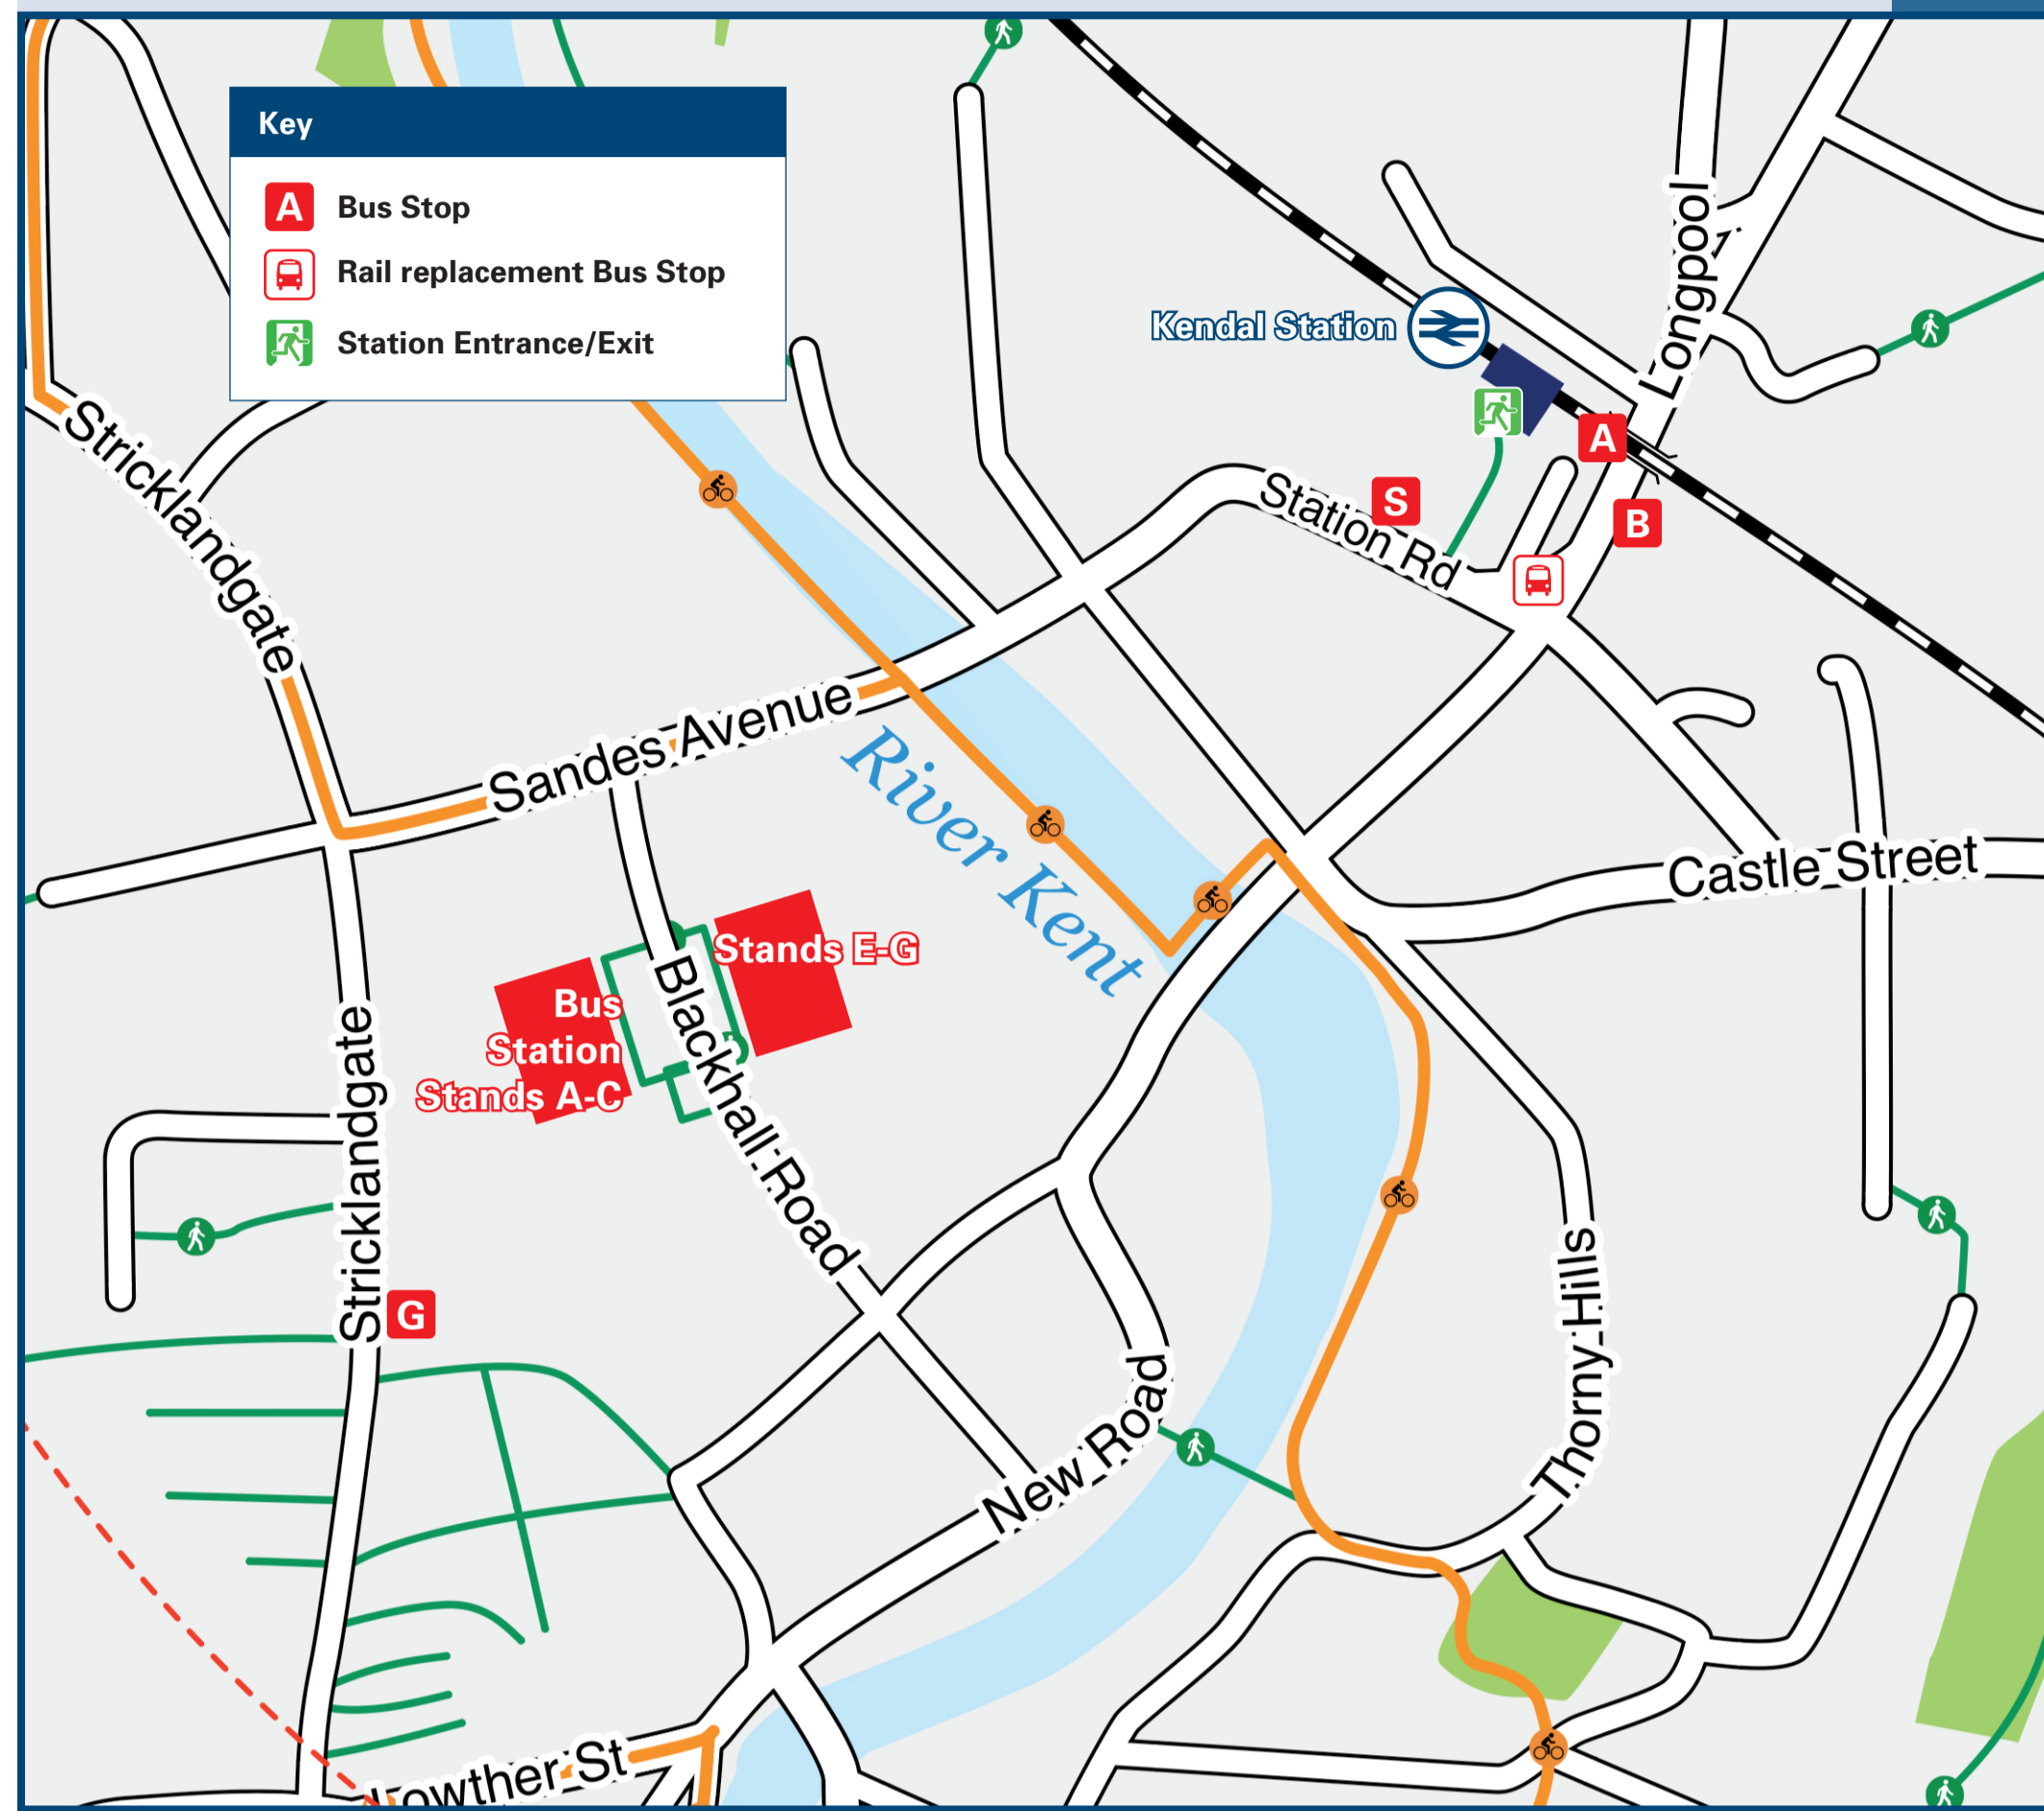

Kendal Station

Onward Travel Information

Buses

Rail replacement buses will Pick up / Drop off point is on Station Road by the car showroom.