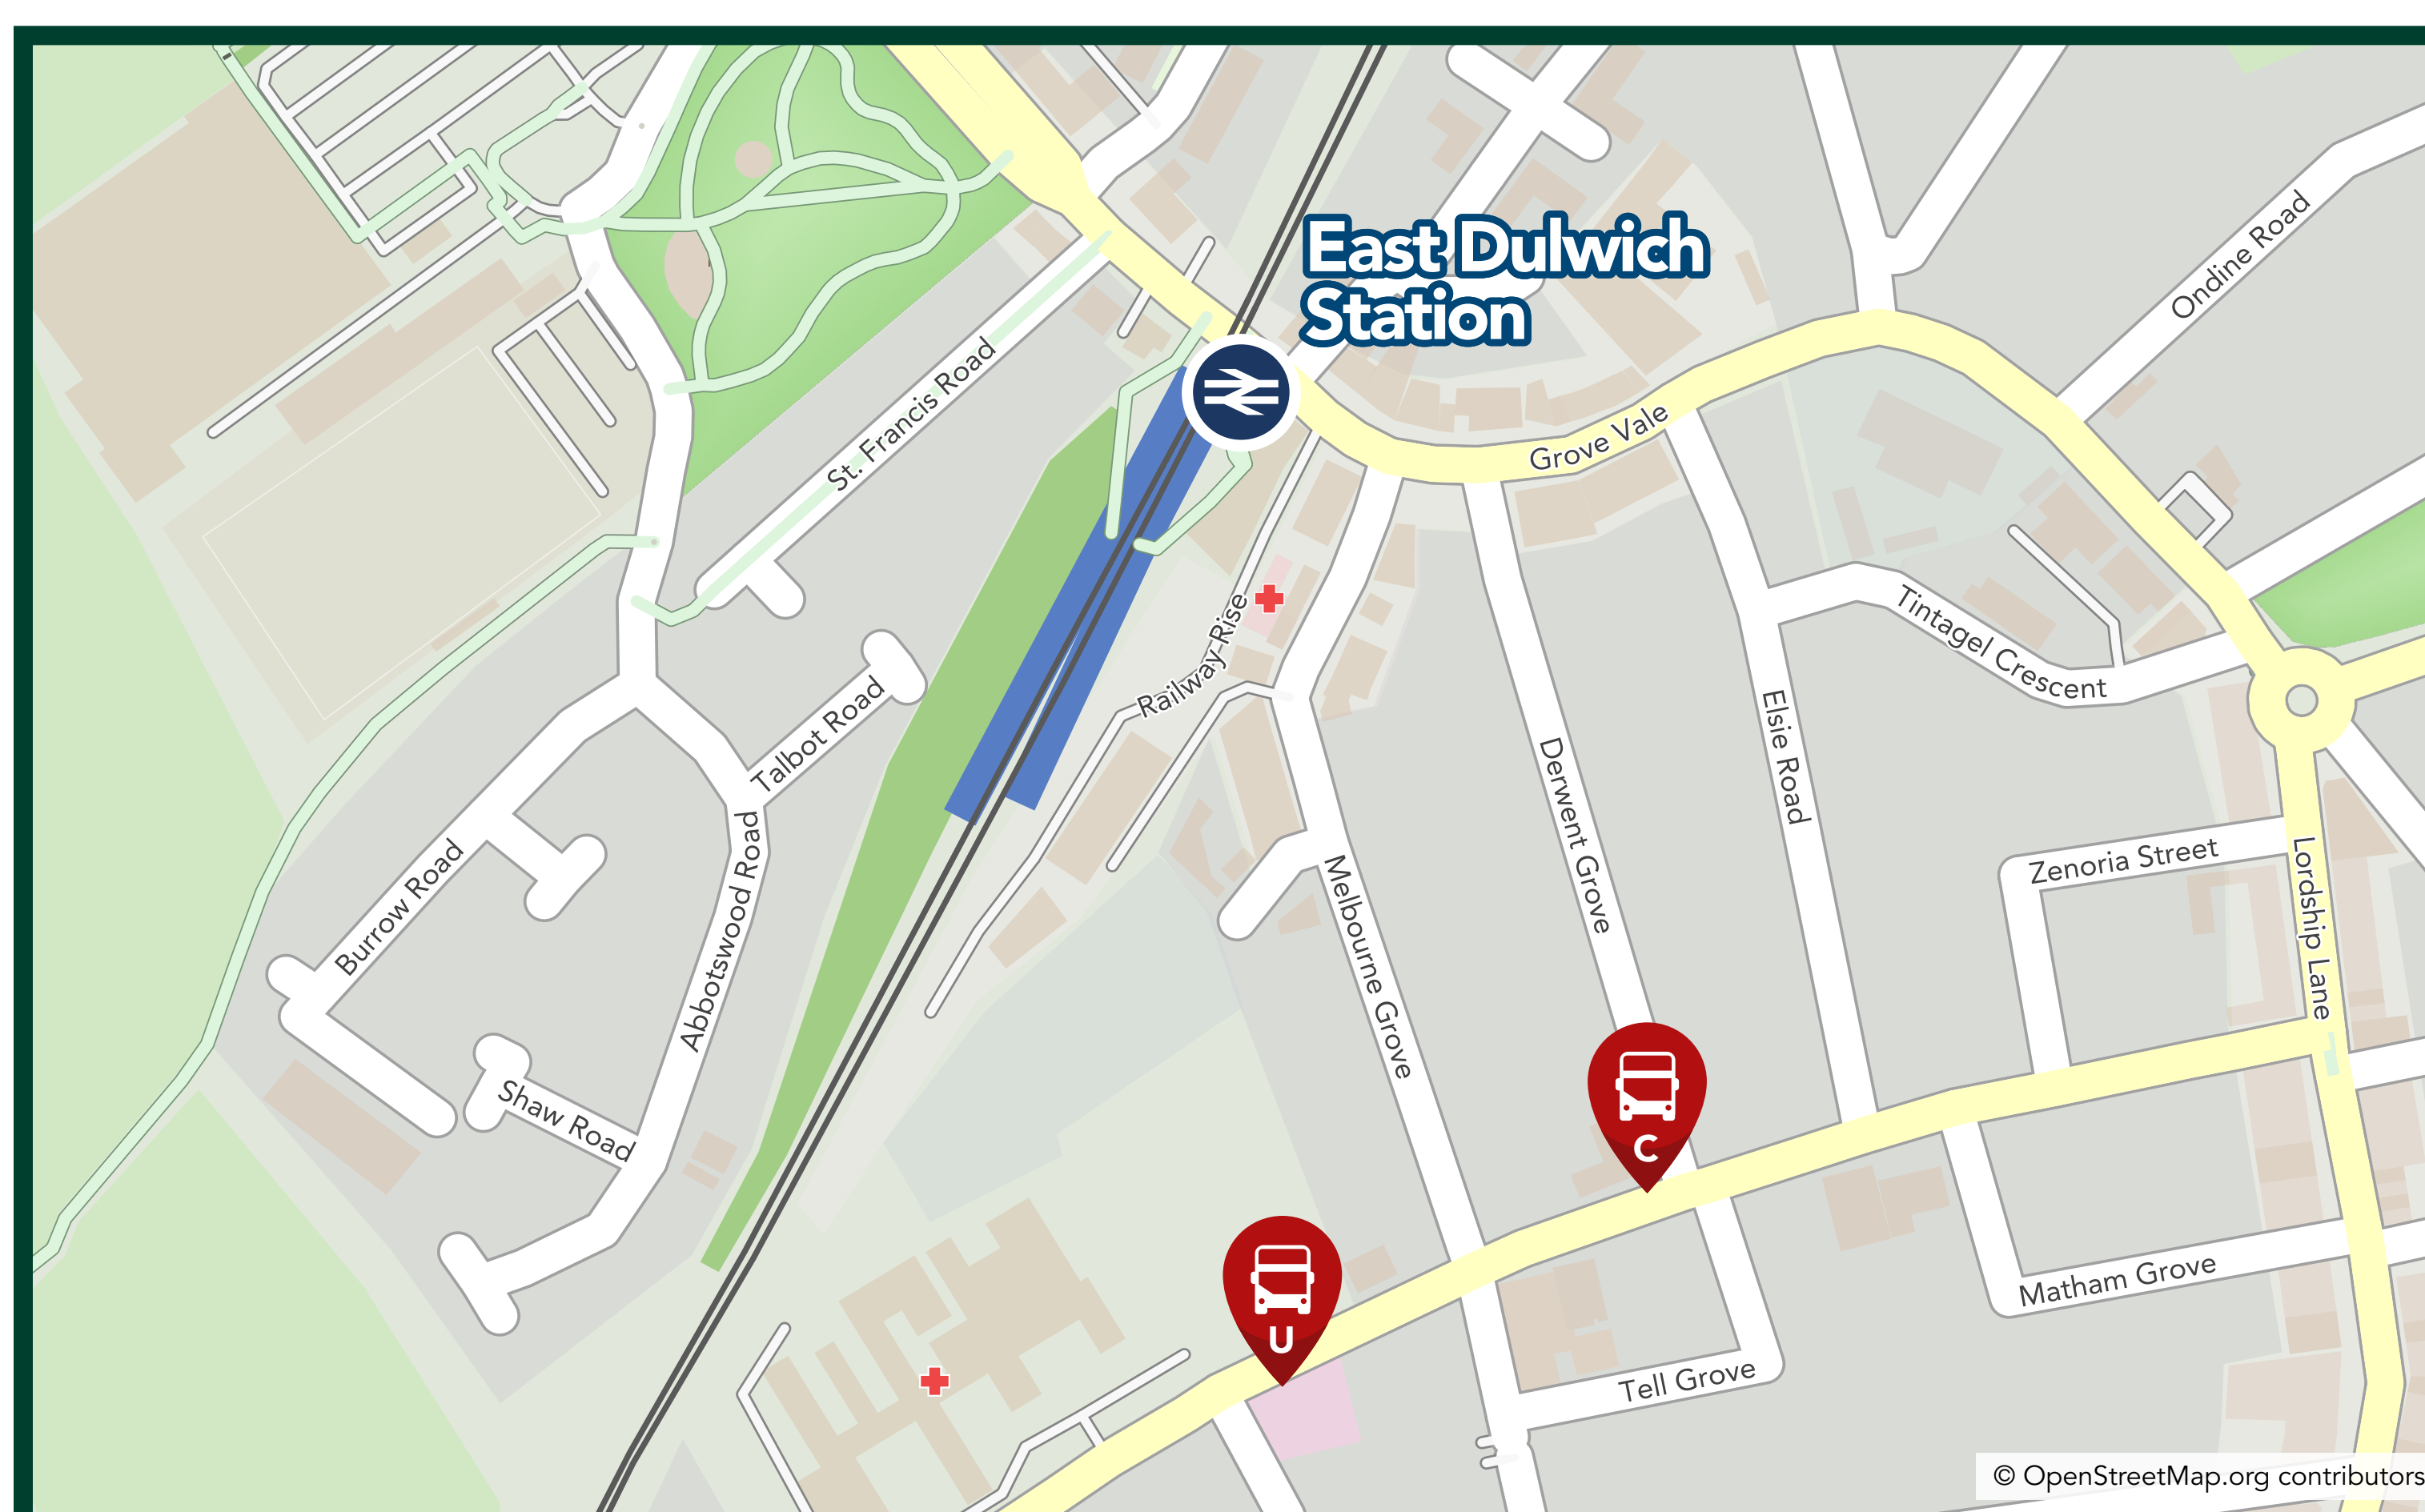

# Where do I catch my replacement bus?

## East Dulwich

**When trains are unable to run due to improvement works or disruption, dedicated replacement buses will stop at the locations shown below.**

Rail replacement buses will display a prominent sign in the front window.

For journeys on regular scheduled buses, information on bus stops can be found on the separate "Onward Travel" poster or by scanning the QR code below to access the information page for this station.

Towards Peckham:

**East Dulwich Grove (Stop U)**

↑ 4 mins walk from the station

what3words

///desks.link.resist

Towards Central London:

**East Dulwich Grove (Stop C)**

↑ 4 mins walk from the station

what3words