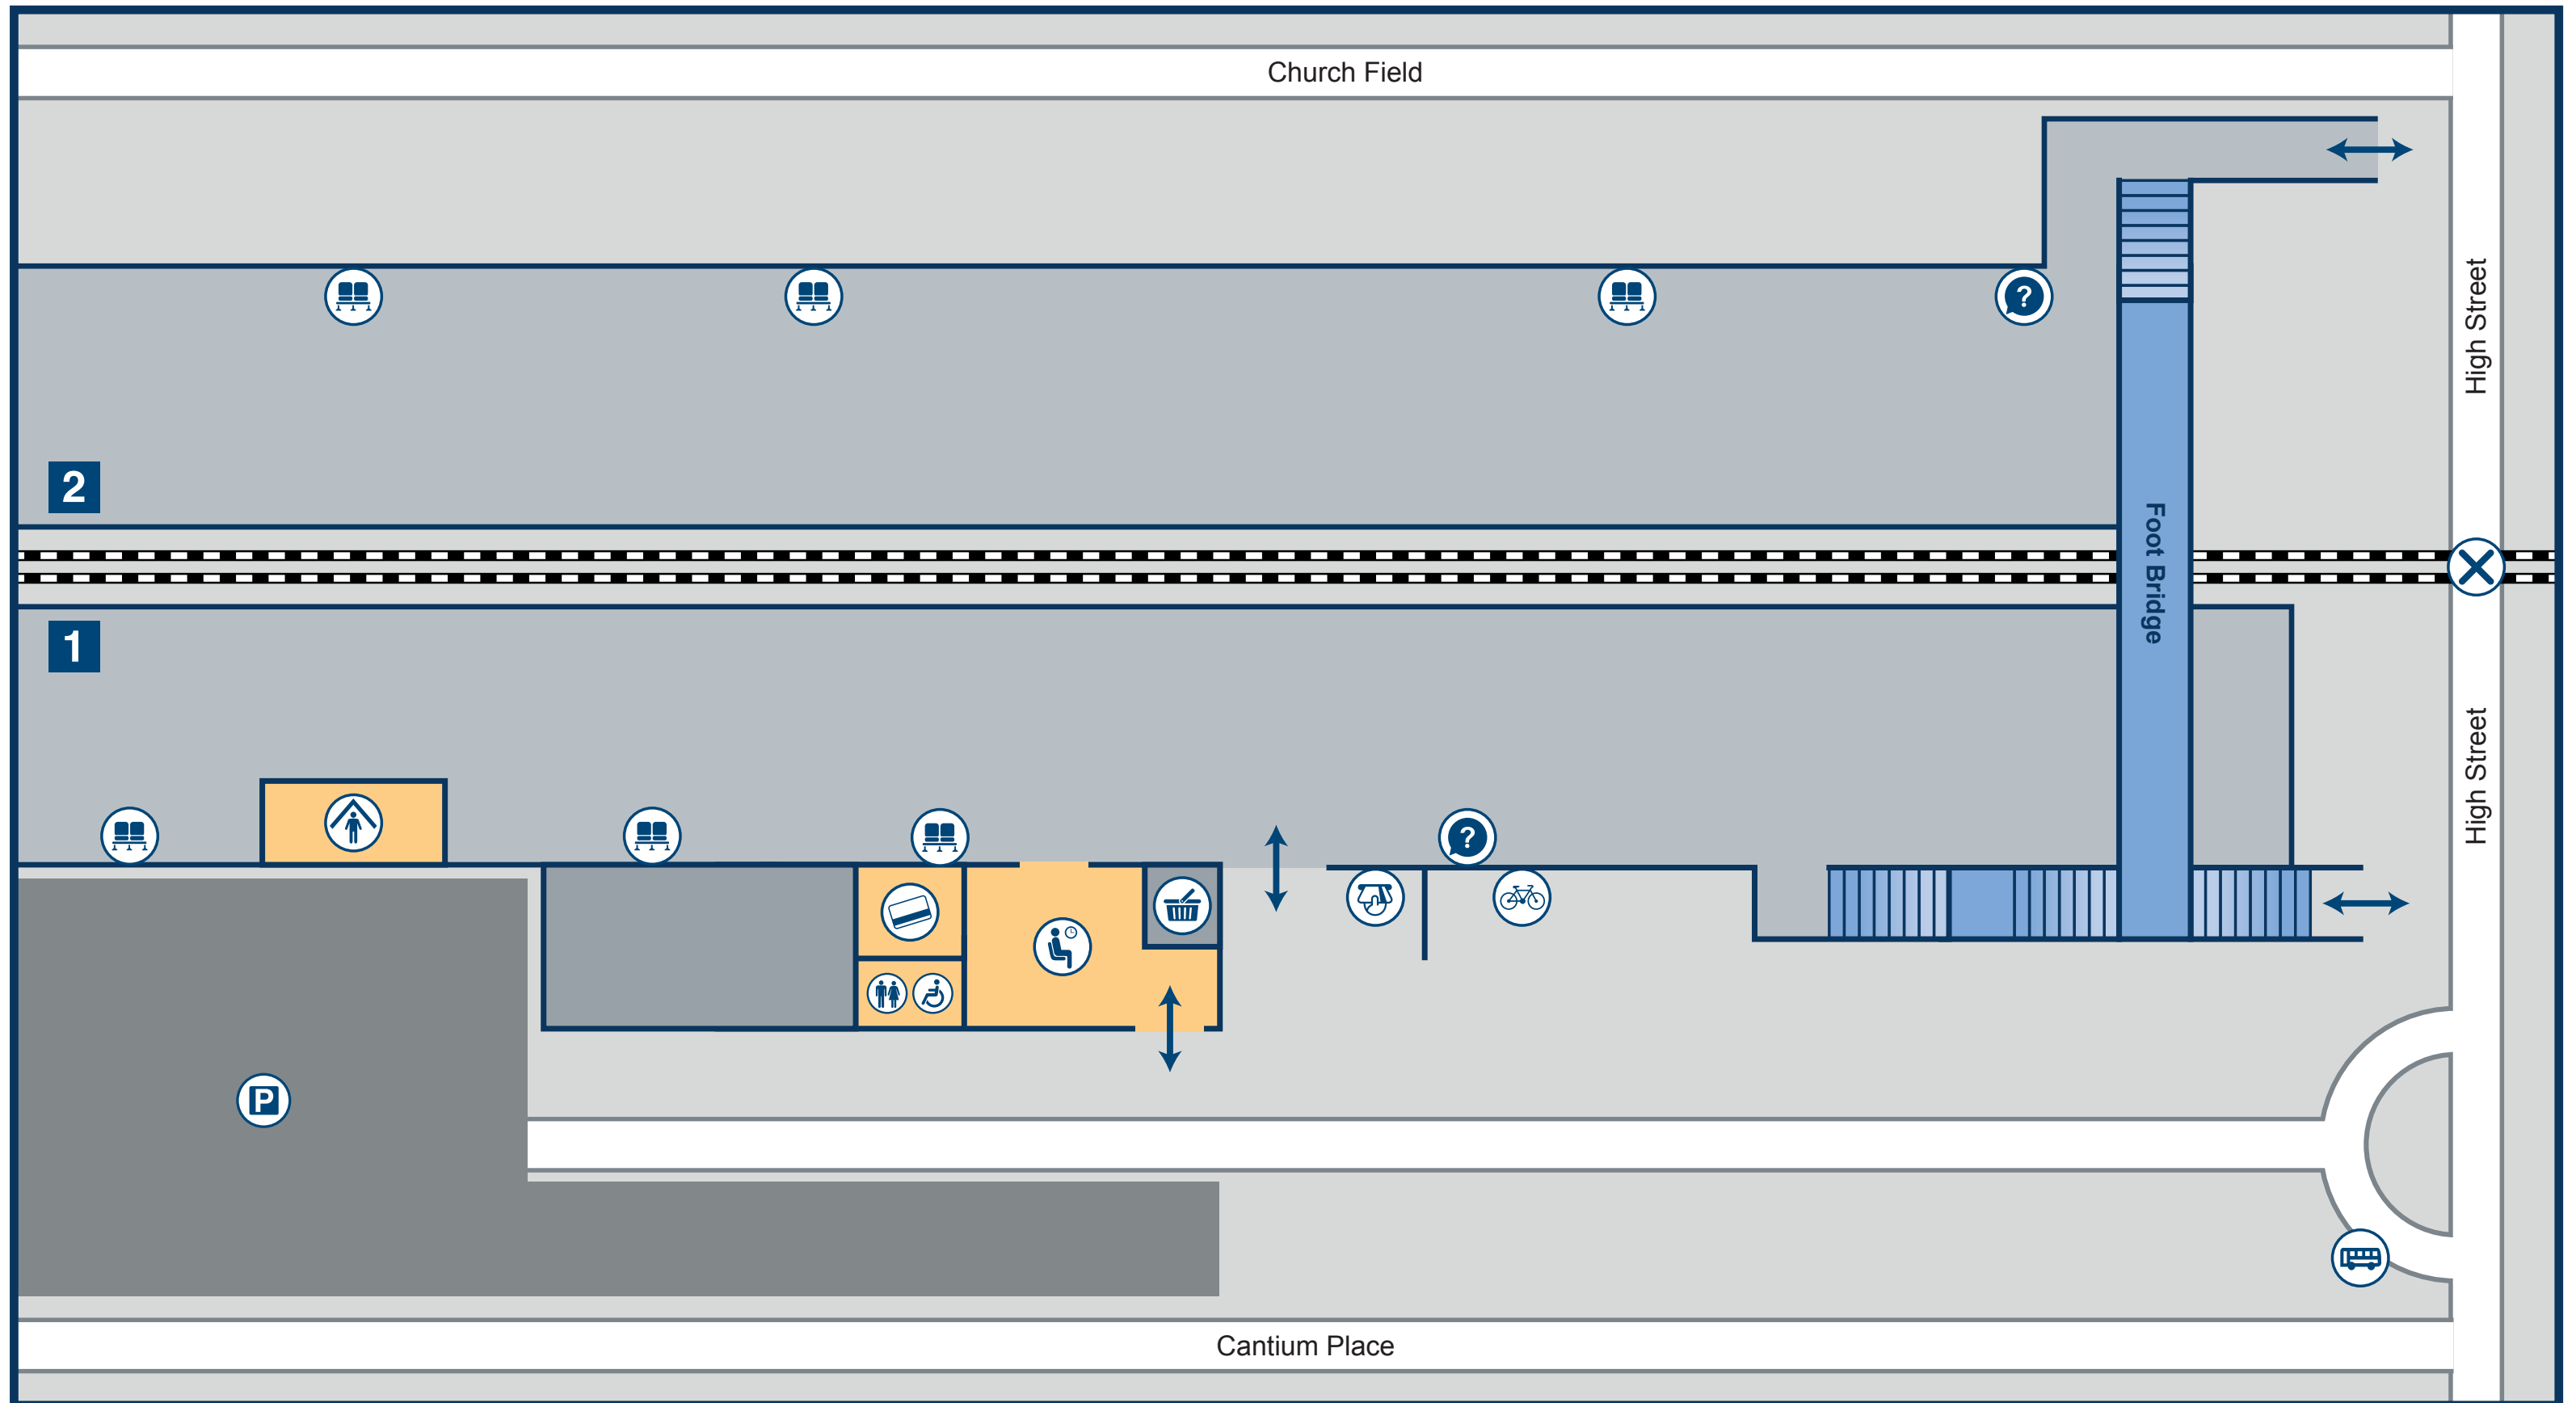

Snodland Station Plan

Key			
	Accessible Toilet		Help Point
	Car Park		Level Crossing
	Cycle Rack		Platform
	Entrance / Exit		Retail Unit
			Seats
			Shelter
			Ticket Machine
			Ticket Office
			Unisex Toilet
			Waiting Room