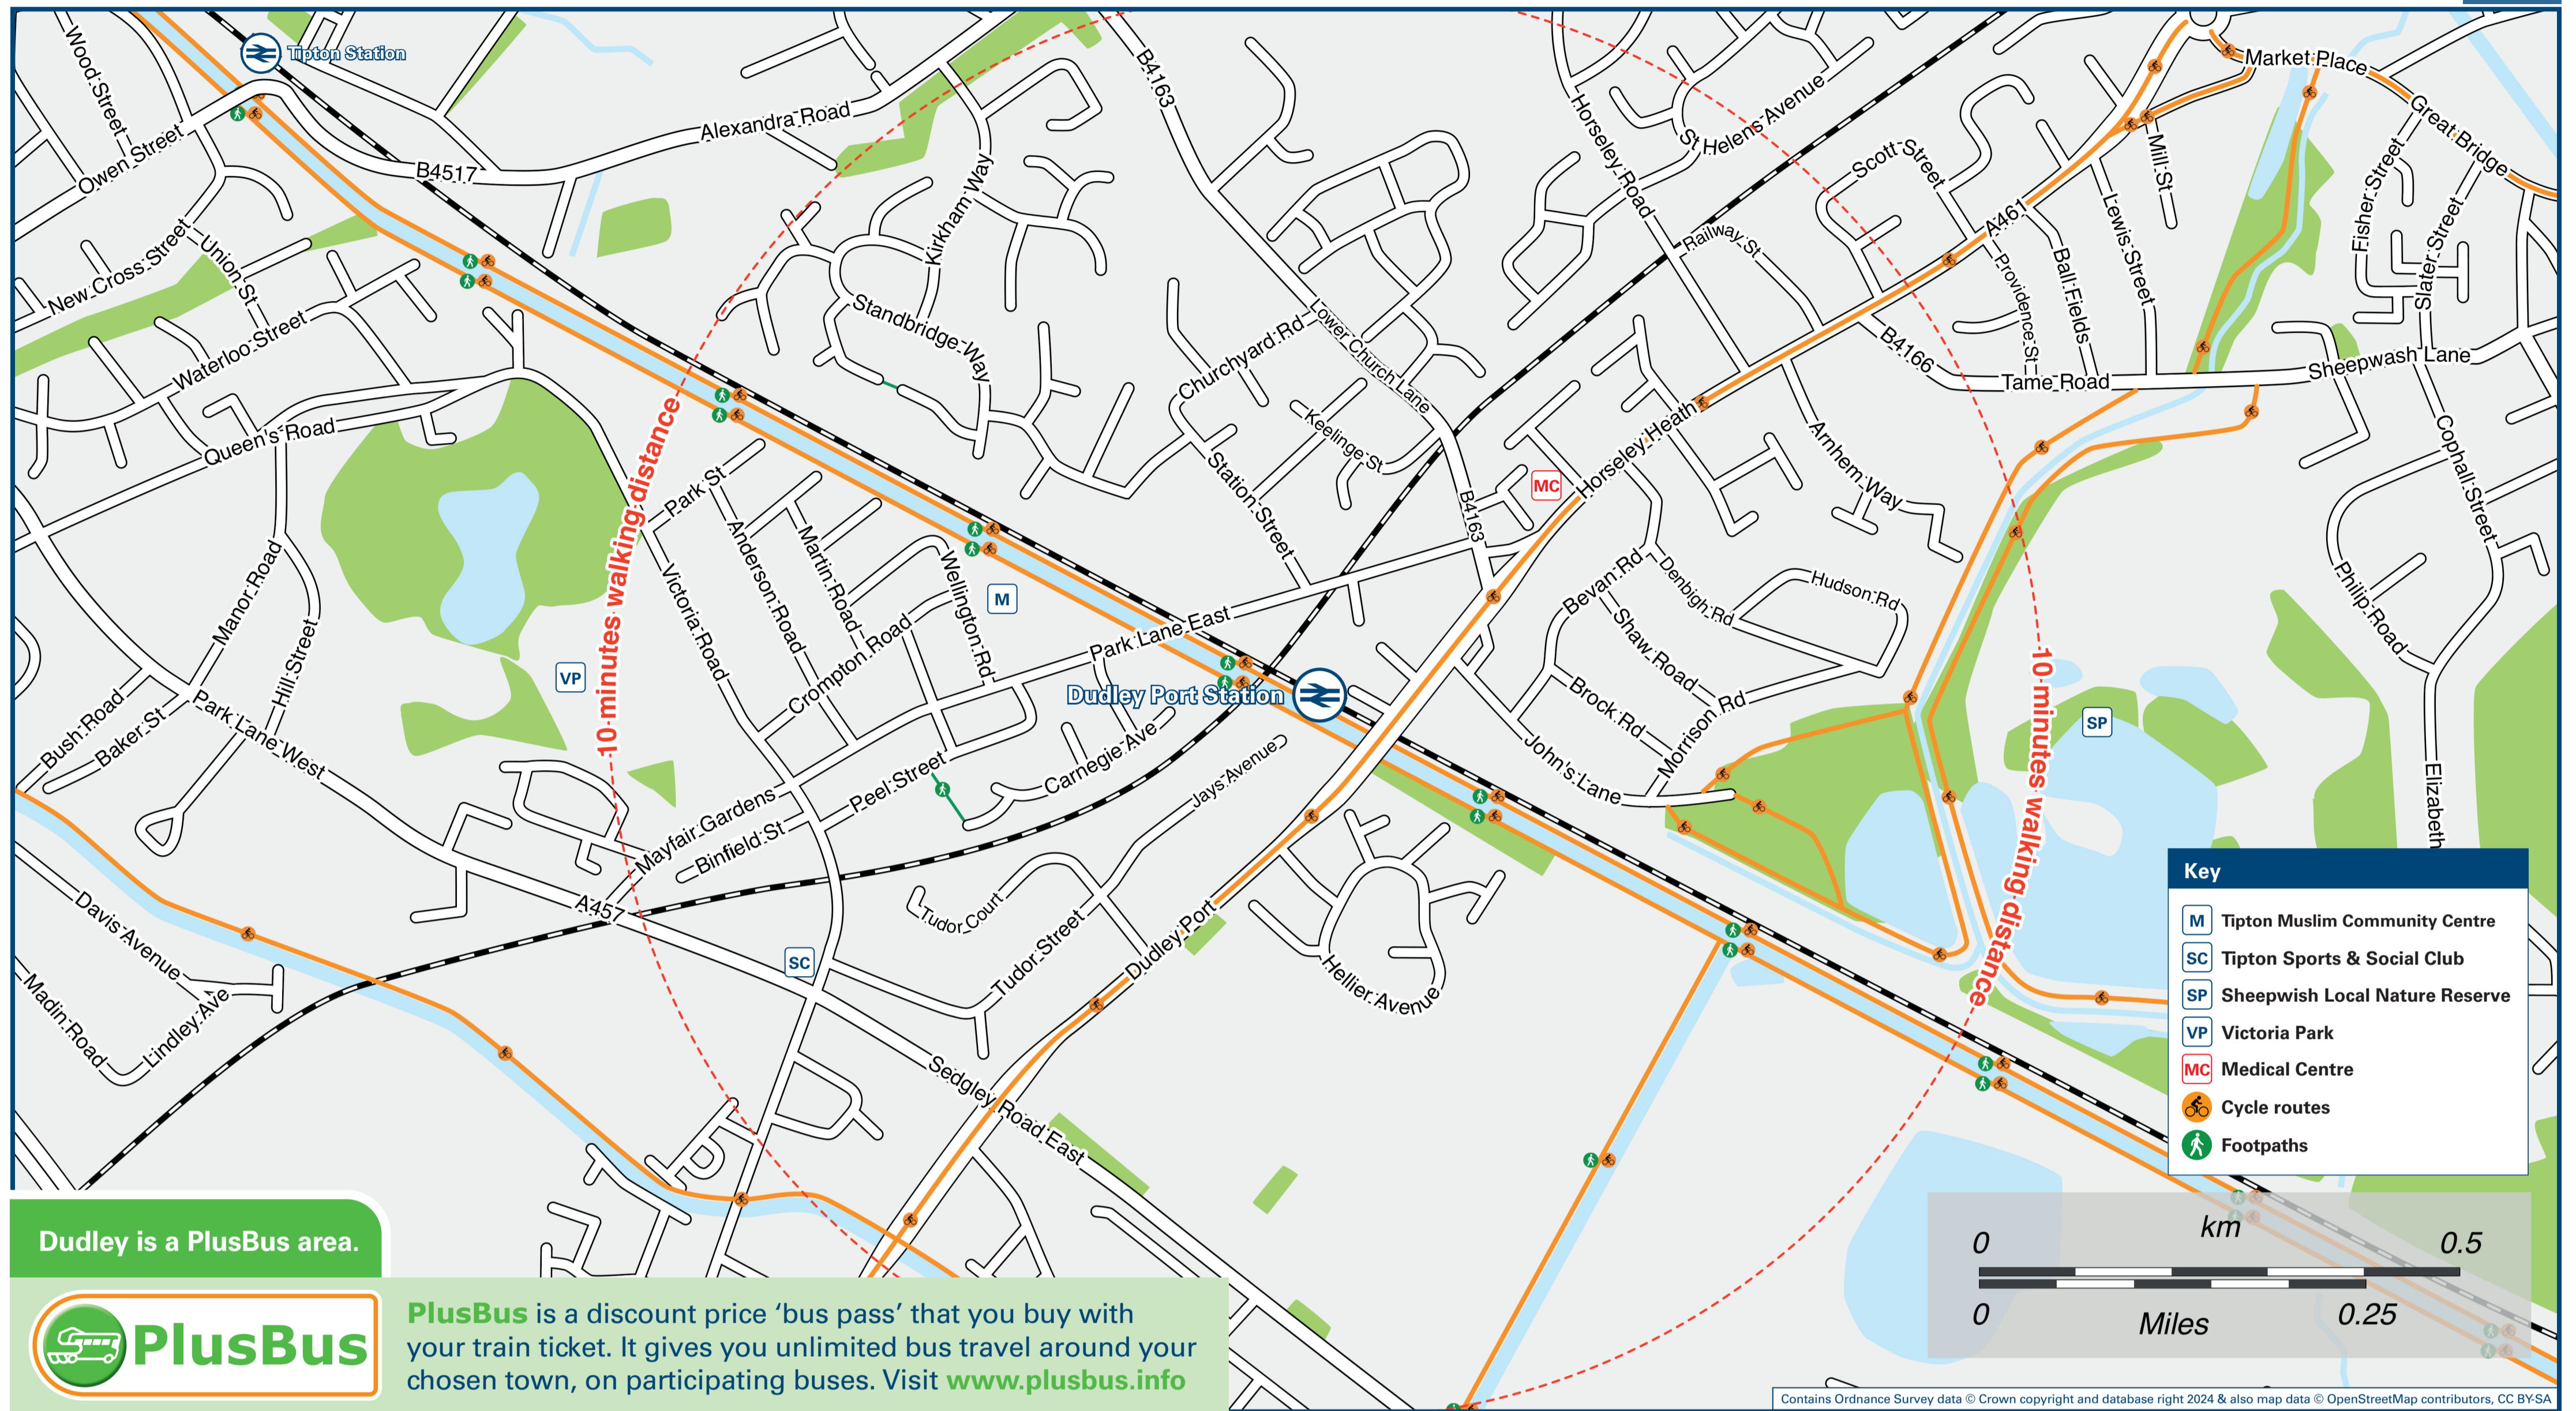

Dudley Port Station

Onward Travel Information

Local area map