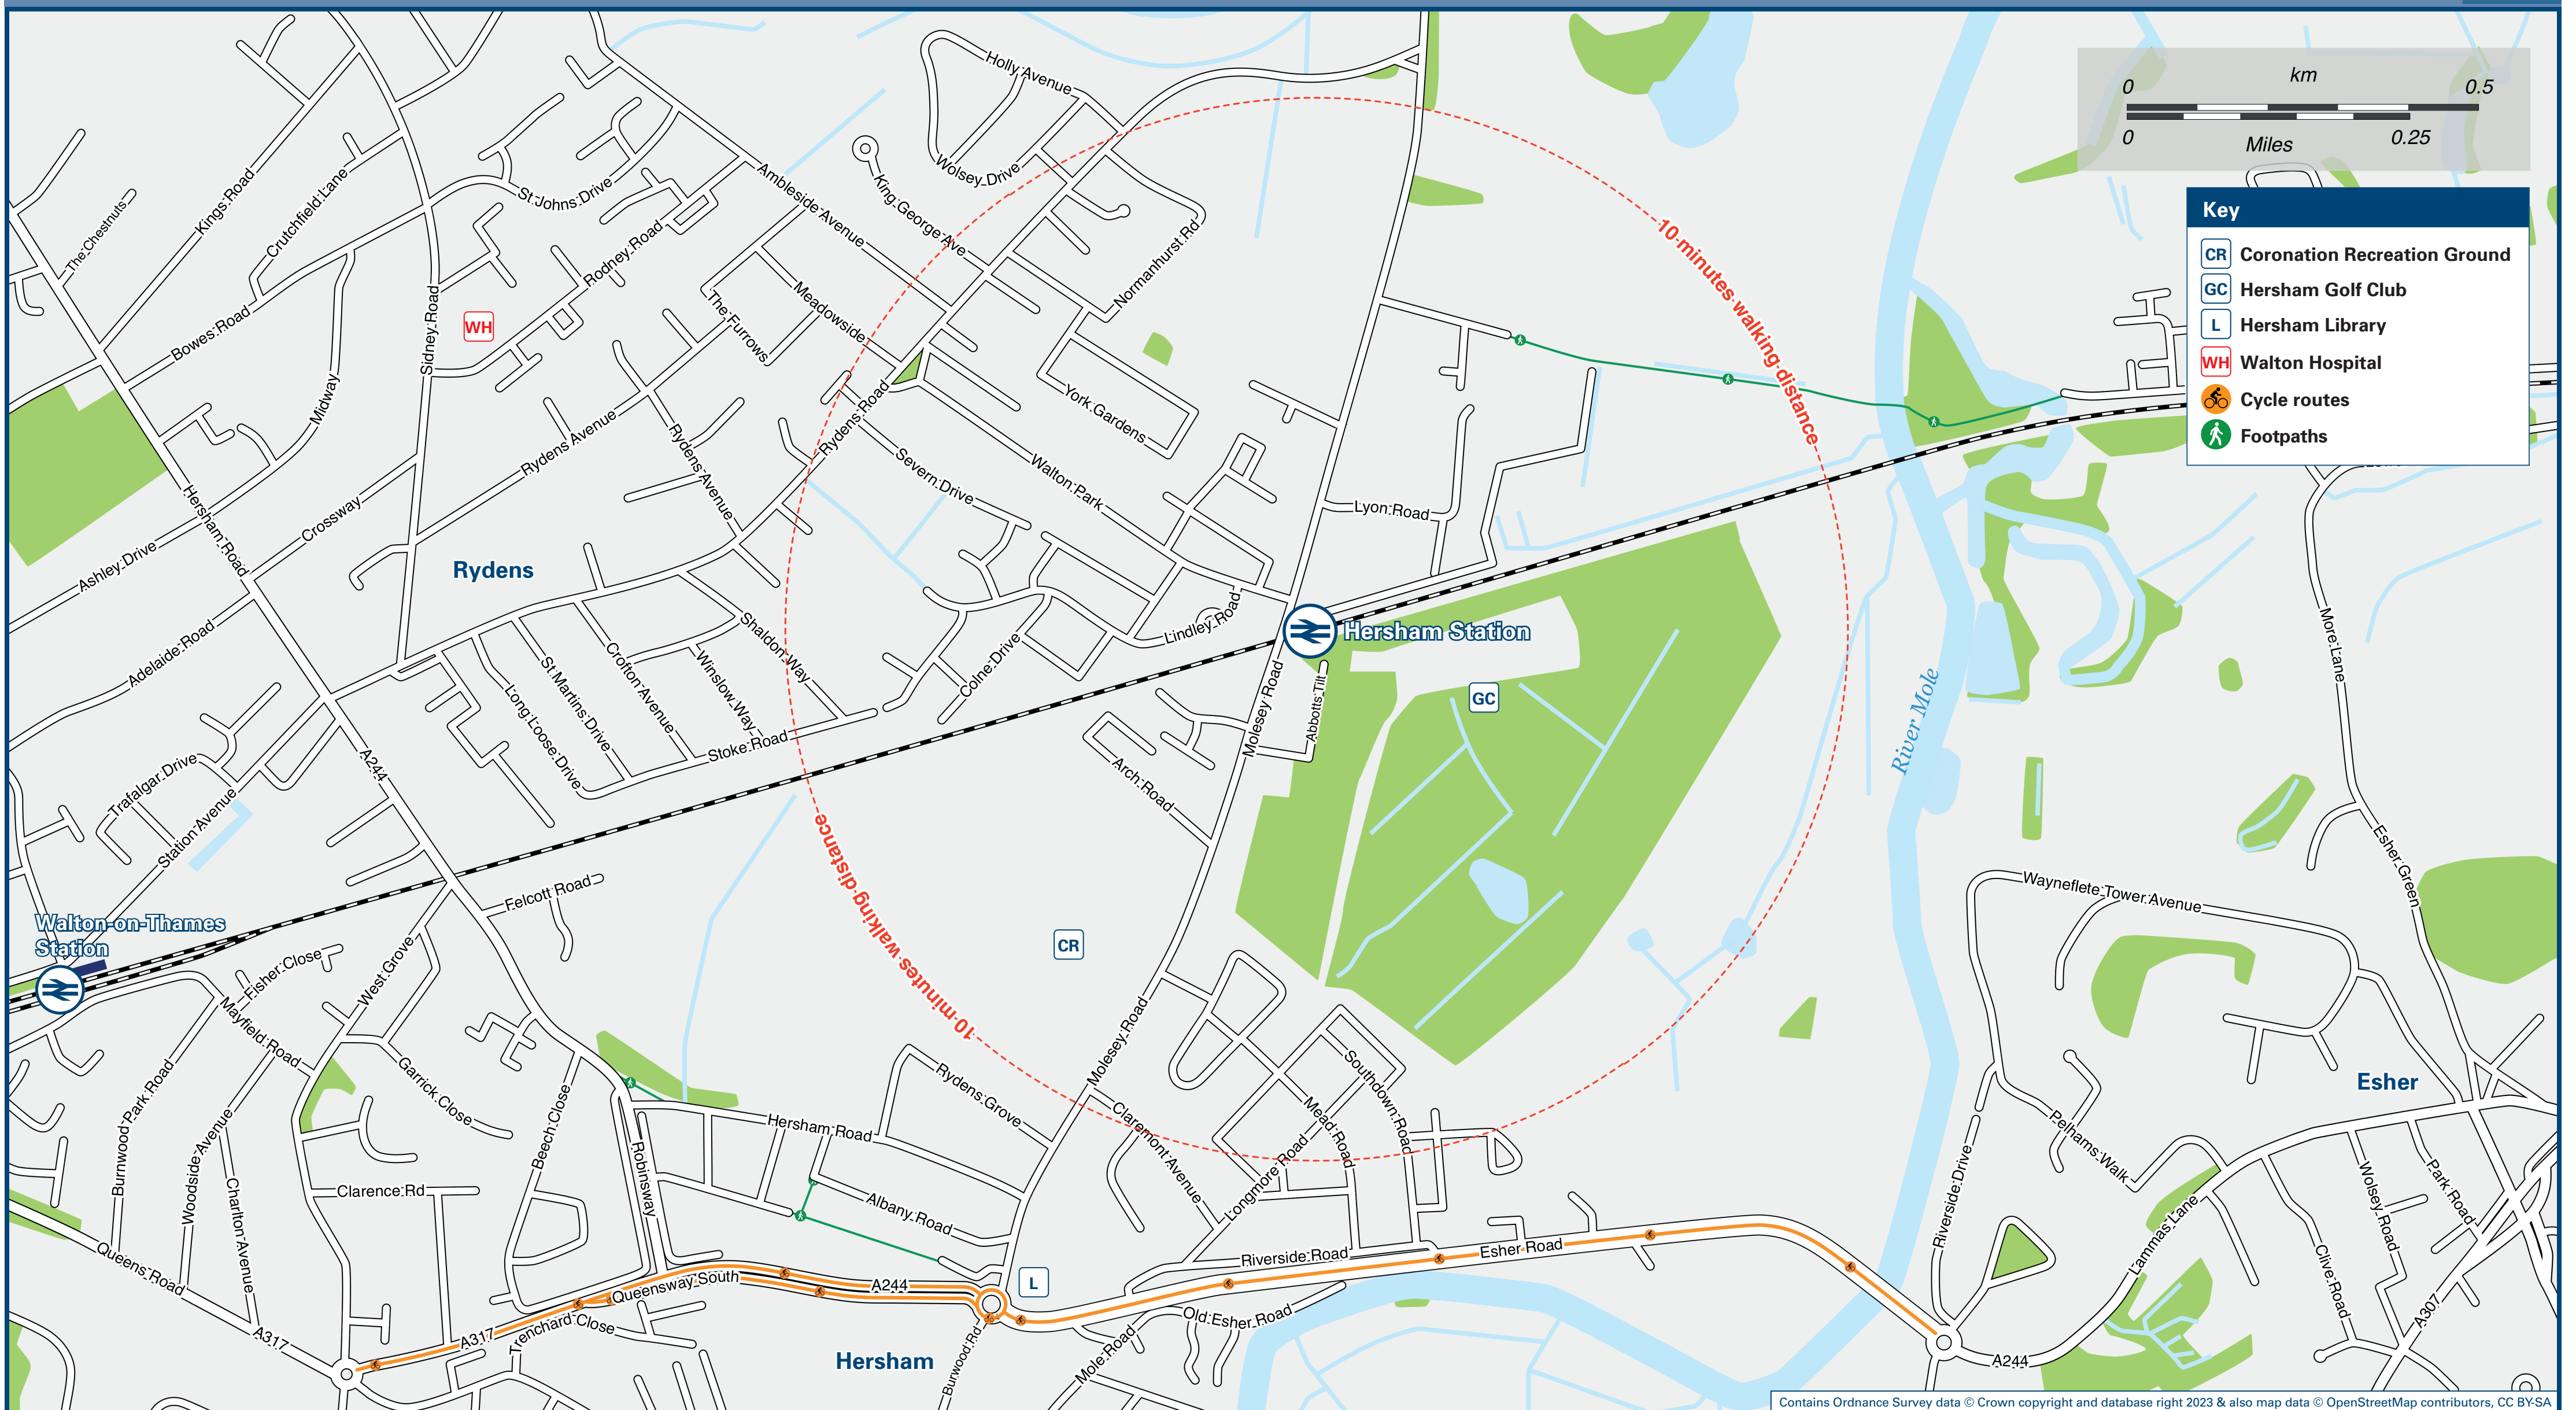

# Hersham Station

# Onward Travel Information

## Local area map

## Buses

Rail replacement buses/coaches depart from bus stops on the Molesey Road: From bus stop A to Surbiton and from bus stop B to Walton-on-Thames, see map above.