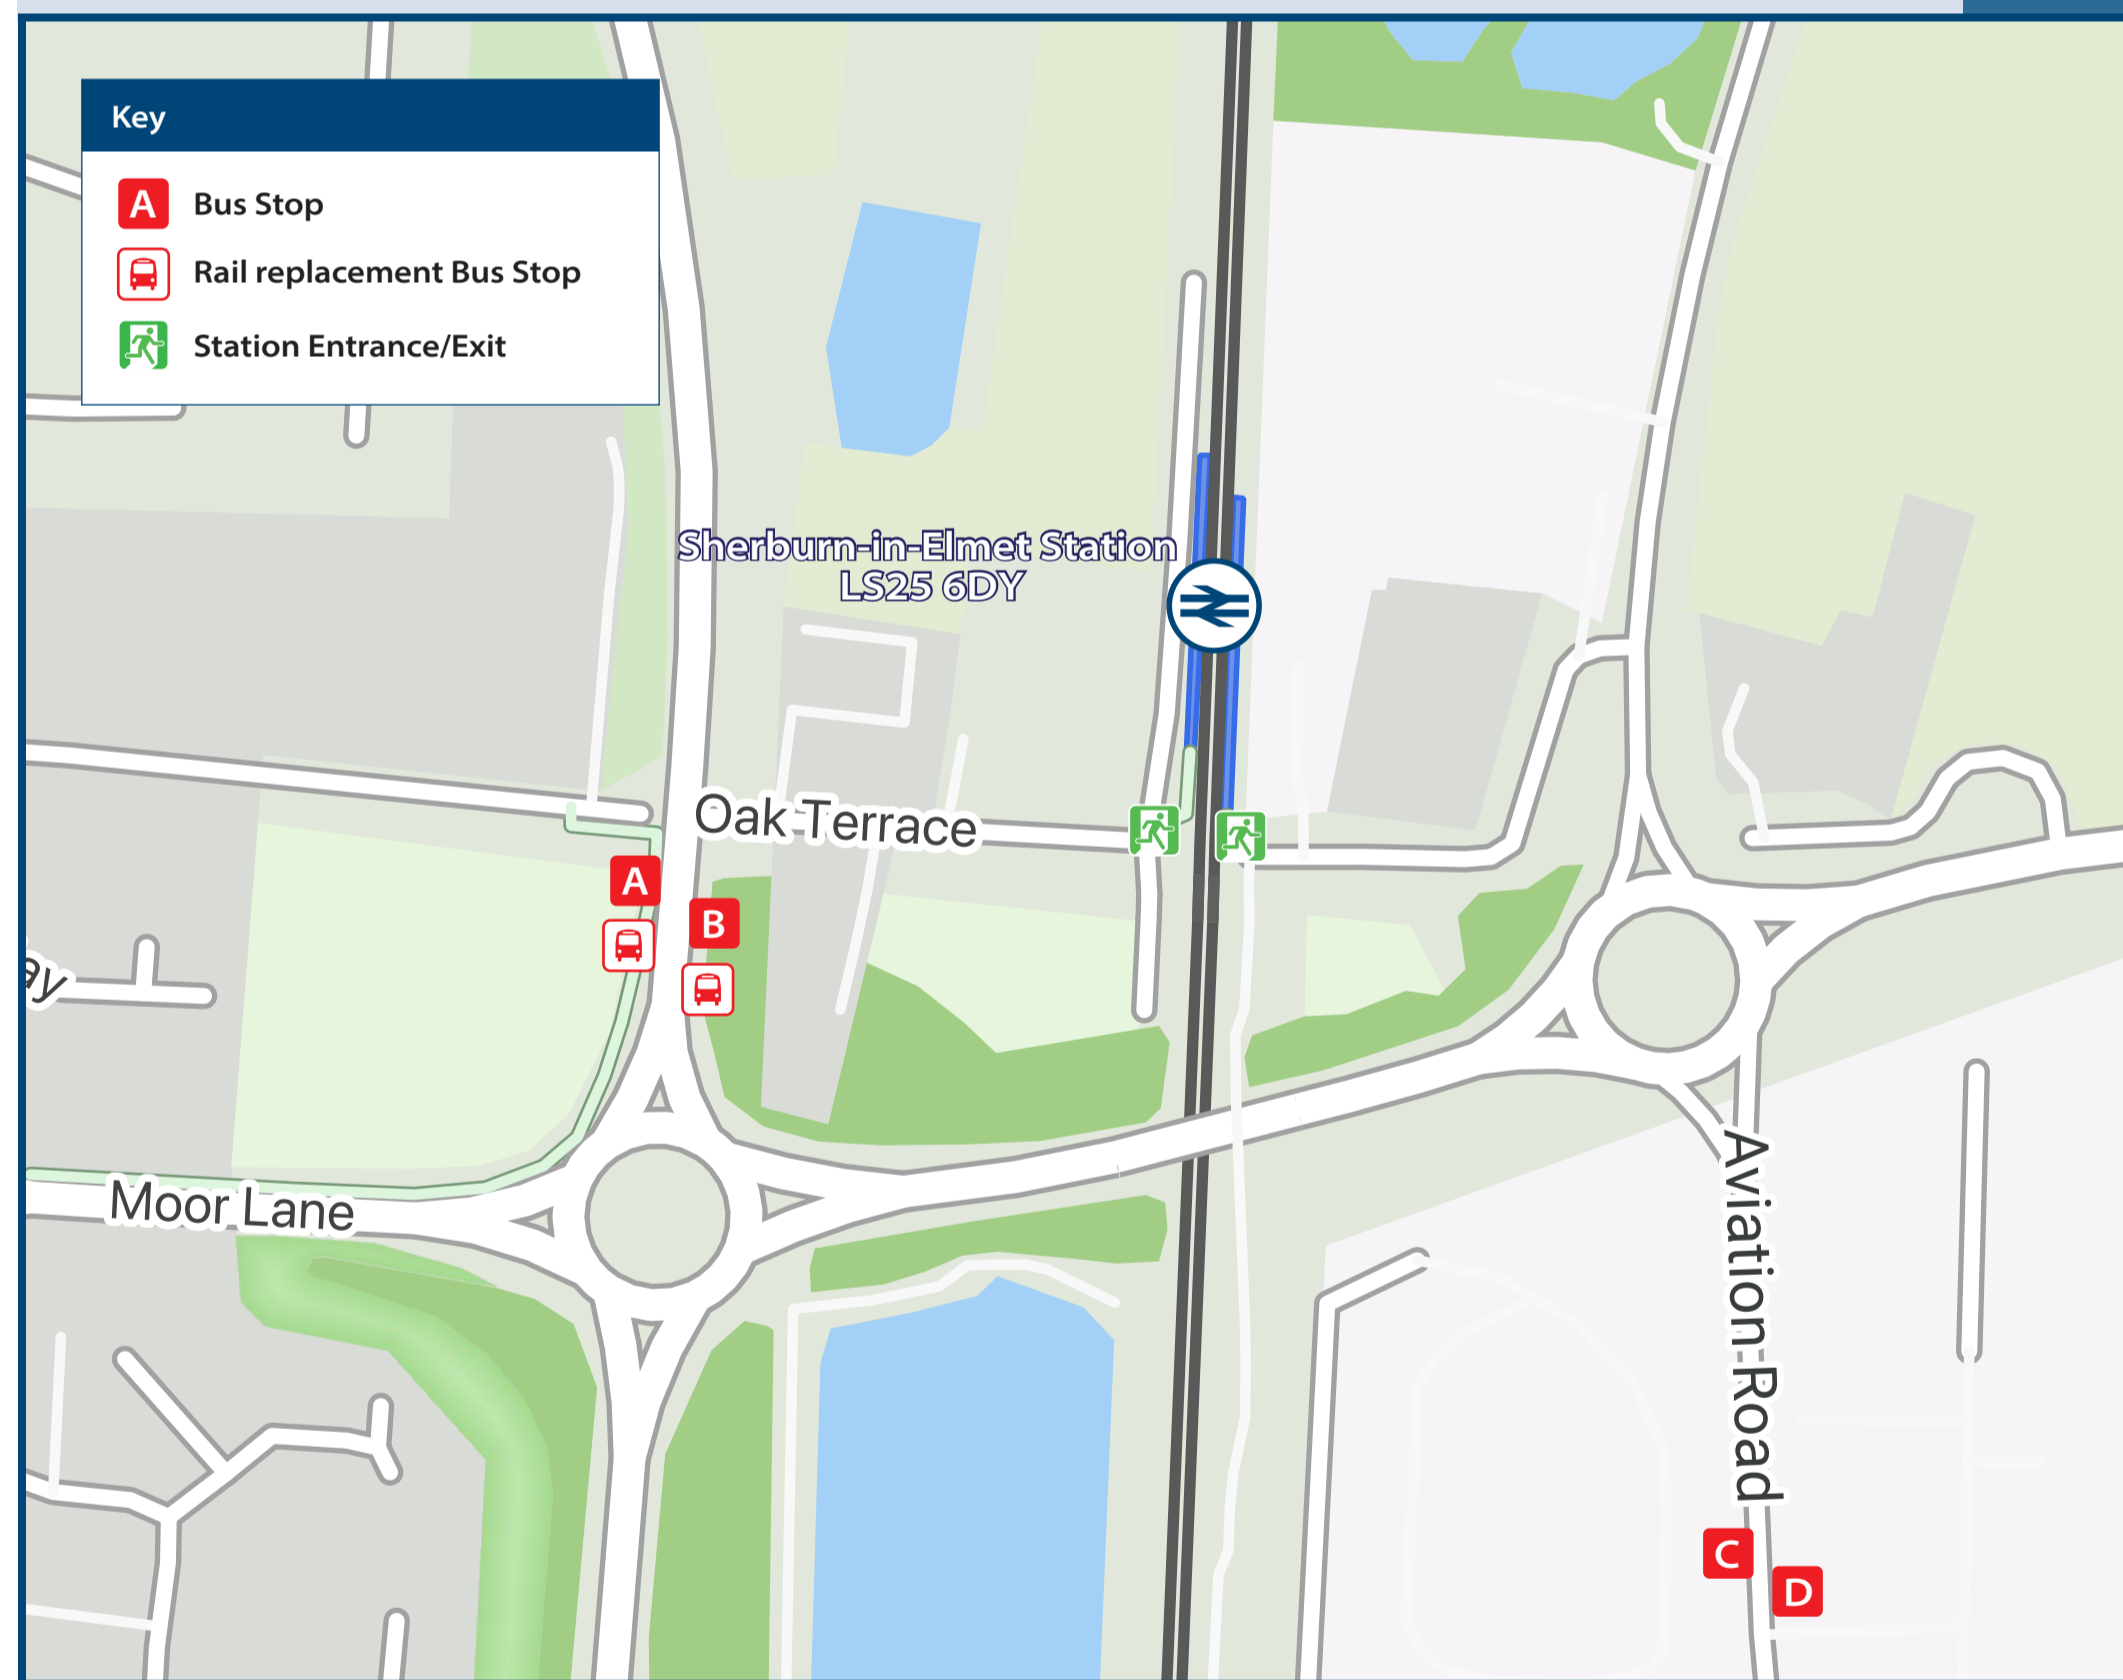

Buses

Rail replacement transport will pick up/drop off at bus stops on the A162 near the Junction of Moor Lane.

Main destinations by bus

(Data correct at February 2026)

DESTINATION	BUS ROUTES	BUS STOP
Barkston Ash	492#	A
Boston Spa	492#	A
Bryam Park	493#	C
Church Fenton	492#	A
East Garforth	164*	C
Ferrybridge	493#	C
Garforth	164*	C
Knottingley	493#	C
Leeds East Airport (Church Fenton)**	492#	A
Micklefield Station	164*	C
Monk Fryston	493#	C
Pontefract	493#	C
Saxton	492#	A
Sherburn In Elmet (Town Centre) †	164*, 493#	C
Stutton	493#	D
Stutton	492#	A
Tadcaster	492#	A
Ulleskeff	492#	A
Wetherby	492#	A

Notes

For bus times and days of operation please contact Traveline on www.traveline.info or call: 0871 200 22 33

Direct trains operate to this destination from Sherburn-in-Elmet Station.

It's a 20 minutes walk from this station via Moor Lane to Sherburn-in-Elmet town centre, see Local area map.

* From bus stop (C) bus route 164 operates a limited service Mondays to Saturdays, only. A daily bus service departs from Sherburn-in-Elmet Crossroads, in the town centre.

** Formerly RAF Church Fenton.

Bus routes 492 & 493 operate limited daytime services on Mondays to Saturdays, only. No evenings or Sundays services.

Taxis

Sherburn-in-Elmet station has no taxi rank or cab office. Advance booking is essential, please consider using the following local operators: (Inclusion of this number doesn't represent any endorsement of the taxi firm)

Oz Travel
01977 683 399

Rumford's Taxis
01977 684 519

Elite Private Hire
07512 519 660

Further information about all onward travel

Local Cycle Info

www.northyorks.gov.uk/roads-parking-and-travel/roads-and-pavements/cycle-lanes-and-routes
For more information about cycle routes.

National Cycle Info

walkwheelcycletrust.org.uk

Bus Times

See timetable displays at bus stops.

www.traveline.info
0871 200 22 33
call cost 13p per minute plus your phone company's access charge

PlusBus

plusbus.info

PlusBus is a discount price 'bus pass' that you buy with your train ticket. It gives you unlimited bus travel around your chosen town, on participating buses. Visit www.plusbus.info

National Rail Enquiries

Online
nationalrail.co.uk

NRE App
Free National Rail Enquiries app for iOS and Android

Social Media
facebook.com/nationalrailenq
@nationalrailenq

Alert Me
You can sign up to Alert Me messages on the National Rail Enquiries website where you can receive train and platform notifications directly to your smart phone.
nationalrail.co.uk/alertme

Contact Centre
03457 48 49 50
Calls cost no more than calls to geographic numbers (01 or 02) and may be recorded.

PlusBike
nationalrail.co.uk/plusbike
For more information.