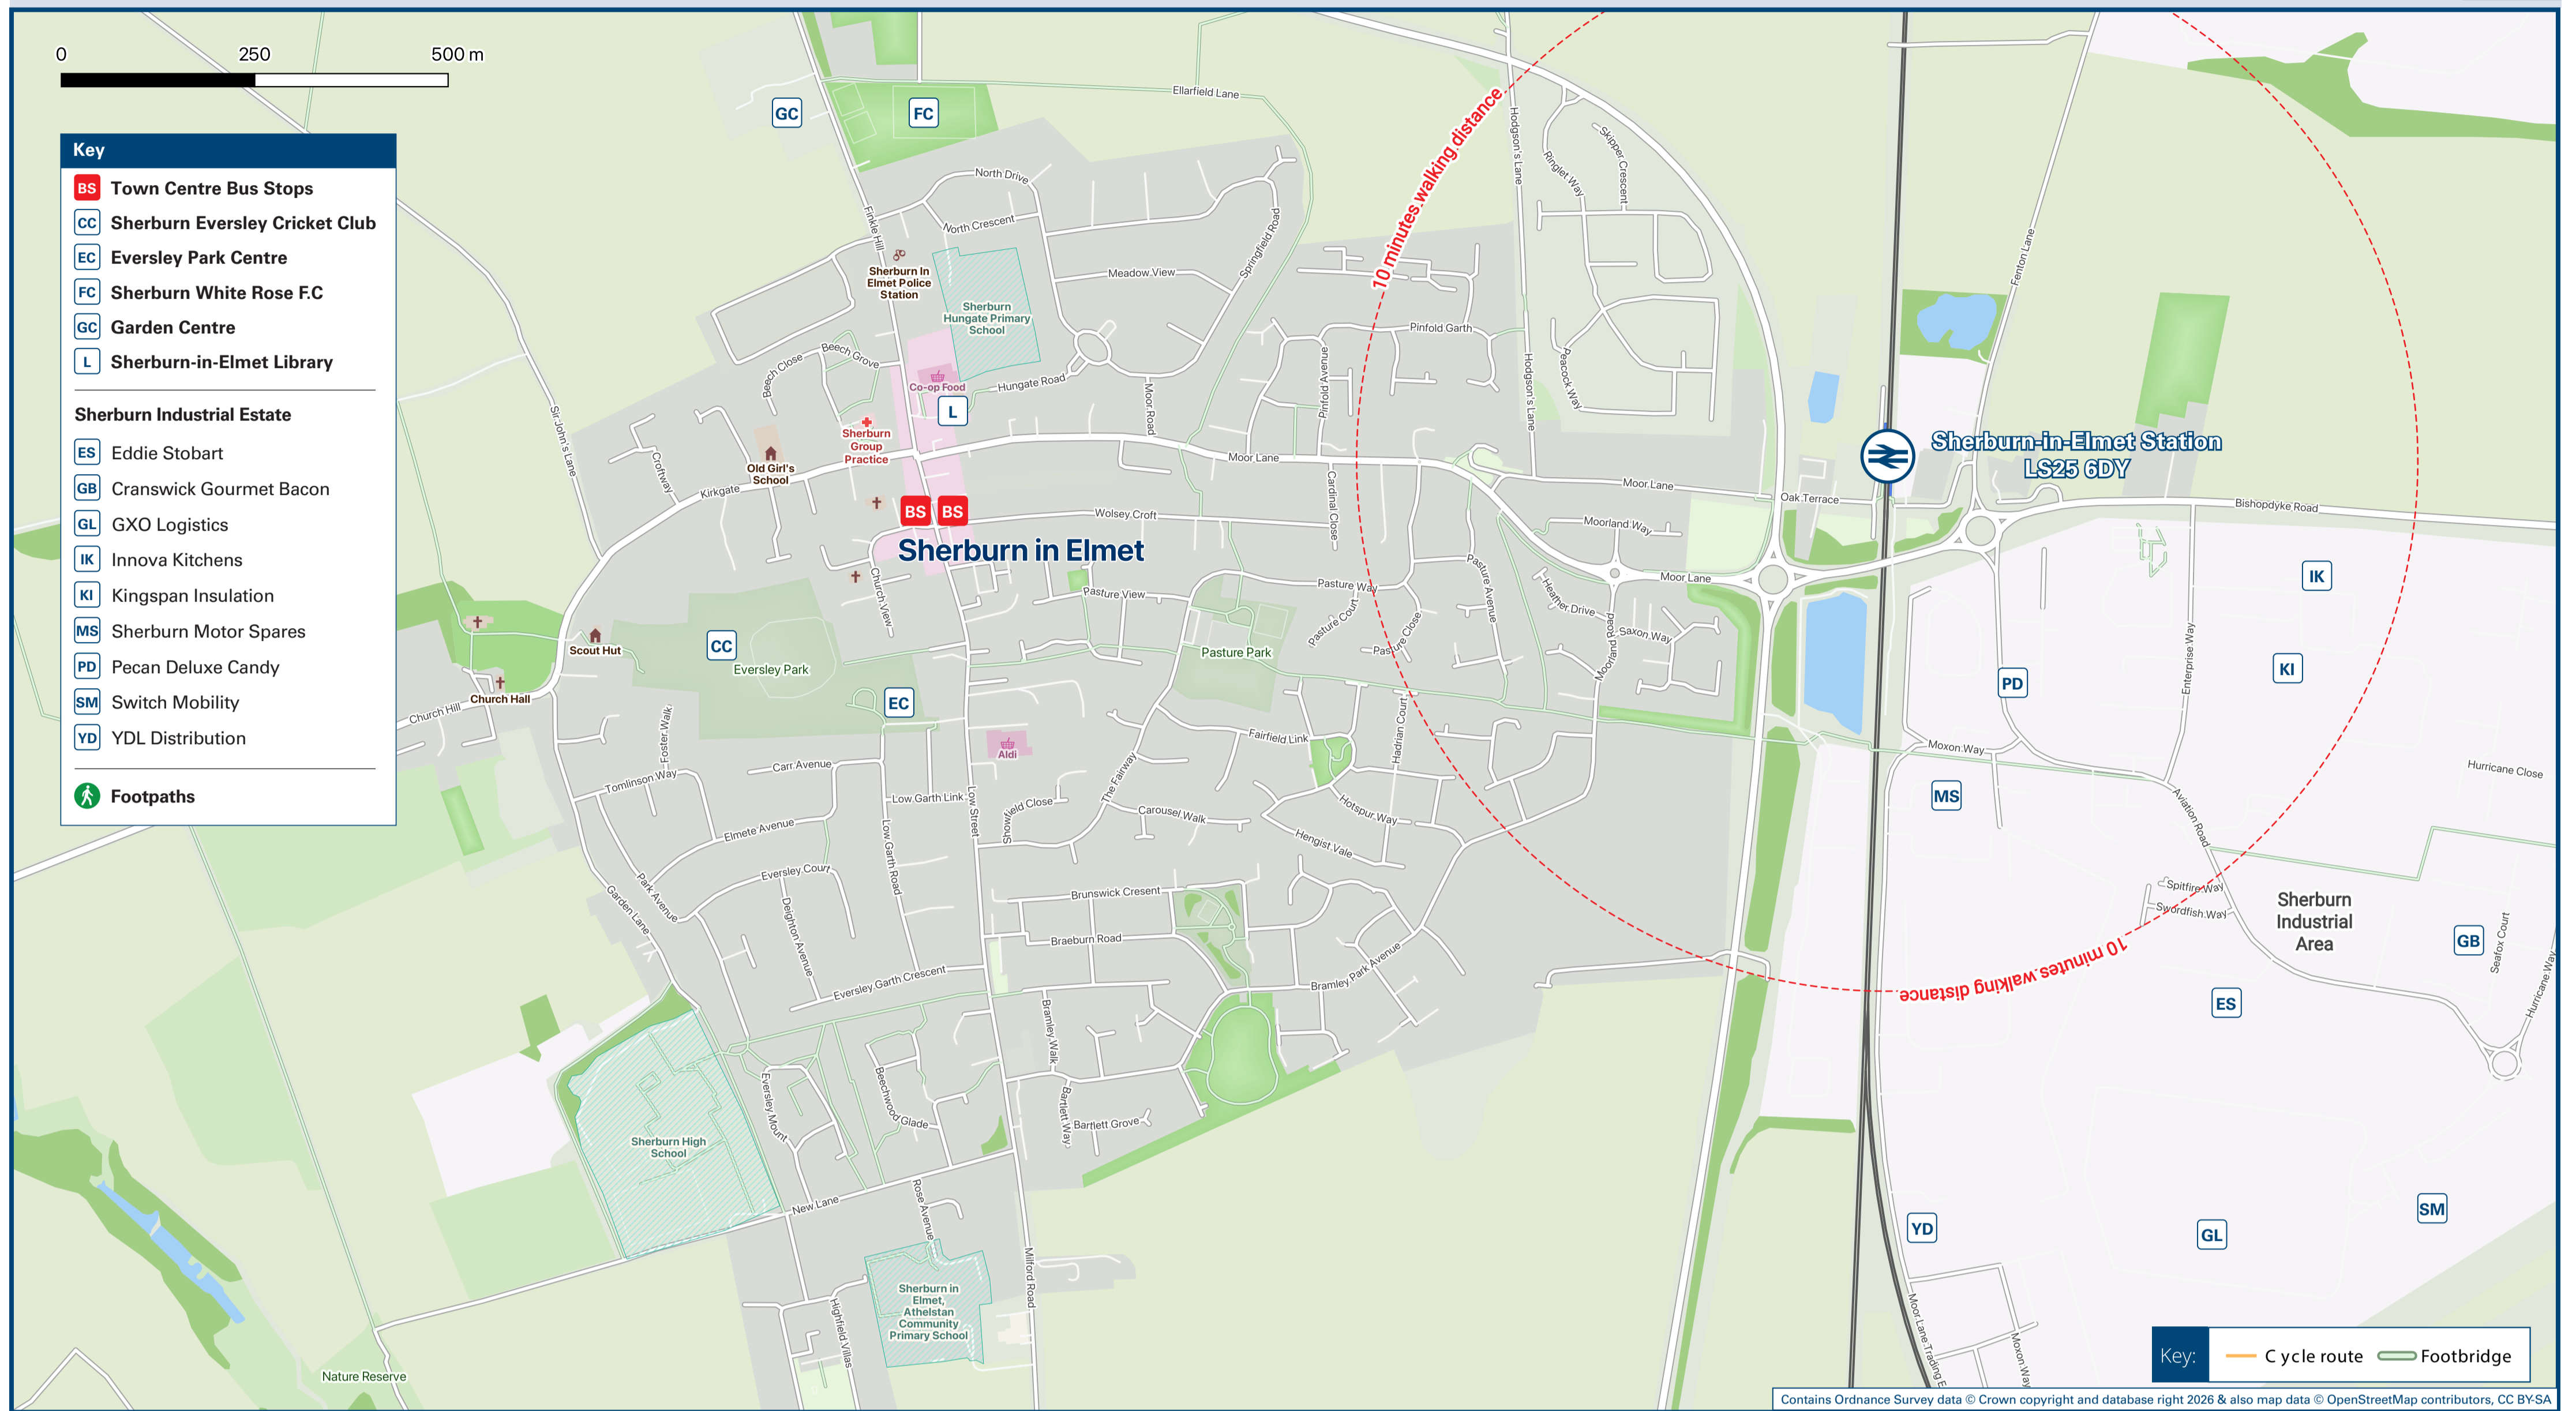

Sherburn-In-Elmet Station

Onward Travel Information

Local area map