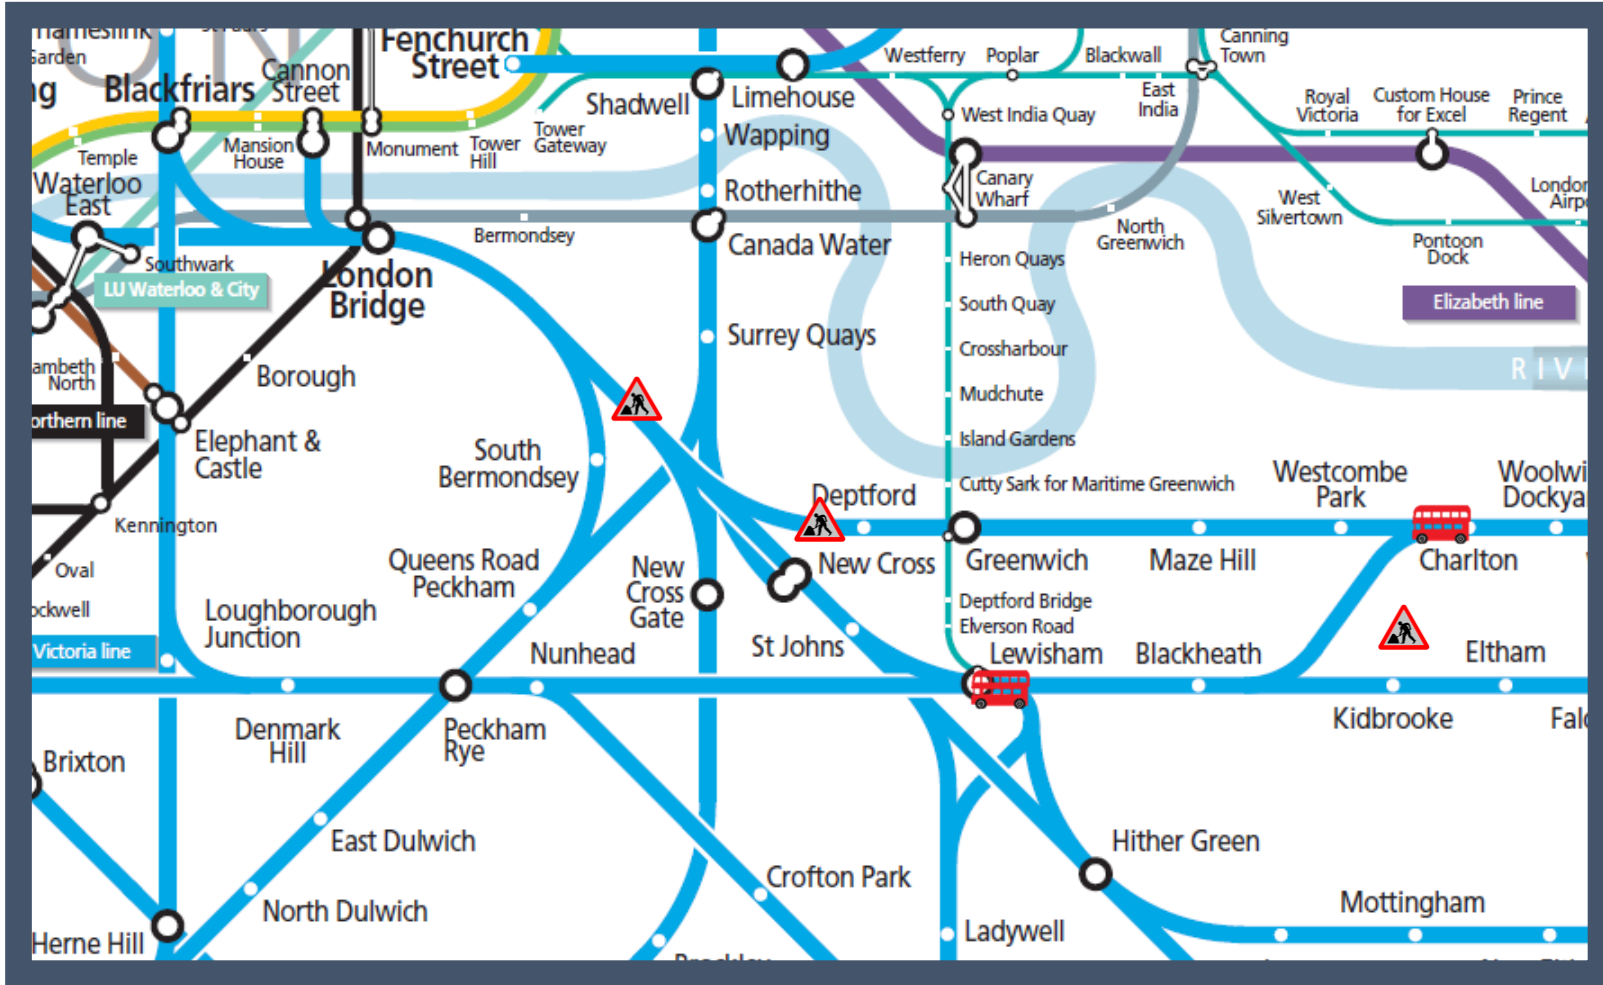

No Southeastern services at London Cannon Street or via Greenwich

TOC affected: Southeastern

Key:

-  Engineering Works
-  Bus Replacement Services