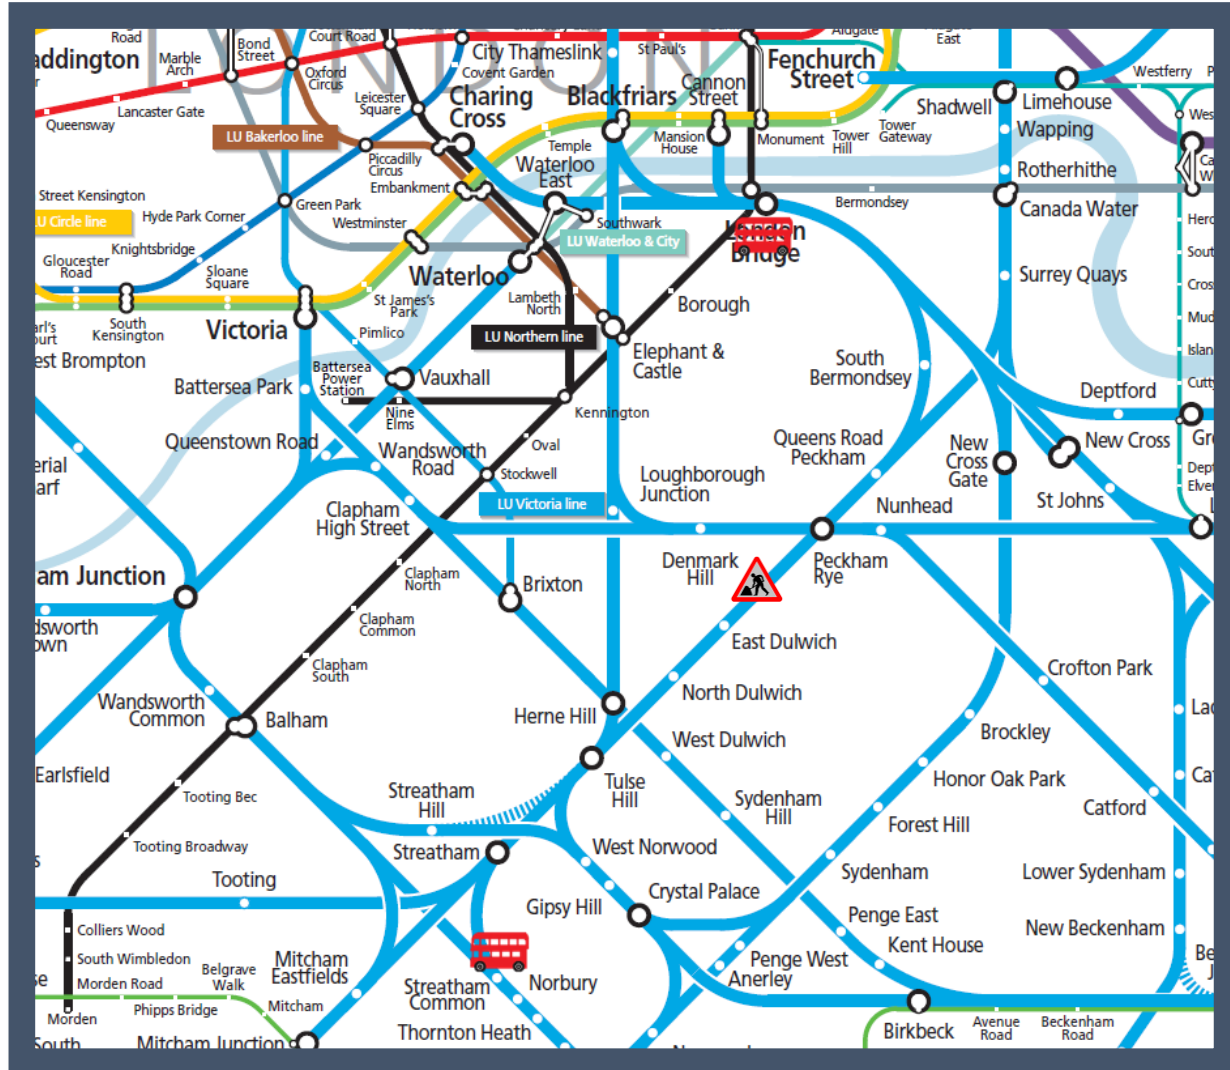

Buses replace trains between London Bridge and Streatham Common

TOC affected: Southern

Key:

| | |
|---|--------------------------|
|  | Engineering Works |
|  | Bus Replacement Services |