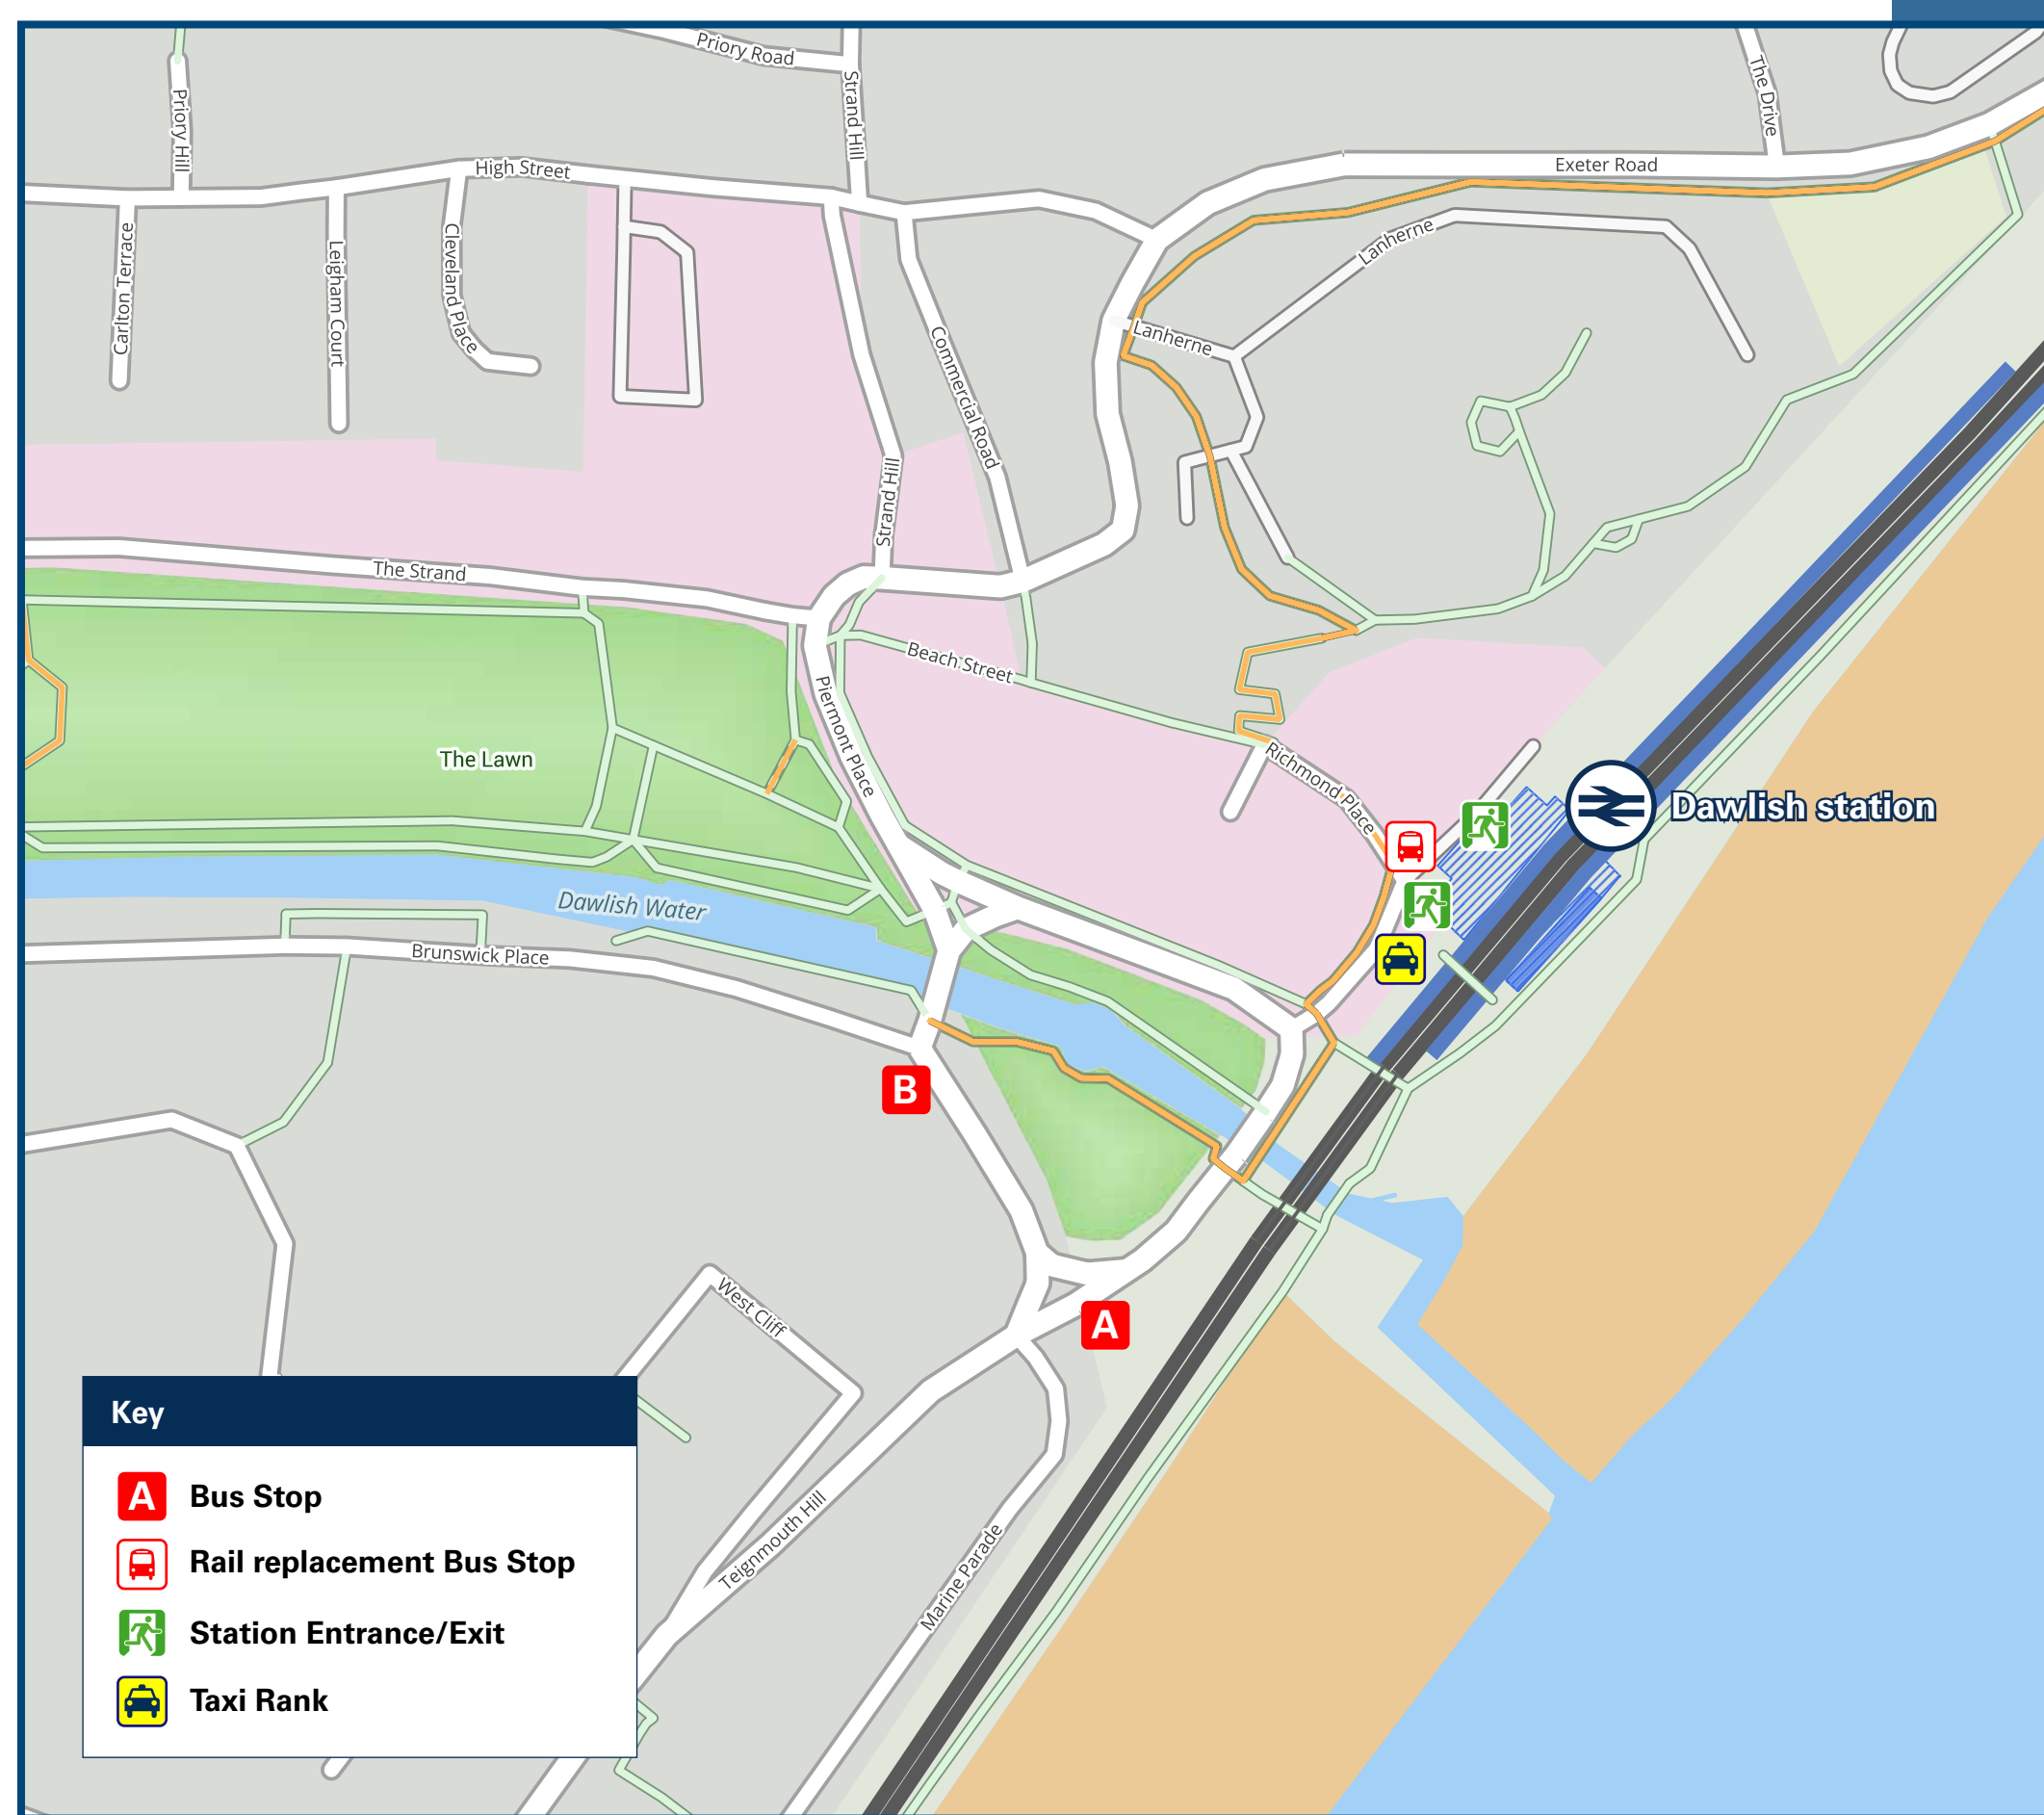

Dawlish Station

Onward Travel Information

Buses and Taxis

Rail replacement buses/coaches will depart from Richmond Place next to the station car park