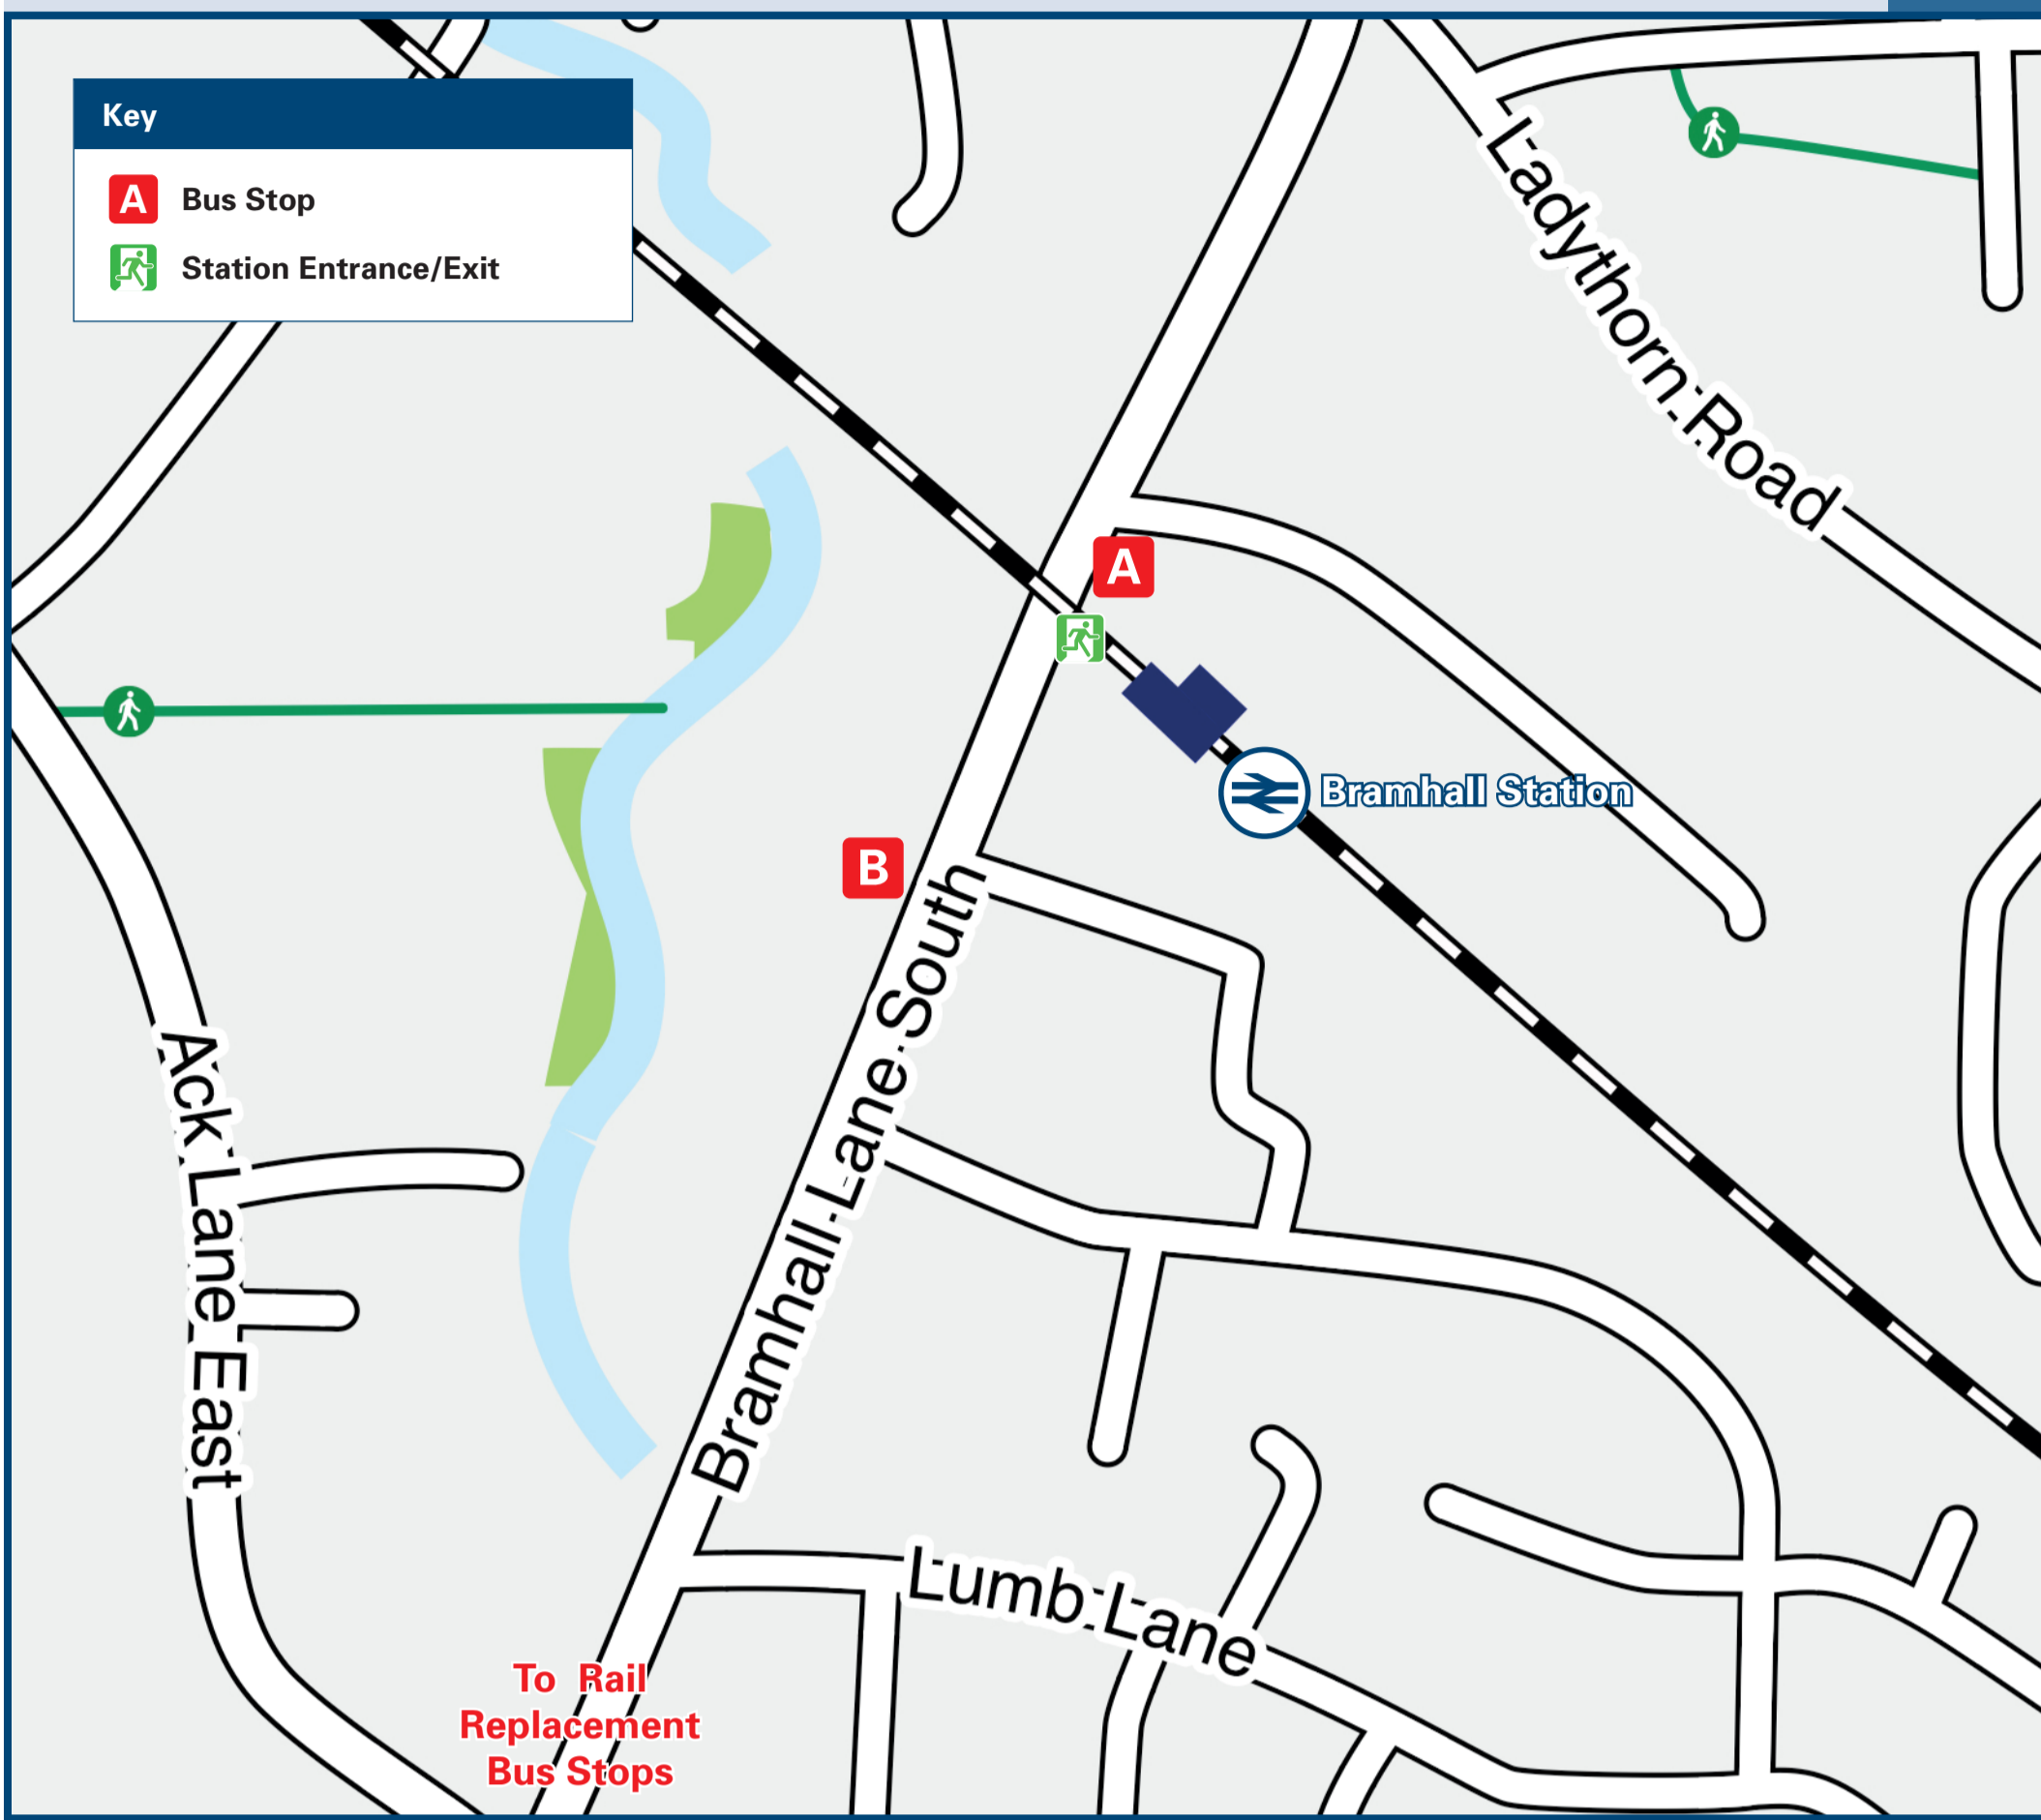

Bramhall Station

Onward Travel Information

Buses

Rail replacement buses for Manchester/Stockport will call at the bus stop outside the Shell garage on Ack Lane East. Rail replacement buses for Stoke will call at the bus stop outside Superdrug on Woodford Road. (Approximately 7 minutes walk)