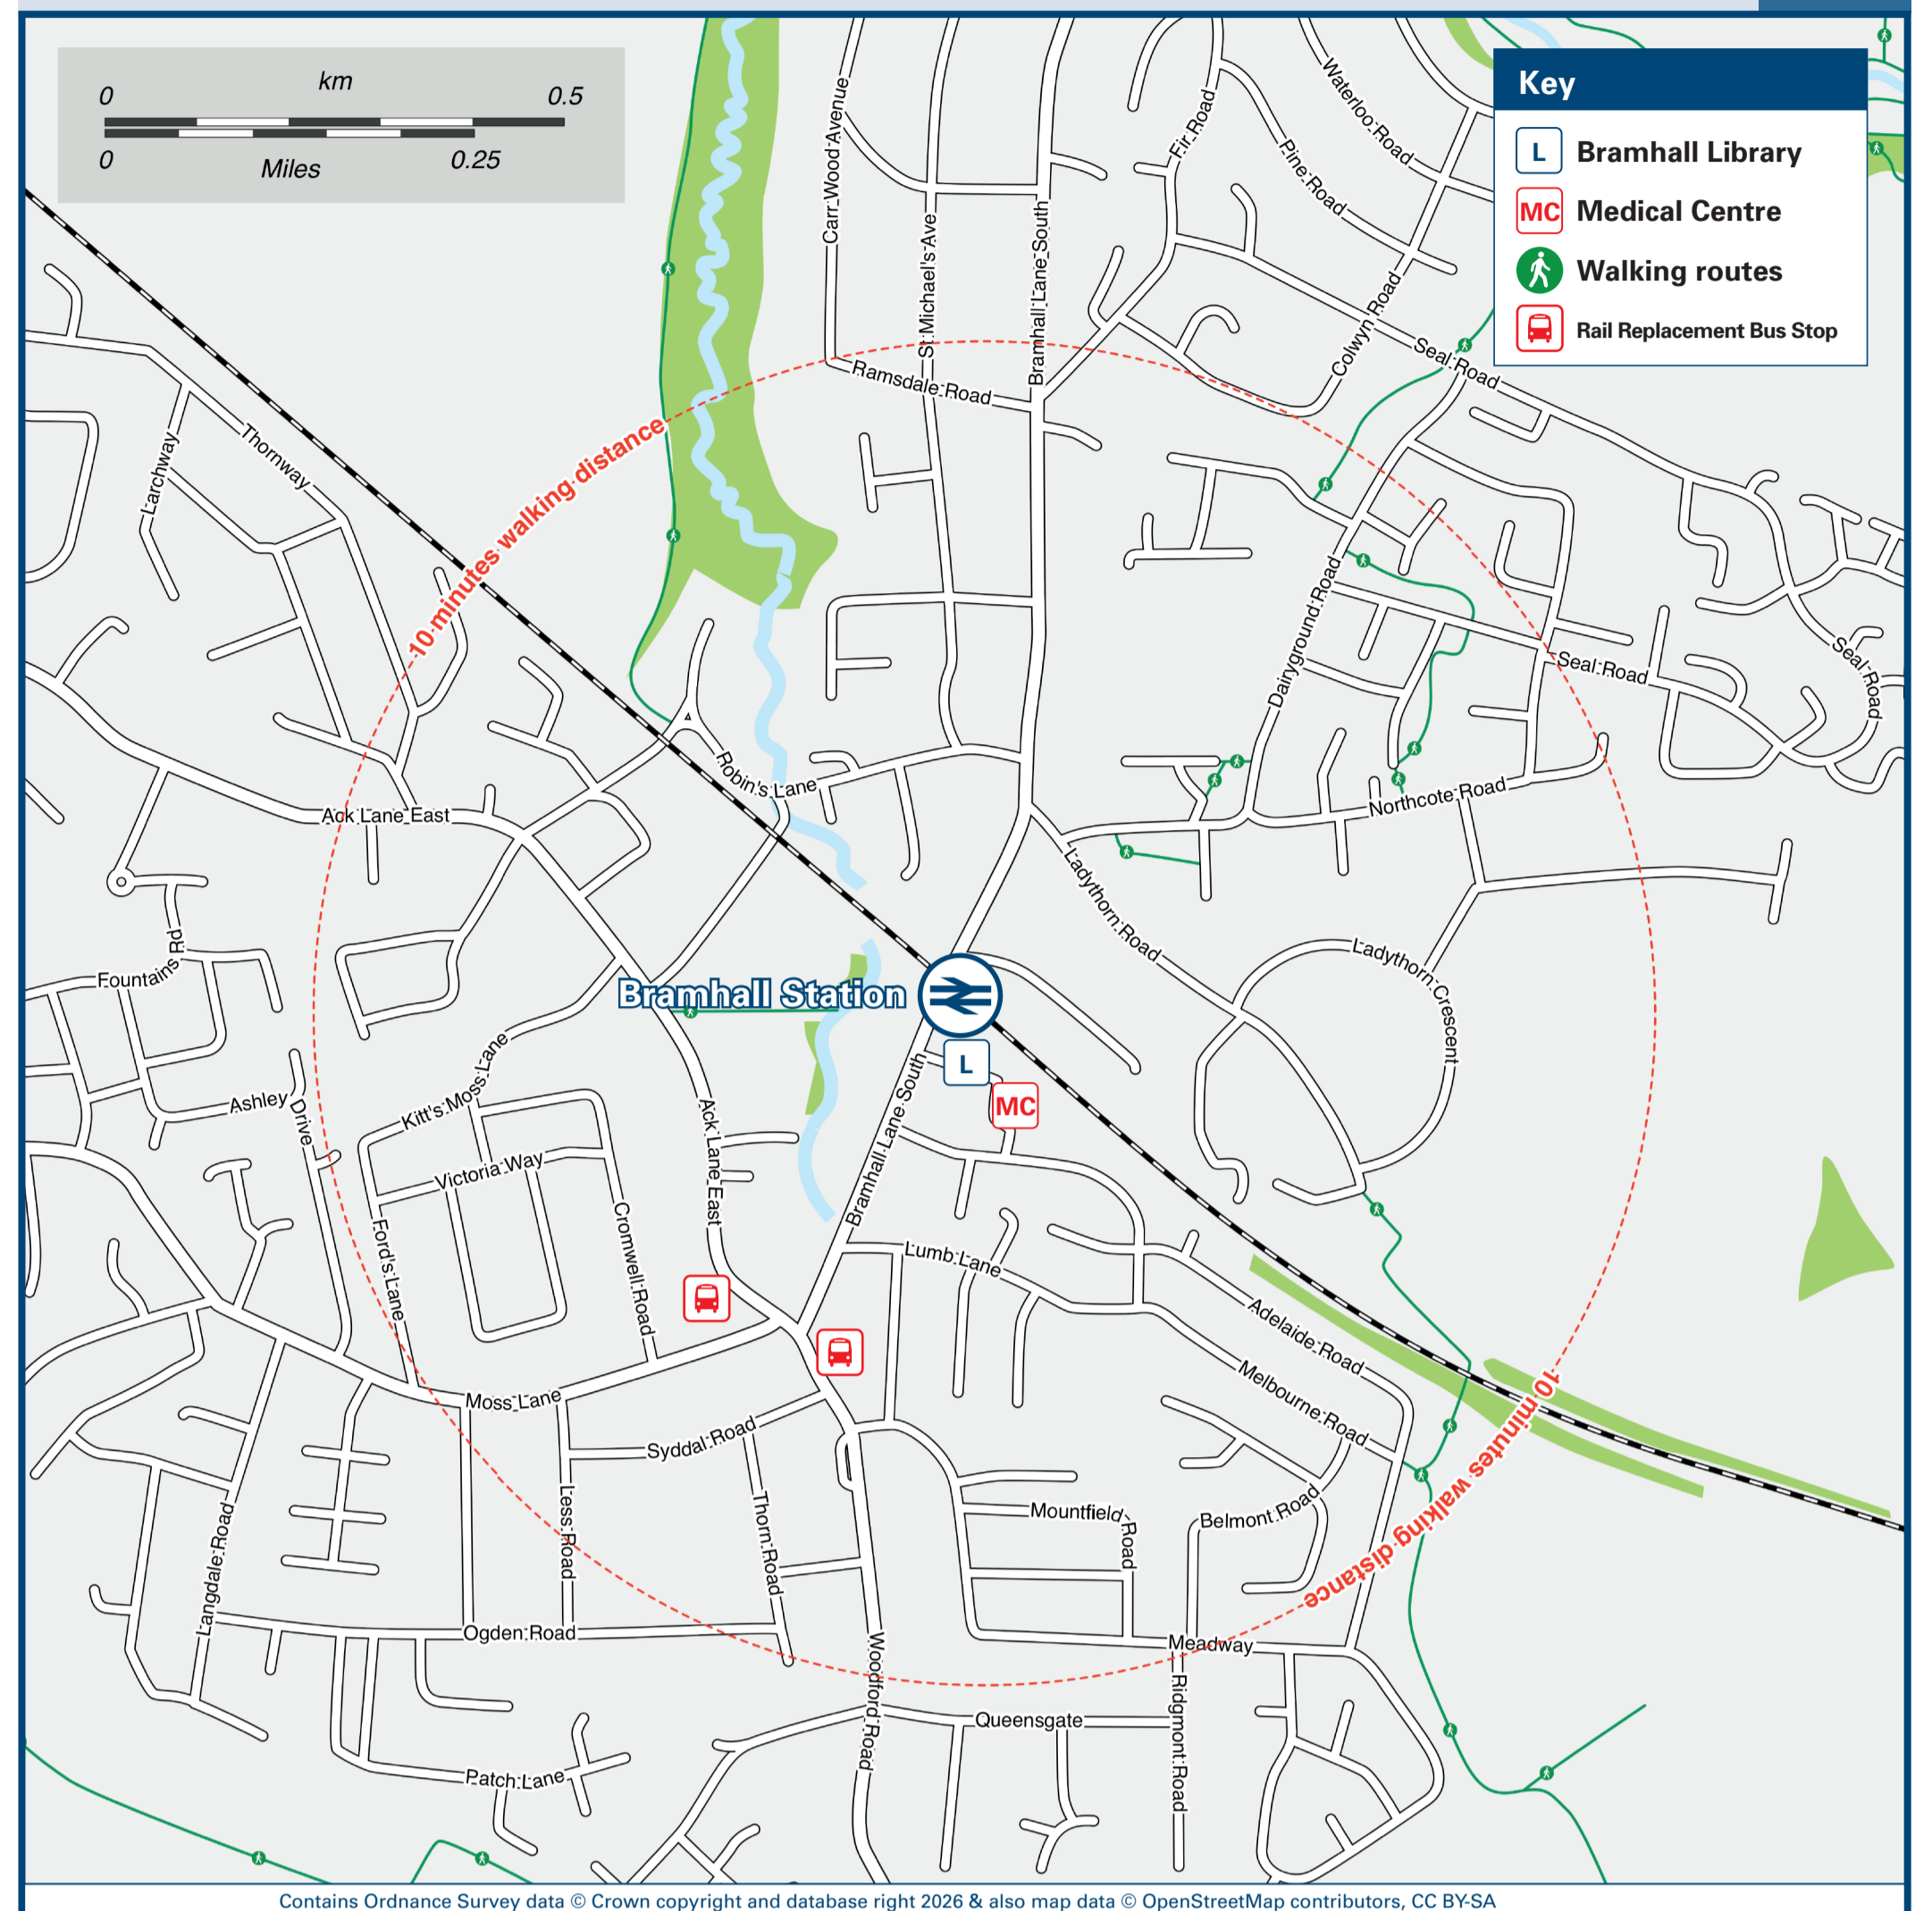

Local area map

Main destinations by bus

(Data correct at February 2026)

DESTINATION	BUS ROUTES	BUS STOP	DESTINATION	BUS ROUTES	BUS STOP	DESTINATION	BUS ROUTES	BUS STOP
Ack Lane East/West	379	A	Davenport Station	378, 378A#, 379	B	Stockport Interchange	378, 378A#, 379	B
Bramhall Green	378, 378A#, 379	B	Gillbent (Grove Lane)	378, 378A#, 379	A	Notes Bus routes 378 and 379 operate daytime services on Mondays to Saturdays. No evening or Sunday services. For bus times and days of operation please contact Traveline on www.traveline.info or call: 0871 200 22 33 Direct trains operate to this destination from this station. It's a 10 minutes walk from this station to Bramhall village centre, for shops and rail replacement bus stops. Turn left out of the station onto Bramhall Lane South. # Bus route 378A operates an evenings service on Mondays to Saturdays, and an all day service on Sundays and public holidays.		
Bramhall Village (Shops)	378, 378A#, 379	A	Heald Green	378, 379	A			
Cheadle Hulme (The Church Inn)	378, 378A#, 379	A	Kitt's Moss (Moss Lane)	378, 378A#, 379	A			
Cheadle Hulme Station	378, 379	A	Shaw Heath	378, 378A#, 379	B			
Dairyground Estate (Shops)	379	B	Stanley Green	378, 379	A			

Taxis	Bramhall station has no taxi rank or cab office. Advance booking is essential, please consider using the following local operators: (Inclusion of this number doesn't represent any endorsement of the taxi firm)	ASAPP Cars 0161 477 3666	Lynx Taxis 0161 480 5000	Metro Taxis 0161 480 8000

Further information about all onward travel

Local Cycle Info stockport.gov.uk For more information about cycle routes.	National Cycle Info walkwheelcycletrust.org.uk	Bus Times See timetable displays at bus stops. www.traveline.info 0871 200 22 33 calls cost 15p per minute plus your phone company's access charge	PlusBus plusbus.info PlusBus is a discount price 'bus pass' that you buy with your train ticket. It gives you unlimited bus travel around your chosen town, on participating buses. Visit www.plusbus.info	

National Rail Enquiries

Online nationalrail.co.uk	NRE App Free National Rail Enquiries app for iOS and Android	Social Media facebook.com/nationalrailenq @nationalrailenq	Alert Me You can sign up to Alert Me messages on the National Rail Enquiries website where you can receive train and platform notifications directly to your smart phone. nationalrail.co.uk/alertme	Contact Centre 03457 48 49 50 Calls cost no more than calls to geographic numbers (01 or 02) and may be recorded.	PlusBike nationalrail.co.uk/plusbike For more information.

Scan this code with your mobile for full station information.