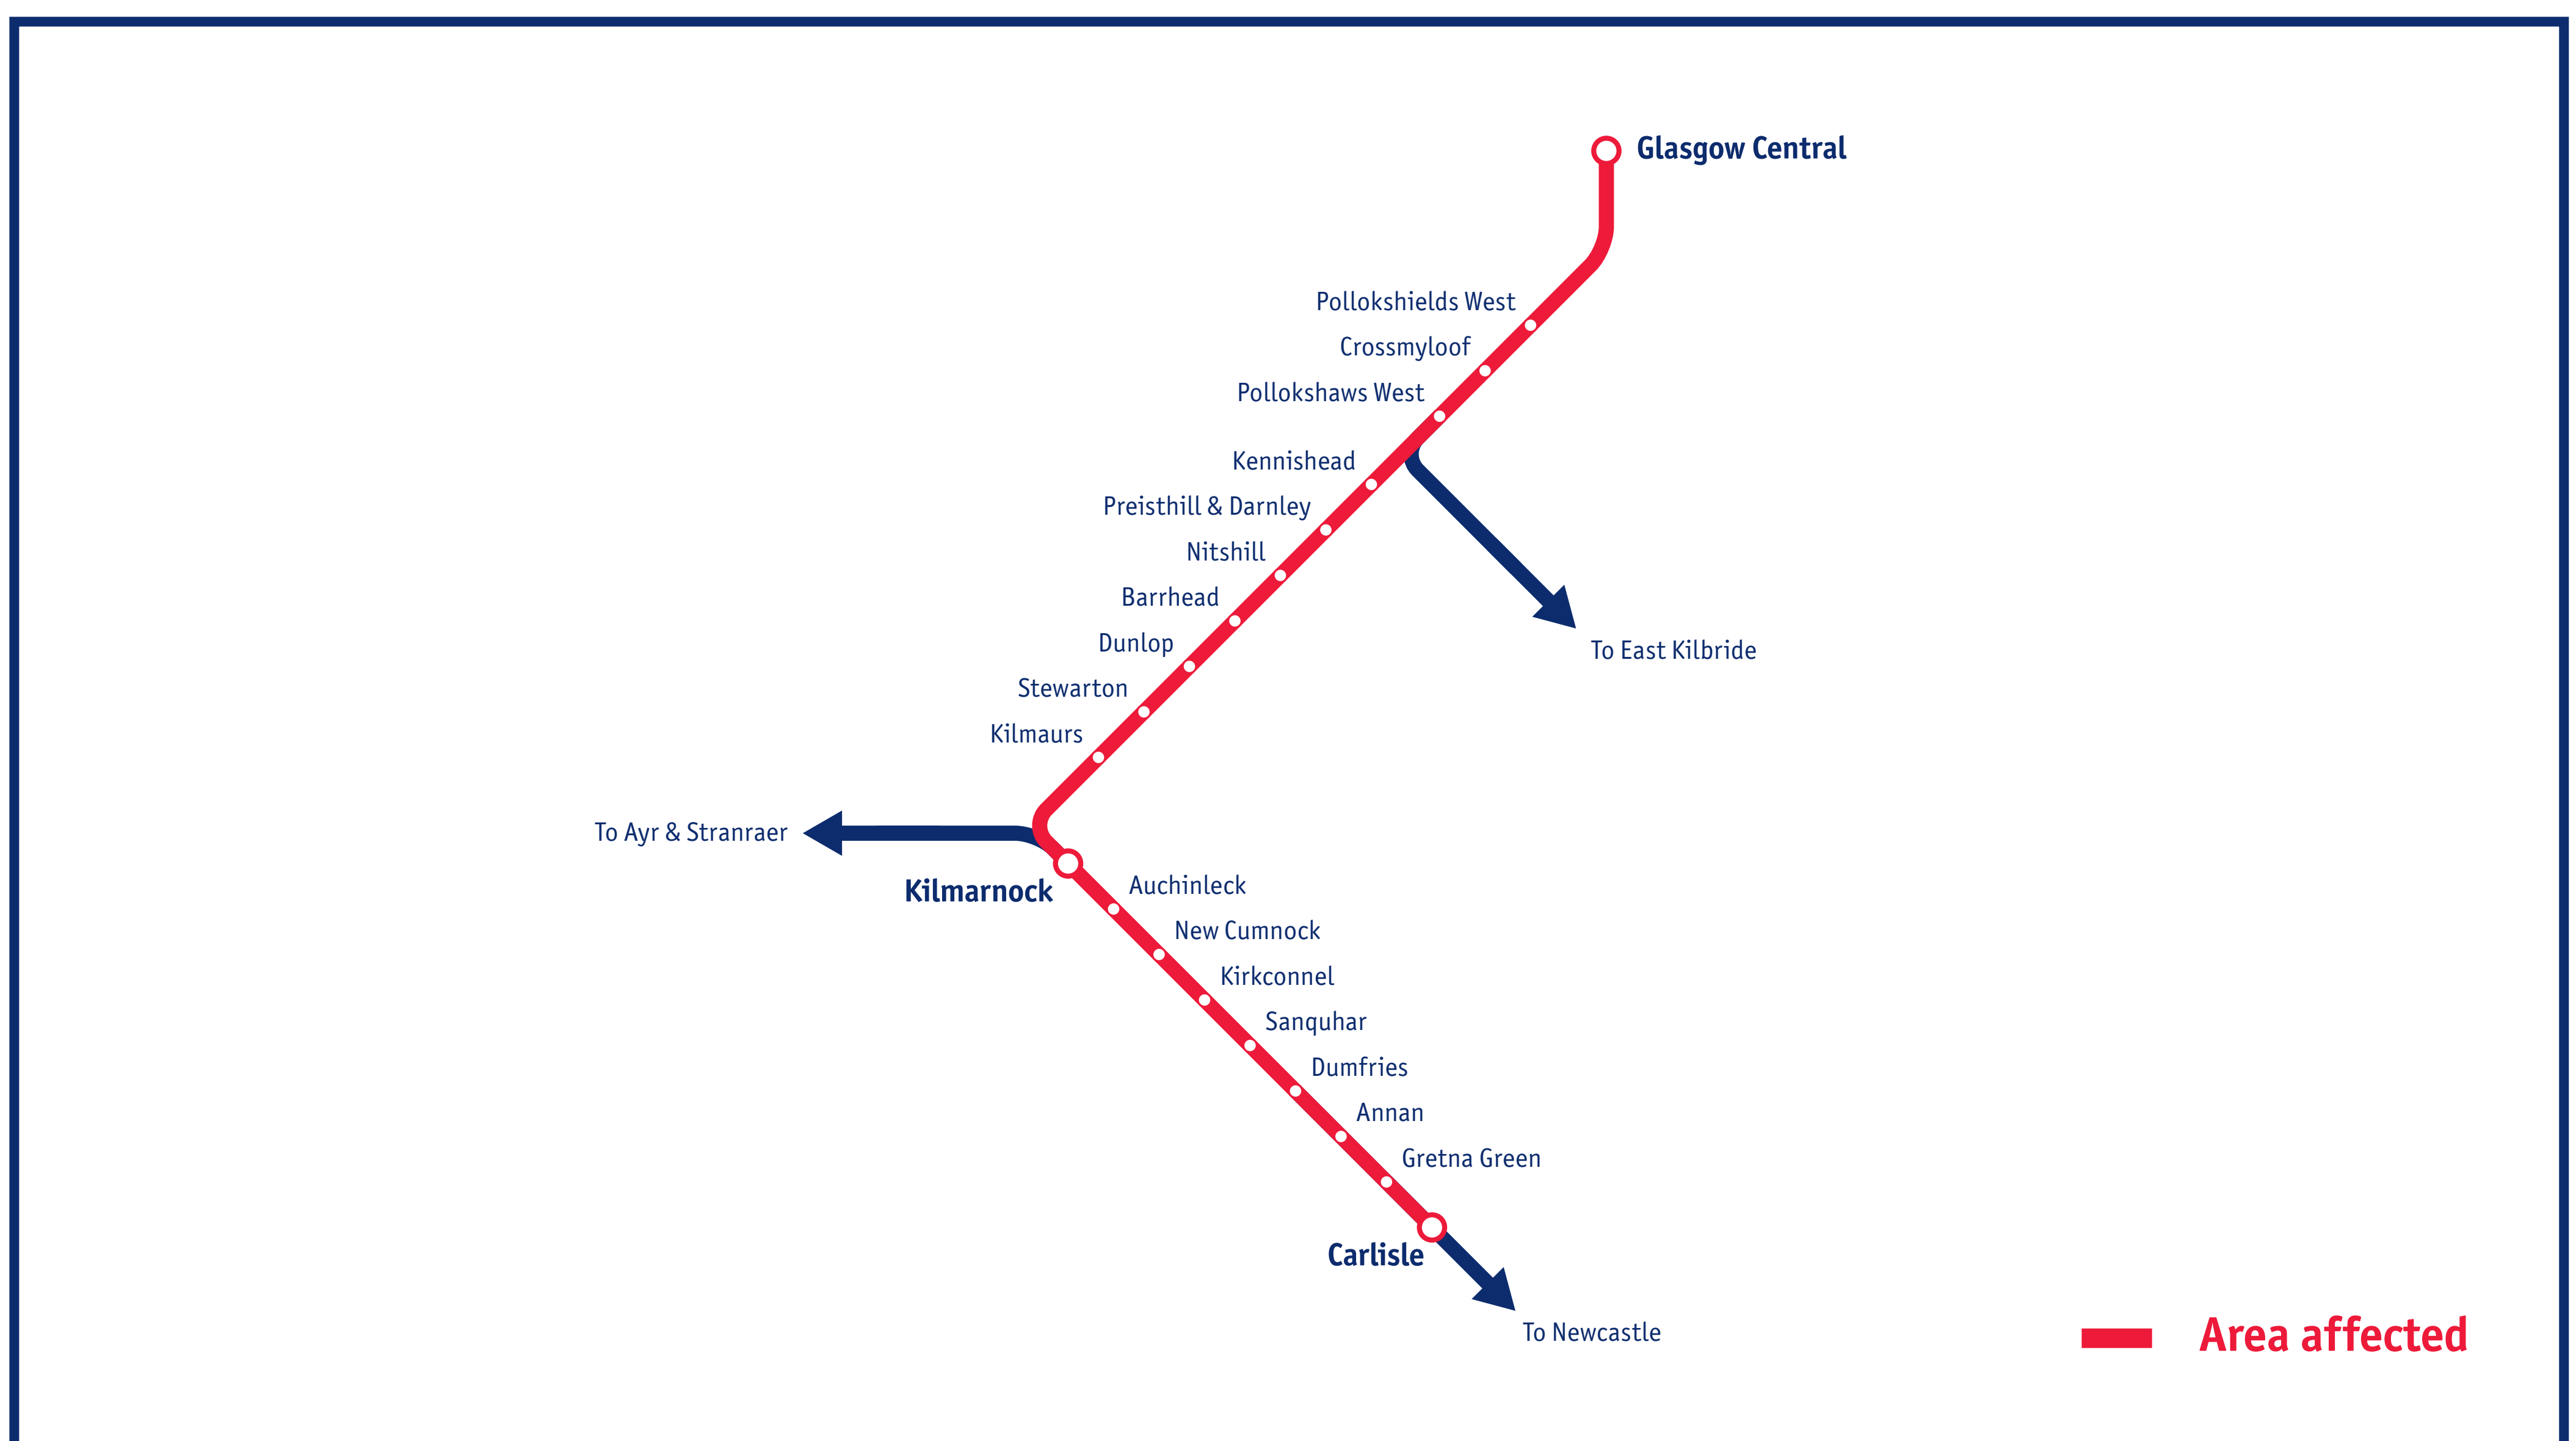

Service Alterations

Glasgow Central to Dumfries / Carlisle

Sundays 5, 12, 19 & 26 May

If you travel to / from any of the stations marked in red above, your journey may be affected as follows:

Glasgow Central – Carlisle services

- Buses replace trains between Dumfries and Carlisle.
- The last service from Carlisle to Glasgow will depart 18:33 as a replacement bus service to Dumfries, where passengers should change onto the 19:50 Dumfries to Glasgow train service.
- The 19:12 service will run as a replacement bus to Dumfries

Journey times may be increased. Some journeys may not be available.

Please visit www.scotrail.co.uk or download our app to check your own journey.

Produced by ScotRail. SR618/02-24

www.scotrail.co.uk