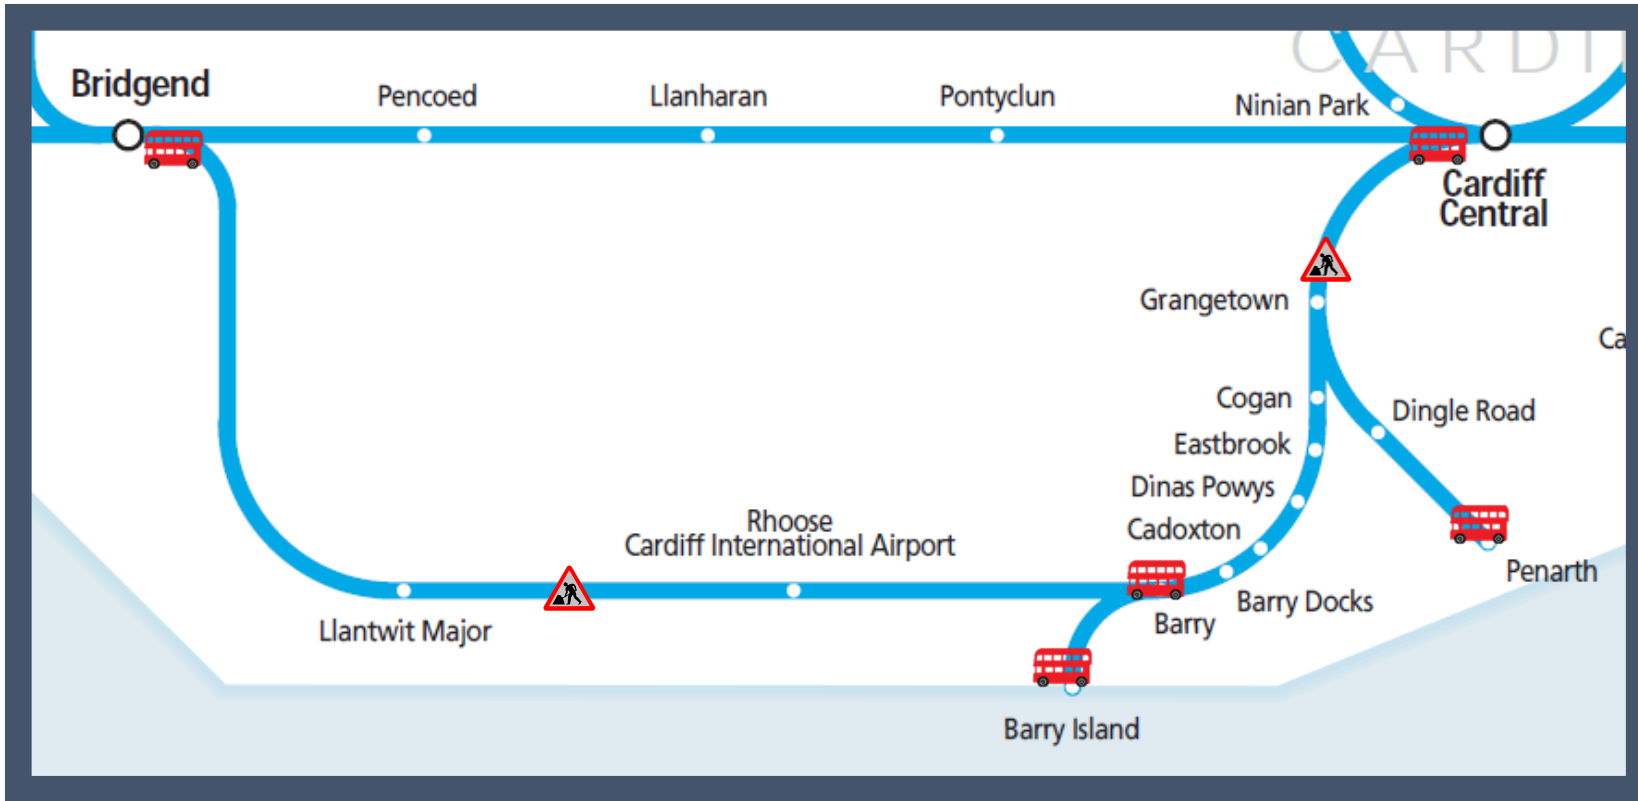

Buses replace trains between Cardiff Central and Penarth / Barry / Bridgend TOC affected: Transport for Wales

Key:

Engineering Works