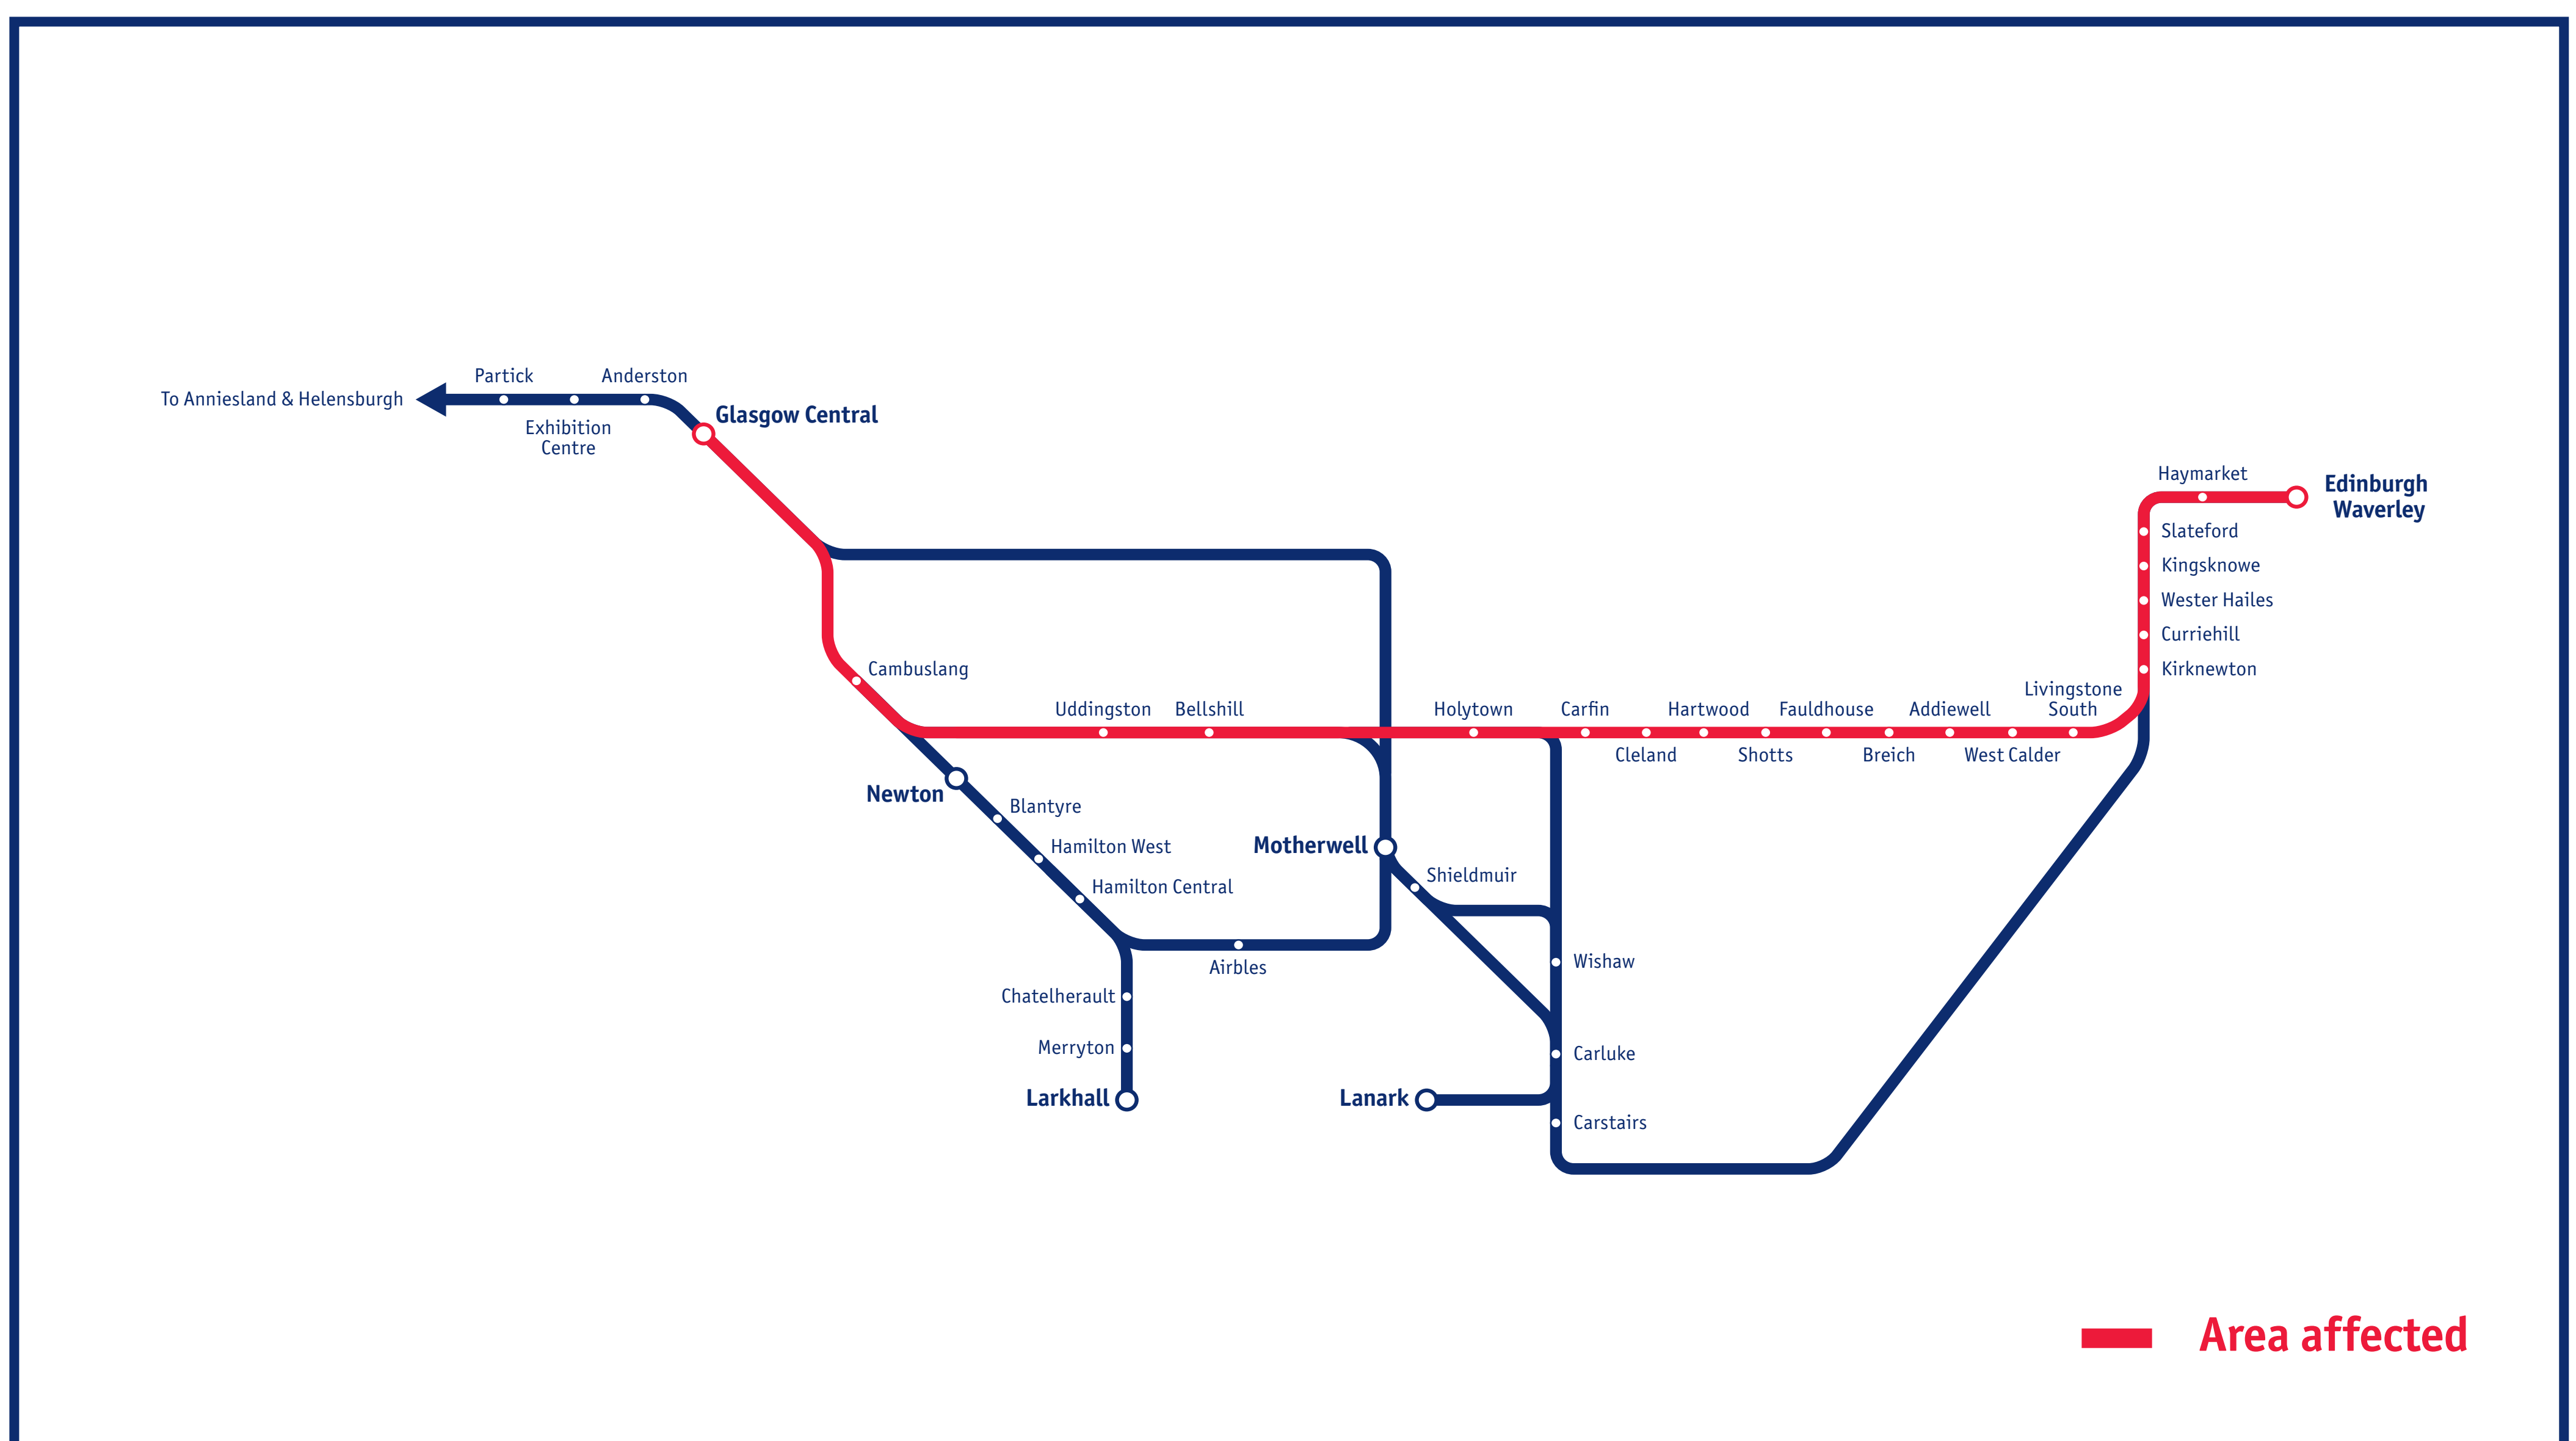

Service Alterations

Glasgow Central to Edinburgh via Shotts

Sunday 2 June

If you travel to / from any of the stations marked in red above, your journey may be affected as follows:

Glasgow Central – Edinburgh via Shotts

- Train services run from Glasgow Central to Shotts. Bus services replace trains calling at Edinburgh, Haymarket, Curriehill, Kirknewton, Livingstone South, West Calder, Addiewell, Fauldhouse and Shotts in both directions.
- Minibuses run between Edinburgh and Kirknewton, calling at Haymarket, Slateford, Kingsknowe, Westerhailes and Curriehill in both directions. This connects at Kirknewton with a larger bus going onwards to either Glasgow or Edinburgh.

Journey times may be increased. Some journeys may not be available.

Please visit www.scotrail.co.uk or download our app to check your own journey.

Produced by ScotRail. SR654/06-24

www.scotrail.co.uk