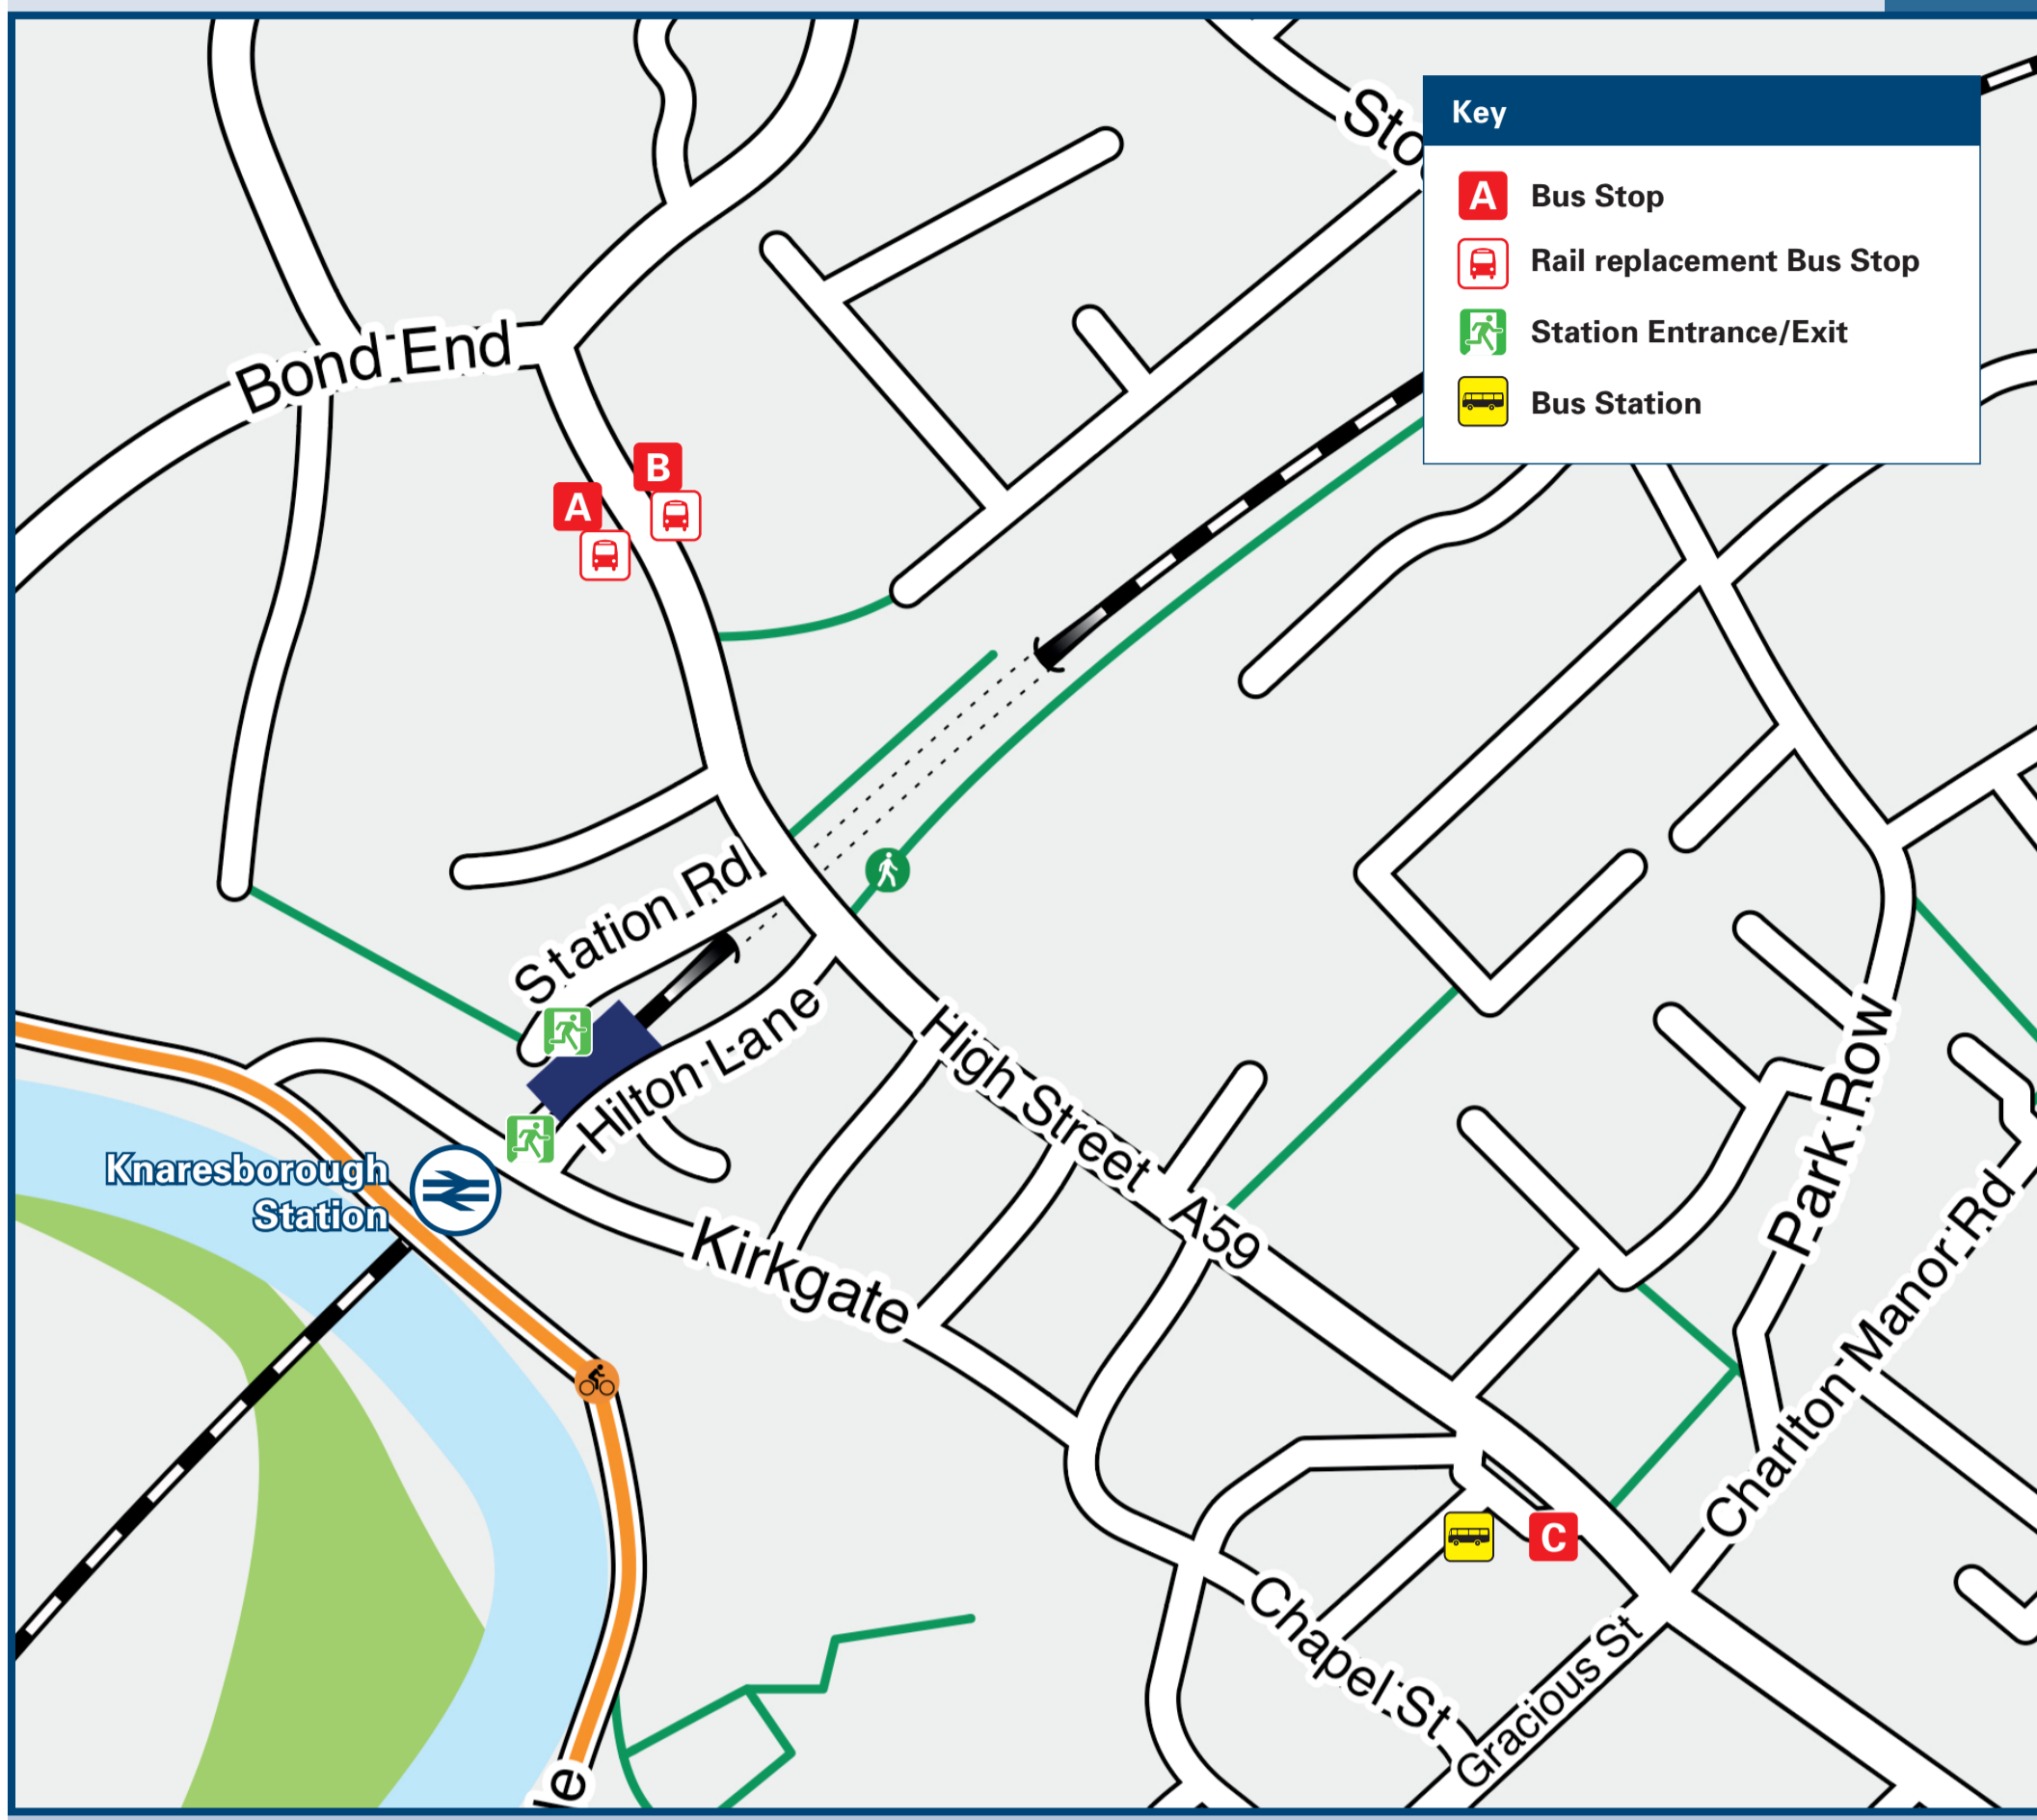

Knarborough Station

Onward Travel Information

Buses

Rail replacement transport Pick Up / Drop Off at the service bus stops on High Street (A59) by the council offices. Station side for Harrogate (close to the traffic lights at the road junction) & opposite side for York.