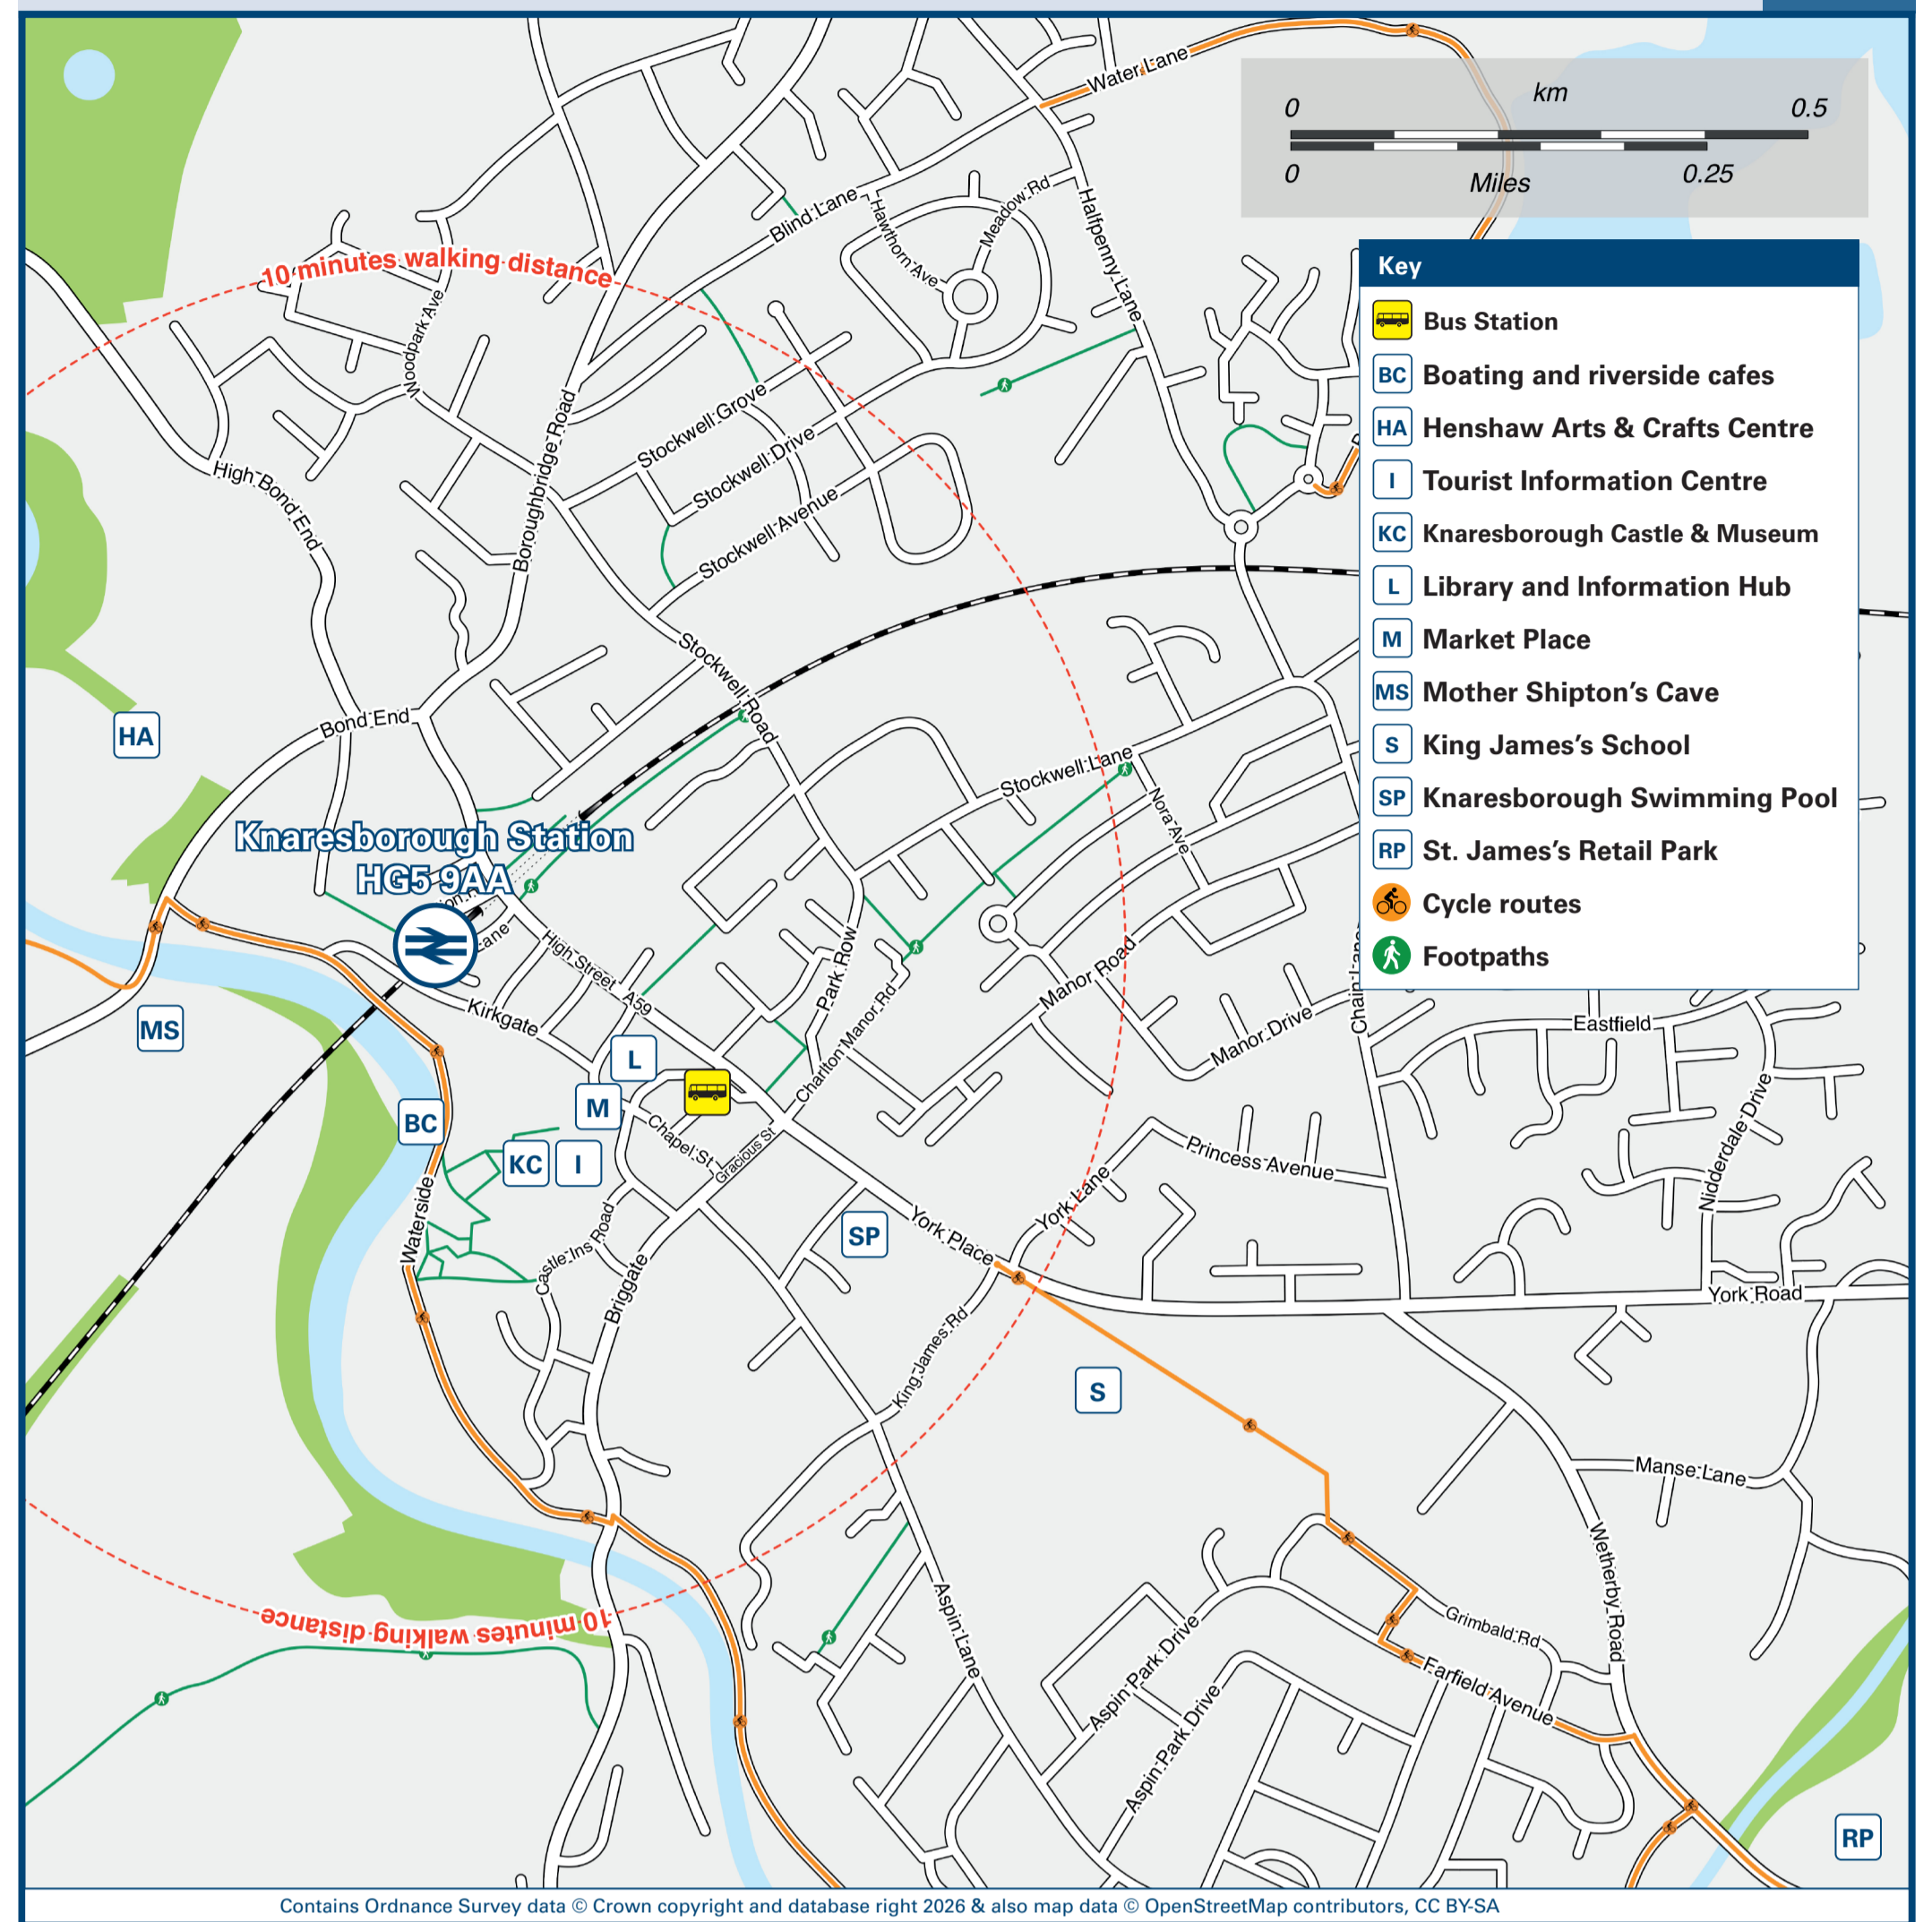

Local area map

Main destinations by bus

(Data correct at February 2026)

DESTINATION	BUS ROUTES	BUS STOP
Arkendale	21#, 182	C
Bishop Monkton	182	C
Boroughbridge	21#	C
Burton Leonard	182	C
Calcutt / Forest Moor	8#	C
Coneythorpe	21#	C
Copgrove	182	C
Crossways	8#	C
Farnham	182	C
Ferrensby	21#, 182	C
Flaxby	21#	C
Goldsborough	21#	C
Harrogate (Town Centre / Bus Station)	1A, 1B, 1C	A
	8#	C
Harrogate & District Hospital	1A, 1B, 1C	A

DESTINATION	BUS ROUTES	BUS STOP
Kirk Deighton	8#	C
Knarborough -		
- Aldi (York Road)	1B	B
- Aspin Lane	1A	B
- Carmires	1B	B
- Castle Locke	21#	C
- Eastfield	1C	B
- St James Business Park	1B	B
	1A	B
	8#	C
- The Pastures	1C	B
Little Ribston	8#	C
Littlethorpe	182	C
Minskip	21#	C
Nidd Gorge (alight Scotton Drive)	182	C

DESTINATION	BUS ROUTES	BUS STOP
North Deighton	8#	C
Ripon	182	C
Scotton Banks	182	C
Scotton Village	182	C
Starbeck	1A, 1B, 1C	A
Staveley Green	21#, 182	C
Wedderburn	1A, 1B, 1C	A
Wetherby	8#	C
Woodlands (Harrogate)	8#	C

Notes

Bus routes 1A, 1B and 1C operate daily services.
Bus route 182 operate a service on Mondays to Saturdays, only. No Sunday service.
For bus times and days of operation please contact Traveline on www.traveline.info or call: 0871 200 22 33
Direct trains operate to this destination from this station.
Bus routes 8 & 21 operate a limited daytime services on Mondays to Saturdays, only. No evenings or Sundays services.

Taxis

Knarborough Station has no taxi rank or cab office. Advance booking is essential, please consider using the following local operators: (Inclusion of this number doesn't represent any endorsement of the taxi firm)

AJ's Taxi service
01423 555 222

Crescent Cars
01423 868 183

Knarborough Cars
01423 900 446

Further information about all onward travel

Local Cycle Info www.northyorks.gov.uk/roads-parking-and-travel/roads-and-pavements/cycle-lanes-and-routes For more information about cycle routes.	National Cycle Info walkwheelcycletrust.org.uk	Bus Times See timetable displays at bus stops. www.traveline.info 0871 200 22 33 calls cost 12p per minute plus your phone company's access charge	PlusBus plusbus.info PlusBus is a discount price 'bus pass' that you buy with your train ticket. It gives you unlimited bus travel around your chosen town, on participating buses. Visit www.plusbus.info

National Rail Enquiries

Online nationalrail.co.uk	NRE App Free National Rail Enquiries app for iOS and Android	Social Media facebook.com/nationalrailenq @nationalrailenq	Alert Me You can sign up to Alert Me messages on the National Rail Enquiries website where you can receive train and platform notifications directly to your smart phone. nationalrail.co.uk/alertme	Contact Centre 03457 48 49 50 Calls cost no more than calls to geographic numbers (01 or 02) and may be recorded.	PlusBike nationalrail.co.uk/plusbike For more information.