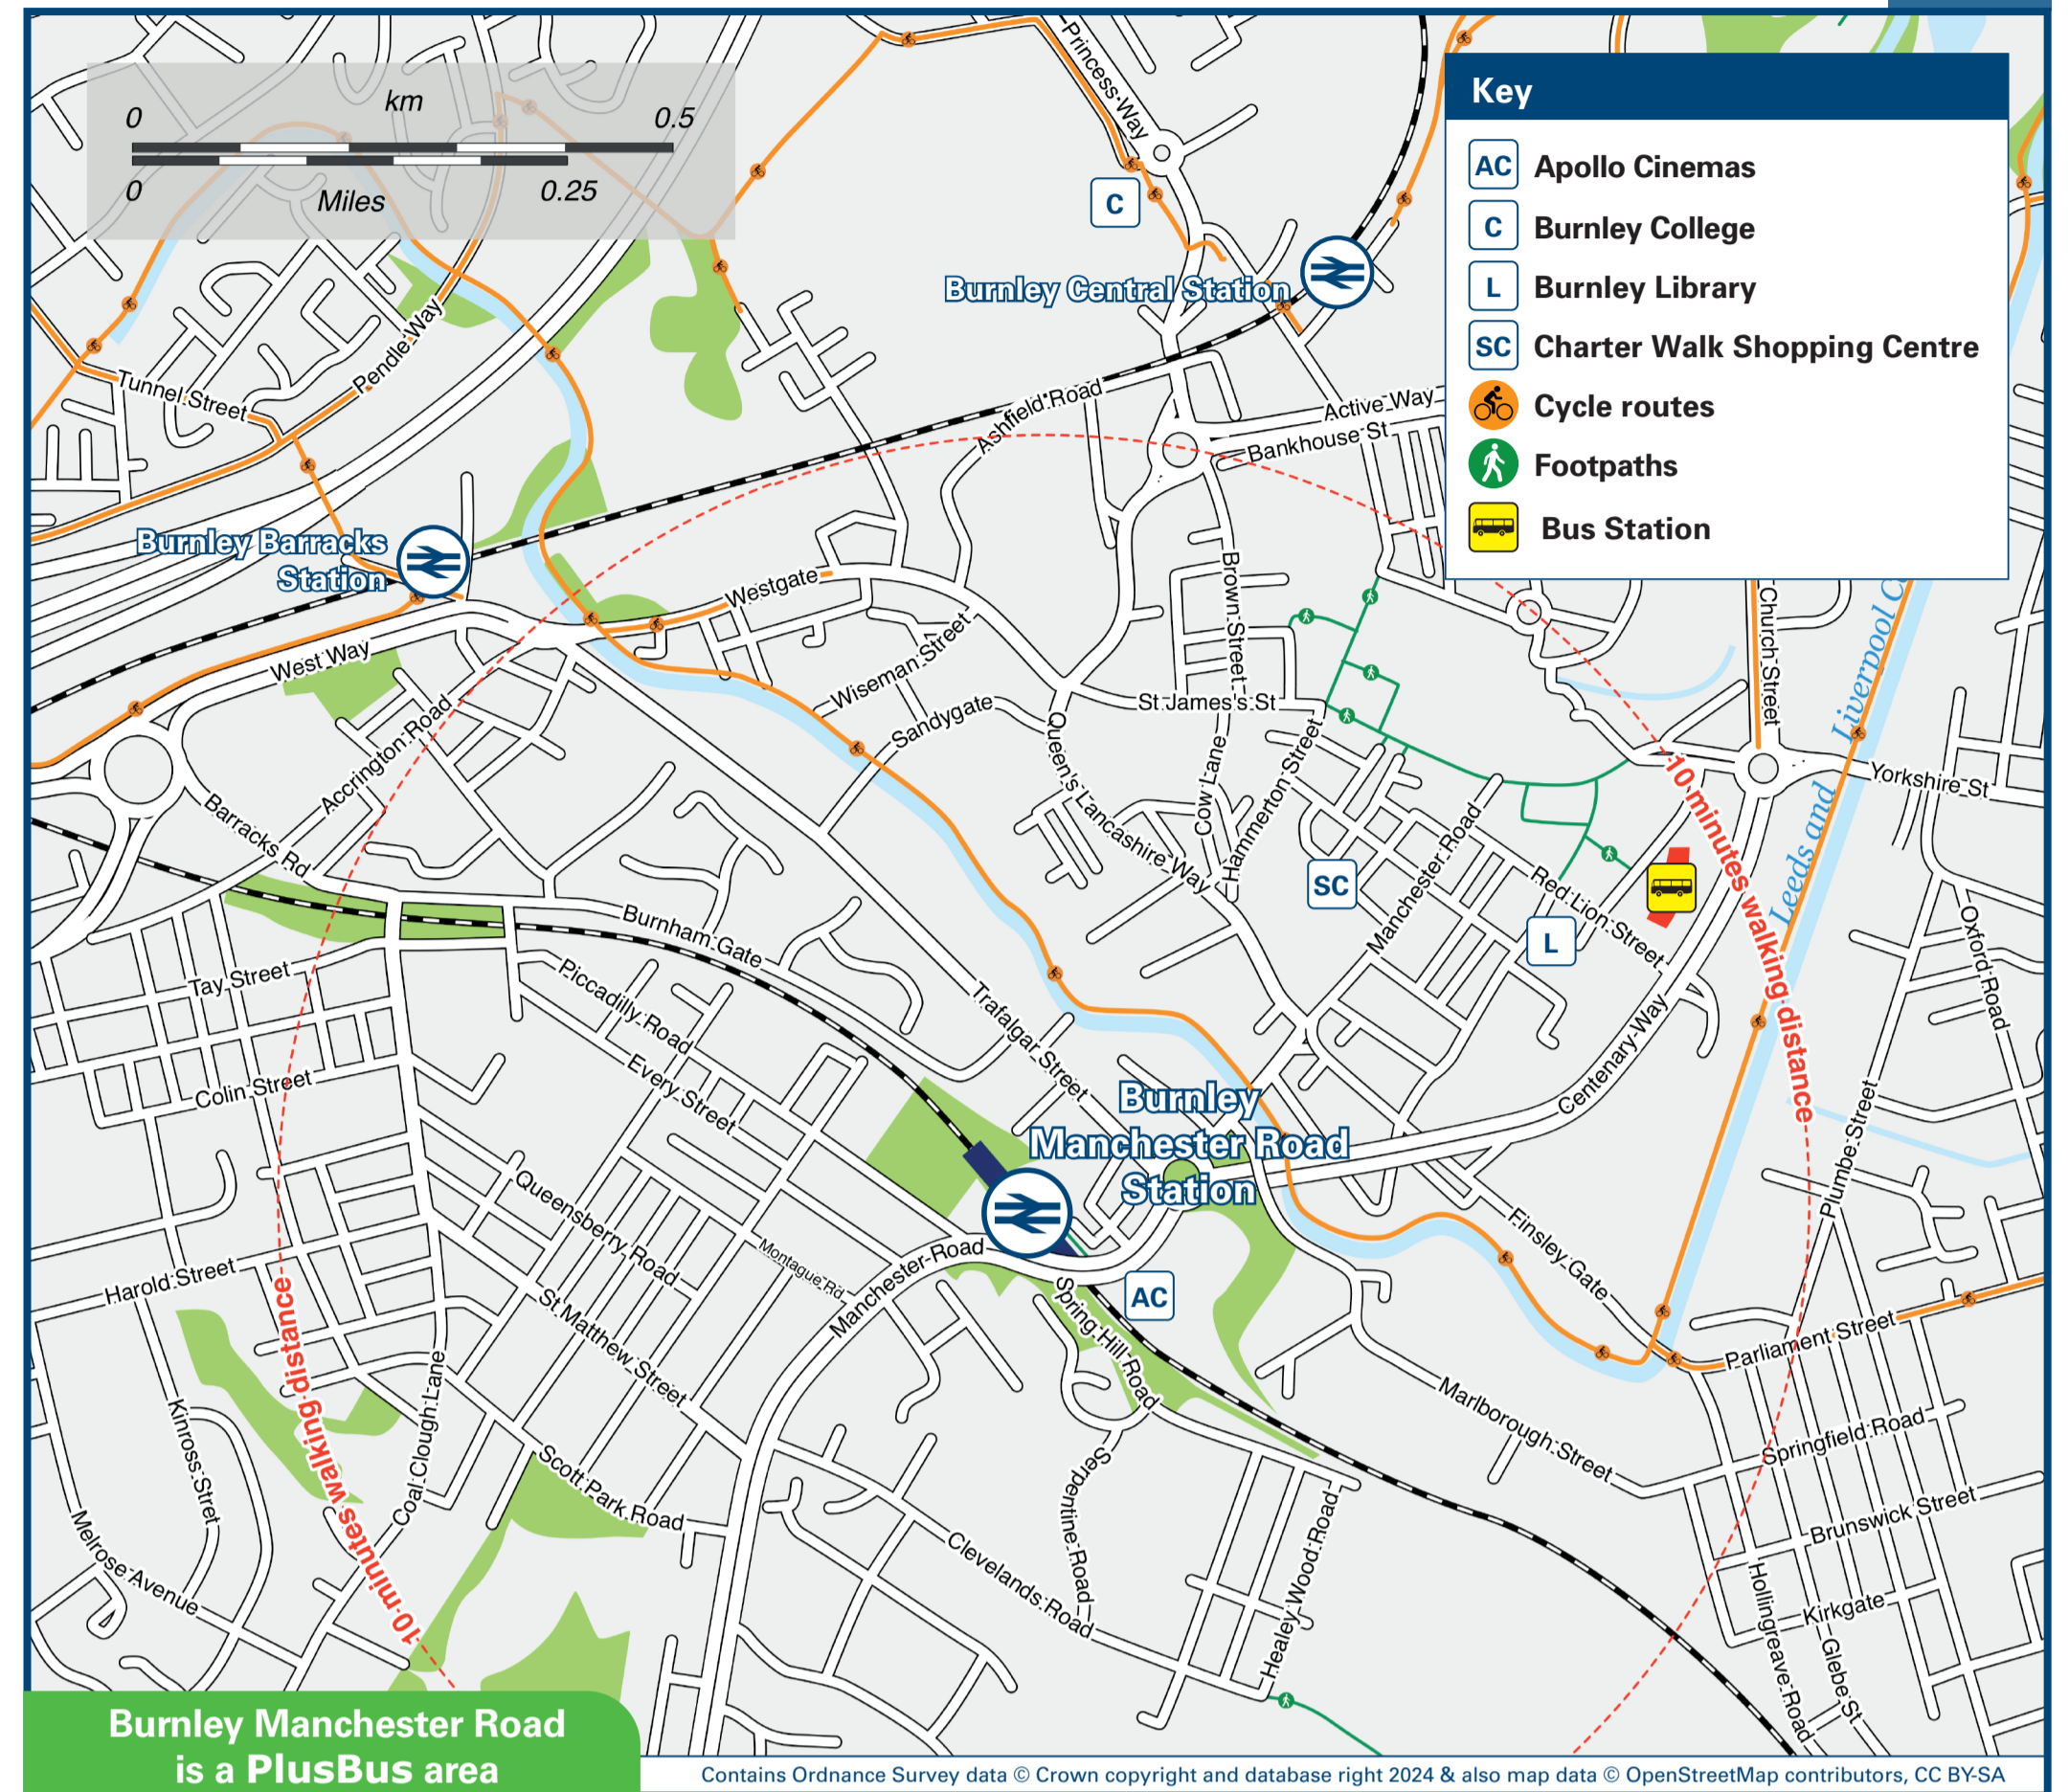

Local area map

PlusBus

PlusBus is a discount price 'bus pass' that you buy with your train ticket. It gives you unlimited bus travel around your chosen town, on participating buses. Visit www.plusbus.info

Main destinations by bus (Data correct at June 2024)

DESTINATION	BUS ROUTES	BUS STOP	DESTINATION	BUS ROUTES	BUS STOP	DESTINATION	BUS ROUTES	BUS STOP
Accrington	9, M1	Bus Stn Stand 3, 4	Hillock Vale	9	Bus Stn Stand 3	Simonstone	M2	Bus Stn Stand 4
Altham	152	Bus Stn Stand 4	Huncoat	9, M1	Bus Stn Stand 3, 4	Skipton	M6	Bus Stn Stand 2
Bacup	8	Bus Stn Stand 5	Ightenhill (Padiham Road)	63, 152, M1, M2	Bus Stn Stand 4	Stoops Estate	1	E
Barnoldswick	M5, M6	Bus Stn Stand 2	Keighley	M4	Bus Stn Stand 2	Summit (Manchester Road Burnley)	X43	B
Barrowford	2, 65(via Padiham)	Bus Stn Stand 1, 9	Kelbrook	M5, M6	Bus Stn Stand 2	Thornton-in-Craven	M6	Bus Stn Stand 2
Blackburn	152	Bus Stn Stand 4	Kibble Bank	2, 2A	Bus Stn Stand 1	Towneley Hall (Alight bus at Rock Lane)	483	Bus Stn Stand 5
Bleak House (Burnley)	1	E	Lakeland Way	60	Bus Stn Stand 8	Trawden	M3	Bus Stn Stand 2
Brierfield	M3, M4, M5, M6	Bus Stn Stand 2	Laneshaw Bridge	M4	Bus Stn Stand 2	Waterfoot	483	Bus Stn Stand 5
Brownhill	3	Bus Stn Stand 6	Lowerhouse	65	Bus Stn Stand 9	Whalley	64	Bus Stn Stand 9
Burnley Bus Station	62, X43	A, B	Manchester City Centre	X43	B	Wheatley Lane	65	Bus Stn Stand 9
Burnley General Hospital	2, 2A, 5, 60	Bus Stn Stand 1, 8	Marsden Cross	2, 2A, 60	Bus Stn Stand 1, 8	Whitegate	64, 65, 152, M1, M2	Bus Stn Stand 9, 4
Bury	483	Bus Stn Stand 5	Nelson	2, 2A, M3, M4, M5, M6, 60	Bus Stn Stand 1, 2, 8	Worsthorne	4	Bus Stn Stand 9
Clayton-le-Moors	152	Bus Stn Stand 4	Network 65 Business Park	9	Bus Stn Stand 9			
Clifton Farm	63	Bus Stn Stand 8	Padiham	64, 65, 152, M1, M2	Bus Stn Stand 9, 4			
Clitheroe	64, M2	Bus Stn Stand 9, 4	Pike Hill (Brunshaw Avenue)	3	Bus Stn Stand 9			
Colne	M3, M4, M5, M6, 60	Bus Stn Stand 2, 8	Pike Hill (Cheviot Avenue)	4, 591, 592	Bus Stn Stand 9, 6			
Crawshawbooth	X43	B	Preston	152, 483(via Waterfoot), X43(Direct), X43(Direct)	Bus Stn Stand 4, 5, 7			
Duke Bar	5, M3, M4, M5, M6, X43*	Bus Stn Stand 1, 2	Rawtenstall	M2, X43(Direct)	Bus Stn Stand 4, B			
Earby	M5	Bus Stn Stand 2	Read	M2	Bus Stn Stand 4			
Edenfield	483	Bus Stn Stand 5	Reedley (Colne Road)	M3, M4, M5, M6	Bus Stn Stand 2			
Fence	65	Bus Stn Stand 9	Rishton	152	Bus Stn Stand 4			
Foulridge	M5, M6	Bus Stn Stand 2	Rose Grove (Station)	5	Bus Stn Stand 8			
Goodshaw (for Goodshaw Chapel)	X43	B	Rose Grove (Sycamore Avenue)	64, 65	Bus Stn Stand 9			
Hapton	9, M1	Bus Stn Stand 3, 4	Rose Hill	X43, 62	B, C			
Harle Syke	5	Bus Stn Stand 1	Rossendale Road	1	D			
Higham	65	Bus Stn Stand 9						
Higherford	2	Bus Stn Stand 1