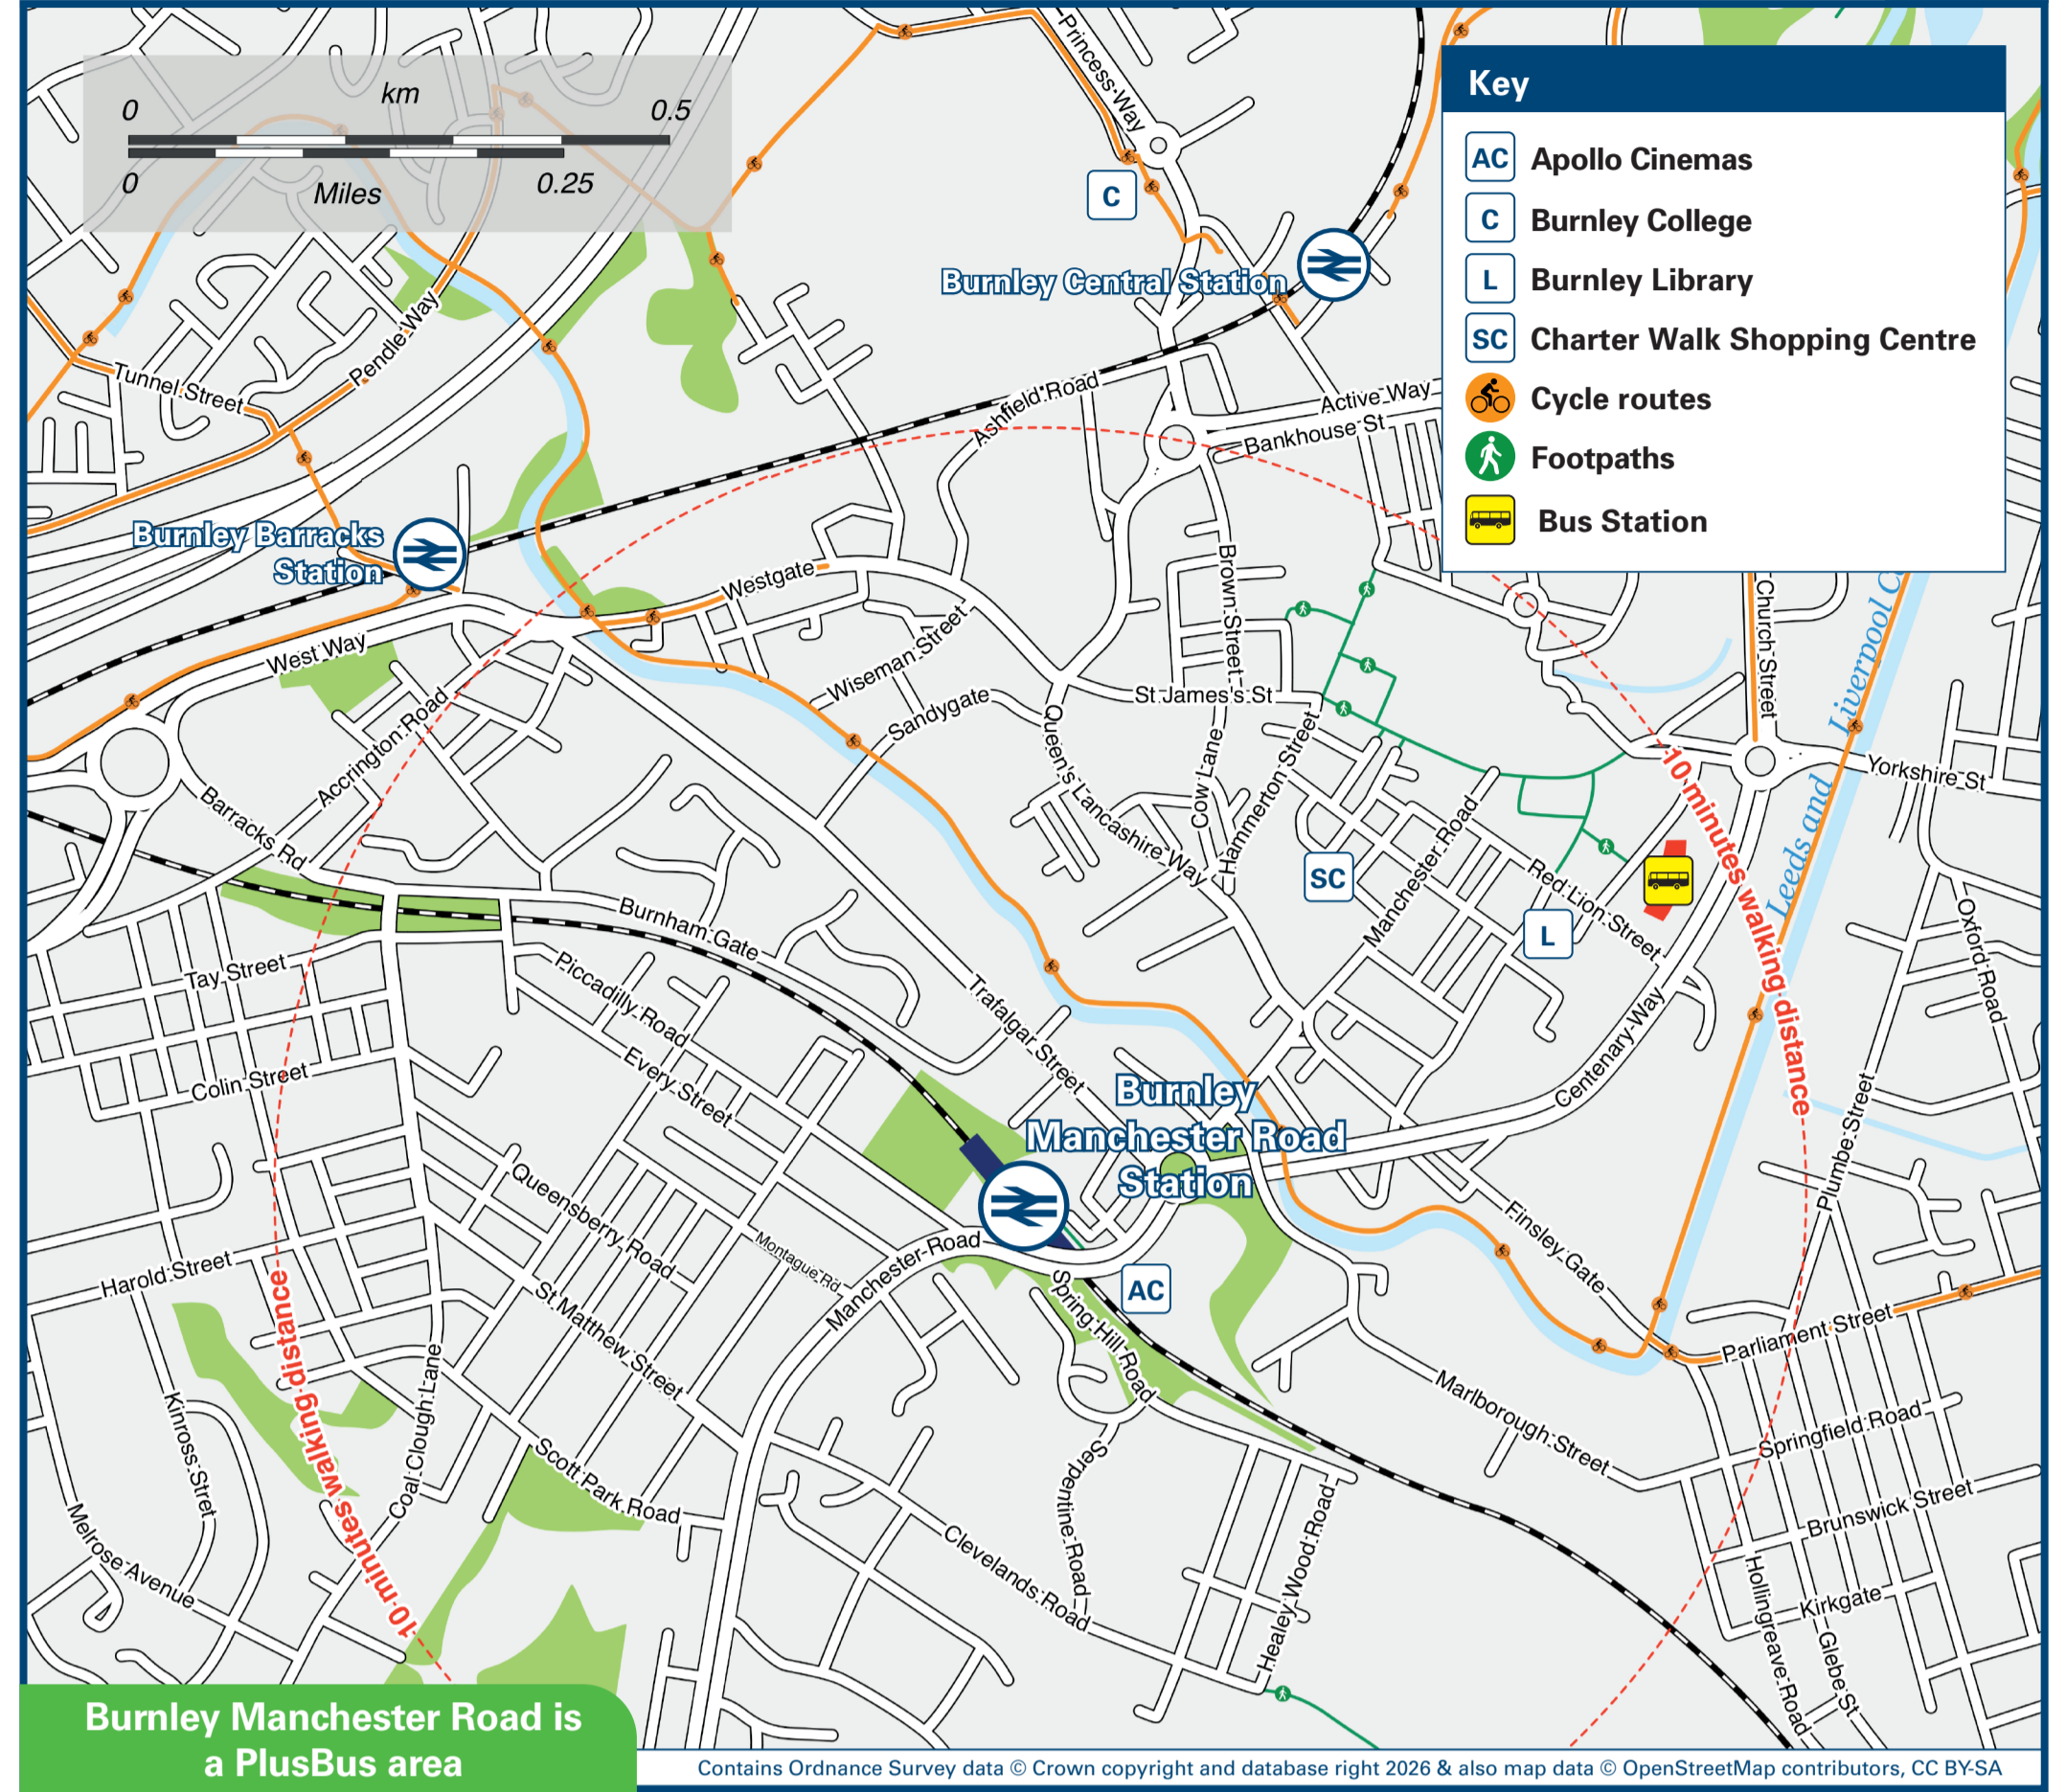

Local area map

Burnley Manchester Road is a PlusBus area

Add **PlusBus** to your train ticket—now available on eTicket from leading rail ticketing apps—for unlimited bus travel in the **PlusBus** zone in your destination town or city. Visit www.plusbus.info

Main destinations by bus

(Data correct at February 2026)

DESTINATION	BUS ROUTES	BUS STOP
Accrington	M1	Bus Stn Stand 4*
Airedale Hospital	M4	Bus Stn Stand 2*
Altham	152	Bus Stn Stand 4*
Bacup	8	Bus Stn Stand 3*
Barnoldswick	M5, M6	Bus Stn Stand 2*
Barrowford	2	Bus Stn Stand 1*
Blackburn	65(via Padiham)	Bus Stn Stand 3*
Bleak House (Burnley)	152	Bus Stn Stand 4*
Brierfield	1	E
Brownhill	M3, M4, M5, M6	Bus Stn Stand 2*
Burnley Bus Station	3	Bus Stn Stand 3*
Burnley General Hospital	62, X43	A
Bury	1	D
Clayton-le-Moors	2, 2A, 5	Bus Stn Stand 1*
Clifton Farm	60	Bus Stn Stand 3*
Clitheroe	483	Bus Stn Stand 3*
Colne	152	Bus Stn Stand 4*
Crawshawbooth	63	Bus Stn Stand 3*
Duke Bar	64	Bus Stn Stand 3*
Earby	M2	Bus Stn Stand 4*
Edenfield	2	Bus Stn Stand 1*
Fence	M3, M4, M5, M6	Bus Stn Stand 2*
Foulridge	60	Bus Stn Stand 3*
Goodshaw (for Goodshaw Chapel)	X43	B
Hapton	5	Bus Stn Stand 1*
Harle Syke	M3, M4, M5, M6	Bus Stn Stand 2*
Higham	M5	Bus Stn Stand 2*
Higherford	483	Bus Stn Stand 3*
Huncoat	65	Bus Stn Stand 3*
	M5, M6	Bus Stn Stand 2*
	X43	B
	M1	Bus Stn Stand 4*
	5	Bus Stn Stand 1*
	65	Bus Stn Stand 3*
	2	Bus Stn Stand 1*
	M1	Bus Stn Stand 4*

DESTINATION	BUS ROUTES	BUS STOP
Ightenhill (Padiham Road)	63	Bus Stn Stand 3*
Keighley	152, M1, M2	Bus Stn Stand 4*
Kelbrook	M4	Bus Stn Stand 2*
Kibble Bank	M5, M6	Bus Stn Stand 2*
Laneshaw Bridge	2, 2A	Bus Stn Stand 1*
Lowerhouse	60	Bus Stn Stand 3*
Manchester City Centre	M4	Bus Stn Stand 2*
Marsden Cross	64, 65	Bus Stn Stand 3*, Bus Stn Stand 4*
Nelson	X43	B
Padiham	2, 2A	Bus Stn Stand 1*
Pike Hill (Brunshaw Avenue)	60	Bus Stn Stand 3*
Pike Hill (Cheviot Avenue)	2, 2A	Bus Stn Stand 1*
Preston	M3, M4, M5, M6	Bus Stn Stand 2*
Prestwich Hospital	60	Bus Stn Stand 3*
Rawtenstall	65(via Padiham)	Bus Stn Stand 3*
Read	64, 65	Bus Stn Stand 3*, Bus Stn Stand 4*
Reedley (Colne Road)	152, M1, M2	Bus Stn Stand 4*
Rishton	3	Bus Stn Stand 1*
Rose Grove (Station)	4	Bus Stn Stand 1*
Rose Grove (Sycamore Avenue)	591	Bus Stn Stand 3*
Rose Hill	152	Bus Stn Stand 4*
Simonstone	X43	B
Skipton	62	C
Stoops Estate	M2	Bus Stn Stand 2*
Summit (Manchester Road Burnley)	M6	Bus Stn Stand 2*
	1	E
	X43	B

DESTINATION	BUS ROUTES	BUS STOP
Thornton-in-Craven	M6	Bus Stn Stand 2*
Todmorden	M6	Bus Stn Stand 2*
Towneley Hall (Alight bus at Rock Lane)	591	Bus Stn Stand 3*
Trawden	8, 483	Bus Stn Stand 5*
Waterfoot	M3	Bus Stn Stand 2*
Whalley	483	Bus Stn Stand 3*
Wheatley Lane	64	Bus Stn Stand 3*
Whitegate	M2	Bus Stn Stand 4*
Worsthorne	M65	Bus Stn Stand 3*
	64, 65	B S S S 3*, Bus Stn Stand 3*
	152, M1, M2	Bus Stn Stand 4*
	4	Bus Stn Stand 3*

Notes