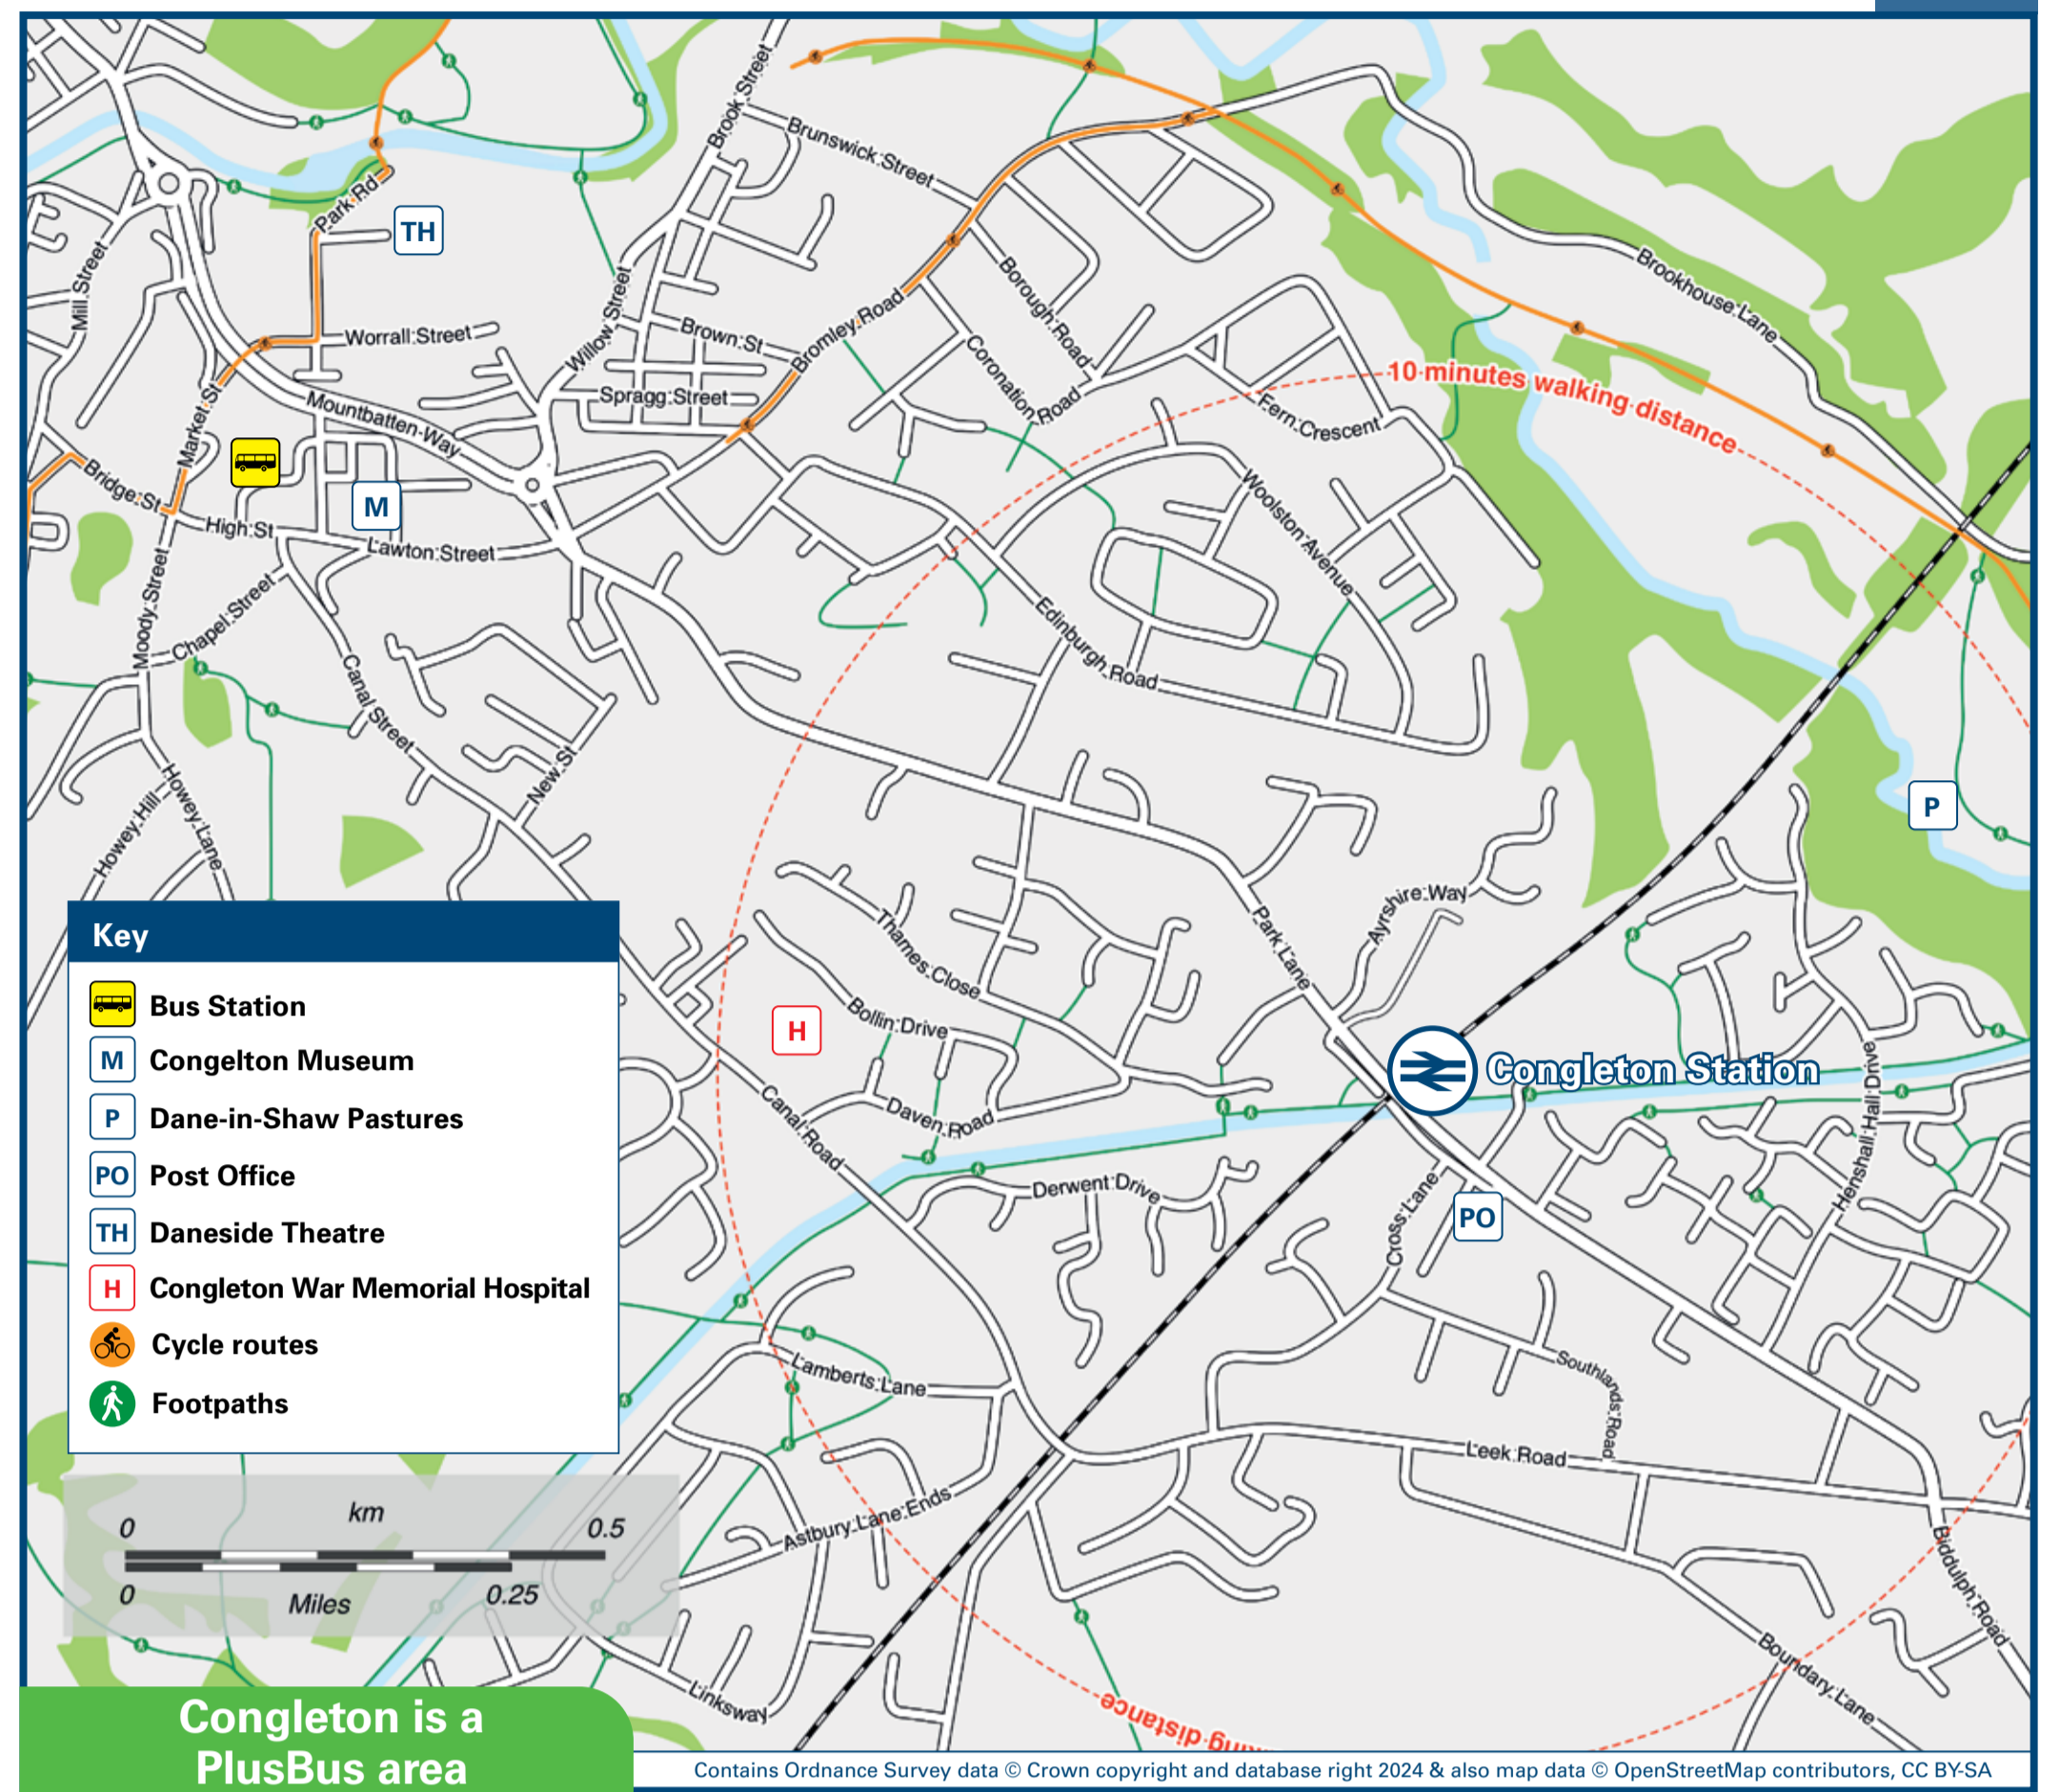

Local area map

Congleton is a PlusBus area

PlusBus is a discount price 'bus pass' that you buy with your train ticket. It gives you unlimited bus travel around your chosen town, on participating buses. Visit www.plusbus.info

Main destinations by bus

(Data correct at October 2024)

DESTINATION	BUS ROUTES	BUS STOP
● Biddulph Town Centre	94	A
● Biddulph Grange Gardens (National Trust)*	94	A
● Bradwell	94	A
● Chell	94	A
● Congleton (Bus Station)	94	B
	91	C

DESTINATION	BUS ROUTES	BUS STOP
● Congleton War Memorial Hospital	91	C
● Hightown	91	C
● Knypersley	94	A
● Mossley	94	A
	91	C

DESTINATION	BUS ROUTES	BUS STOP
● Newcastle Under Lyme	94	A
● Tunstall	94	A

Notes

- PlusBus destination, please see below for details.
- Bus routes 91 & 94 run Mondays to Saturdays, only. No Sunday services.
- Buses operate to many other local destinations from Congleton Bus Station in the Town Centre (Market Street)
- For bus times and days of operation please see bus stop timetables or contact Traveline.
- Plusbus destination, please see below for details. Plusbus tickets are valid only within the Congleton Plusbus zone (including Biddulph) on Arriva, D&G Bus and Hollinsheads Coaches.
- 🚆 Direct trains operate to this destination from this Station.
- For Biddulph Grange (National Trust) or Biddulph Country Park, please exit from the bus at the St Lawrence's Church bus stop. Biddulph Grange gardens and Country Park are (approximately) a 5-10 minutes walk up Congleton Road and Grange Road.

Taxis

Congleton Station has no taxi rank or cab office. Advance booking is essential, please consider using the following local operators: (Inclusion of this number doesn't represent any endorsement of the taxi firm)

B-Tax of Congleton
01260 278 522

A Stars
01260 280 280

Fareways
01260 298 008

Further information about all onward travel

Local Cycle Info cheshireeast.gov.uk For more information about cycle routes.	National Cycle Info sustrans.org.uk Sustrans is the UK's leading sustainable transport charity.	Bus Times See timetable displays at bus stops. www.traveline.info 0871 200 22 33 call cost 13p per minute plus your phone company's access charge	NextBuses Find the bus times for your stop. Search for a bus stop by entering a postcode, street & town or a stop name & town.	PlusBus plusbus.info A discount price 'bus pass' that you buy with your train ticket. It gives you unlimited bus travel around your chosen town, on participating buses.

National Rail Enquiries

Online nationalrail.co.uk	NRE App Free National Rail Enquiries app for iOS and Android	Social Media facebook.com/nationalrailenq @nationalrailenq	Alert Me You can sign up to Alert Me messages on the National Rail Enquiries website where you can receive train and platform notifications directly to your smart phone. nationalrail.co.uk/alertme	Contact Centre 03457 48 49 50 Calls cost no more than calls to geographic numbers (01 or 02) and may be recorded.	PlusBike nationalrail.co.uk/plusbike For more information.