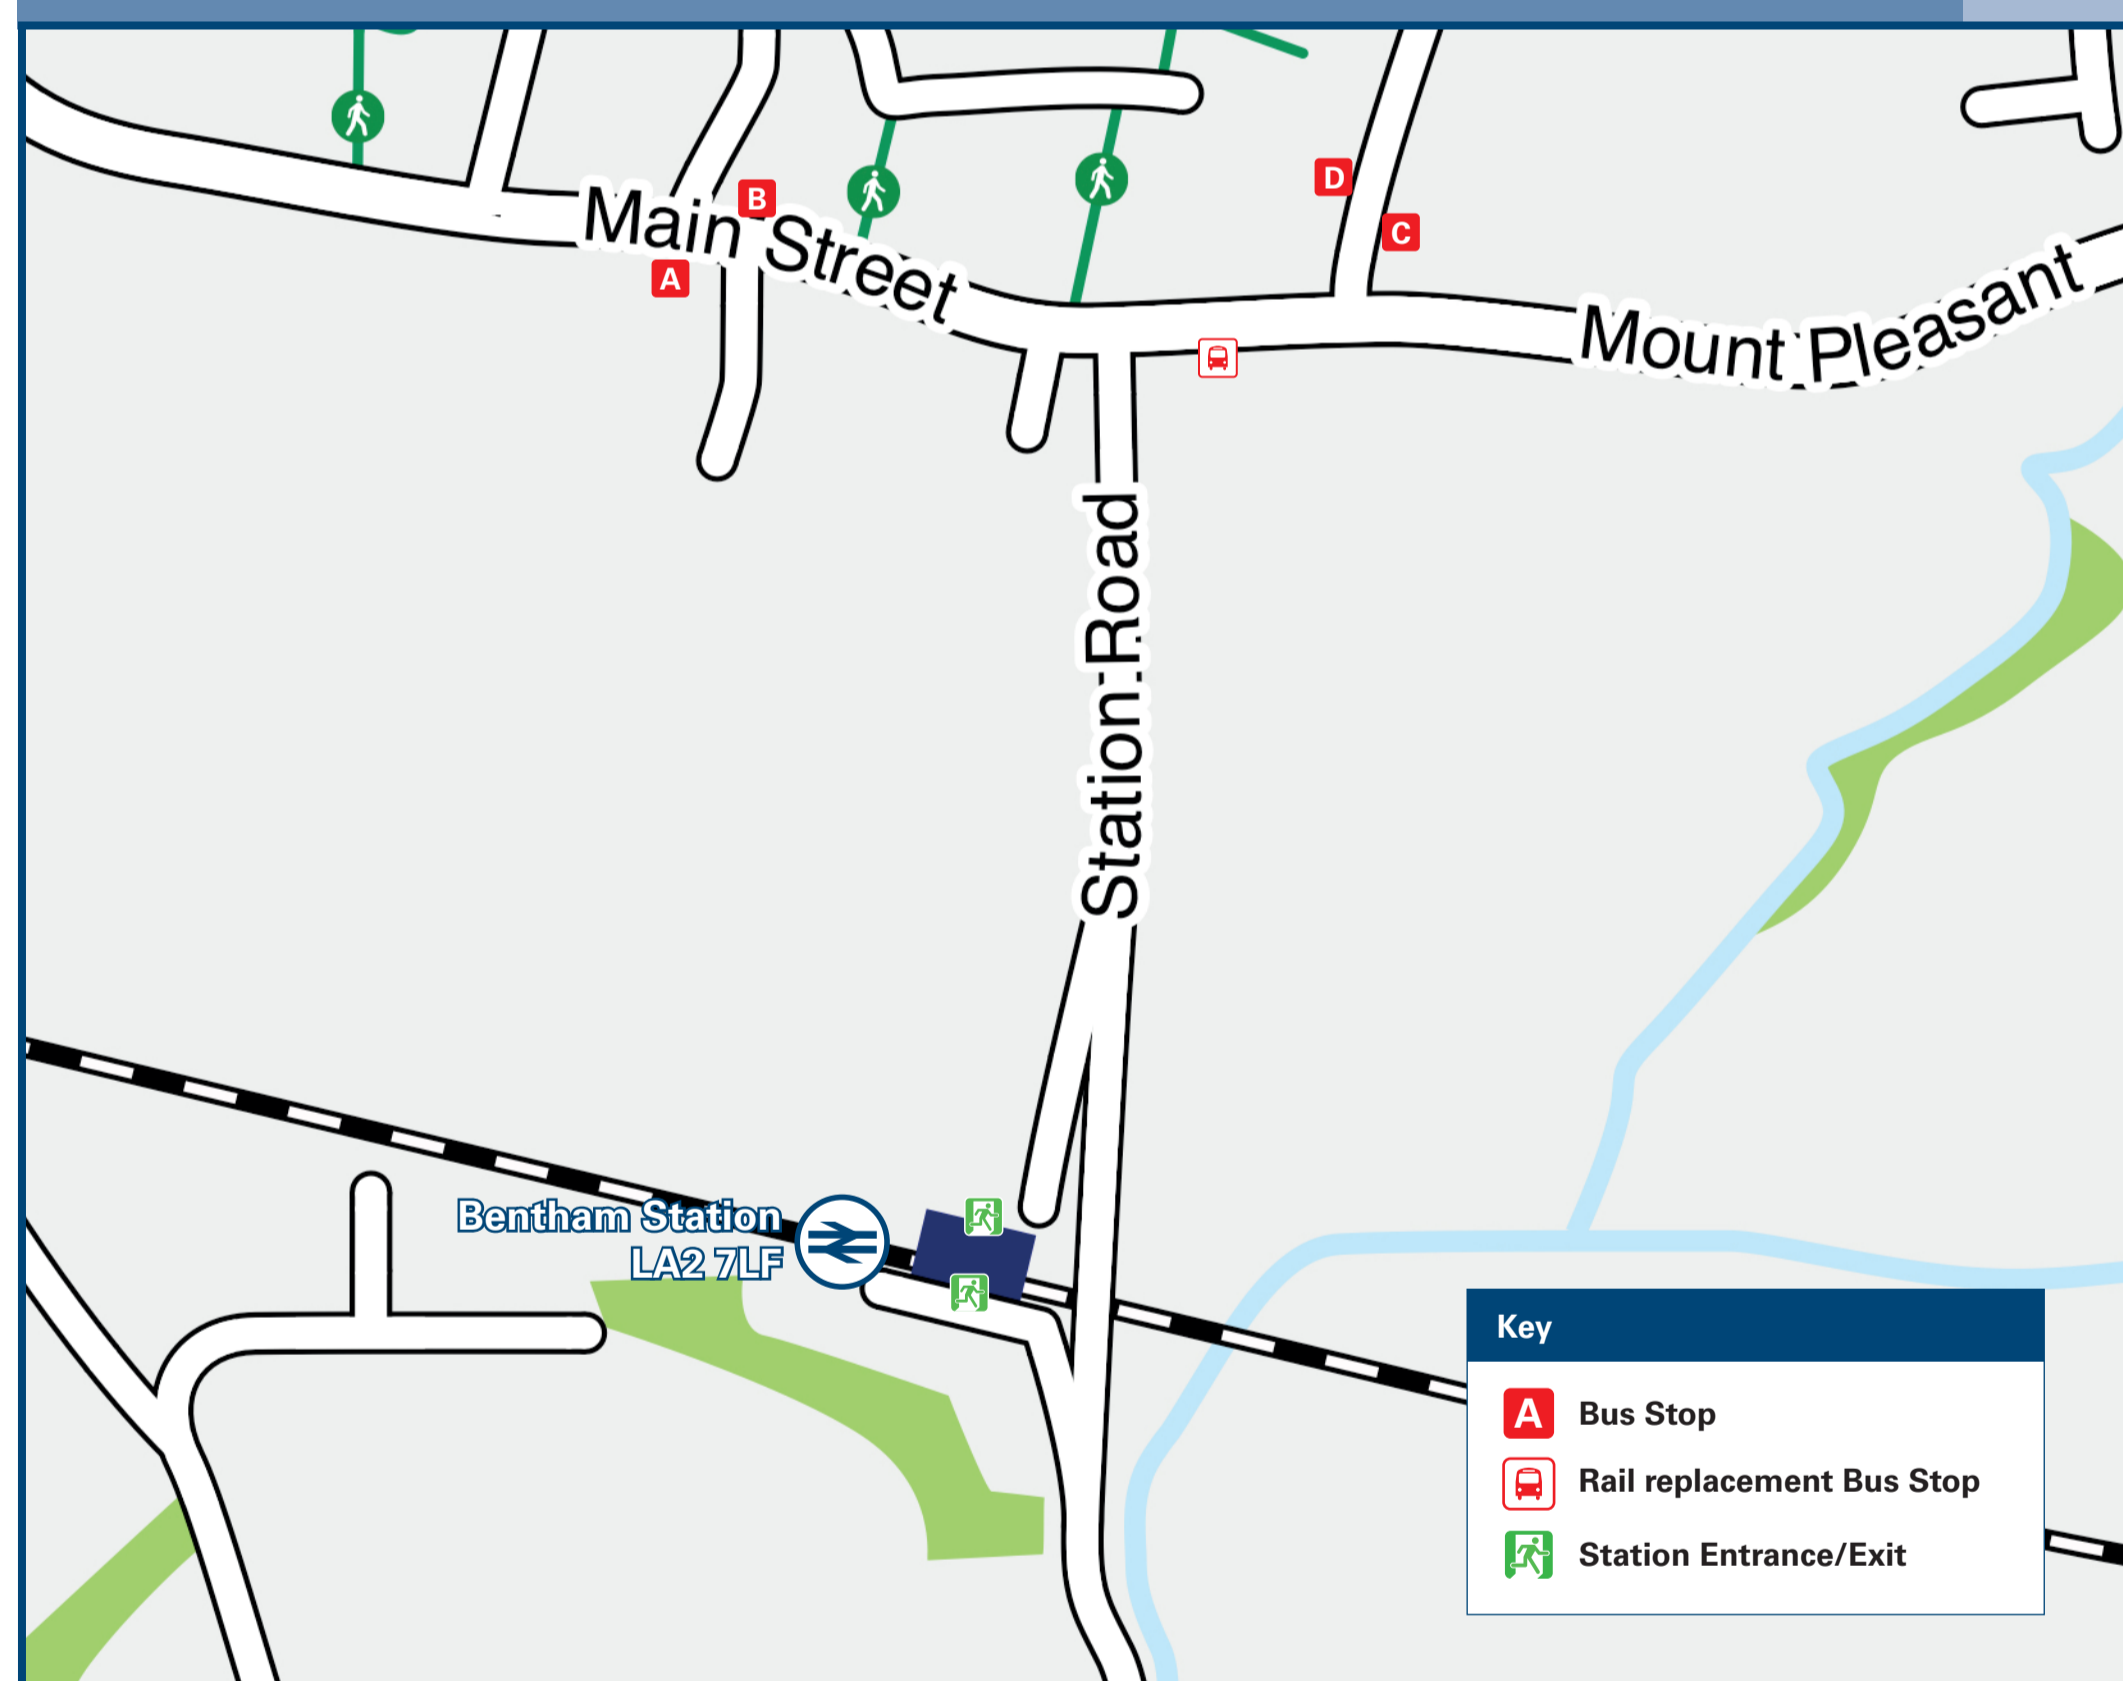

Buses

Rail replacement buses pick-up/drop from outside of the Black Bull Pub on Main Street.

Main destinations by bus

(Data correct at November 2023)

DESTINATION	BUS ROUTES	BUS STOP
Brookhouse	80+	A, C
Burton in Lonsdale	583#	A, B, C, D
Caton	80+	A, C
Cowan Bridge	583#	A, B, C, D
Farleton	80+	A, C
Ingleton	583#	A, B, C, D
Kirkby Lonsdale	583#	A, B, C, D
Lancaster	80+	A, C
Low Bentham	80+, 583	A, C
Wennington	80+	A, C
Wray	80+	A, C

Notes

Bus route 583 (The Craven Connection) operates Mondays to Saturdays. No Sunday or Bank Holiday service. Bus services operate from Kirby Lonsdale to many local towns and villages and into the Yorkshire Dales National Park and Forest of Bowland (AONB). Visit www.dalesbus.org for full details of local bus services.

Direct trains operate to Lancaster and Wennington from Bentham Station.

To this destination please check the timetable for the correct bus stop: Stop (A) or (C) for clockwise direction buses or (B) or (D) for anti-clockwise direction buses.

+ Bus route 80 operates 1 evening bus Mondays to Fridays only.

AONB Forest of Bowland AONB; www.forestofbowland.com
National Park Yorkshire Dales National Park; www.yorkshiredales.org.uk/

Taxis

Bentham station has no taxi rank or cab office. Advance booking is essential, please consider using the following local operators: (Inclusion of this number doesn't represent any endorsement of the taxi firm)

Bentham Taxis
015242 62462

Austwick Taxis
01524 251 364

Settle Taxis
01729 822 219

Further information about all onward travel

Local Cycle Info www.northyorks.gov.uk/roads-parking-and-travel/roads-and-pavements/cycle-lanes-and-routes For more information about cycle routes.	National Cycle Info sustrans.org.uk Sustrans is the UK's leading sustainable transport charity.	Bus Times See timetable displays at bus stops. www.traveline.info 0871 200 22 33 calls cost 12p per minute plus your phone company's access charge	NextBuses Find the bus times for your stop. Search for a bus stop by entering a postcode, street & town or a stop name & town.	PlusBus plusbus.info A discount price 'bus pass' that you buy with your train ticket. It gives you unlimited bus travel around your chosen town, on participating buses.

National Rail Enquiries

Online nationalrail.co.uk	NRE App Free National Rail Enquiries app for iOS and Android	Social Media facebook.com/nationalrailenq @nationalrailenq	Alert Me You can sign up to Alert Me messages on the National Rail Enquiries website where you can receive train and platform notifications directly to your smart phone. nationalrail.co.uk/alertme	Contact Centre 03457 48 49 50 Calls cost no more than calls to geographic numbers (01 or 02) and may be recorded.	PlusBike nationalrail.co.uk/plusbike For more information.