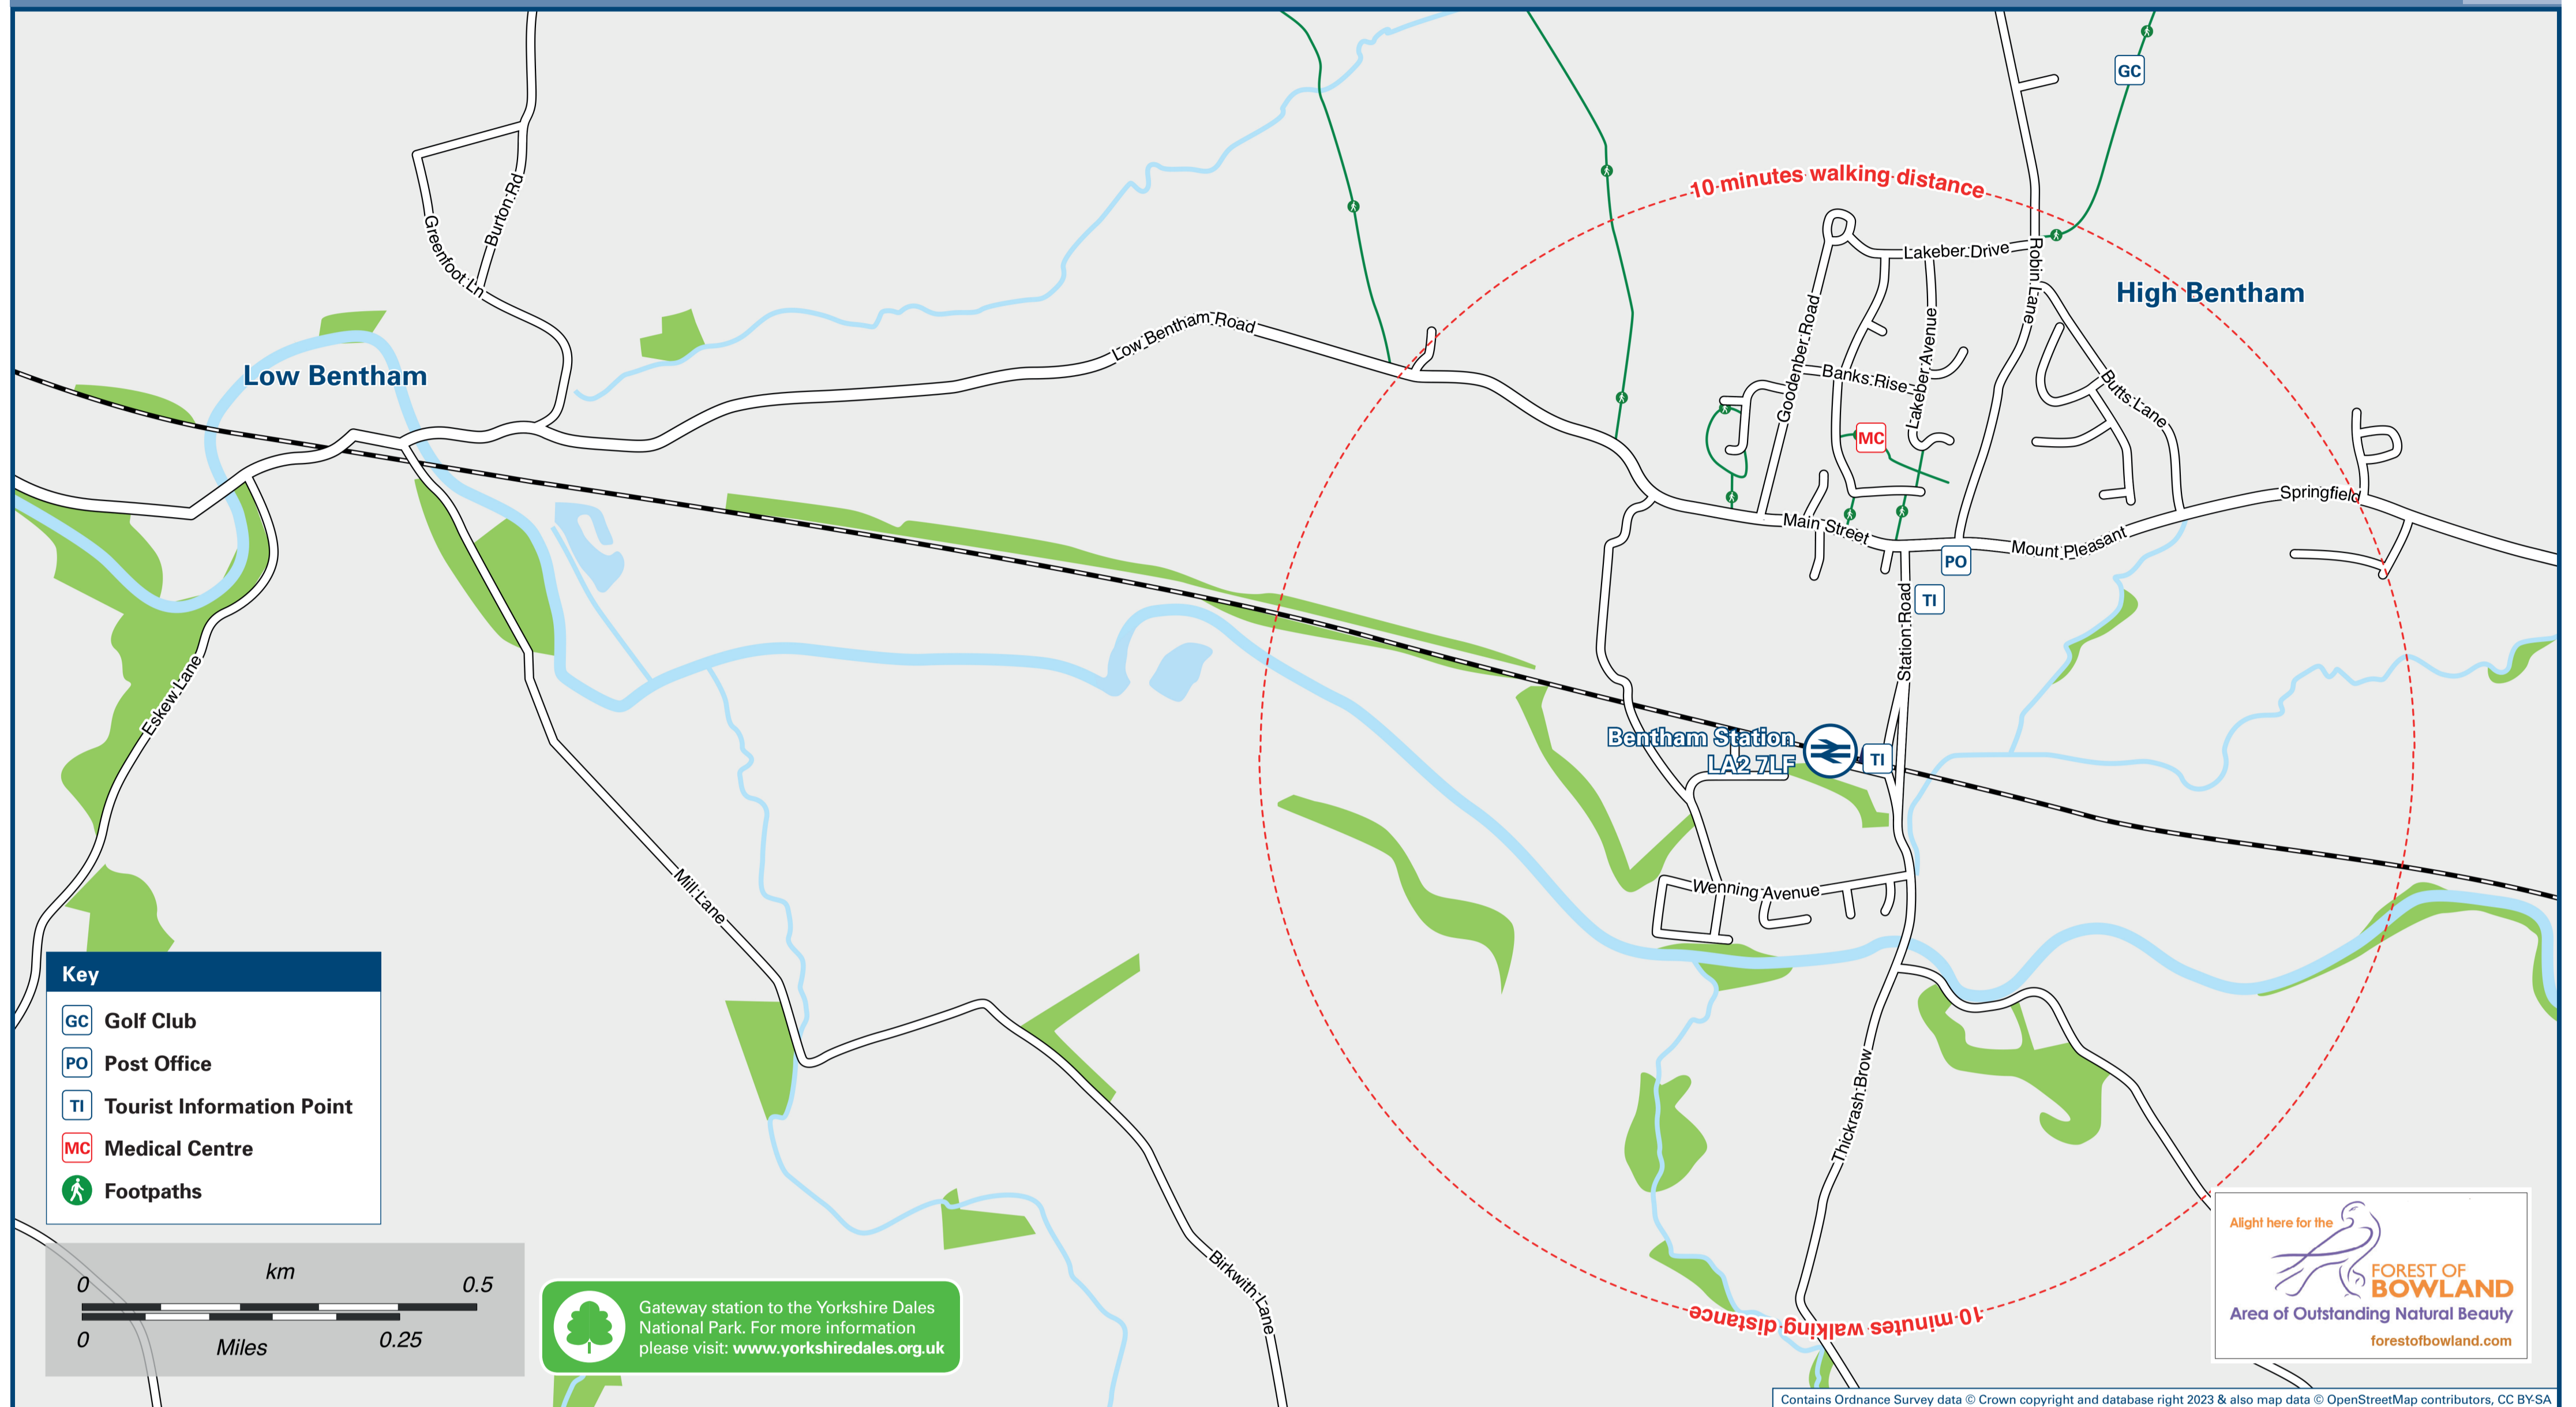

Bentham Station

Onward Travel Information

Local area map