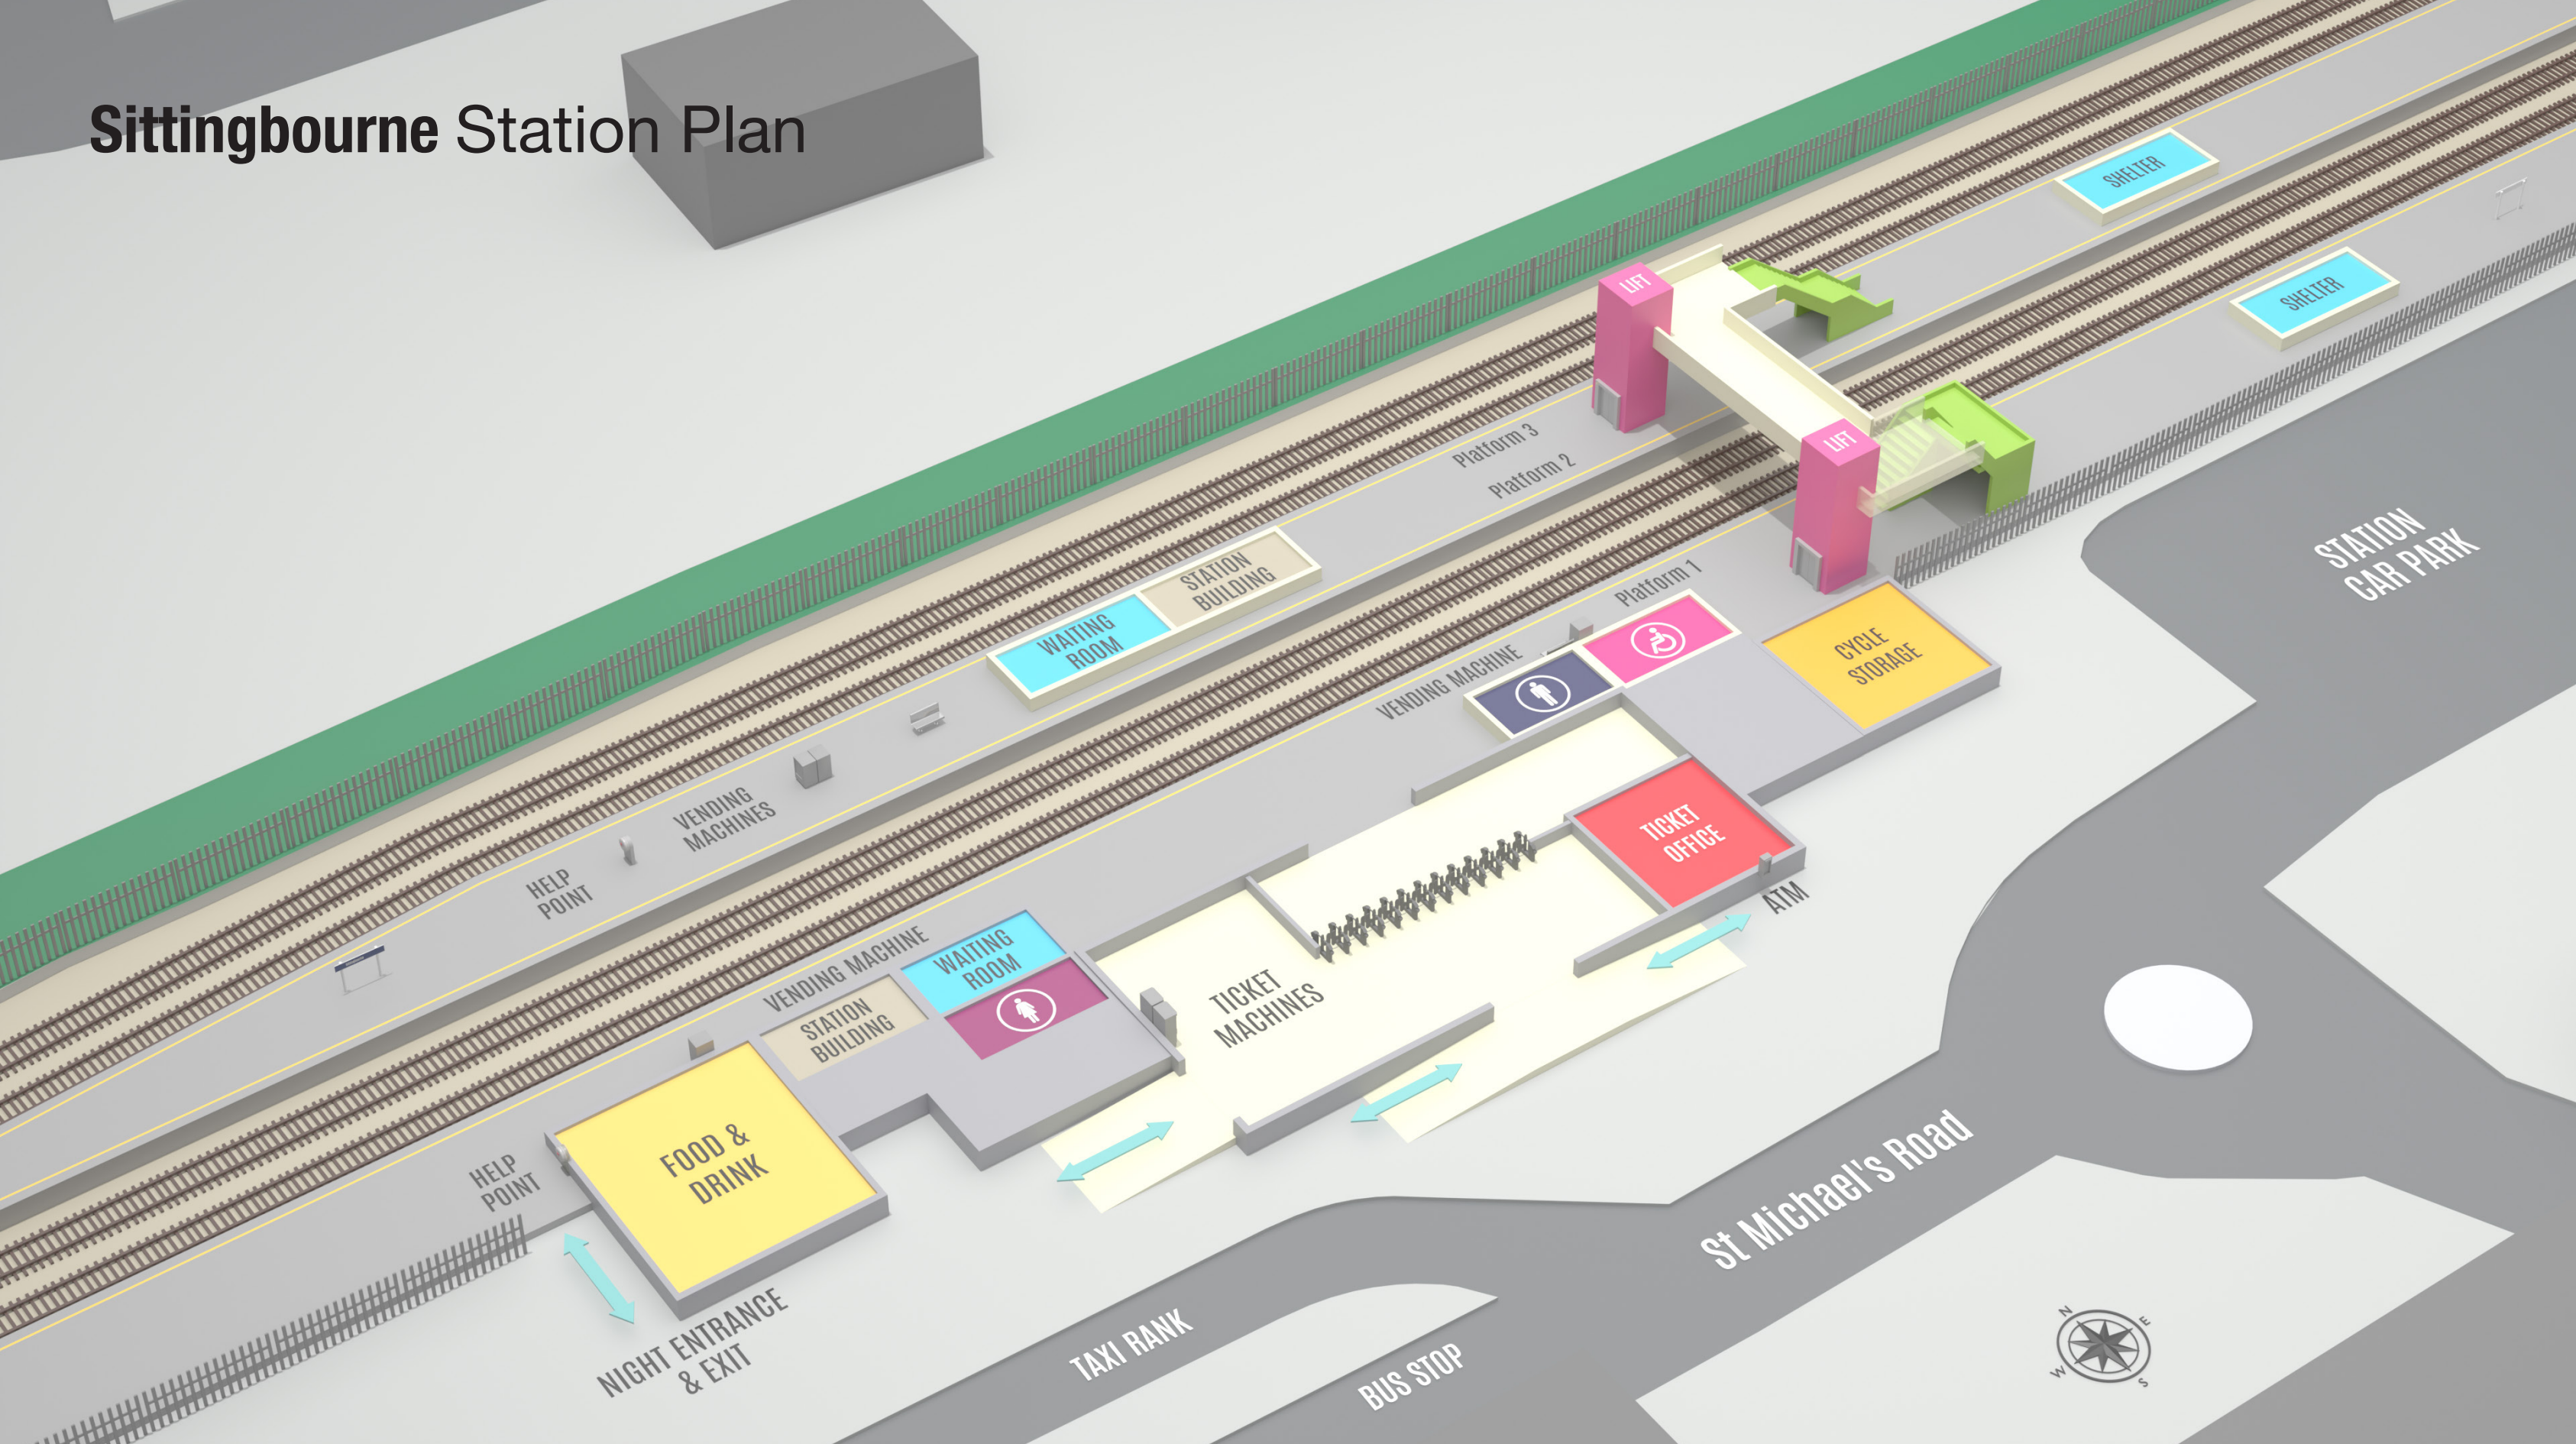

Sittingbourne Station Plan

HELP POINT

VENDING MACHINES

WAITING ROOM

STATION BUILDING

Platform 3
Platform 2

Platform 1

VENDING MACHINE

WHEELCHAIR ACCESS

CYCLE STORAGE

TICKET OFFICE

ATM

WAITING ROOM

STATION BUILDING

VENDING MACHINE

TICKET MACHINES

FOOD & DRINK

HELP POINT

NIGHT ENTRANCE & EXIT

TAXI RANK

BUS STOP

St Michael's Road

STATION CAR PARK

SHELTER