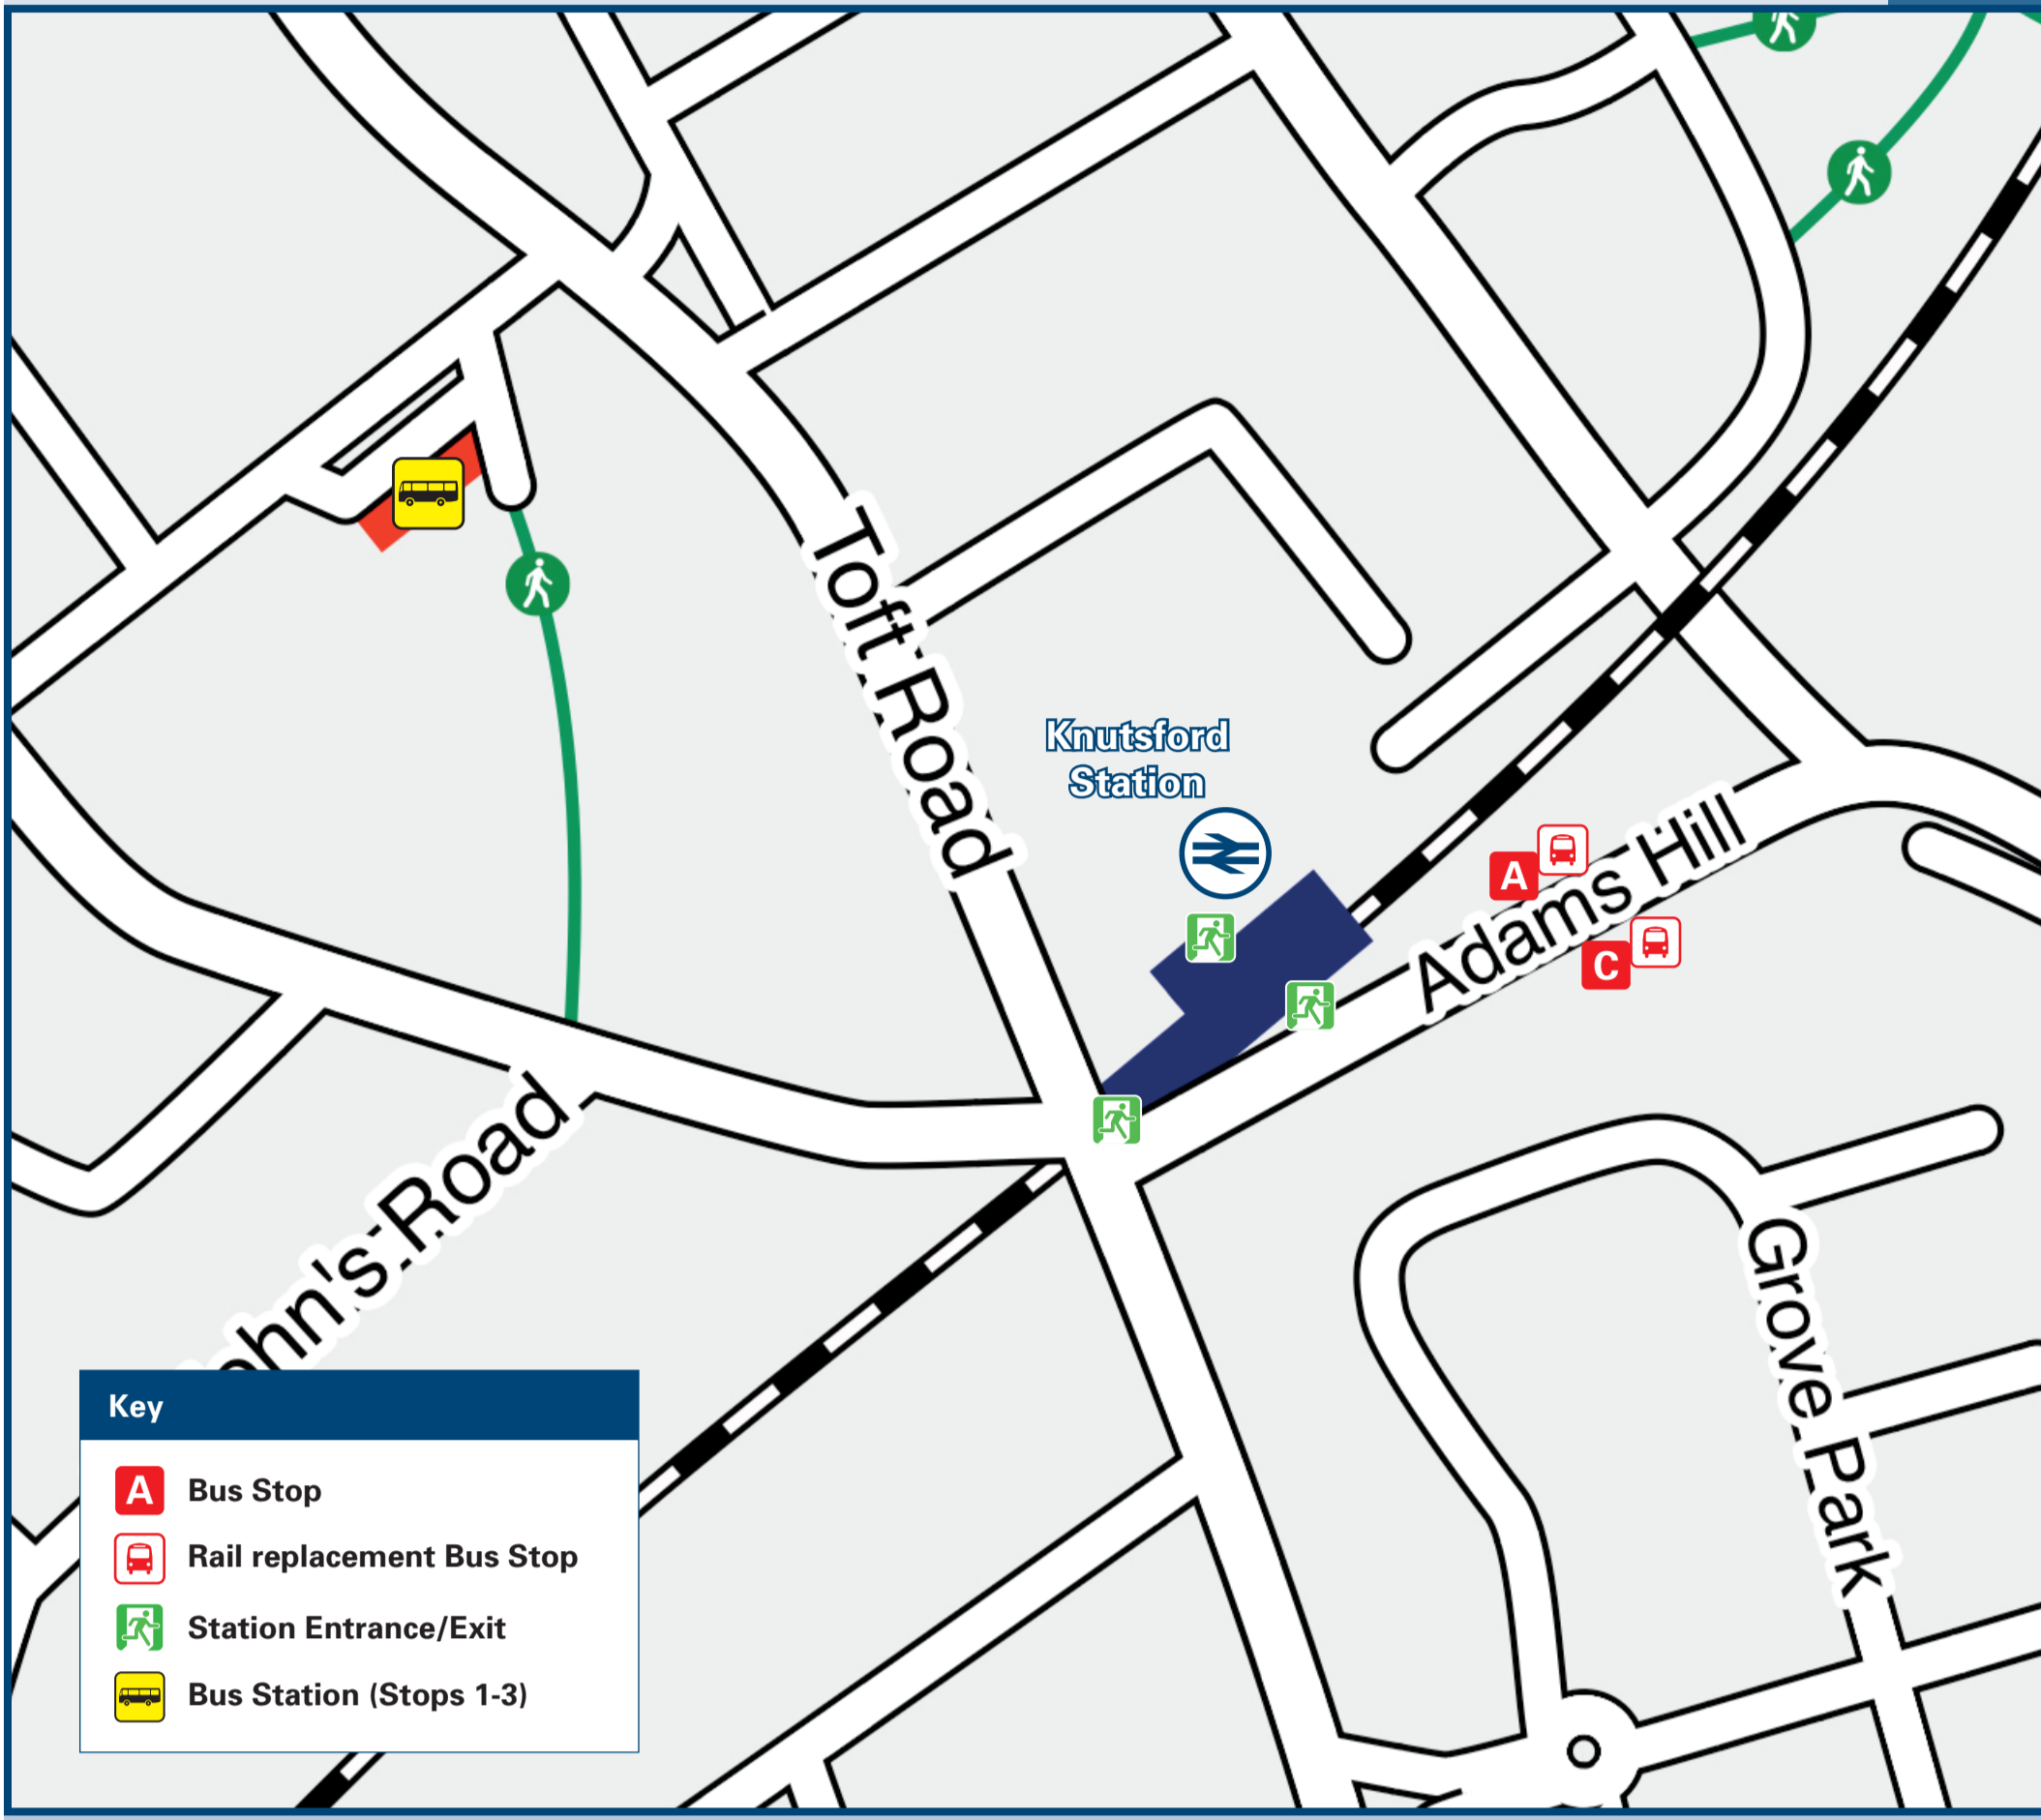

Knutsford Station

Onward Travel Information

Buses

Rail replacement buses pick-up/drop-off bus stops on Adams Hill, near to Station Entrance. (Station side for Altrincham, opposite side for Chester).