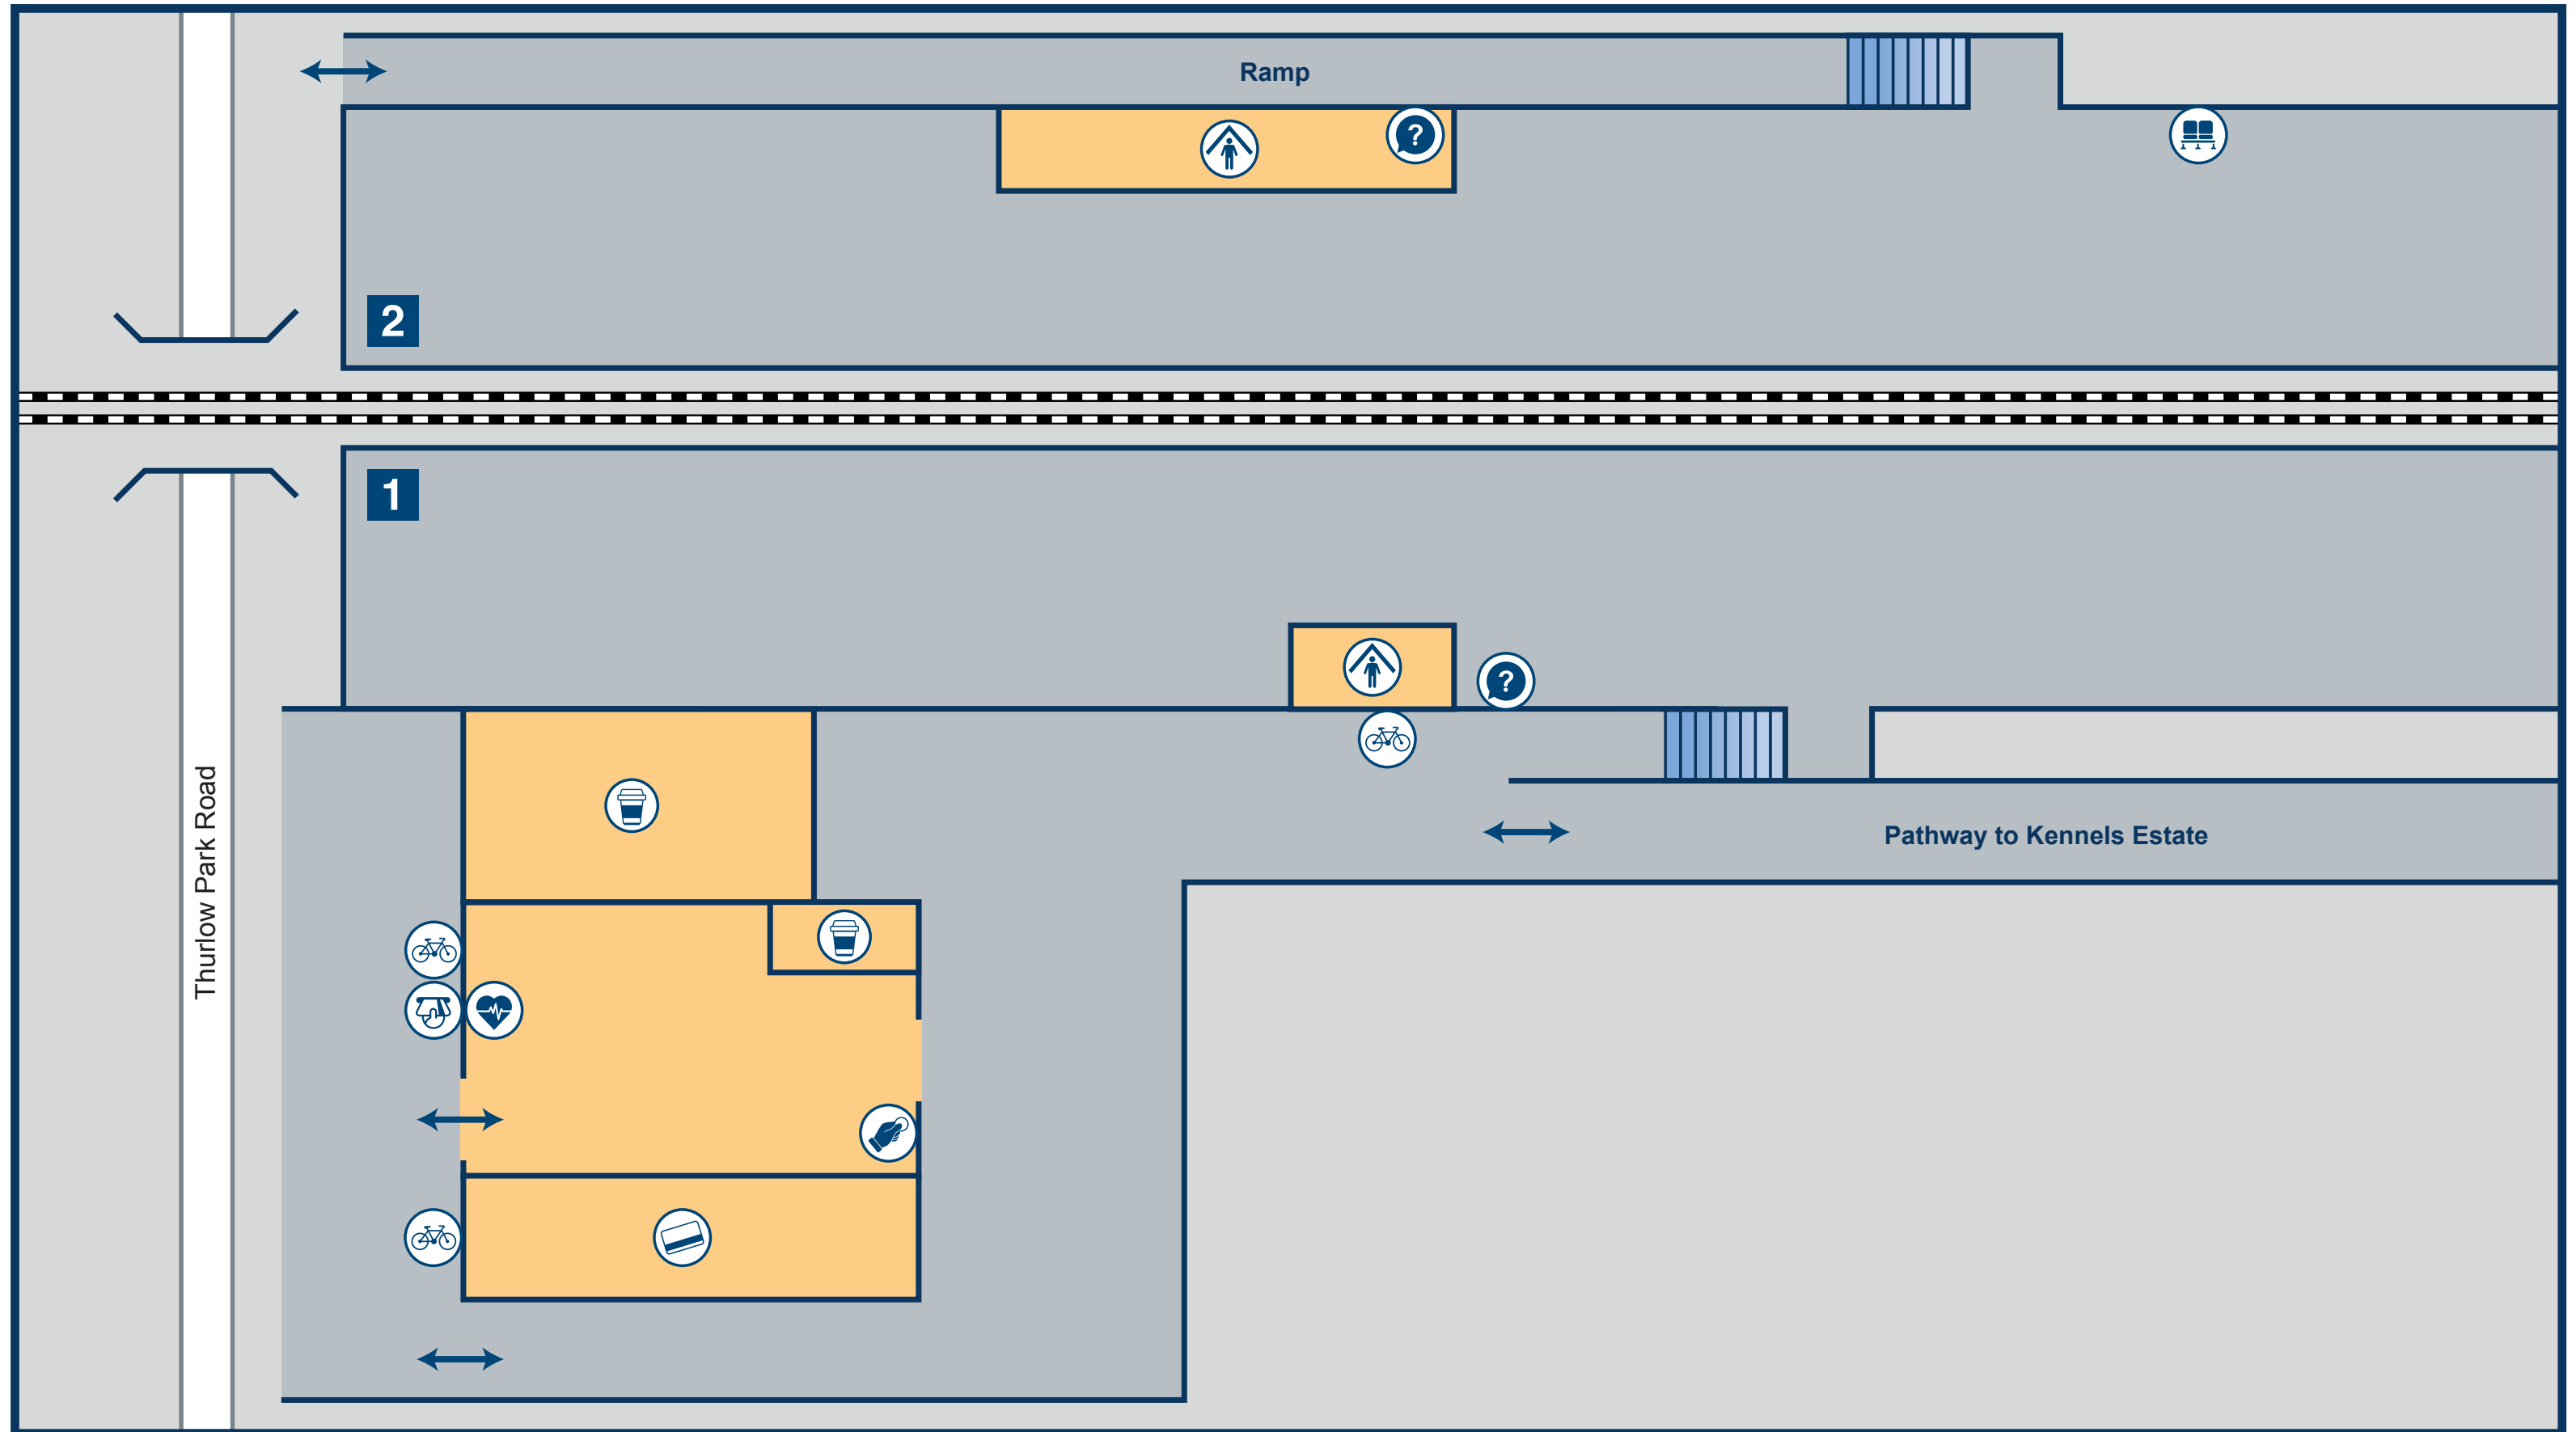

# West Dulwich Station Plan

## Key

- |   |                 |  |              |   |                |   |                 |
|---|-----------------|--|--------------|---|----------------|---|-----------------|
|  | Cycle Rack      |  | Food & Drink |  | Seats          |  | Ticket Office   |
|  | Defibrillator   |  | Help Point   |  | Shelter        |  | Vending Machine |
|  | Entrance / Exit |  | Platform     |  | Ticket Machine |   |                 |