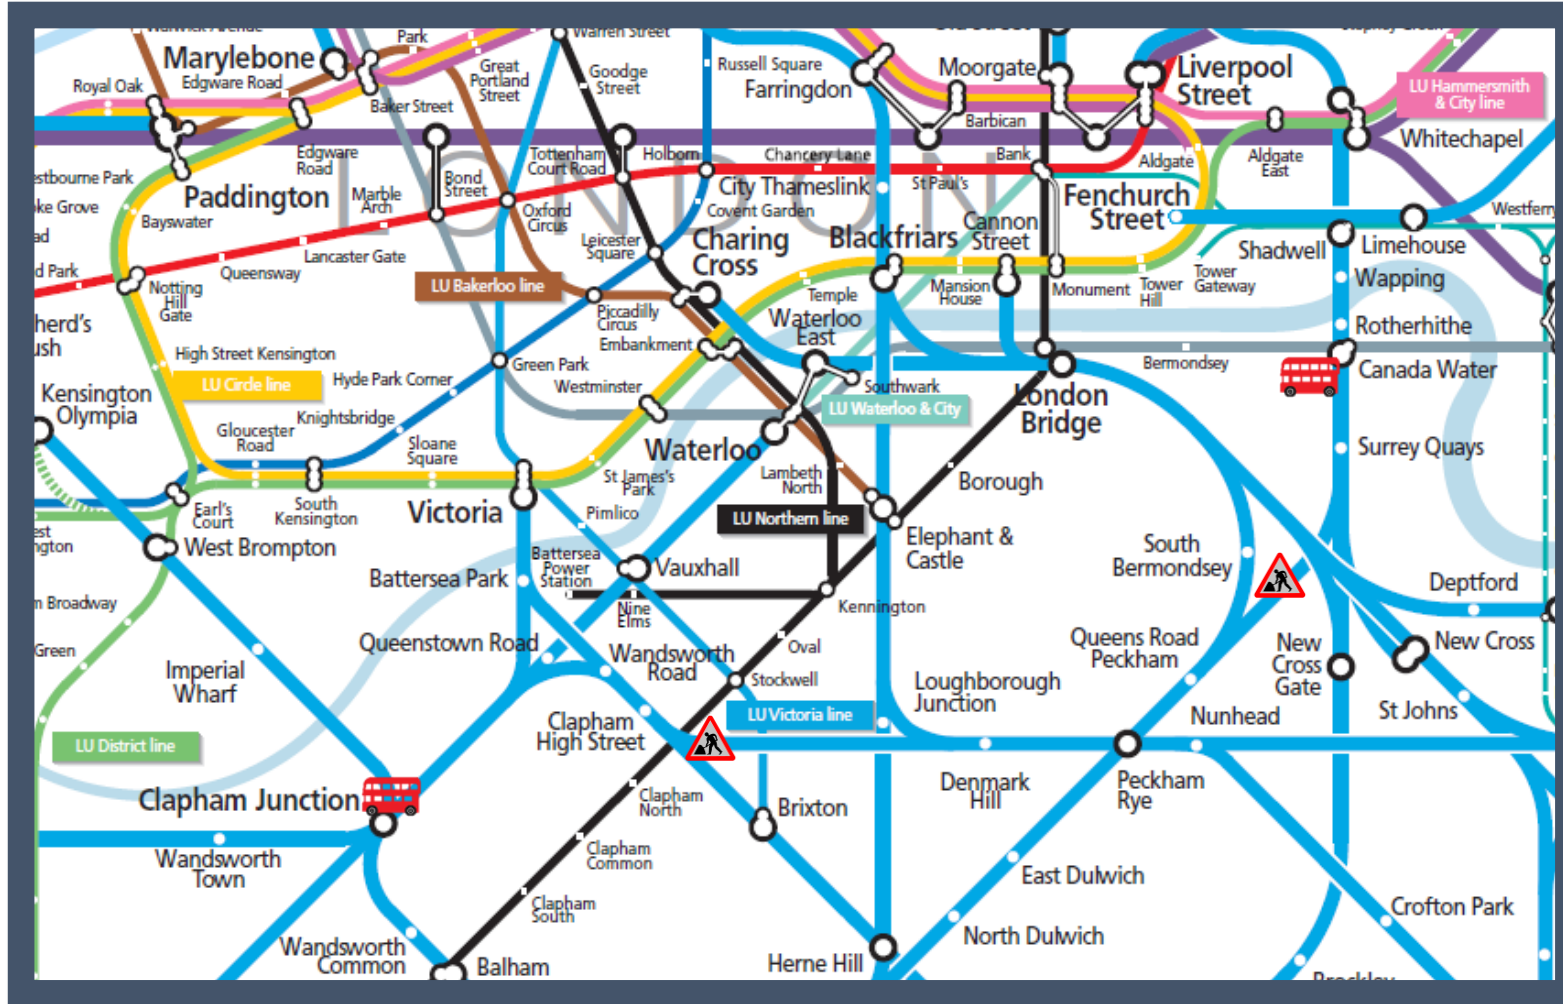

No London Overground service between Clapham Junction and Surrey Quays TOC affected: London Overground

Key:

Engineering Works

Bus Replacement Services