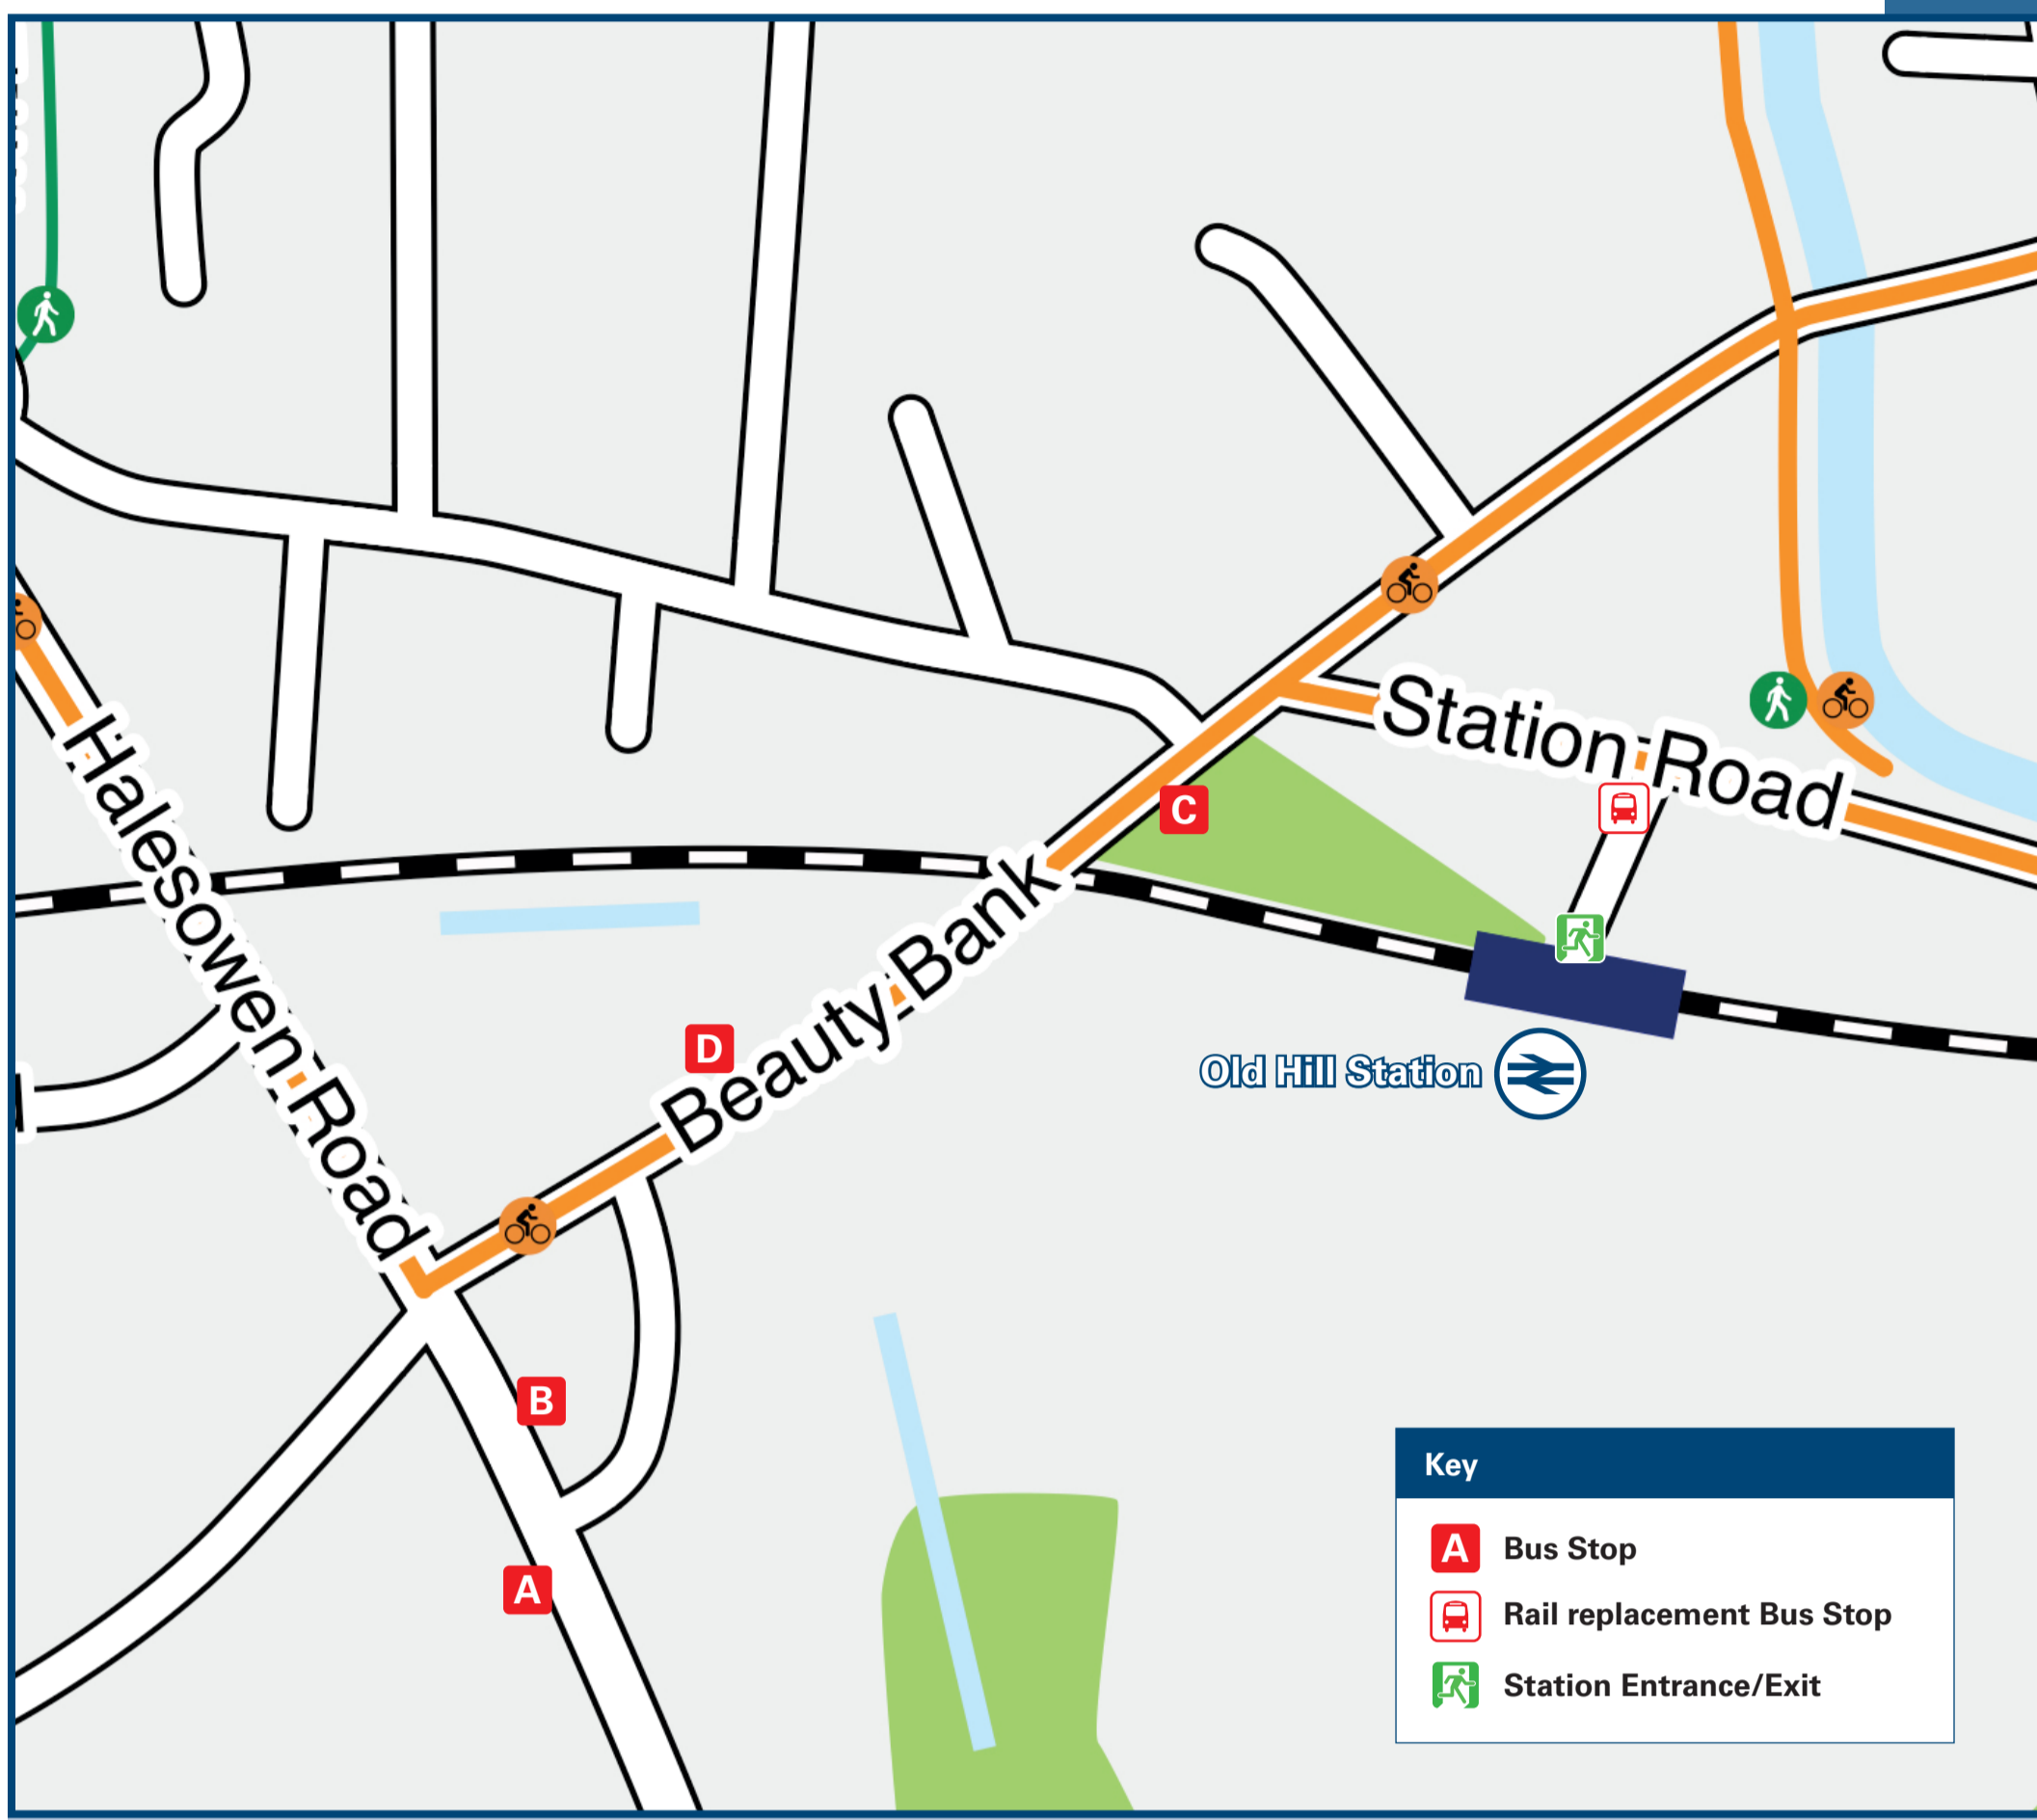

Old Hill Station

Onward Travel Information

Buses

Rail replacement buses/coaches will collect from Station Road, which is located at the main entrance to the station car park.