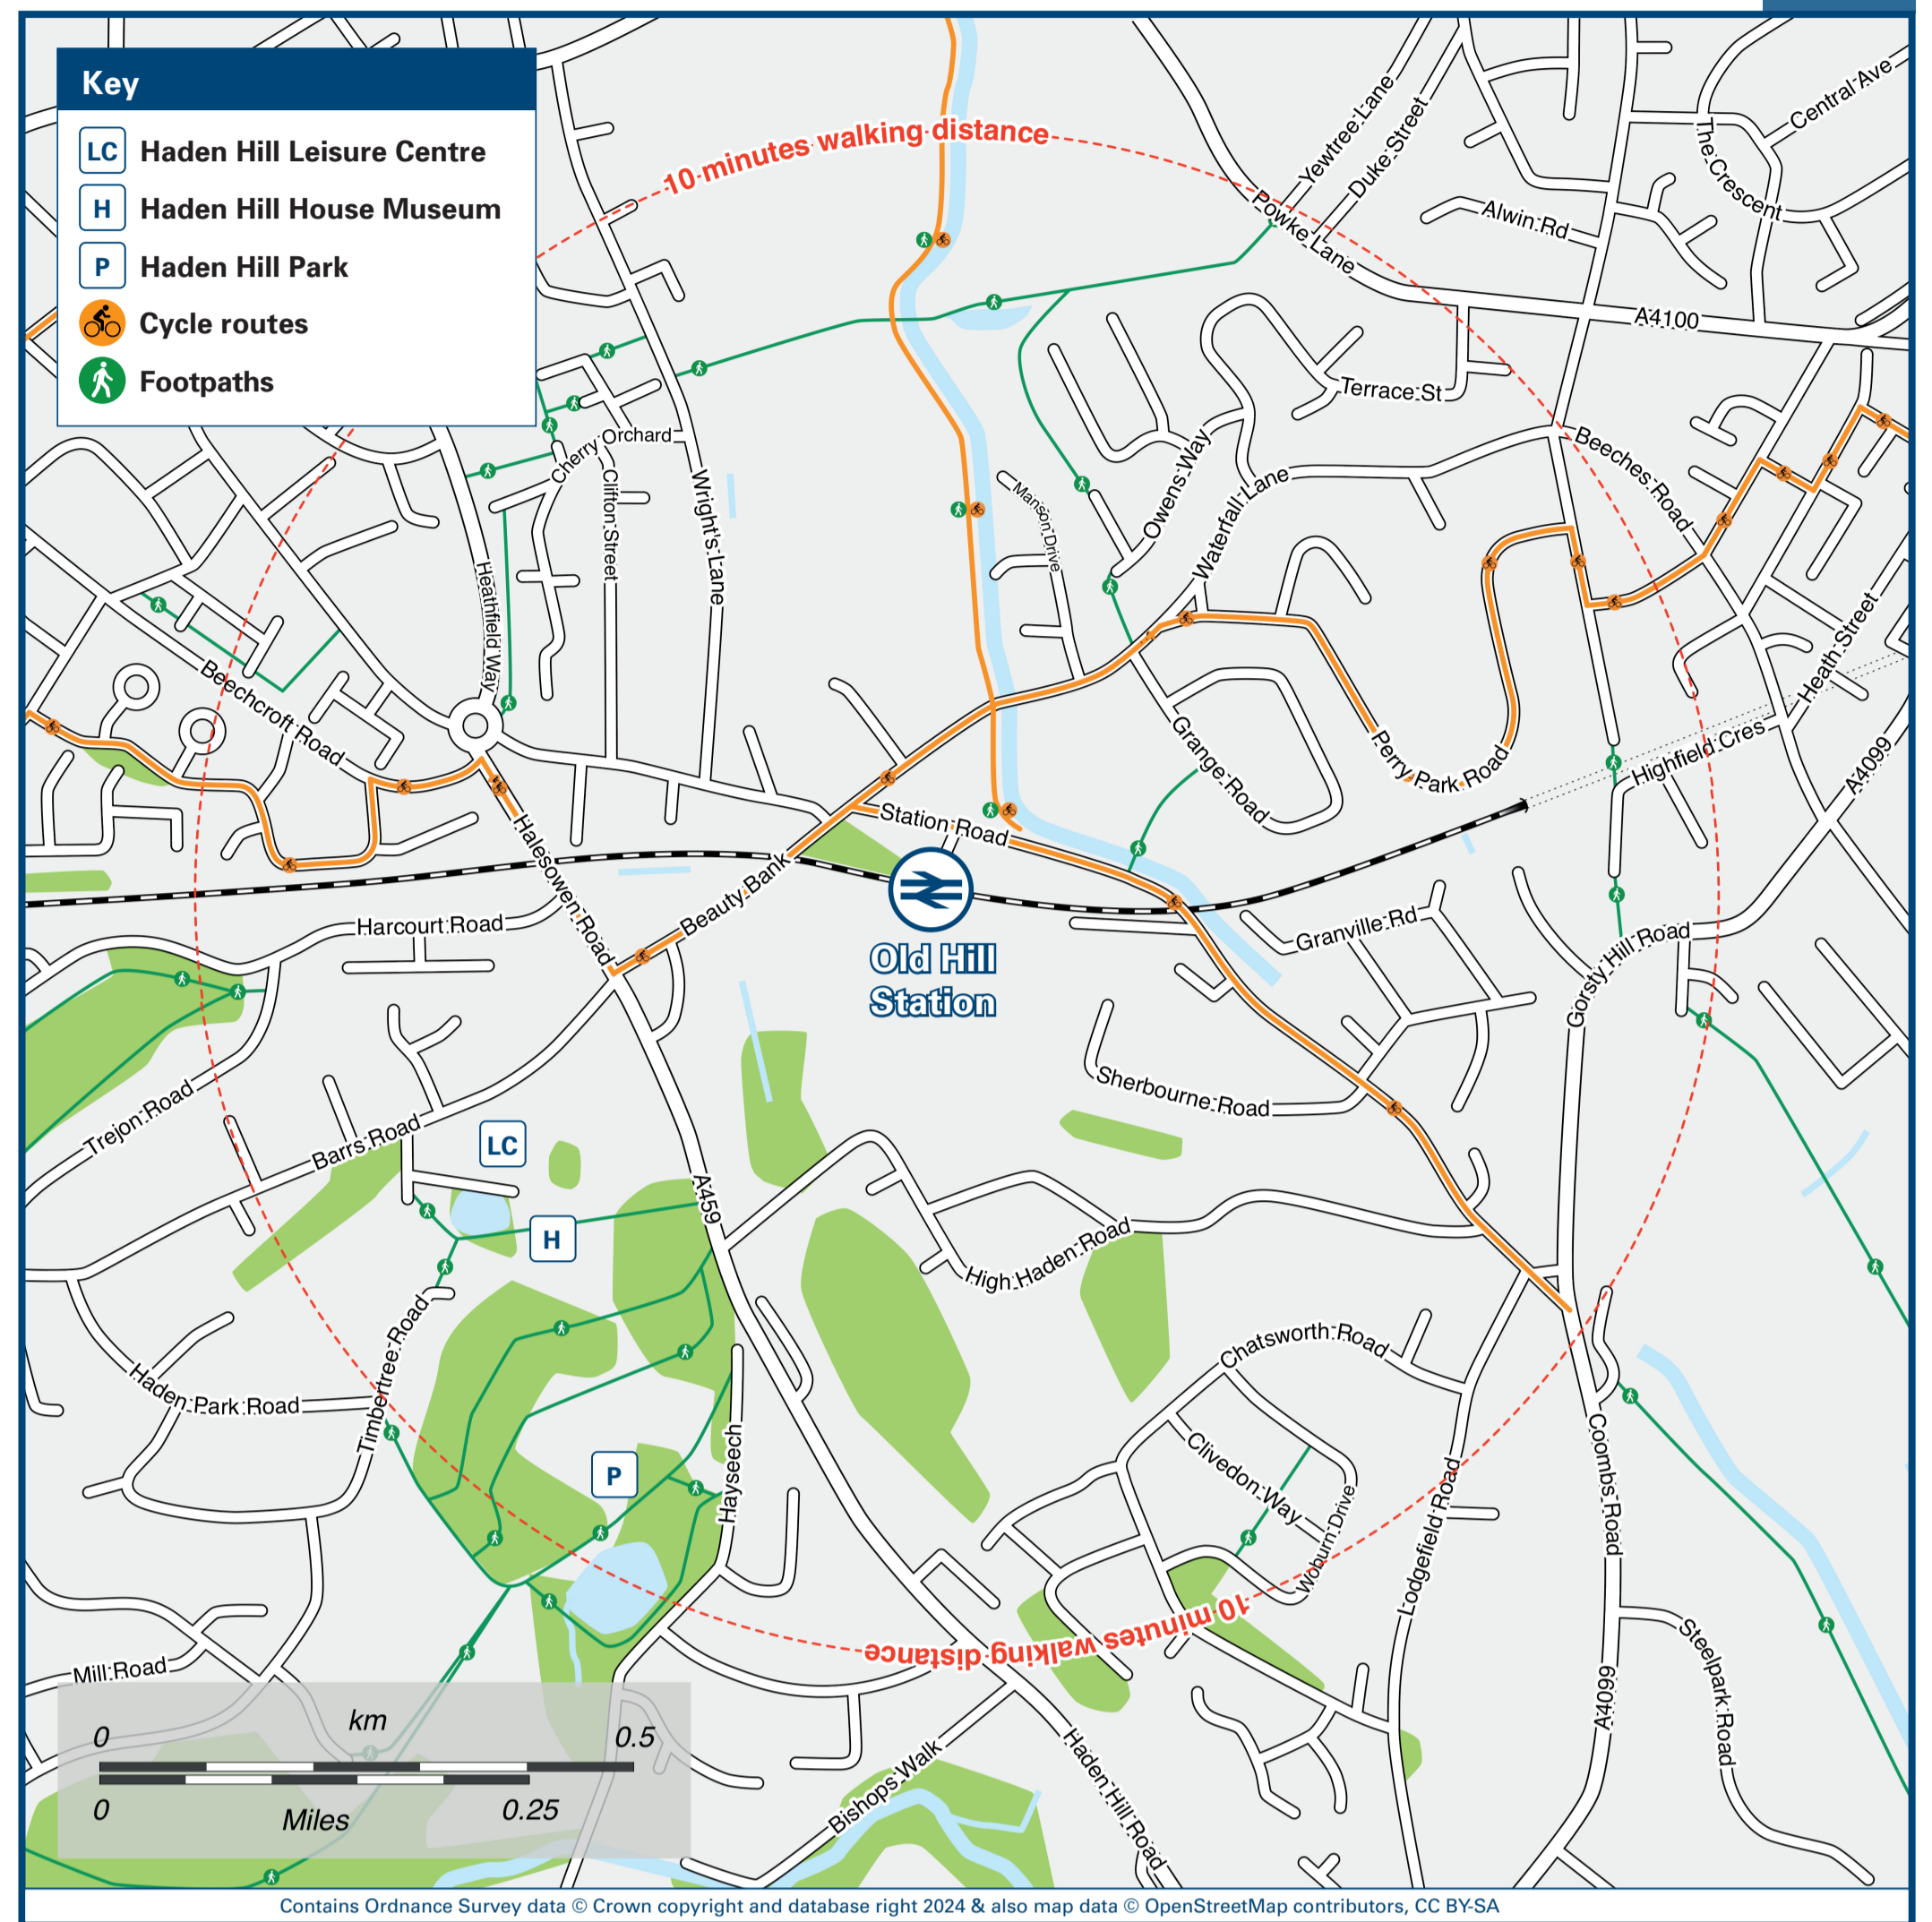

Local area map

Main destinations by bus

(Data correct at July 2024)

DESTINATION	BUS ROUTES	BUS STOP
Baptist End	19	A
Bearwood	X10	B
Birmingham City Centre	X10	B
Blackheath (Town Centre)	14A	D
Burnt Tree	14A	D
Cradley Heath (Interchange)	14A	C
	X10	A
Dixons Green	19	A
Dudley (Bus Station)	19	A
	14A	D
Gornal Wood	X10	A
Grace Mary Estate	14A	D

DESTINATION	BUS ROUTES	BUS STOP
Haden Hill Leisure Centre	(10 minutes walk from Old Hill Station - see Local area map) 14A	C
Halesowen	19, X10	B
Harborne	19	B
Hawne	19, X10	B
Hurst Green (Halesowen Road)	19, X10	B
Kates Hill	14A	D
Merry Hill (Bus Station)	14A	C
	X10	A
Netherton	19	A
Old Hill (Old Hill Cross)	19, X10	A
Portway	14A	D

DESTINATION	BUS ROUTES	BUS STOP
Quarry Bank	14A	C
	X10	A
Queen Elizabeth Hospital	19	B
Quinton	19, X10	B
Rowley Regis	14A	D
Russells Hall Hospital	X10	A
Tividale	14A	D
Woodgate Valley North	19	B
Worlds End	19	B

Notes

Bus route 14A runs Mondays to Saturdays only. No Sunday service.
Bus routes 19 and X10 run daily, Mondays to Sundays.
Direct trains operate to this destination from this Station.

Taxis

Old Hill Station has no taxi rank or cab office. Advance booking is essential, please consider using the following local operators: (Inclusion of this number doesn't represent any endorsement of the taxi firm)

Speedway Taxis
01384 565 656

Brookfleet Taxis
0121 559 8585

Black Country Cars
01384 411 777

Further information about all onward travel

Local Cycle Info www.tfwm.org.uk/plan-your-journey/ways-to-travel/cycling-and-walking For more information about cycle routes.	National Cycle Info sustrans.org.uk Sustrans is the UK's leading sustainable transport charity.	Bus Times See timetable displays at bus stops. www.traveline.info 0871 200 22 33 call cost 12p per minute plus your phone company's access charge	NextBuses Find the bus times for your stop. Search for a bus stop by entering a postcode, street & town or a stop name & town.	PlusBus plusbus.info A discount price 'bus pass' that you buy with your train ticket. It gives you unlimited bus travel around your chosen town, on participating buses.

National Rail Enquiries

Online nationalrail.co.uk	NRE App Free National Rail Enquiries app for iOS and Android	Social Media facebook.com/nationalrailenq @nationalrailenq	Alert Me You can sign up to Alert Me messages on the National Rail Enquiries website where you can receive train and platform notifications directly to your smart phone. nationalrail.co.uk/alertme	Contact Centre 03457 48 49 50 Calls cost no more than calls to geographic numbers (01 or 02) and may be recorded.	PlusBike nationalrail.co.uk/plusbike For more information.