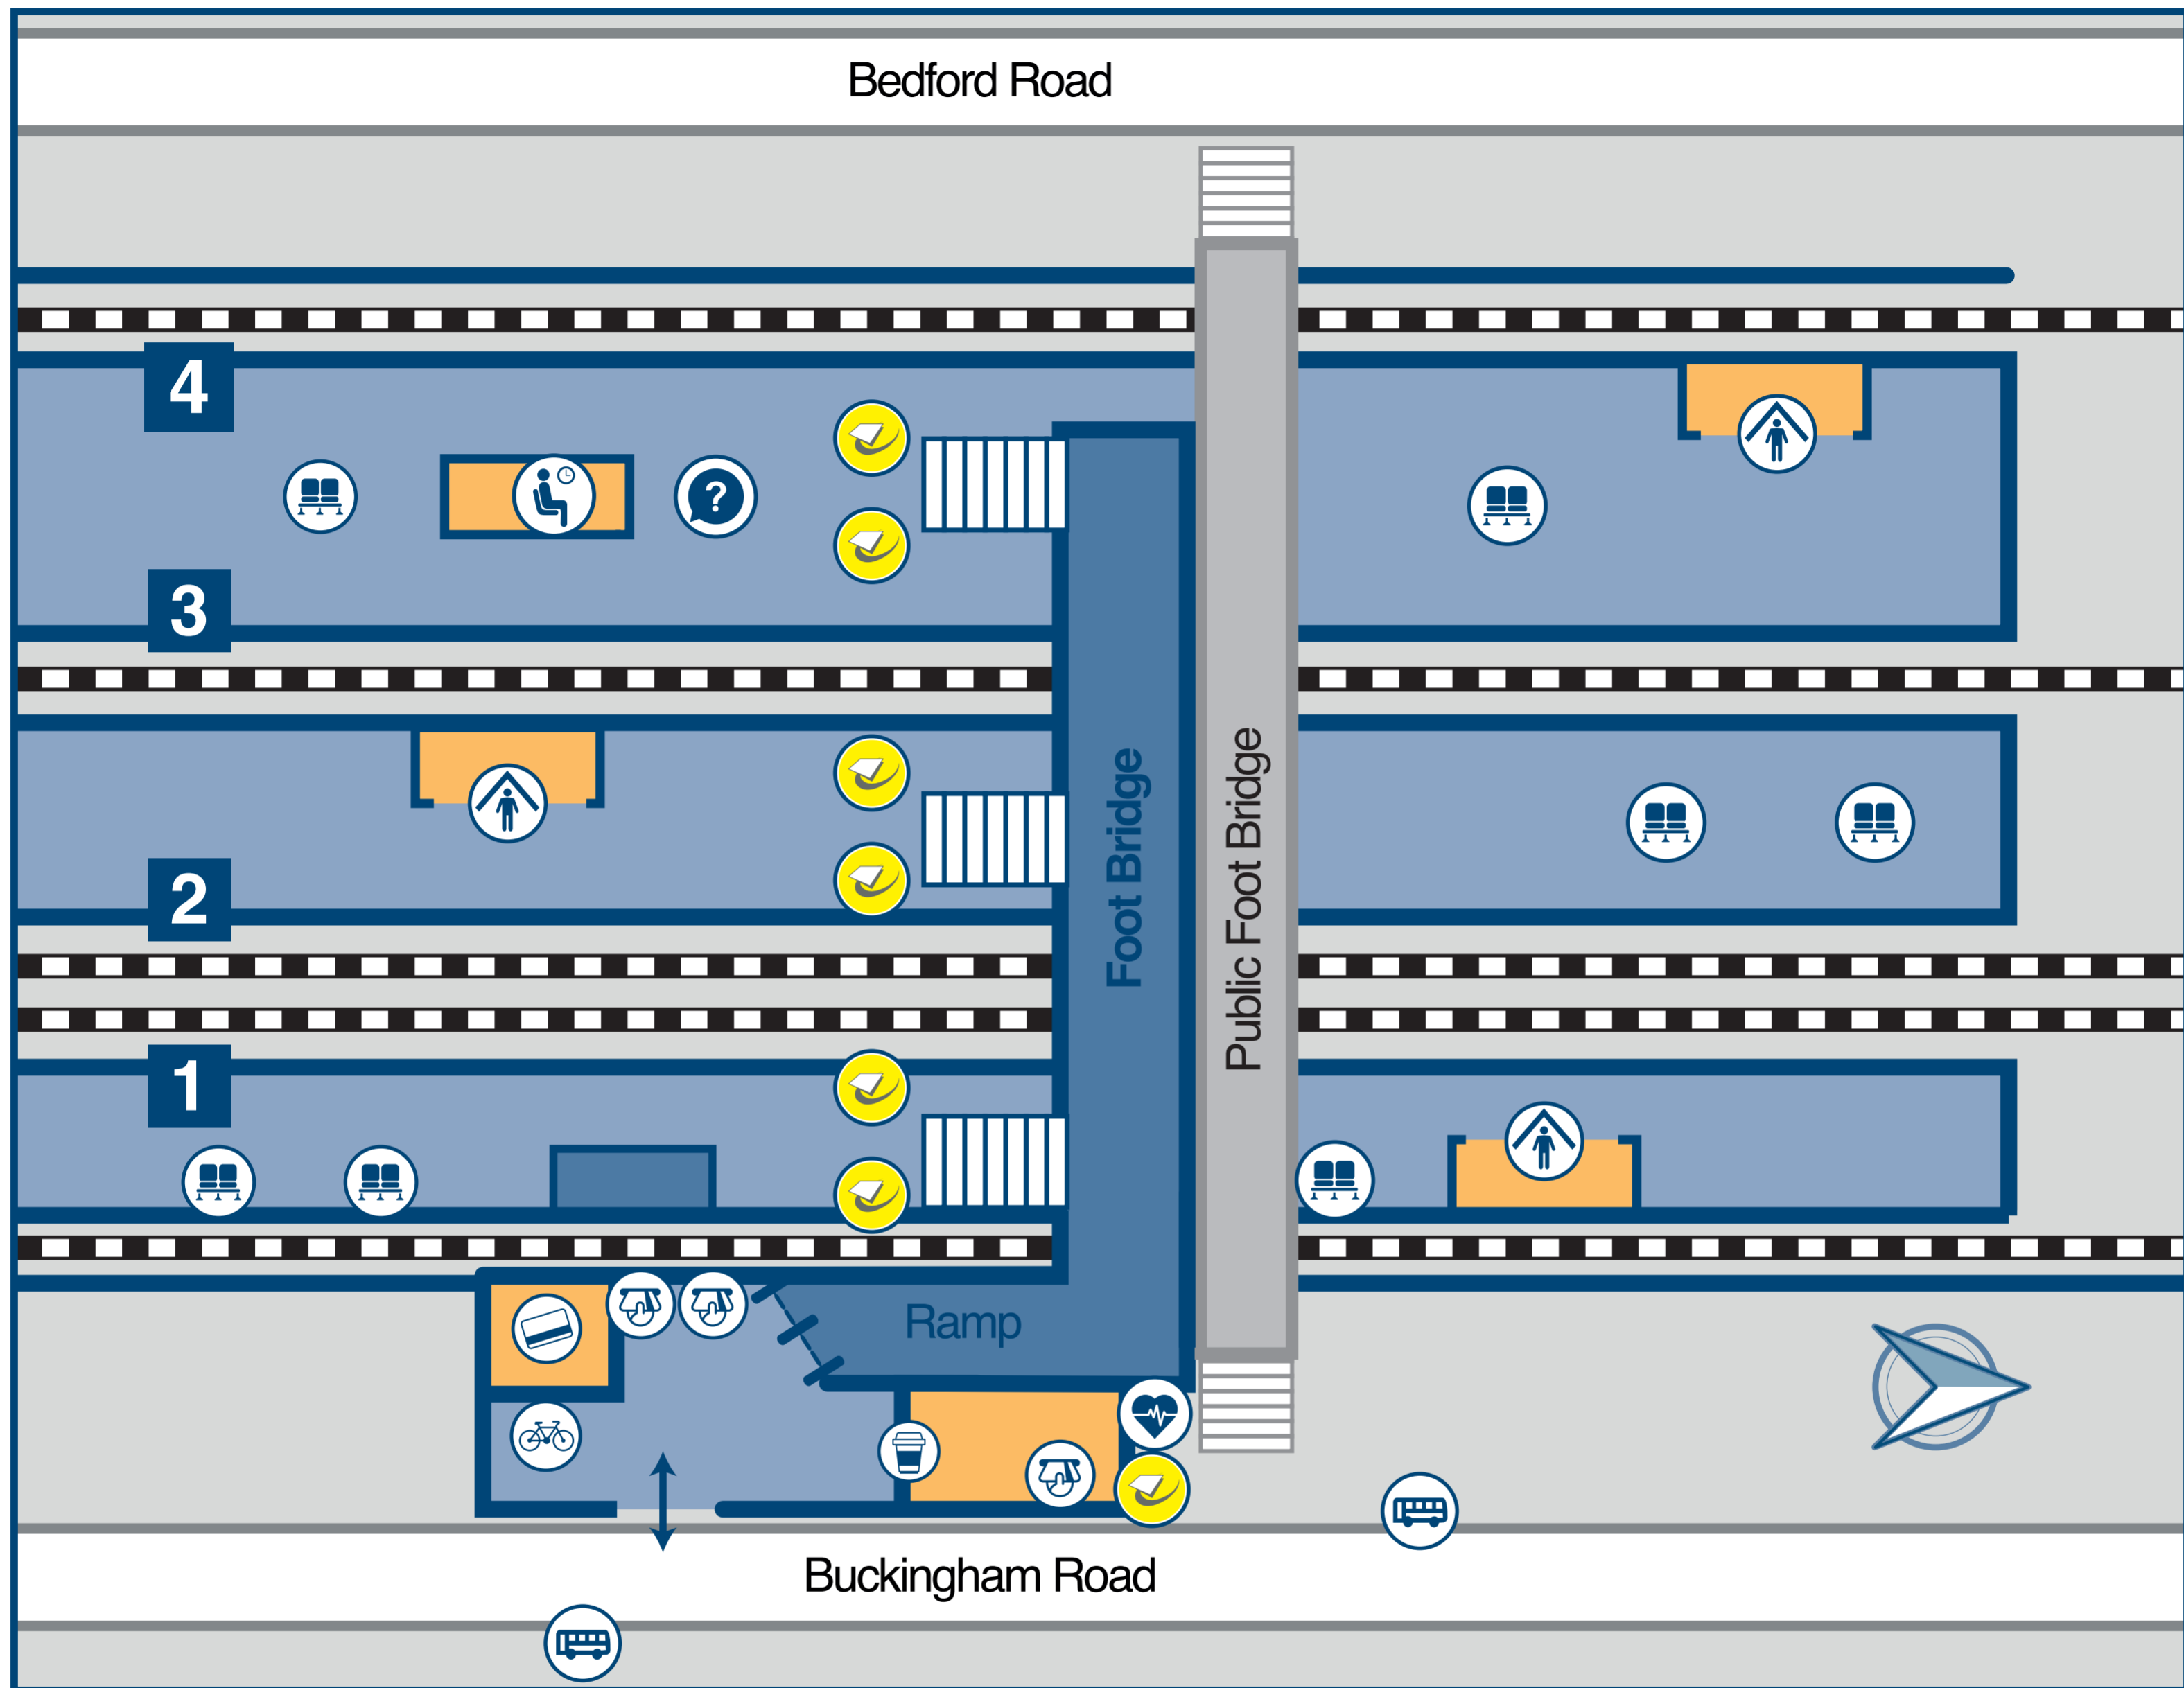

# Alexandra Palace Station Plan

## Key

- |                                    |               |               |                |
|------------------------------------|---------------|---------------|----------------|
| <b>1</b> <b>4</b> Platforms 1 to 4 | Defibrillator | Seats         | Waiting Room   |
| Entrance / Exit                    | Food/Drink    | Shelter       | Ticket Machine |
| Bus Stop                           | Help Point    | Ticket Office |                |
| Cycle Rack                         | Oyster        |               |                |