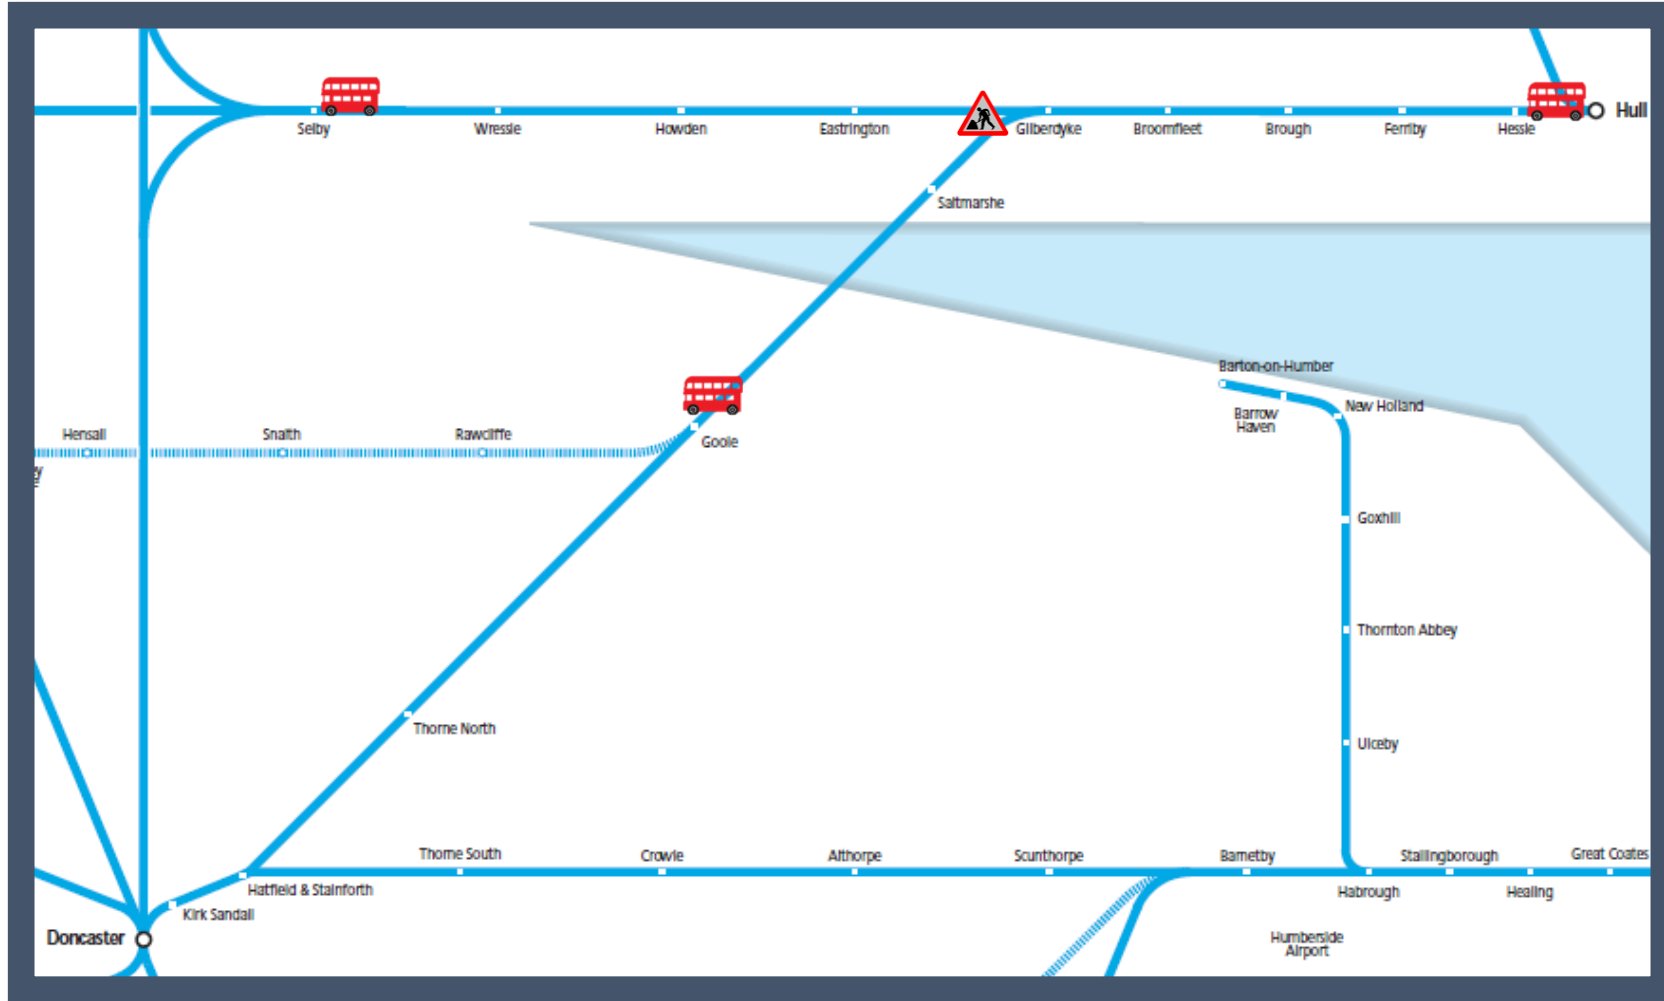

Buses replace trains to / from Hull

TOCs affected: Northern, TransPennine Express

Key:

	Engineering Works
	Bus Replacement Services