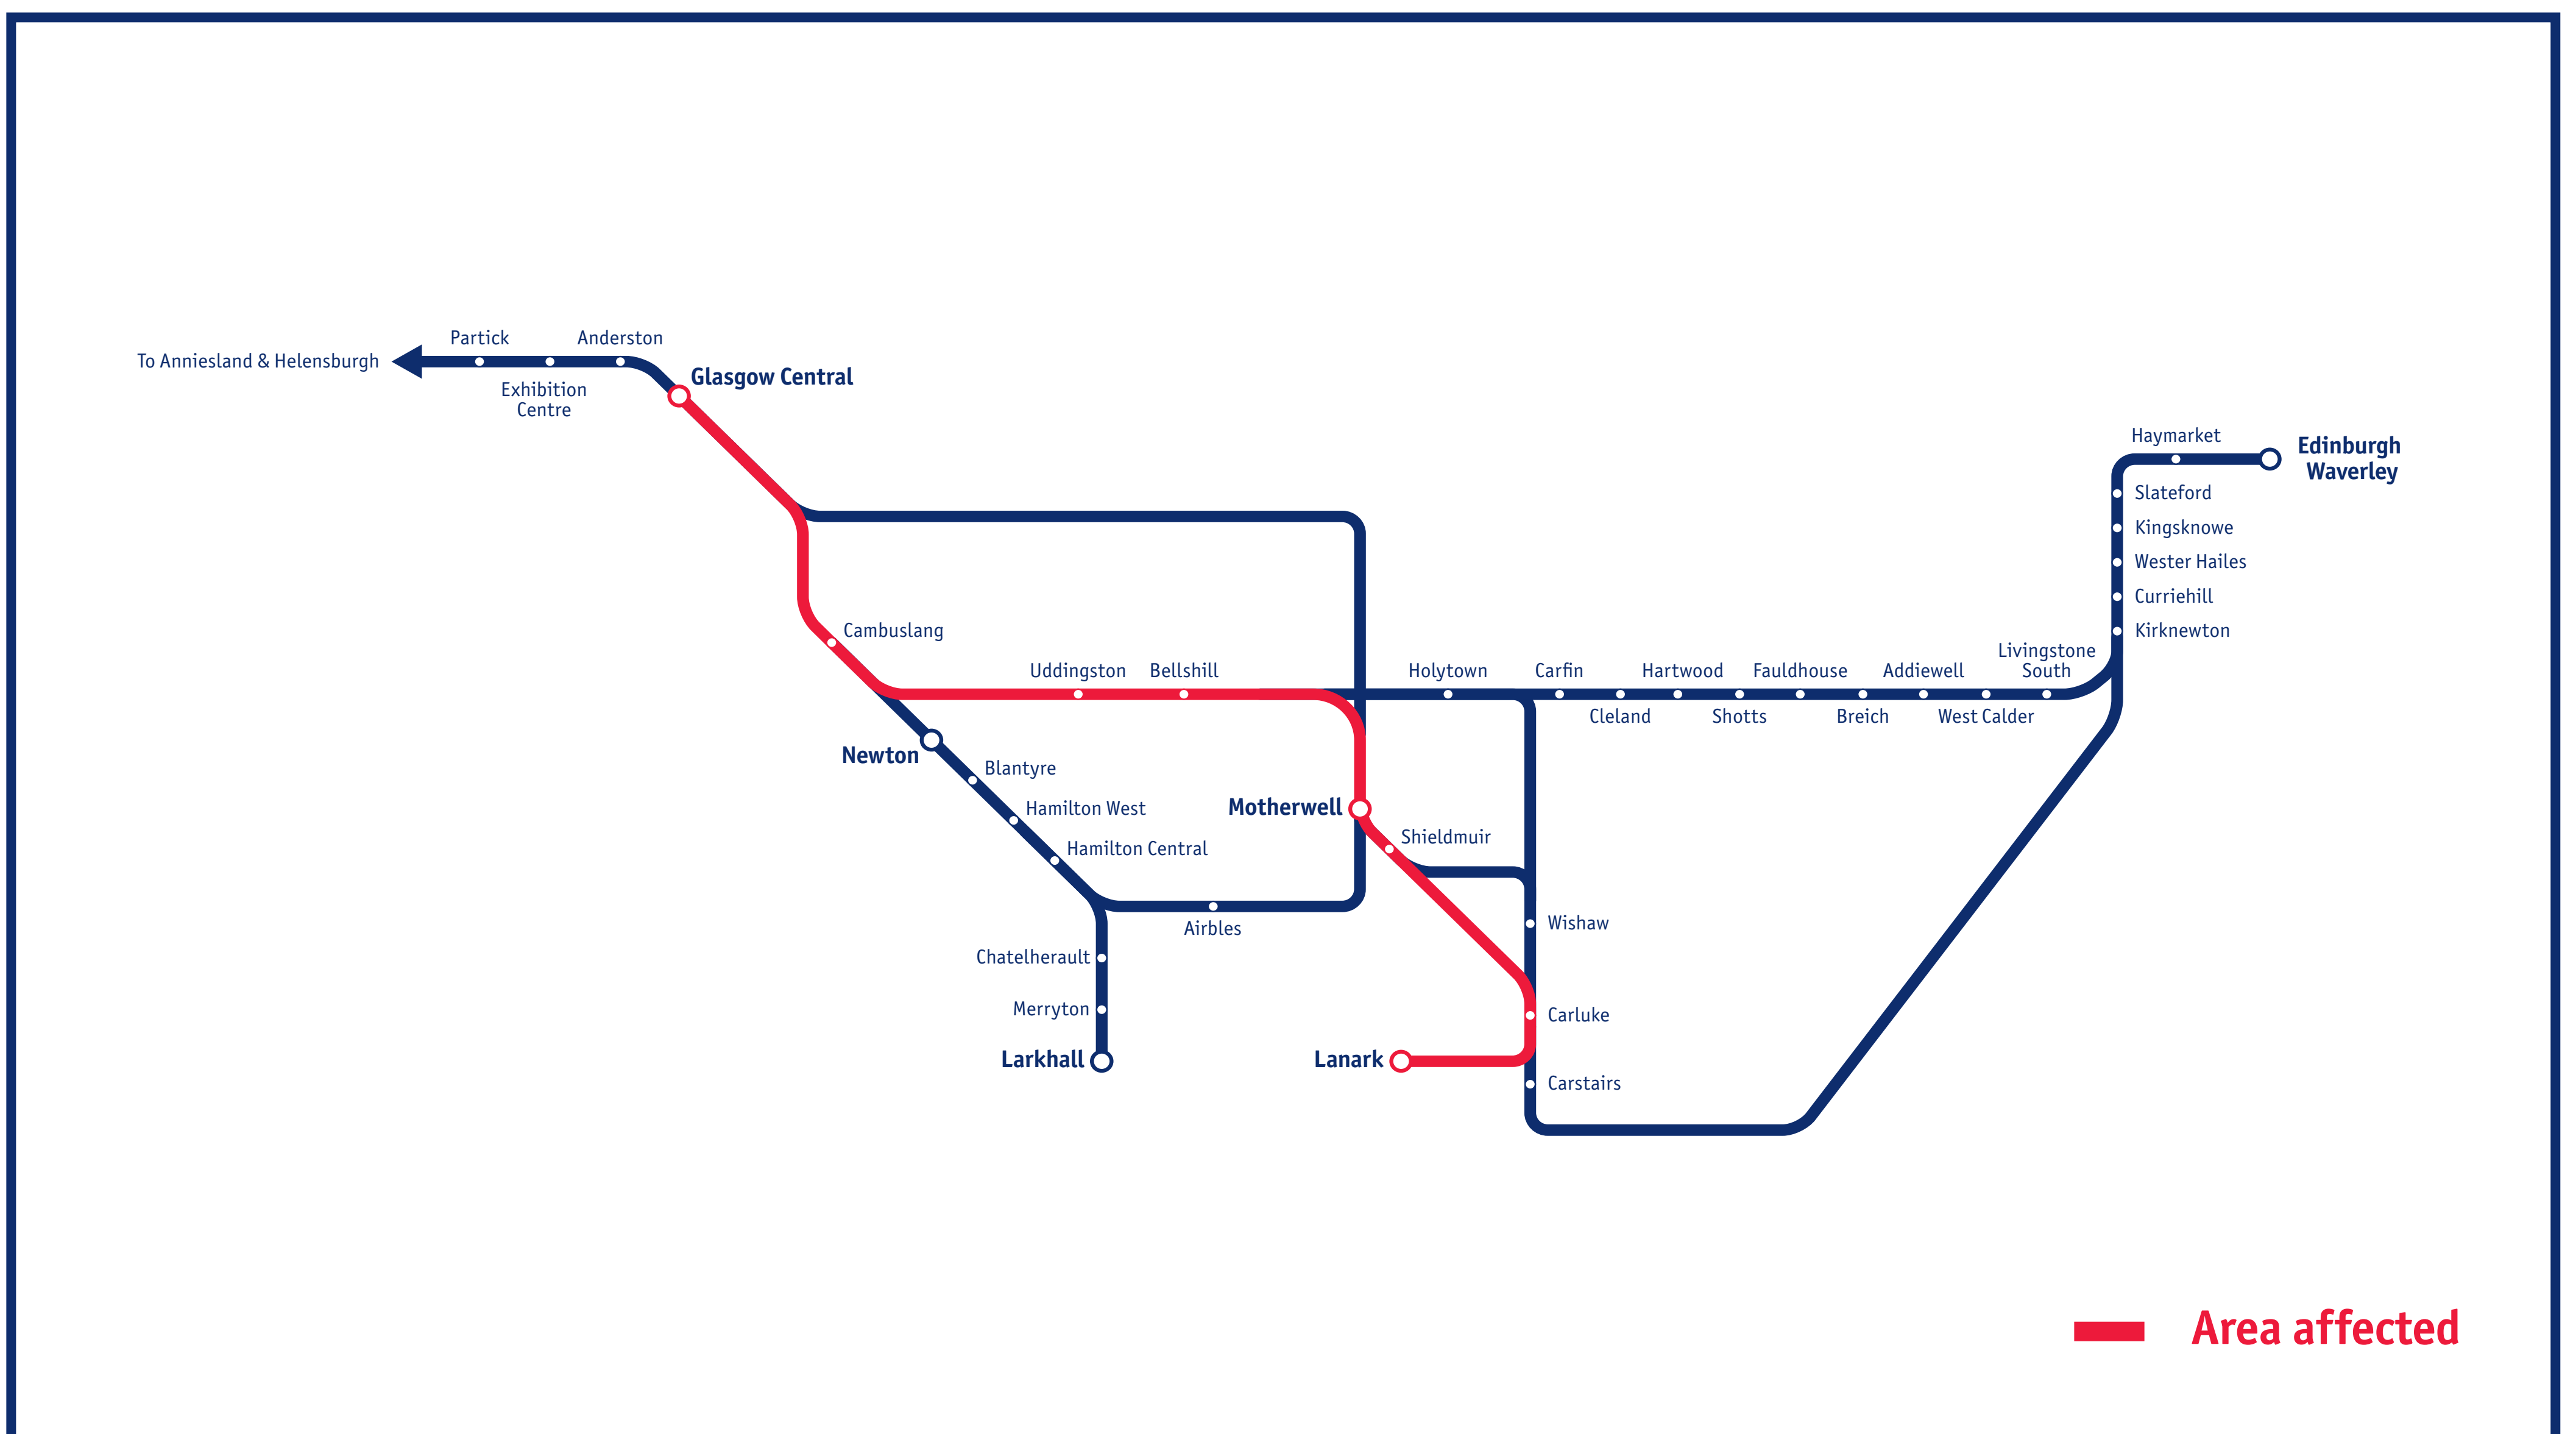

Service Alterations

Glasgow Central to Lanark

**Saturdays and Sundays 30 & 31 March,
6 & 7 April, 13 & 14 April and Sunday 21 April**

If you travel to / from any of the stations marked in red above, your journey may be affected as follows:

Glasgow Central to/from Lanark

All trains on this route are cancelled and will be replaced by a bus.

Journey times may be increased. Some journeys may not be available.
Please visit www.scotrail.co.uk or download our app to check your own journey.

Produced by ScotRail. SR623/02-24

www.scotrail.co.uk