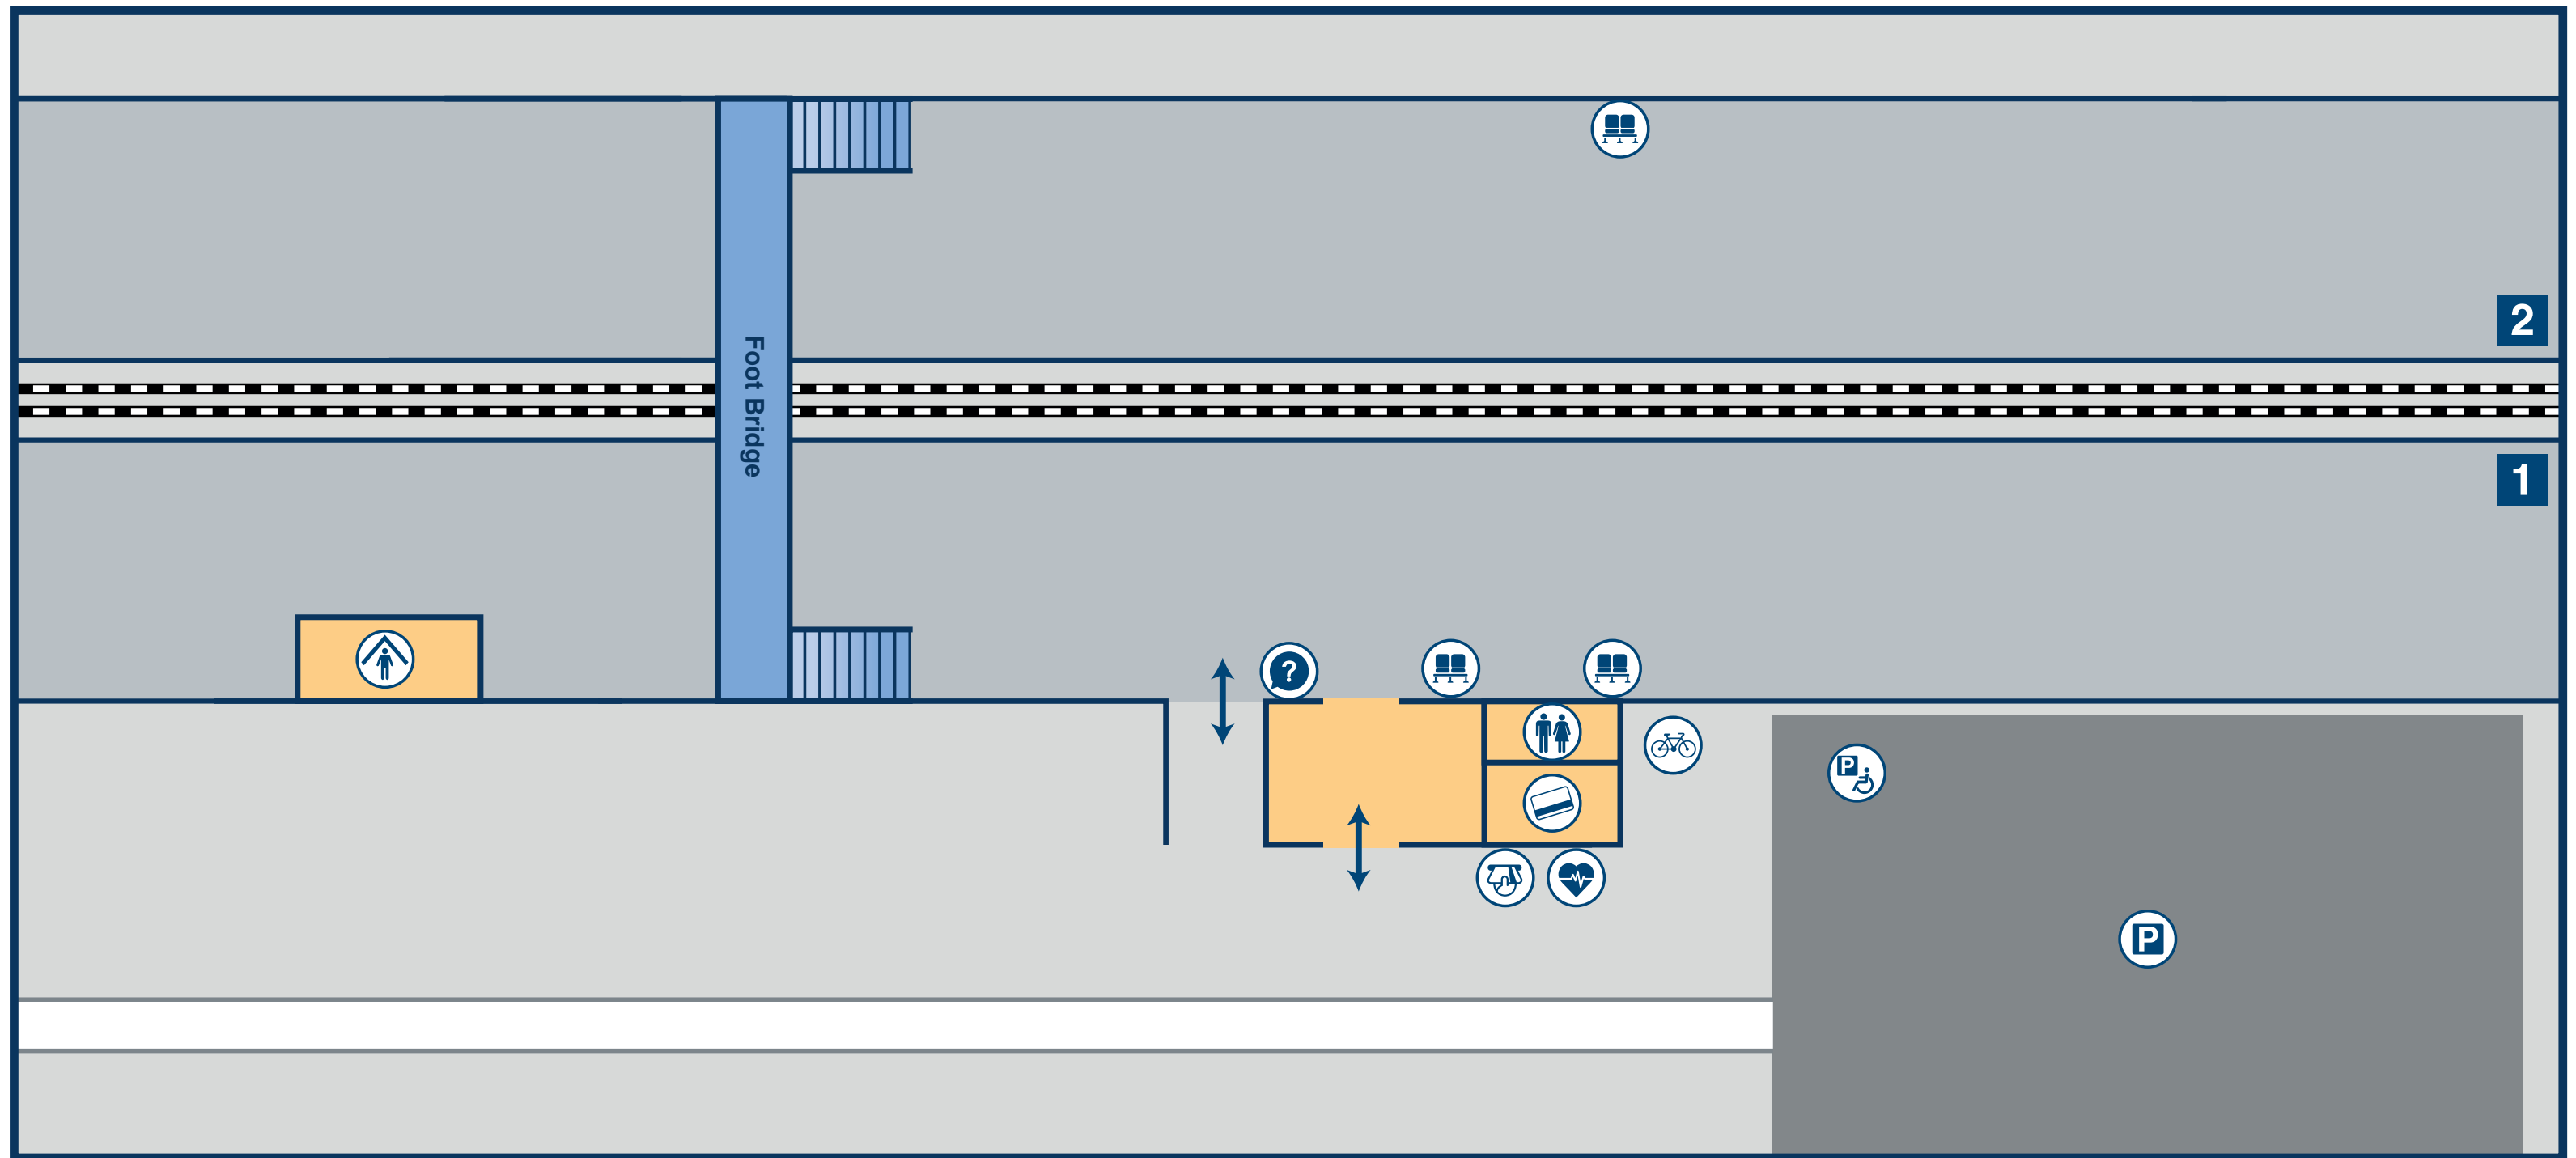

Higham Station Plan

Key

Car Park

Cycle Rack

Defibrillator

Disable Parking

Entrance / Exit

Help Point

Platform

Seats

Shelter

Ticket Machine

Ticket Office

Unisex Toilet