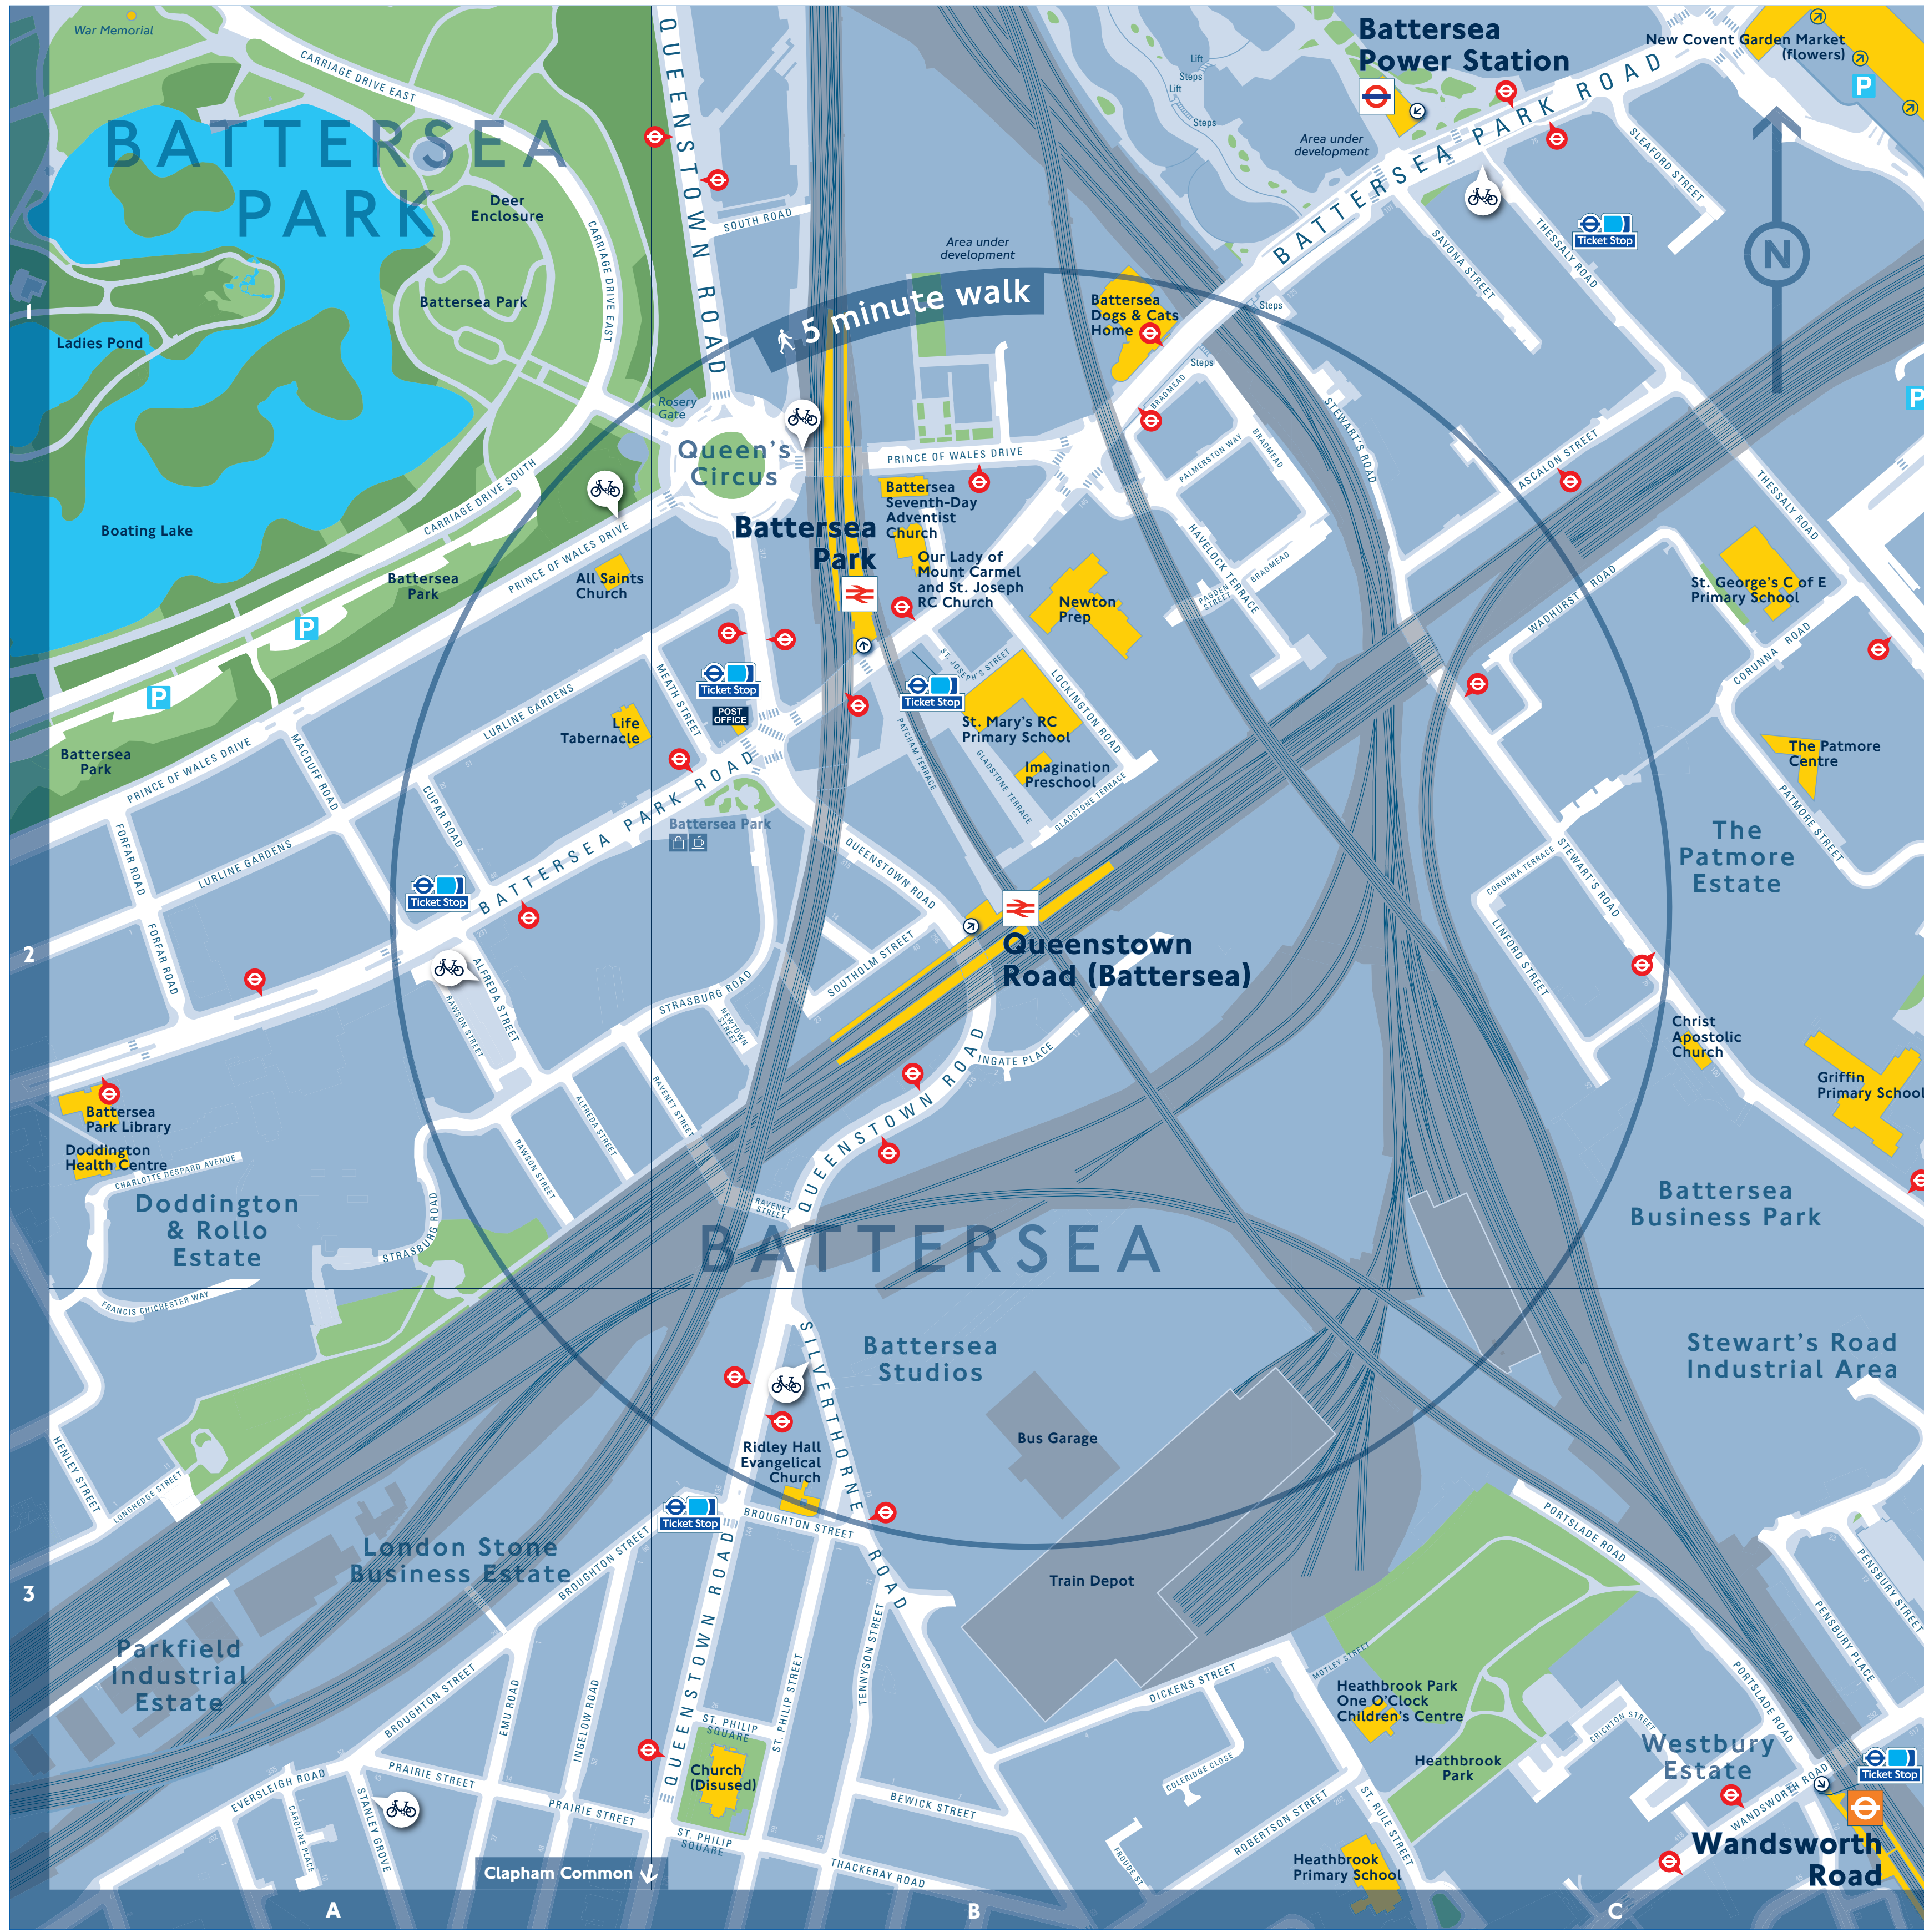

Queenstown Road (Battersea) Station – Zone 2

Onward Travel Information

Local area map

Street finder

A	H	Q
A2 Alfreds Street	B1 Havelock Terrace	B1 Queenstown Road
C1 Ascation Street	A3 Henley Street	
B	I	R
B1 Battersea Park Road	B2 Ingate Place	
B3 Bewick Street	A3 Ingleton Road	
B1 Bradmead	L	S
B3 Broughton Street	C2 Linford Street	B1 St. Joseph's Street
C	B3 Lockington Road	B3 St. Philip Square
A3 Caroline Place	A3 Longbridge Street	B3 St. Philip Street
A1 Carriage Drive East	A2 Lurline Gardens	C1 St. Rule Street
A1 Carriage Drive South	M	C1 Savona Street
A2 Charlotte Despard Avenue	A2 Macduff Road	C1 Silverthorne Road
B3 Coleridge Close	B2 Heath Street	C1 Seaforth Street
C2 Cornelia Terrace	C2 Mottley Street	C1 Southdown Street
C1 Cranston Street	N	B1 Stanley Grove
A2 Cupar Road	B2 Newtown Street	C2 Stewart's Road
D	P	B2 Straburg Road
B3 Dickens Street	B1 Fagden Street	T
E	B1 Palmerton Way	B3 Tempson Street
A3 Emlu Road	B2 Pritcham Terrace	B3 Thackeray Road
A3 Eversleigh Road	C2 Palmrose Street	C1 Thesley Road
F	C1 Penbury Place	W
A2 Forfar Road	C1 Penbury Street	C1 Woodhurst Road
A3 Francis Chichester Way	C3 Portlade Road	C1 Wandsworth Road
B3 Froude Street	A3 Praine Street	
G	B1 Prince of Wales Drive	
B2 Gladstone Terrace		

Landmark finder

A1	All Saints Church
B1	Battersea Dogs & Cats Home
A2	Battersea Park Library
B1	Battersea Seventh-Day Adventist Church
C2	Christ Apostolic Church
A1	Deer Enclosure
A2	Doddington Health Centre
C3	Heathbrook Park
C3	Heathbrook Park One O'Clock Children's Centre
B2	Imagination Preschool
A2	Life Tabernacle
C1	New Covent Garden Market (Flowers)
B1	Newton Prep
B1	Our Lady of Mount Carmel and St. Joseph RC Church
C1	Palmerston Centre, The
C2	Ridley Hall Evangelical Church
B1	St. George's C of E Primary School
B2	St. Mary's RC Primary School

Key

- London Underground station
- London Overground station
- National Rail station
- Station entrance
- Bus stop
- Cycle Hire docking station
- Car park
- Top up your Oyster pay-as-you-go credit or buy Travelcards and bus & tram passes at around 4000 shops across London

Queenstown Road DR NR TL 1966 11 22 17