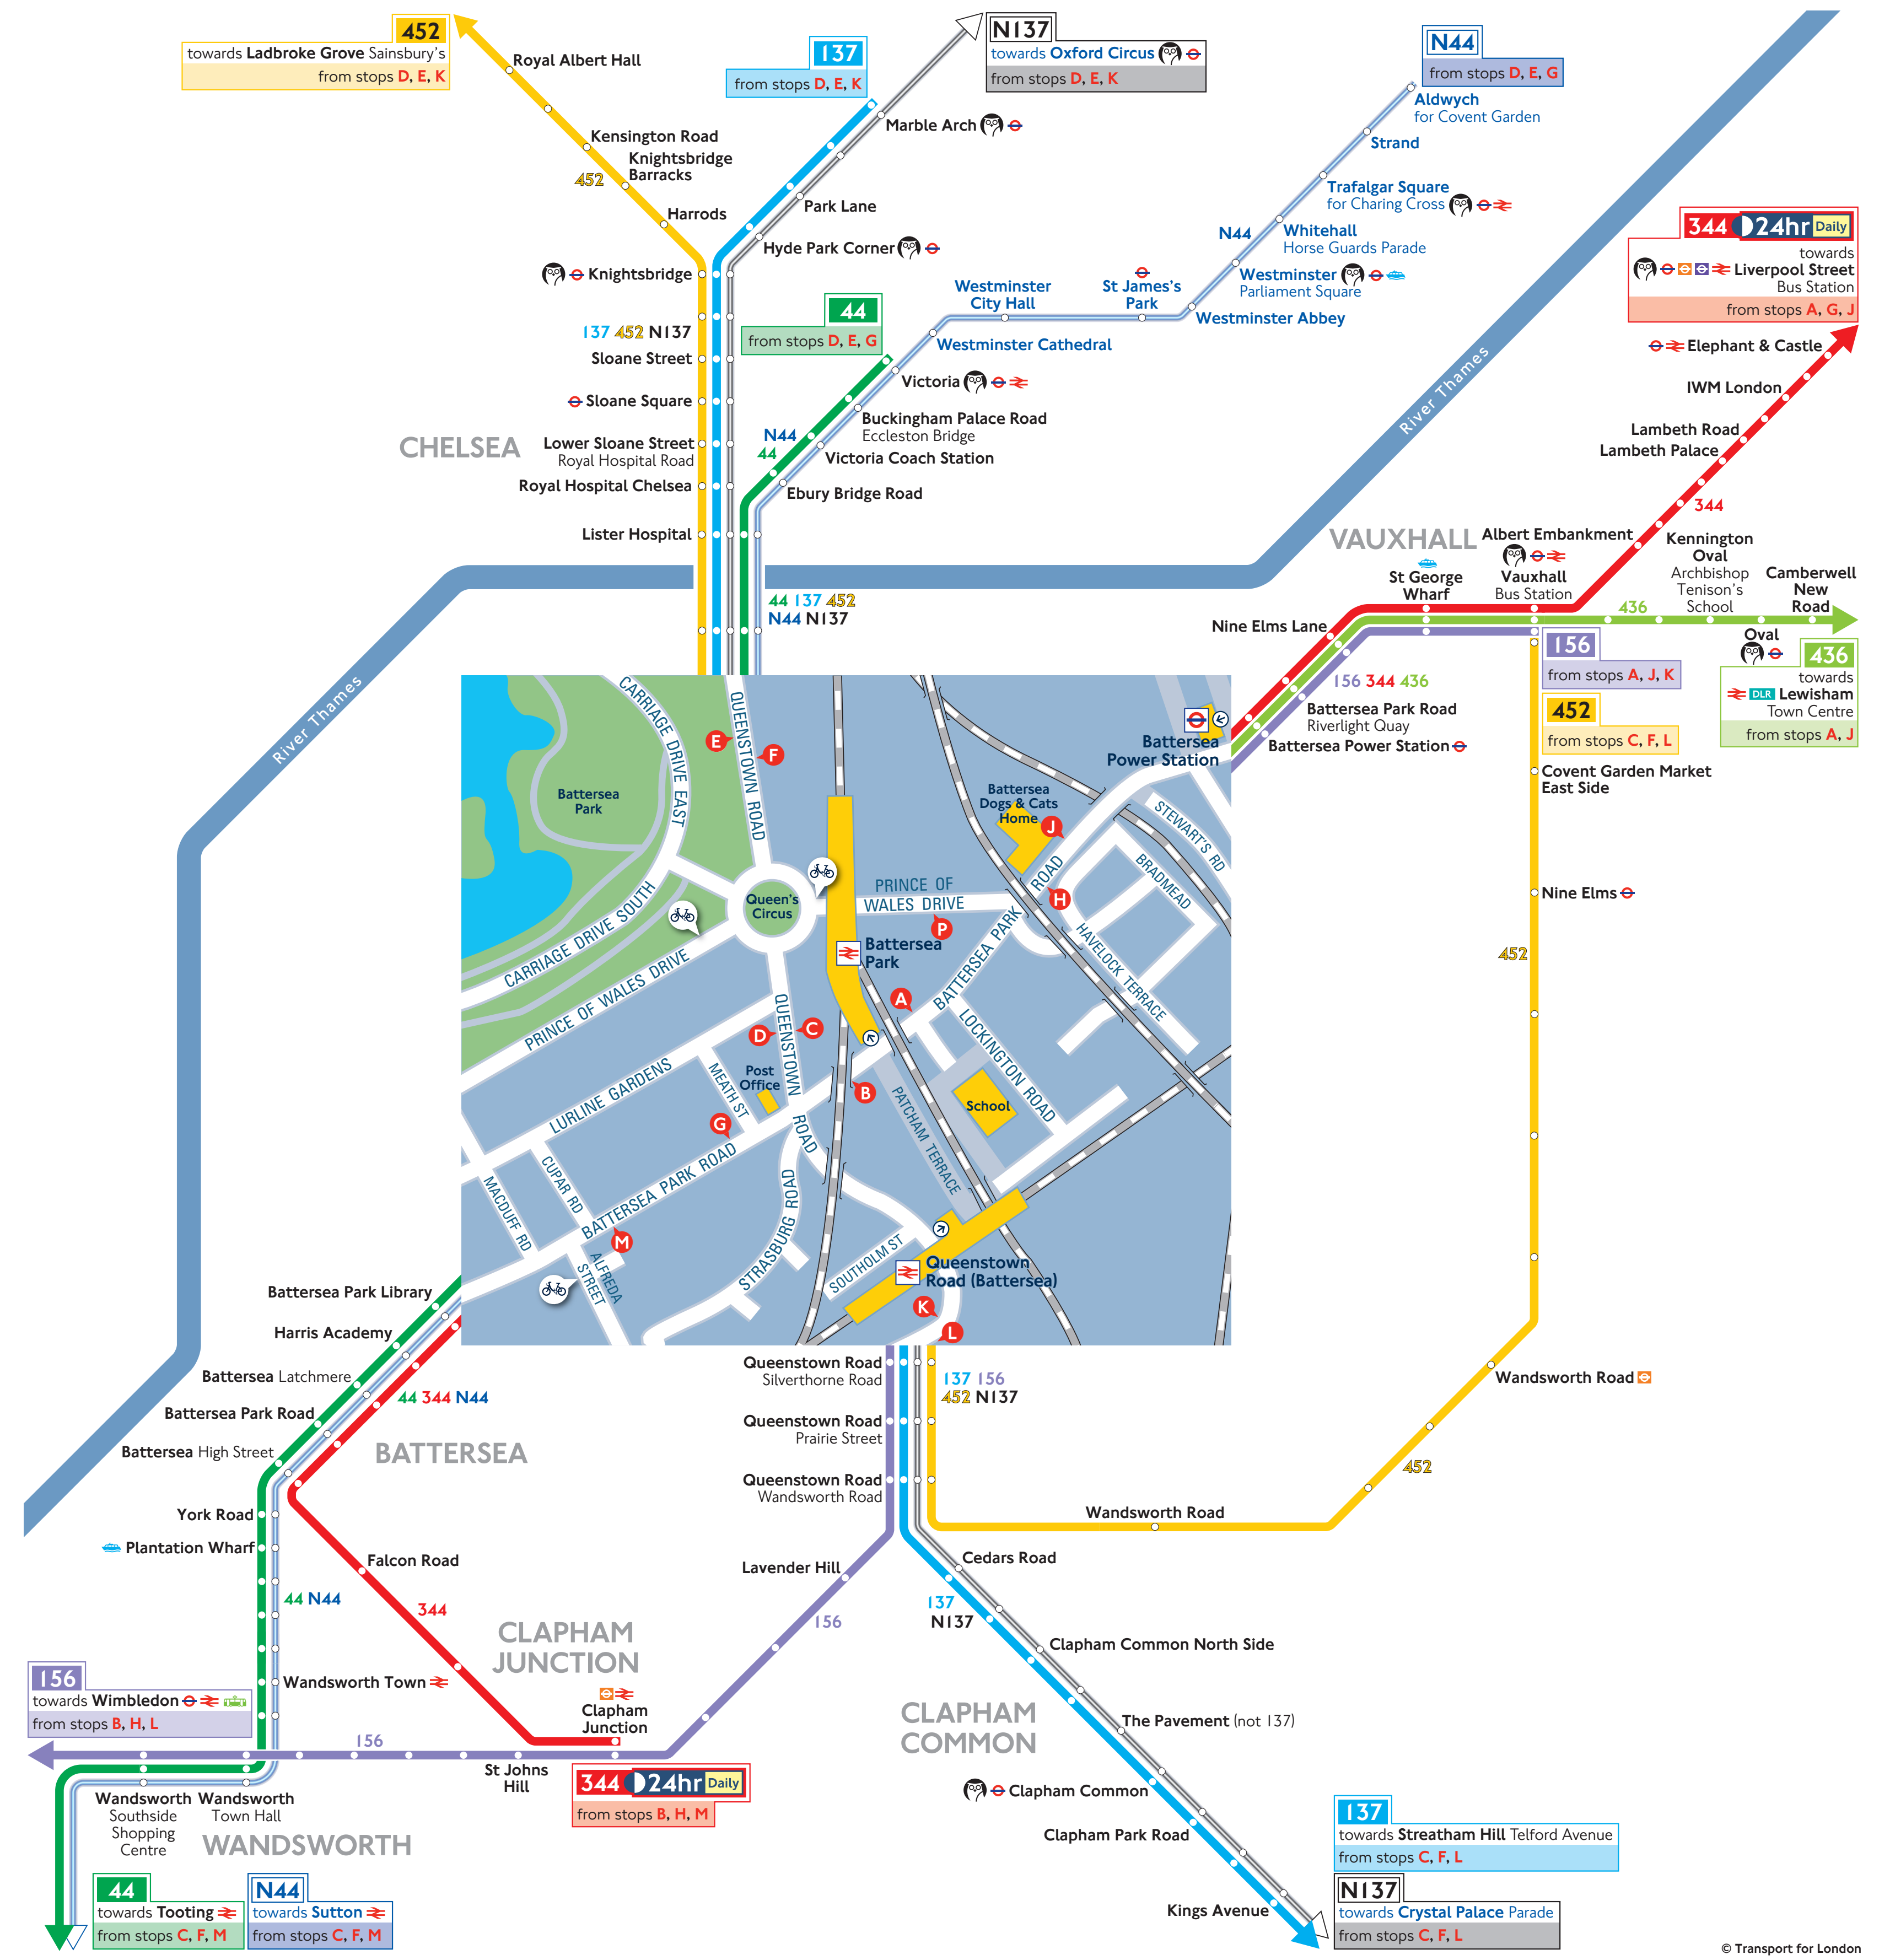

Bus map

How to use this map

Key

Ways to pay

Destination finder

Destination	Bus routes	Bus stops
Albert Embankment	247	A, G, J
Alwyech for Covent Garden	244	D, E, G
Battersea	44, N44	C, F, M
High Street and Latchmere	247	B, H, M
Battersea Power Station	156	A, J, K
Clapham Junction	137, 452	A, G, J
C1	156	A, J, K
Bond Street	N137	D, E, K
Camden Green	156	A, J
Cedars Road	137, N137	C, F, L
Clapham Common	137	N137
Clapham Common North Side	137	N137
Clapham Junction	137	N137
Clapham Park Road	137	N137
Crystal Palace Parade	N137	C, F, L
Dunford Road	156	B, H, L
For Wimbeldon Park	156	B, H, L
Earlsfield	44, N44	C, F, M
Elephant & Castle	247	A, G, J
Falcon Road	247	B, H, M
Garrett Lane	44, N44	C, F, M
High Street Kensington	452	D, E, K
Hyde Park Corner	137, N137	D, E, K
IWM London	247	A, G, J
Kennington Oval	247	A, J
Archbishop Tenison's School	137, N137	C, F, L
Kings Avenue	137, N137	C, F, L

Destination	Bus routes	Bus stops
Knightsbridge	137, 452, N137	D, E, K
Ladbroke Grove and Sanbury	452	D, E, K
Lambeth Road	247	A, G, J
Lancaster Hill	156	B, H, L
Lewisham	247	A, J
Lewisham Way	247	A, J
Lewisham Hospital	44, N44	D, E, G
Lister Hospital	137, 452, N137	D, E, K
Liverpool Street	247	A, G, J
London Bridge	247	A, G, J
Marble Arch	137, N137	D, E, K
Merton Road Southfields Academy	156	B, H, L
Micham	156	C, F, M
Monument	247	A, G, J
New Cross Bus Garage and New Cross Gate	247	A, J
Nine Elms	452	C, F, L
Nine Elms Lane	156	A, J, K
Notting Hill Gate	137	C, F, L
Norwood Crown Point	137	C, F, L
Oxford Circus	N137	D, E, K
Oval	156	A, J
Parliament Square	N137	C, F, L
Queen's Road Peckham	156	A, J
Queenstown Road	137, 452, N137	C, F, L
Royal Albert Hall	452	D, E, K
Royal Hospital Chelsea	137, 452, N137	D, E, K
St Helier Road Hill	N44	C, F, M
St James Park	N44	D, F, G
St John's	247	A, J
Sloane Square	137, 452, N137	D, E, K
Sloane Street	137, 452, N137	D, E, K
Southfields Academy	156	B, H, L
Streatham Hill	N137	C, F, L
Streatham Hill Telford Avenue	137, N137	C, F, L
Streatham Place	137, N137	C, F, L
Sutton	N44	C, F, M
Tooting	44, N44	C, F, M
Tooting Broadway	44, N44	C, F, M
Trafalgar Square	N44	D, E, G
Vauxhall	156	A, A, J, K
Victoria Coach Station	44, N44	D, E, G
Wandsworth	44, N44	C, F, M
Wandsworth Shopping Centre and Sun Hall	156	B, H, L
Wandsworth Road	452	C, F, L
Wandsworth Road	452	C, F, L
Wandsworth Town	44, N44	C, F, M
Westminster	N44	D, E, G
Whitehall Horse Guards Parade	N44	D, E, G
Wimbeldon	156	B, H, L
York Road	44, N44	C, F, M

National Rail Enquiries

Online
nationalrail.co.uk

NRE App

Free National Rail Enquiries app for iOS and Android

Social Media

facebook.com/nationalrailenq
@nationalrailenq

Contact Centre

03457 48 49 50
Calls cost no more than calls to geographic numbers (01 or 02) and may be recorded.

Traintracker™ Text

Taxis

Transport for London

Online
www.tfl.gov.uk

24 hour Travel Information