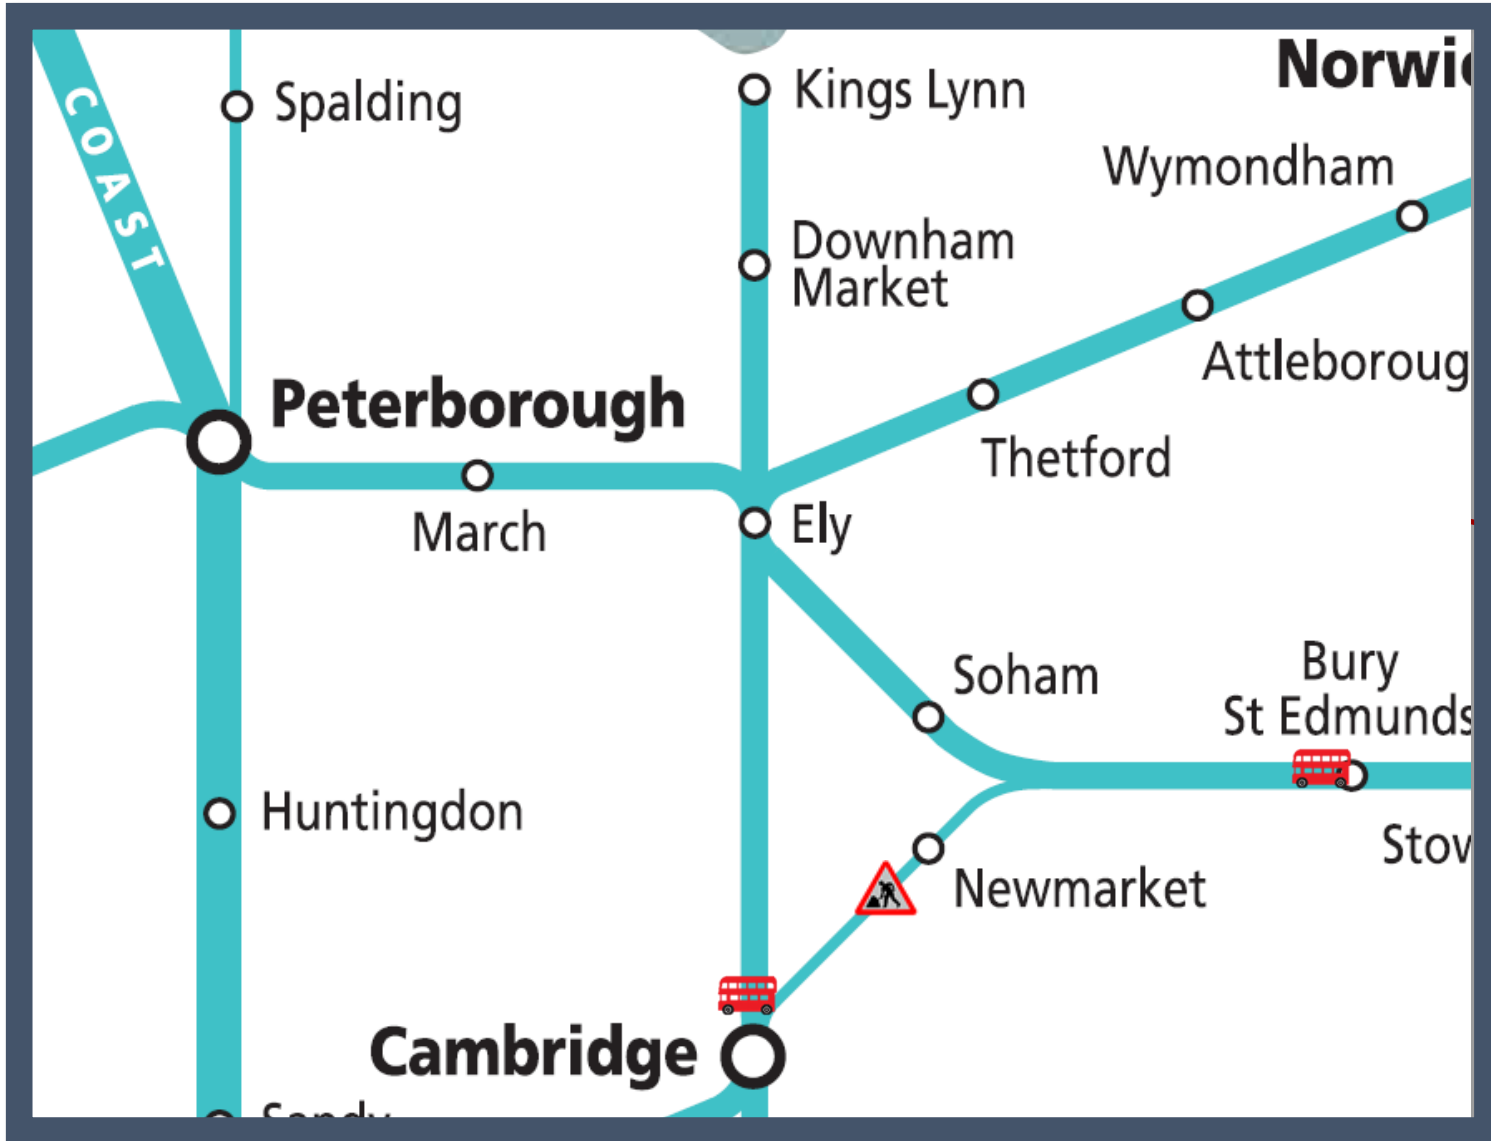

Buses replace trains between Cambridge and Bury St Edmunds

TOC affected: Greater Anglia

Key:	
	Engineering Works
	Bus Replacement Services