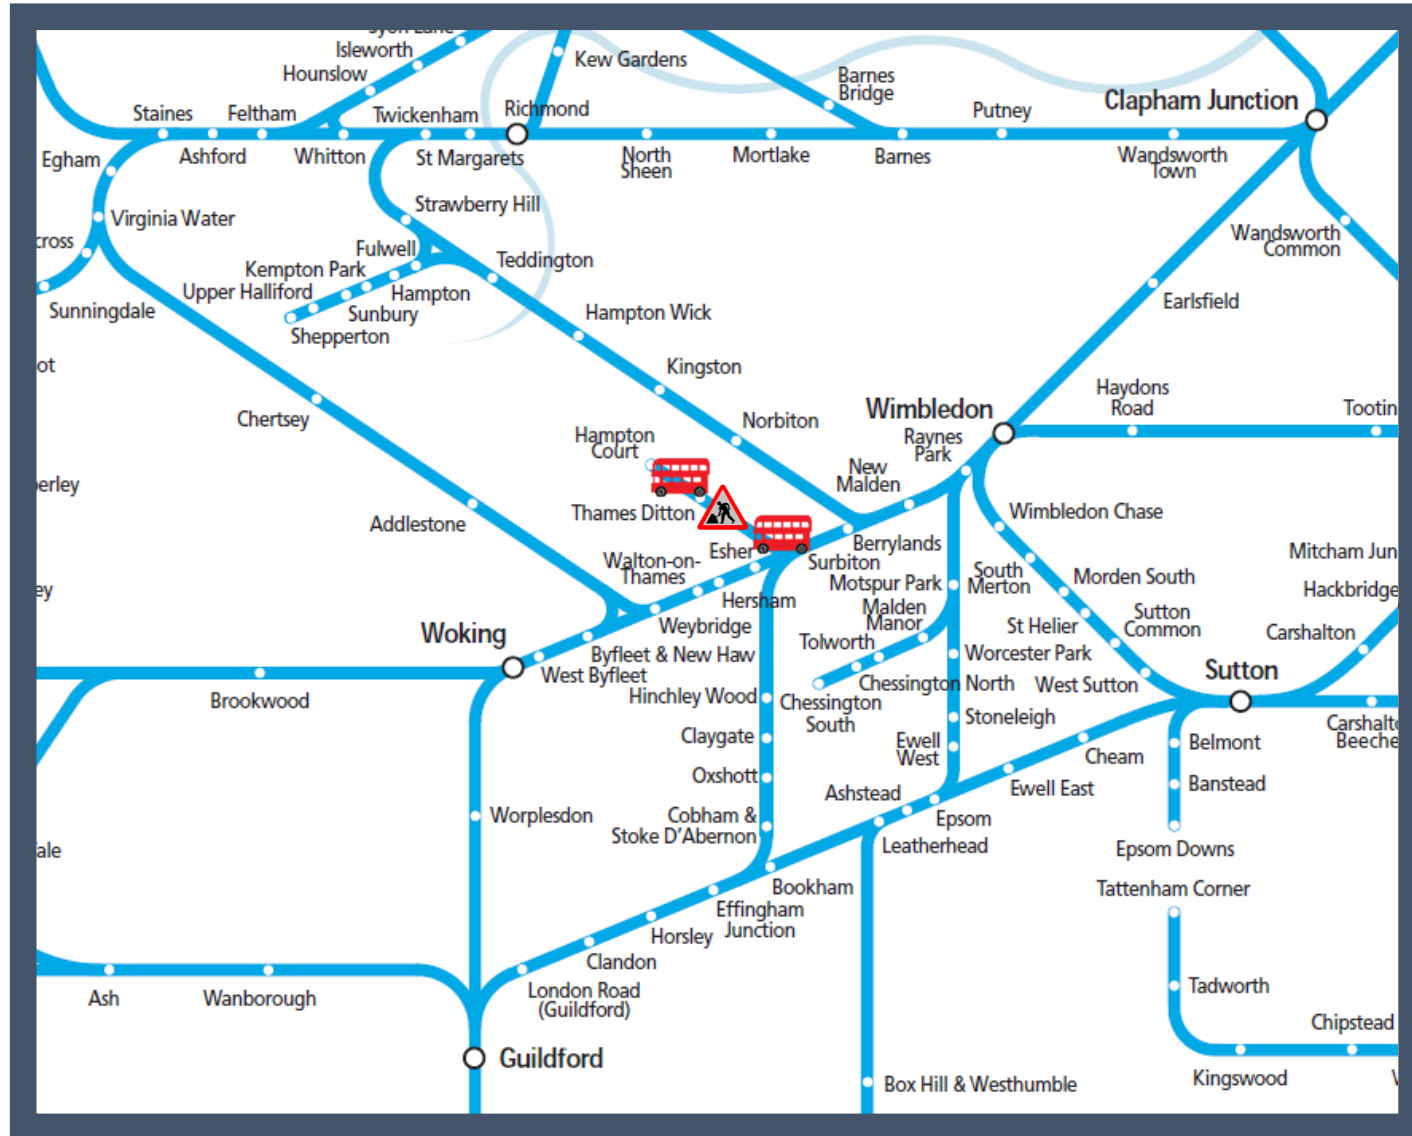

Buses replace trains between Surbiton and Hampton Court

TOC affected: South Western Railway

Key:	
	Engineering Works
	Bus Replacement Services