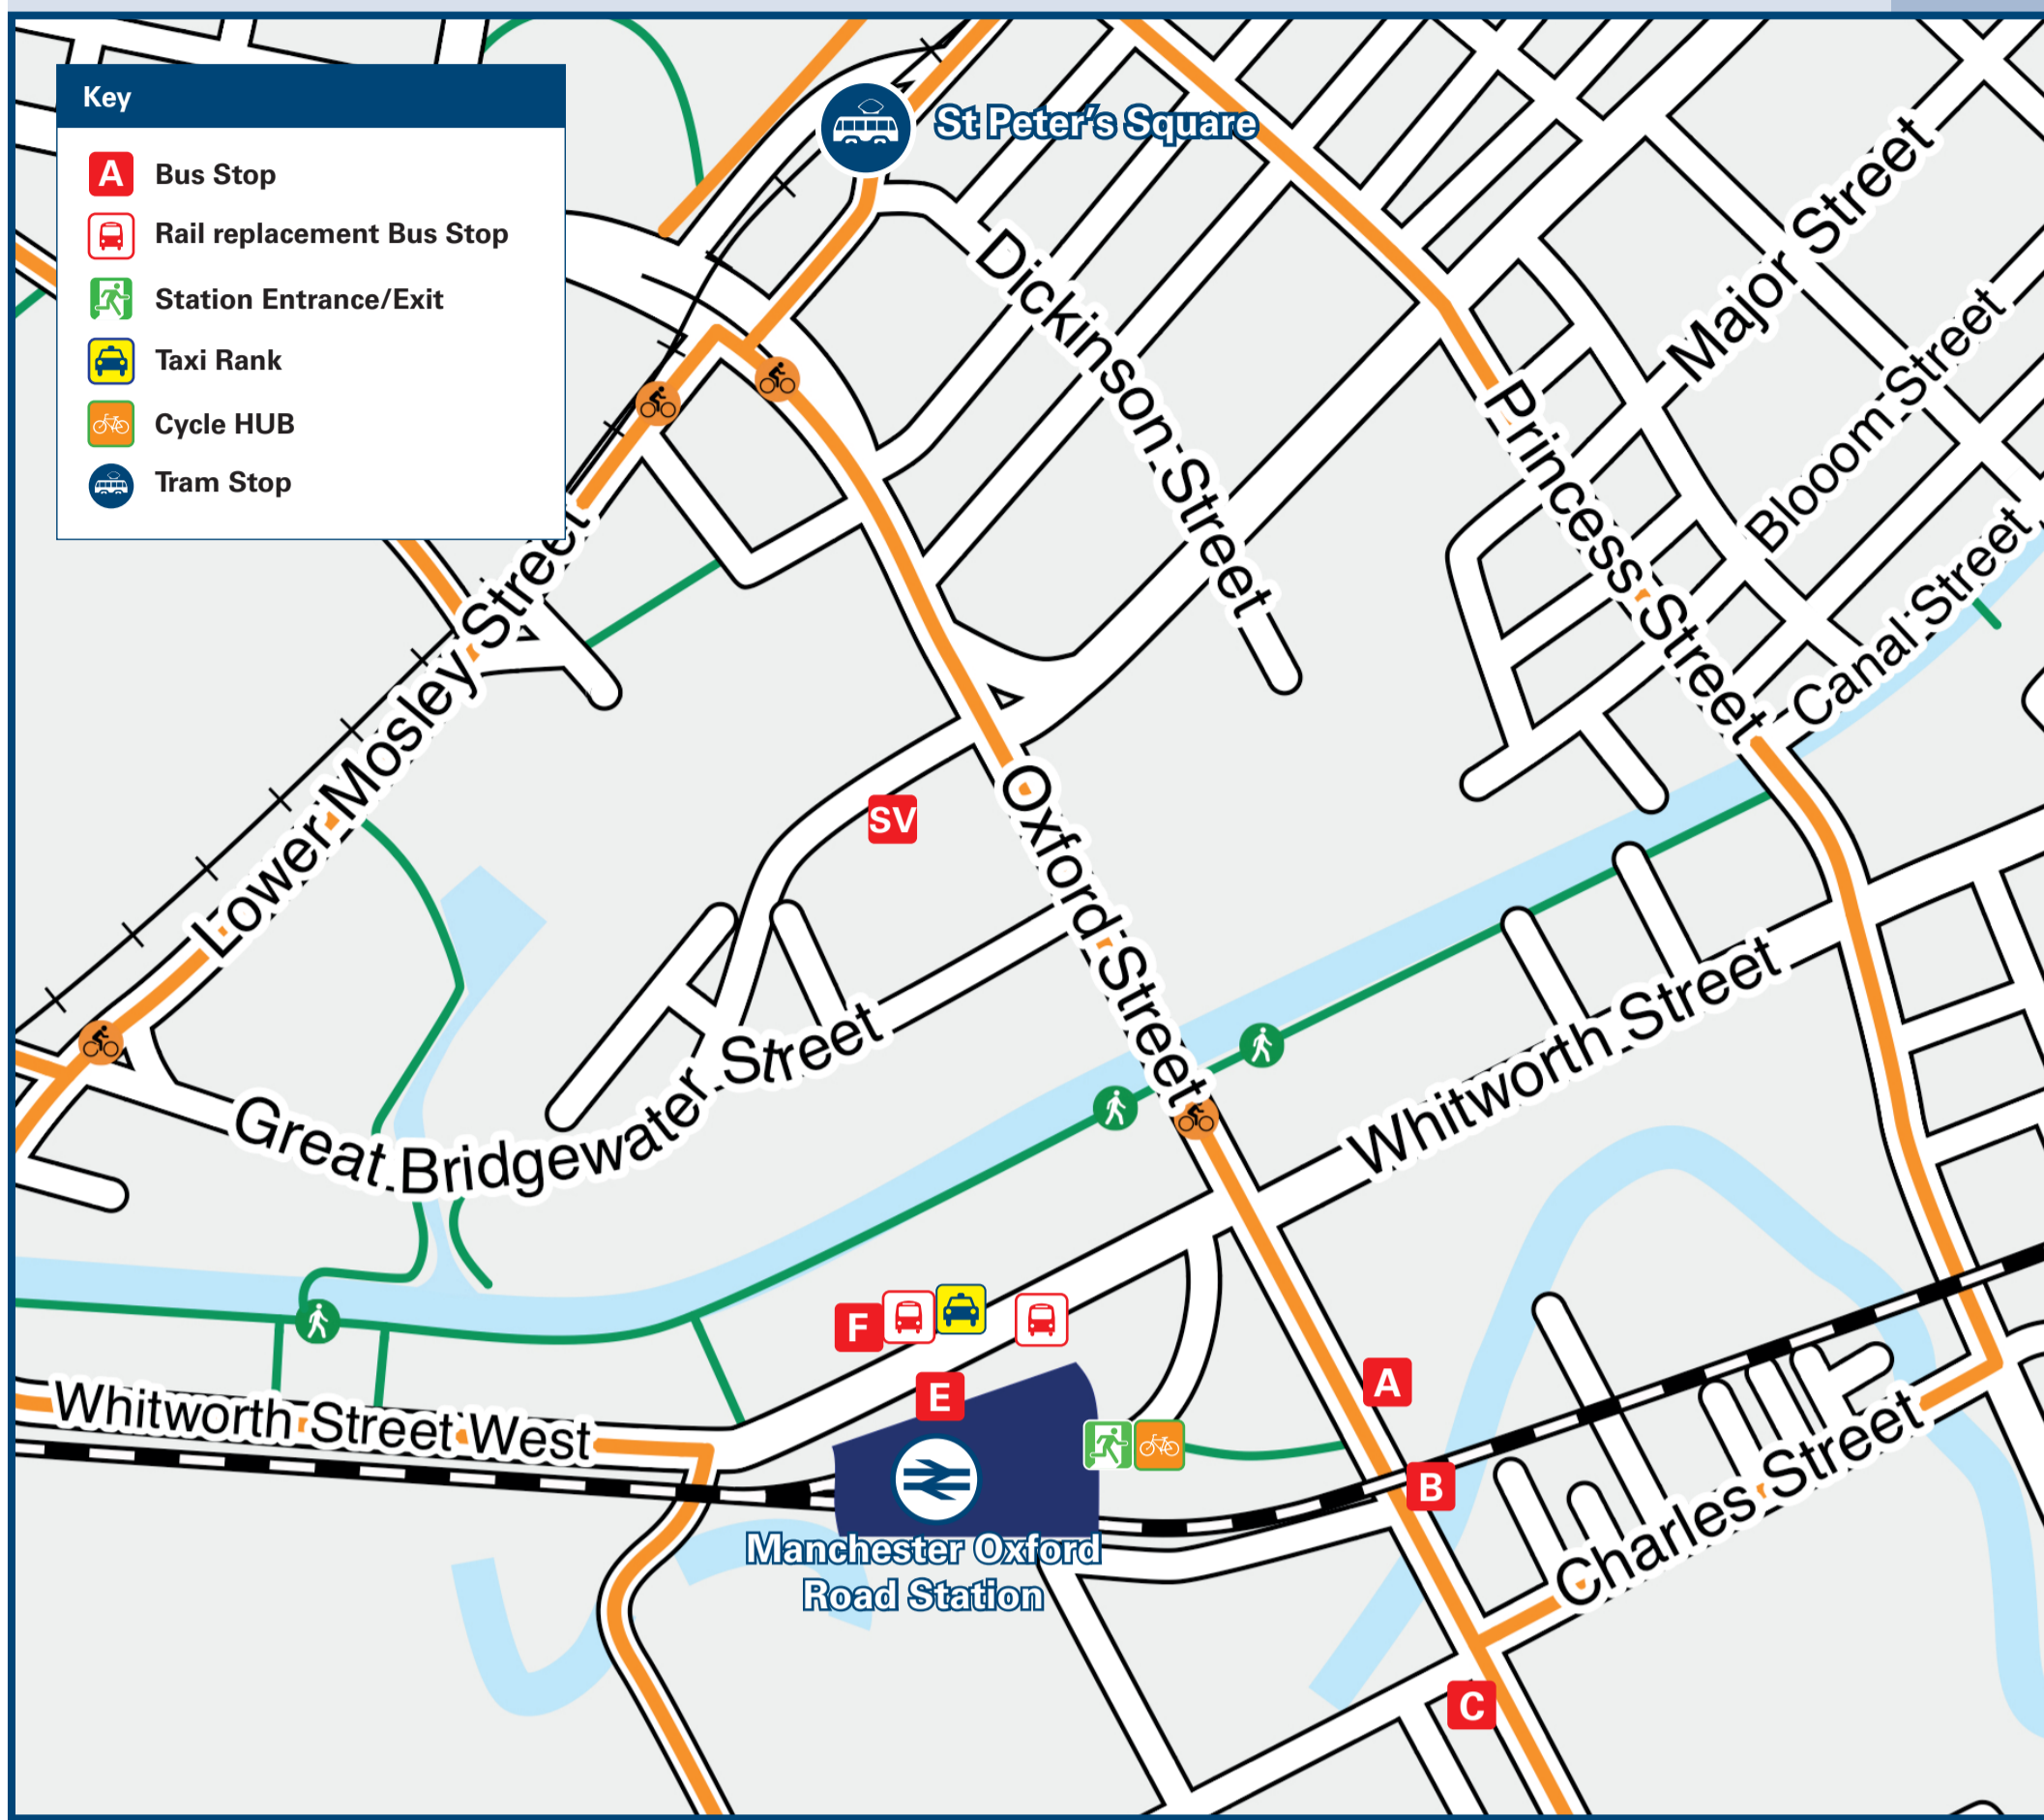

Manchester Oxford Road Station Onward Travel Information

Buses, Trams and Taxis

Rail replacement buses Pick Up / Drop Off at the bus stops on Whitworth St West (200 yards from station) (station side for Liverpool, opposite side for Piccadilly).