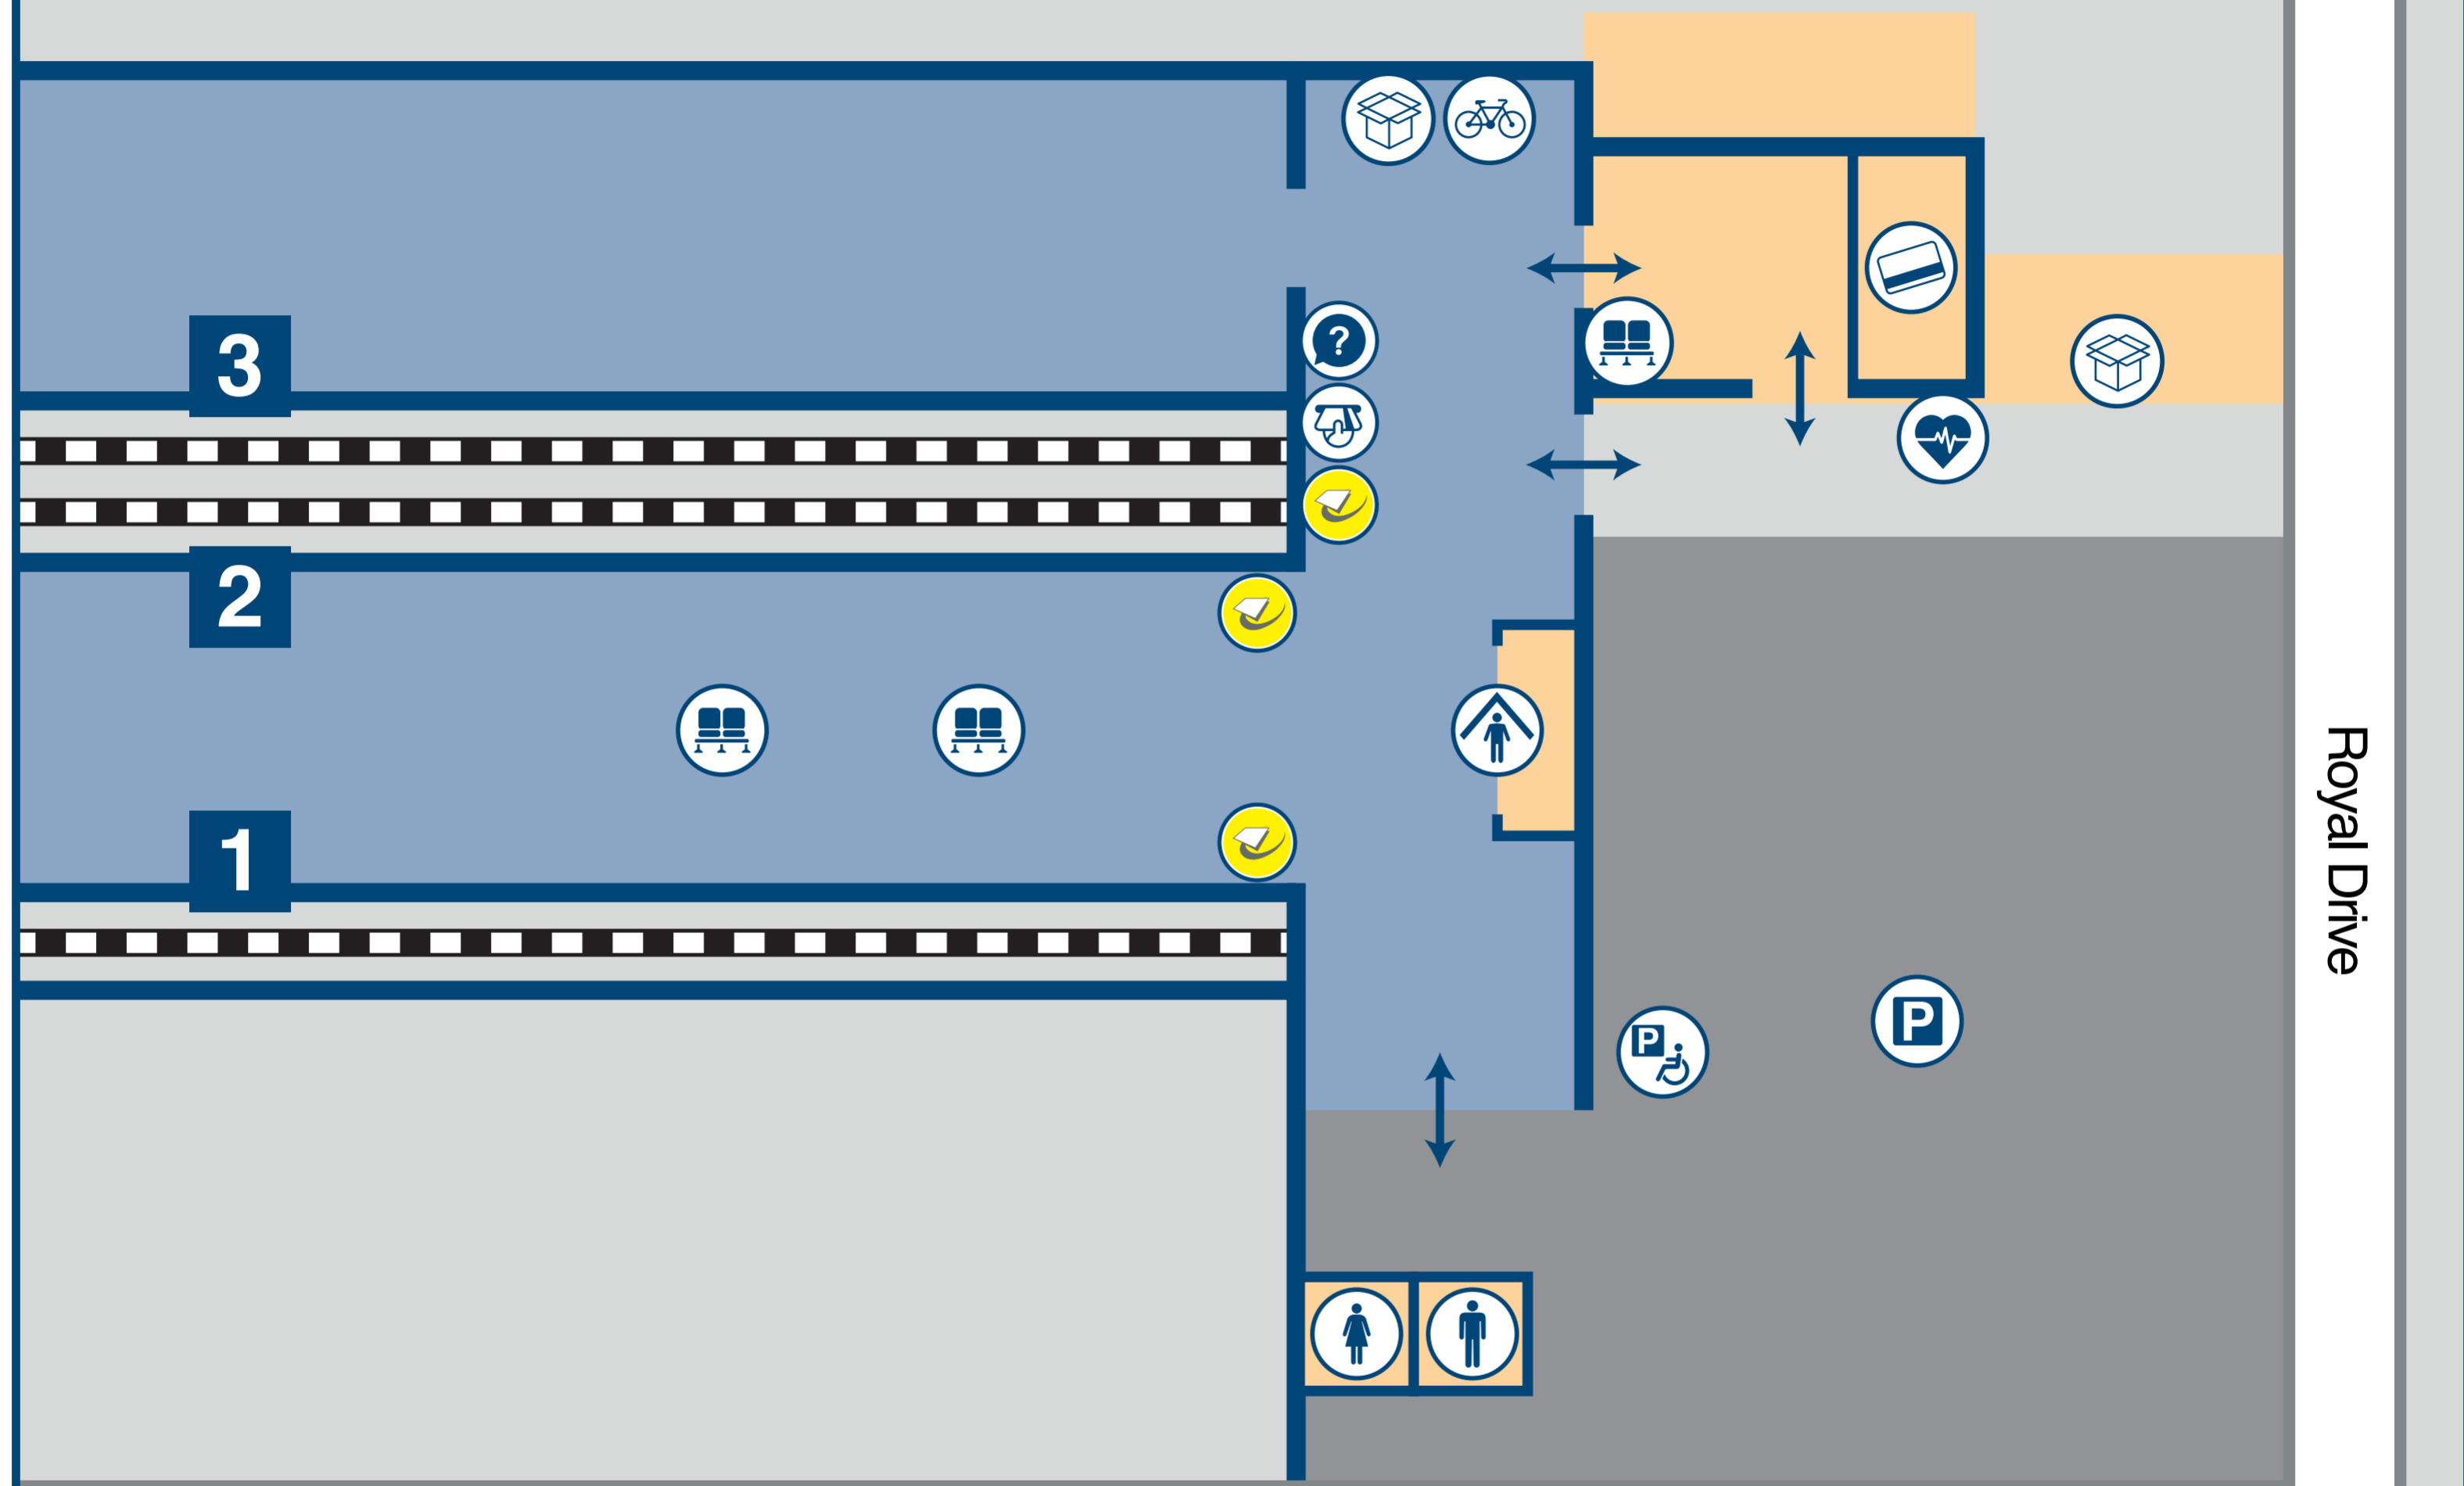

Tottenham Corner Station Plan

Emily Davison Road

Royal Drive

Key

- | | | | | |
|---------------------|------------------|-----------------|--------------------|----------------|
| 1 Platform 1 | Cycle Rack | Entrance / Exit | Oyster Card Reader | Ticket Machine |
| 2 Platform 2 | Disabled Parking | Female Toilet | Parcel Collection | Ticket Office |
| 3 Platform 3 | Defibrillator | Help Point | Seats | |
| Car Park | Drop Off Point | Male Toilet | Shelter | |