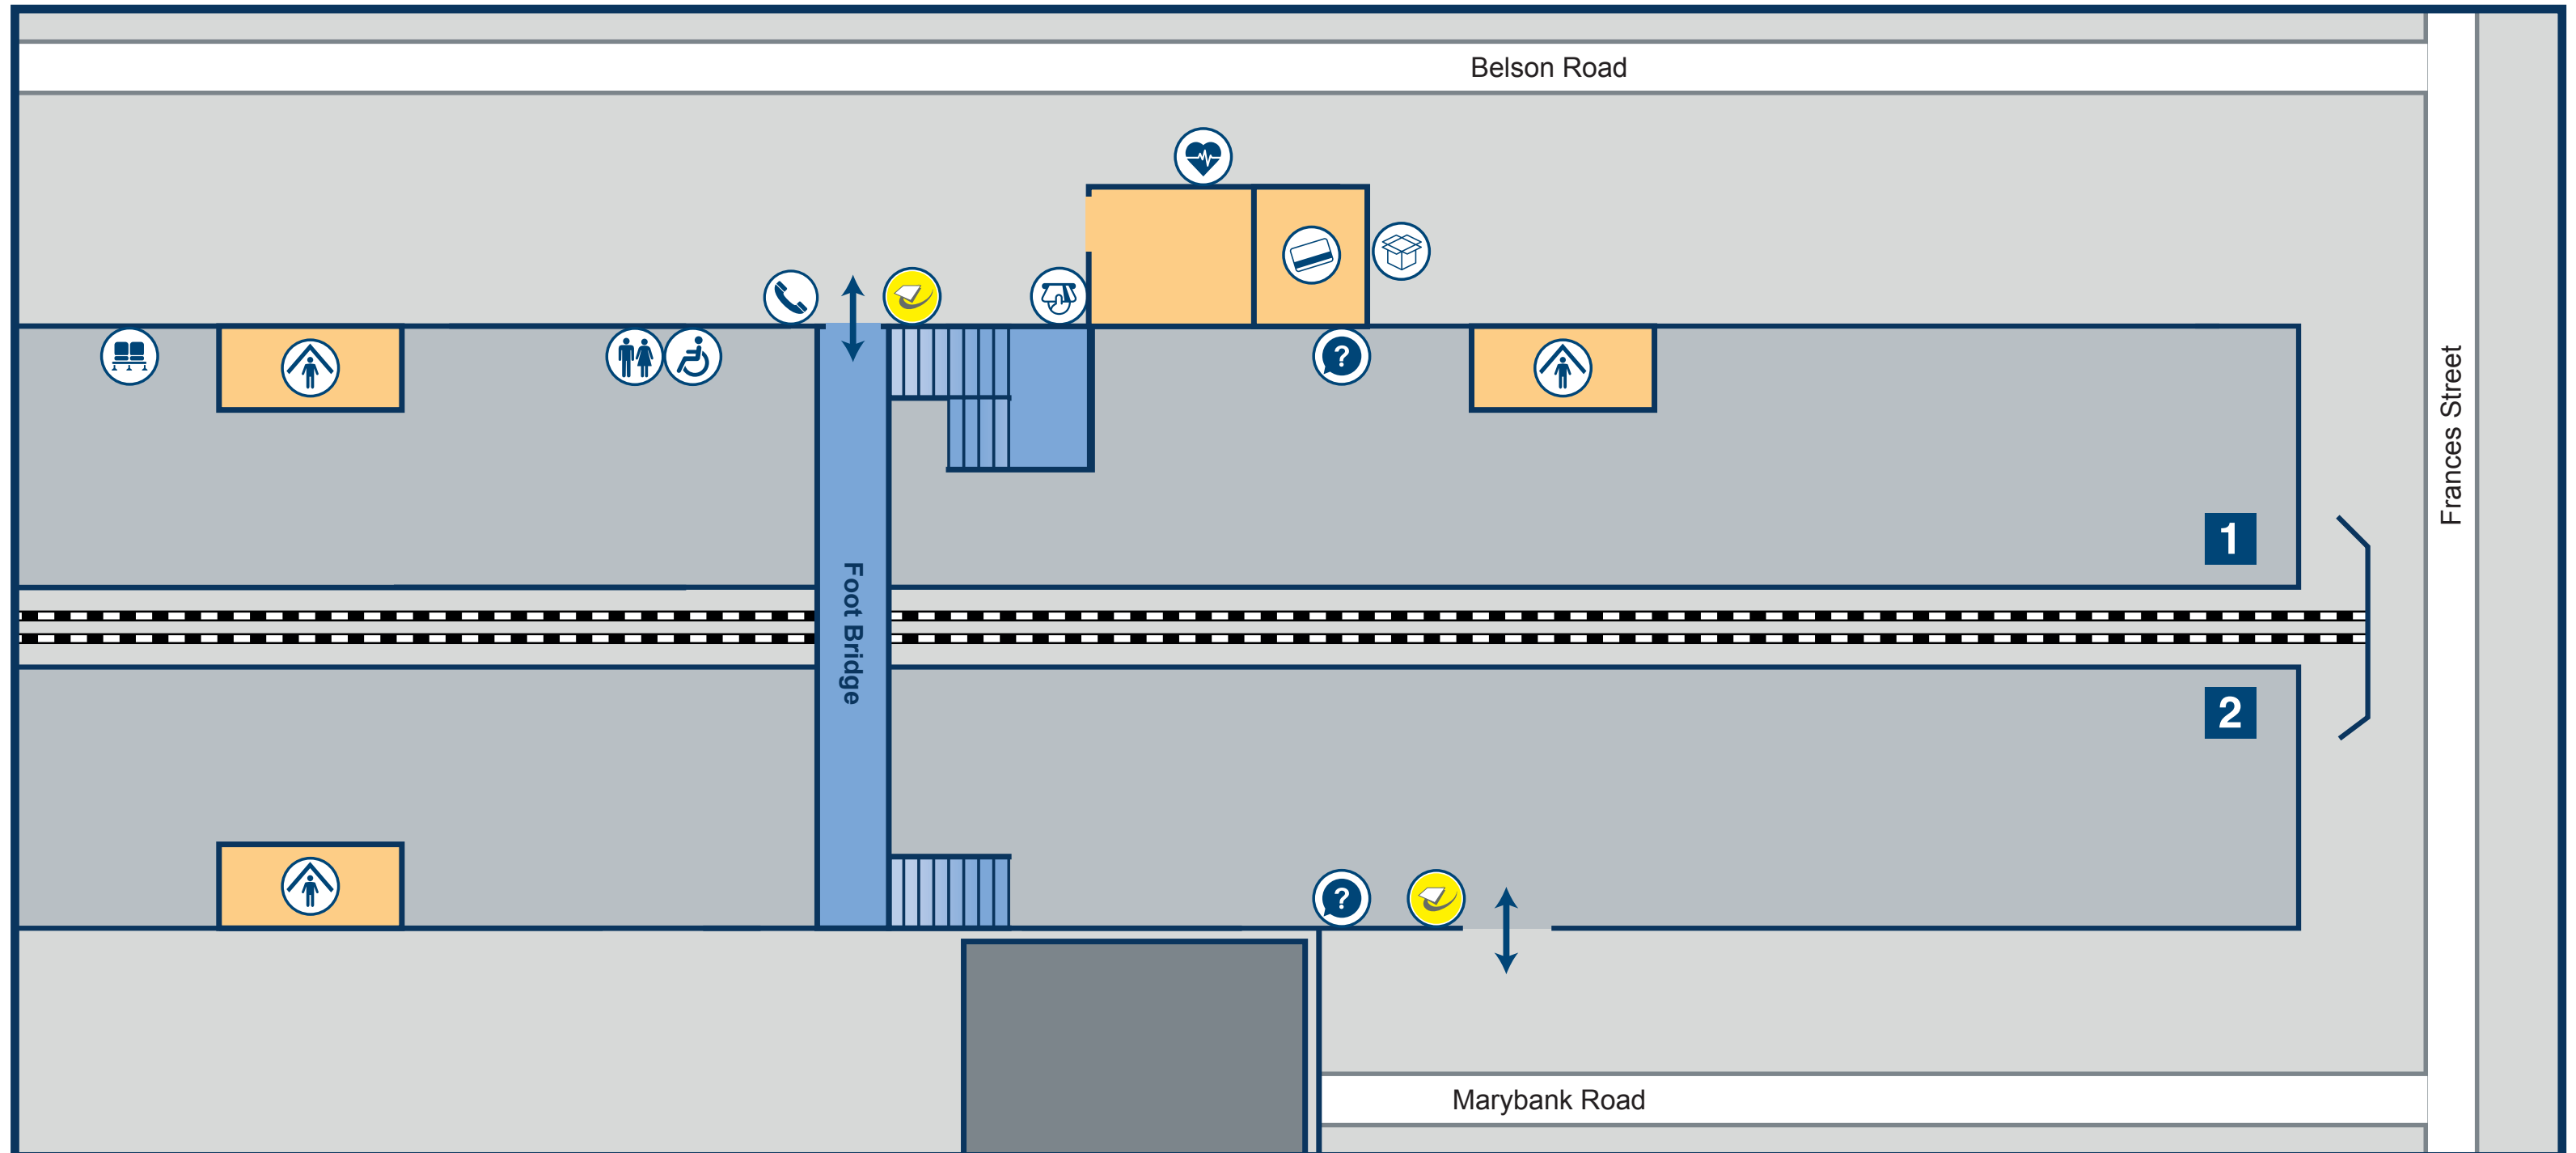

# Woolwich Dockyard Station Plan

## Key

- |                                                                                                       |                                                                                                         |                                                                                                  |                                                                                                      |
|-------------------------------------------------------------------------------------------------------|---------------------------------------------------------------------------------------------------------|--------------------------------------------------------------------------------------------------|------------------------------------------------------------------------------------------------------|
|  Accessible Toilet |  Disable Parking    |  Parcel Hub |  Ticket Machine |
|  Car Park          |  Entrance / Exit    |  Platform   |  Ticket Office  |
|  Cycle Rack        |  Help Point         |  Shelter    |  Unisex Toilet  |
|  Defibrillator     |  Oyster Card Reader |  Telephone  |                                                                                                      |